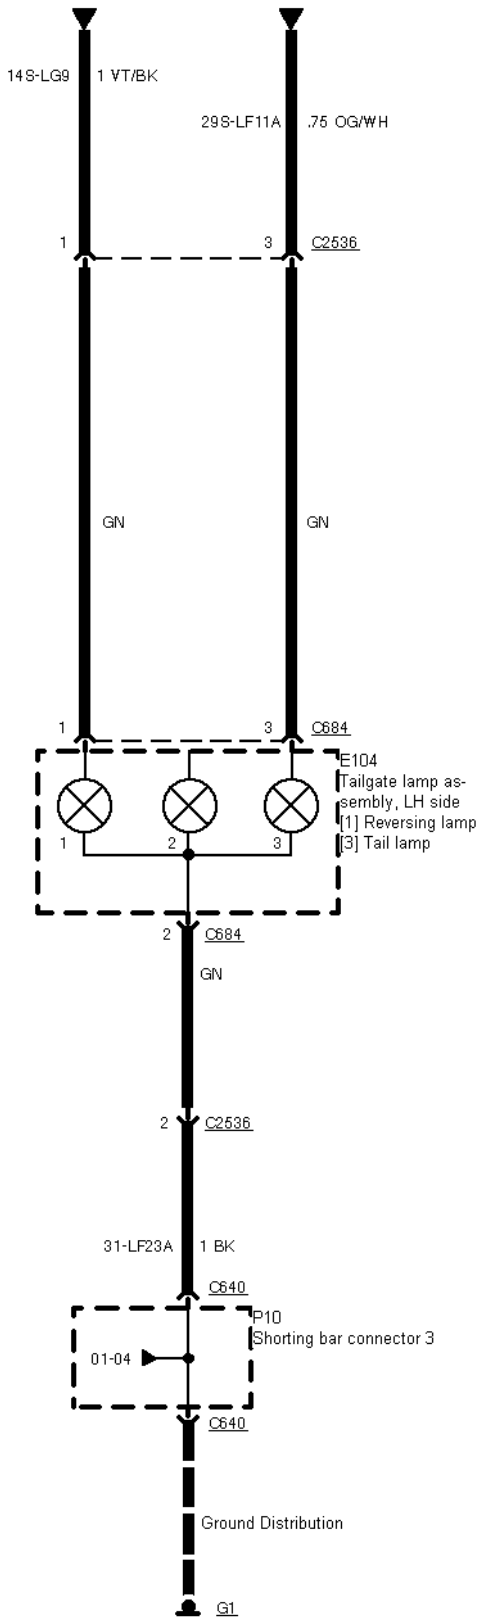

43-05-001 , Trailer Adapter Socket

# 43-05-002 , Trailer Adapter Socket , Wagon

# 43-05-003 , Trailer Adapter Socket , Wagon

## 43-05-005 , Trailer Adapter Socket , Notchback

**43-05-006 , Trailer Adapter Socket , Notchback**

Reversing Lamps

Parking Lamps/Li-  
cence Plate Lamps

Reversing Lamps

Parking Lamps/Li-  
cence Plate Lamps