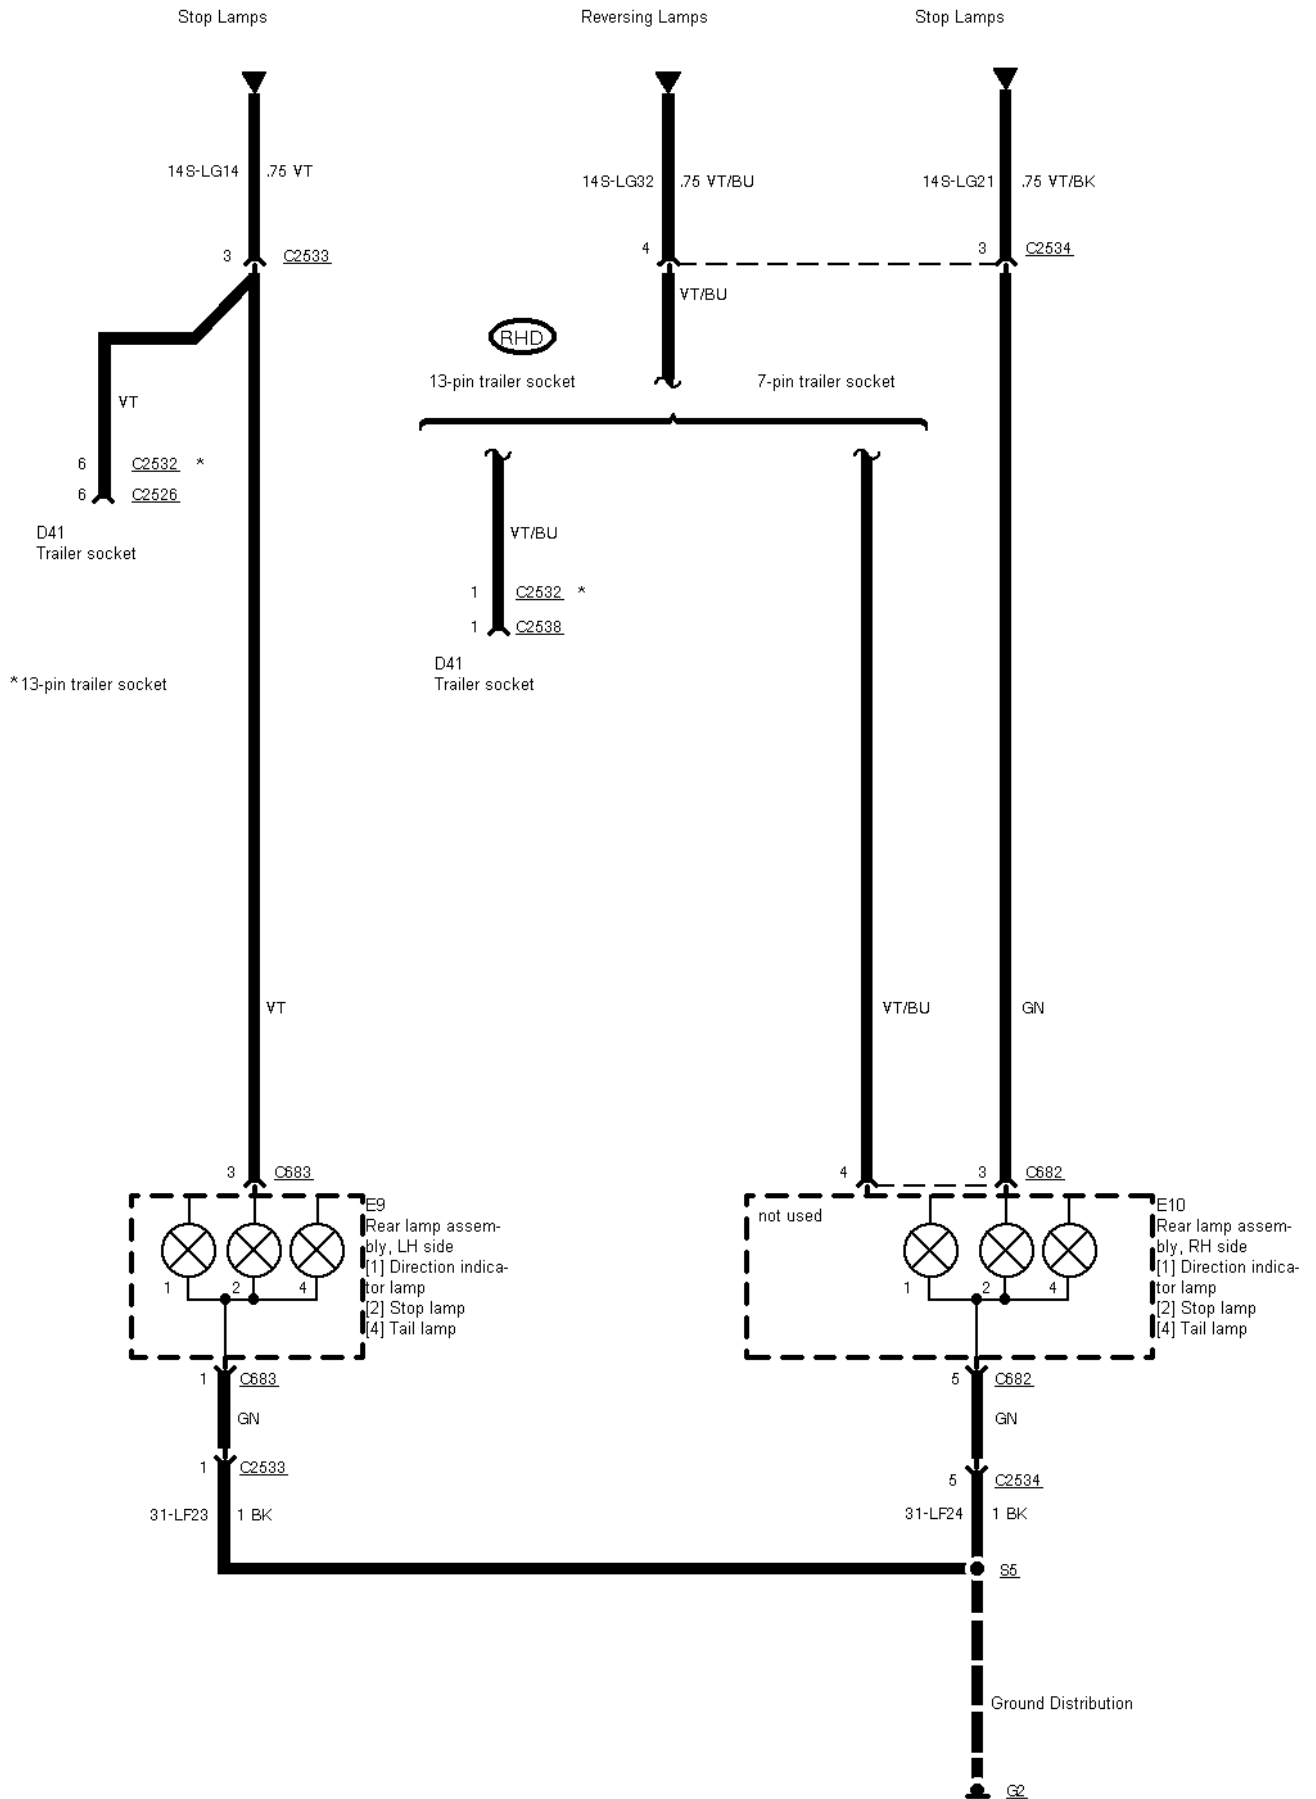

## 43-05-005 , Trailer Adapter Socket , Notchback

**43-05-006 , Trailer Adapter Socket , Notchback**

Reversing Lamps

Parking Lamps/Li-  
cence Plate Lamps

Reversing Lamps

Parking Lamps/Li-  
cence Plate Lamps