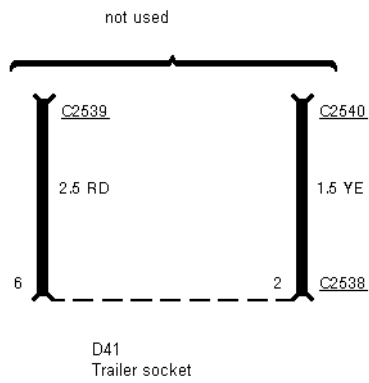

43-05-008 , Trailer Adapter Socket

13-pin trailer socket