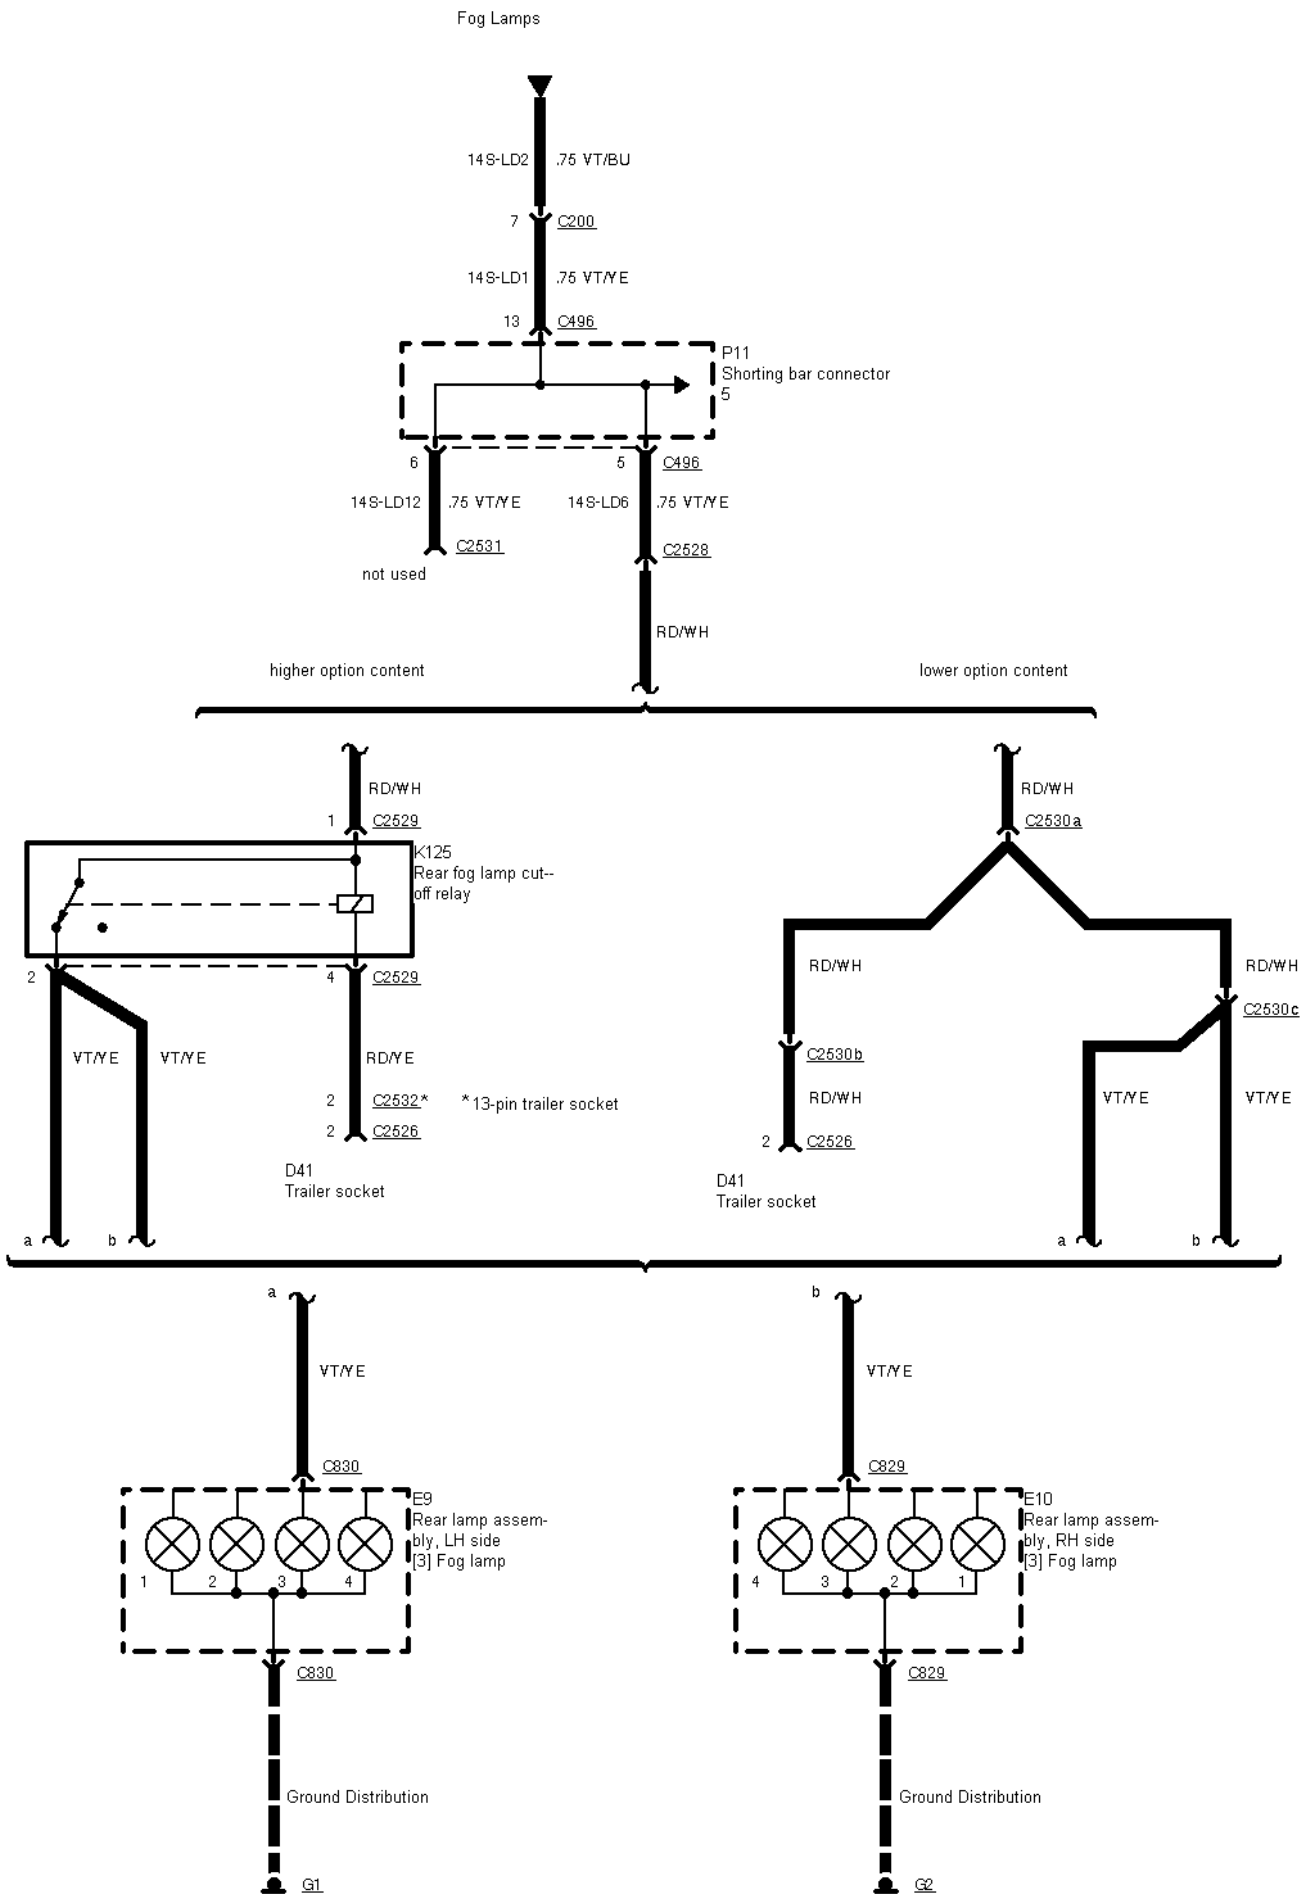

43-05-001 , Trailer Adapter Socket

# 43-05-002 , Trailer Adapter Socket , Wagon

# 43-05-003 , Trailer Adapter Socket , Wagon