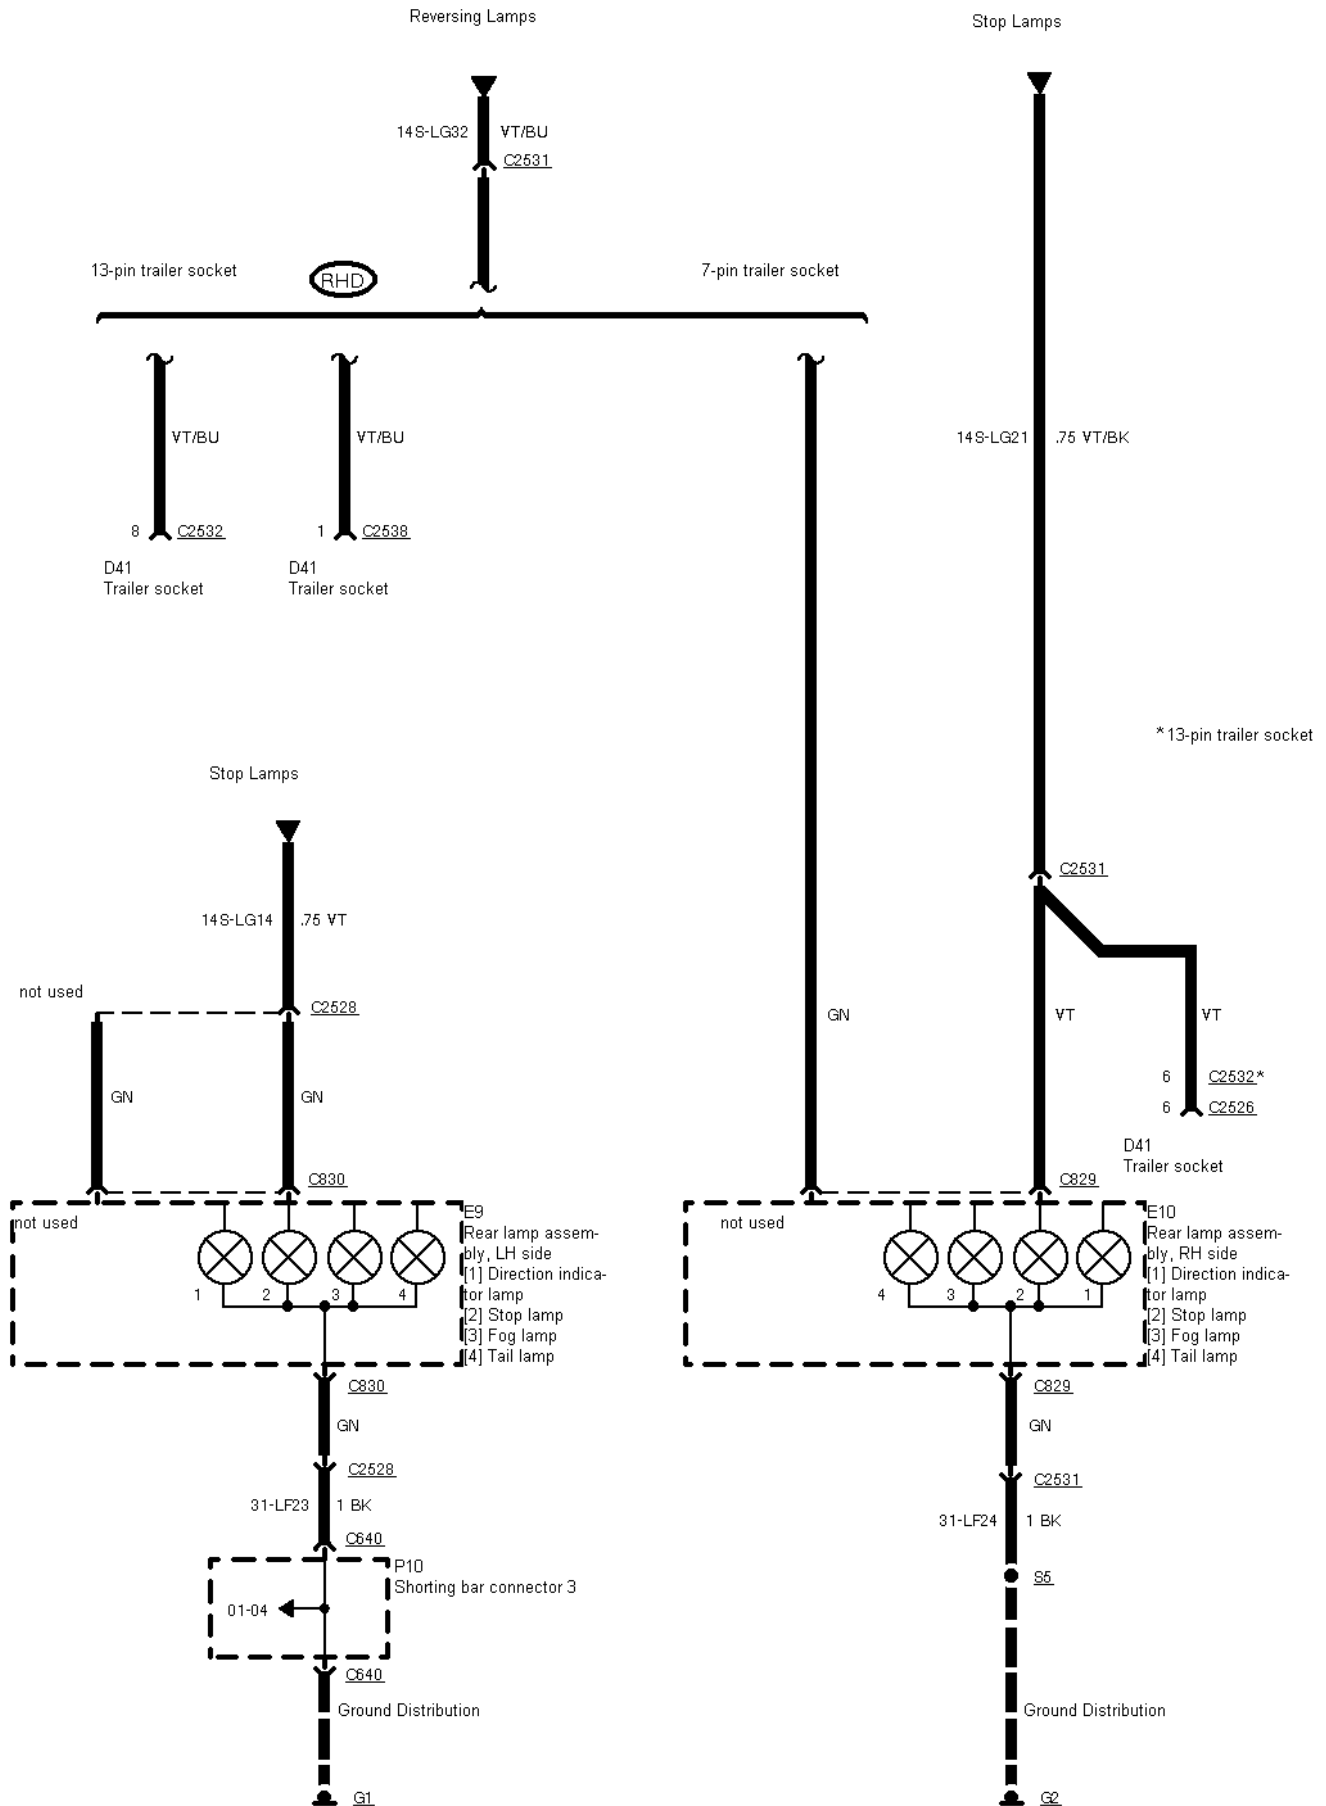

43-05-001 , Trailer Adapter Socket

# 43-05-002 , Trailer Adapter Socket , Wagon

# 43-05-003 , Trailer Adapter Socket , Wagon