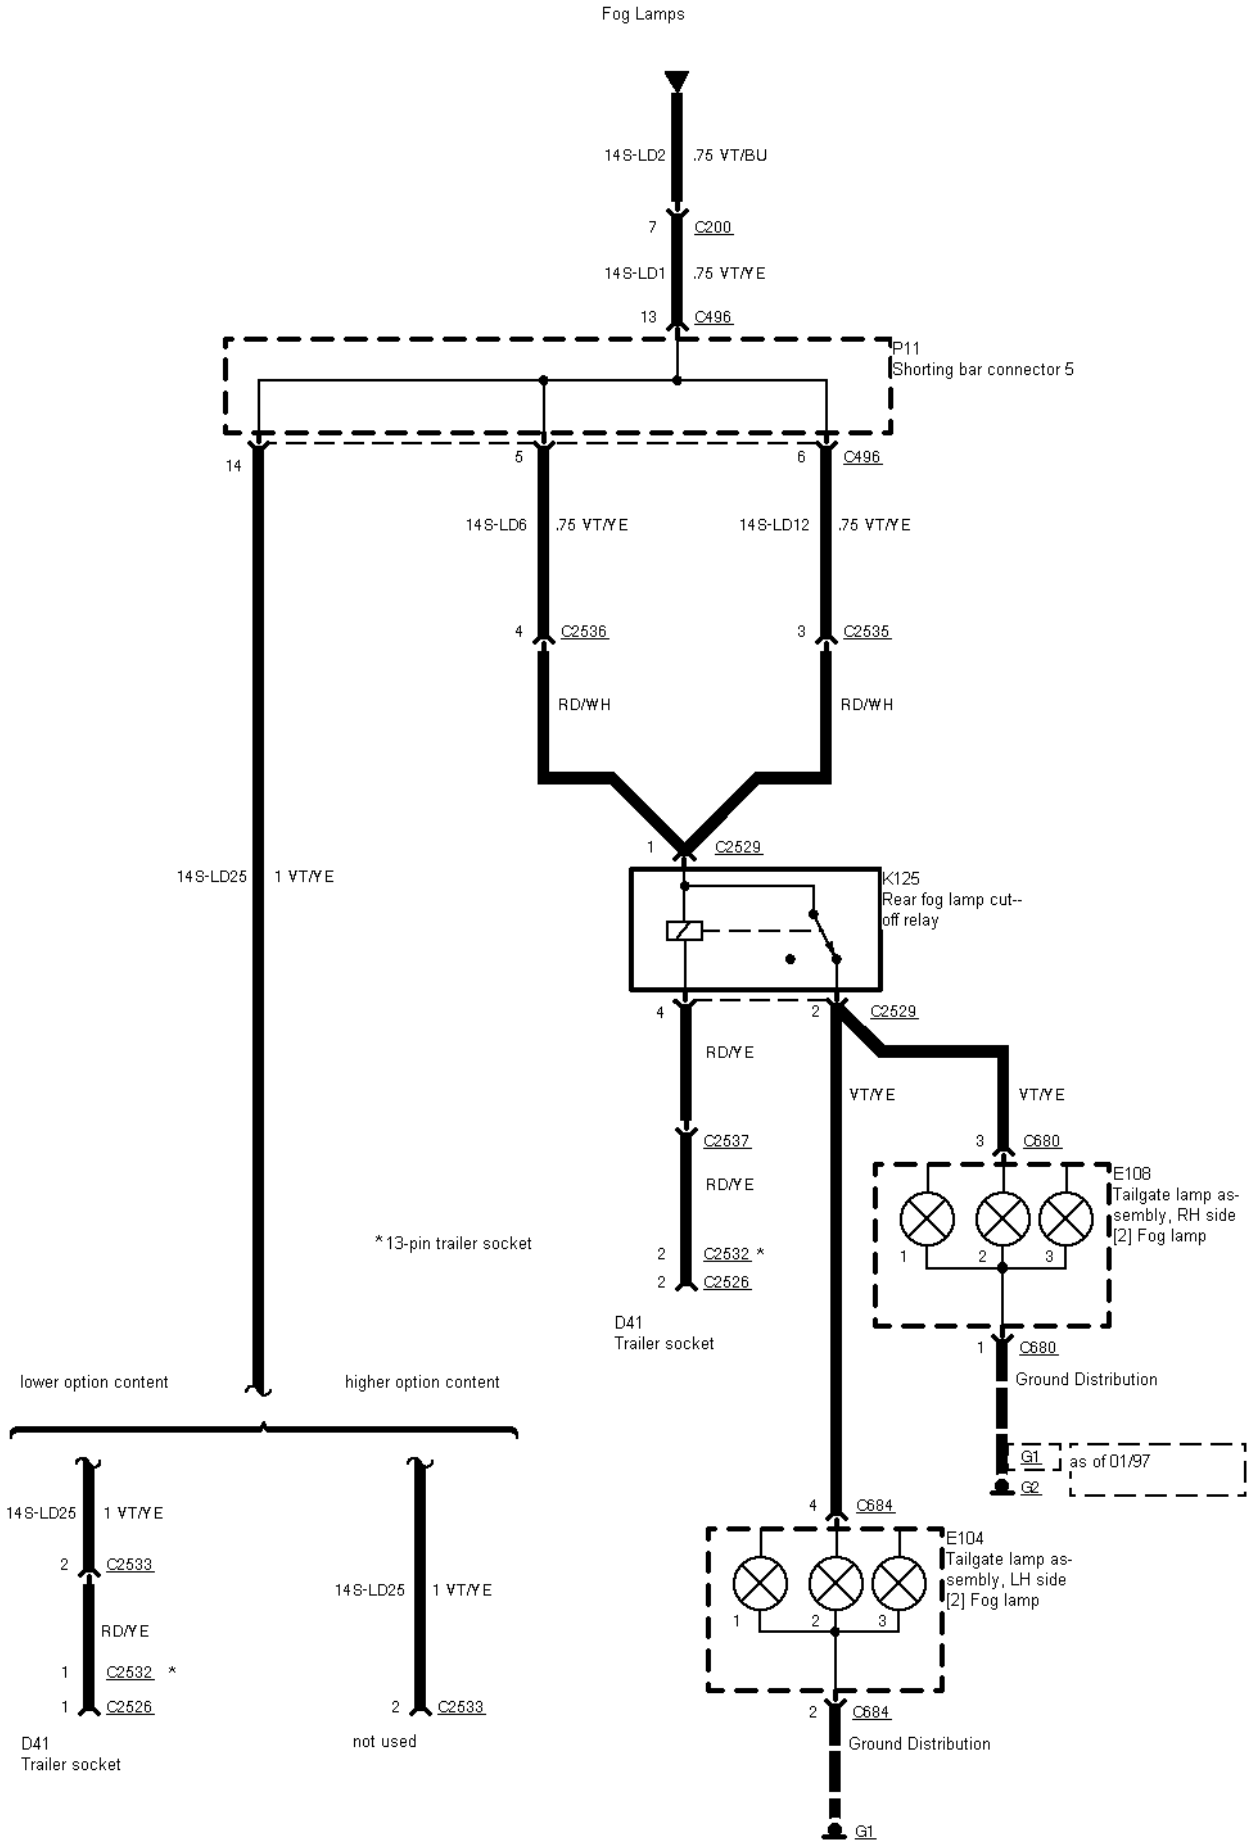

43-05-007 , Trailer Adapter Socket , Notchback