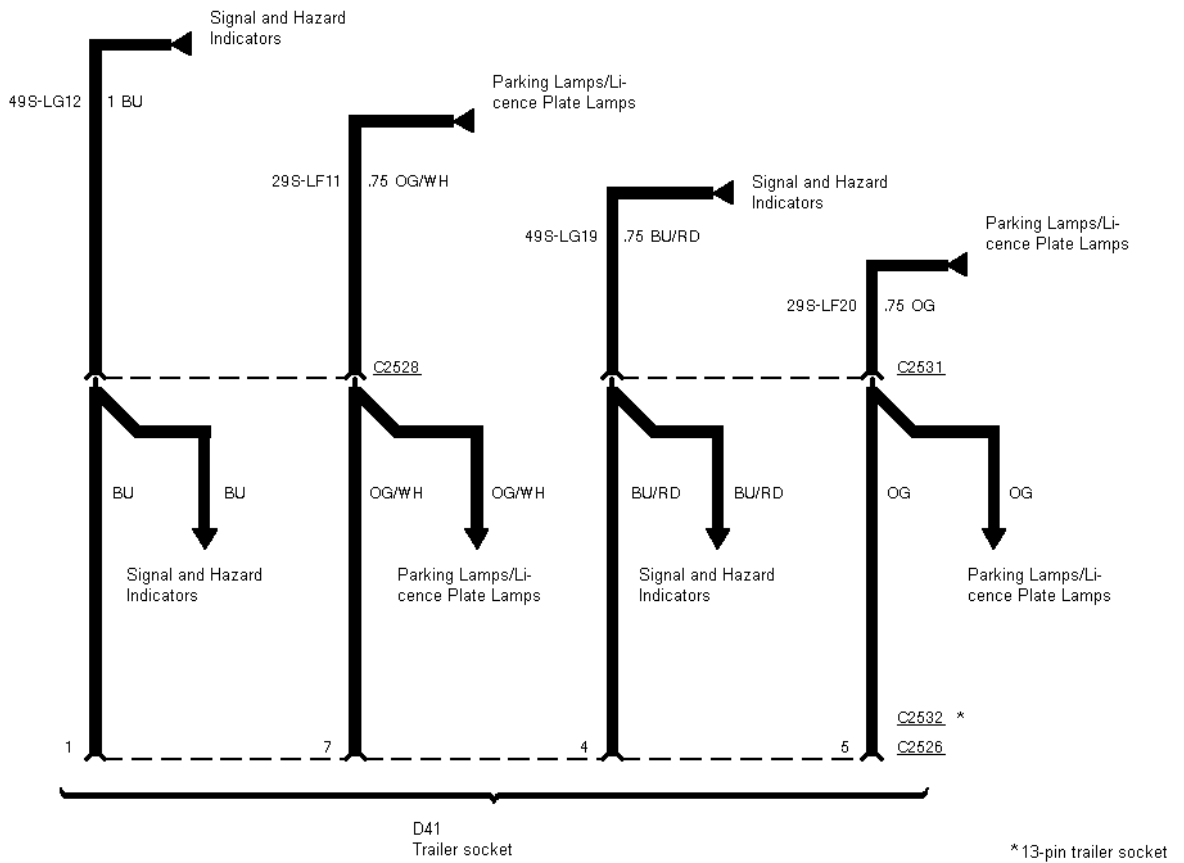

43-05-004 , Trailer Adapter Socket

Wagon