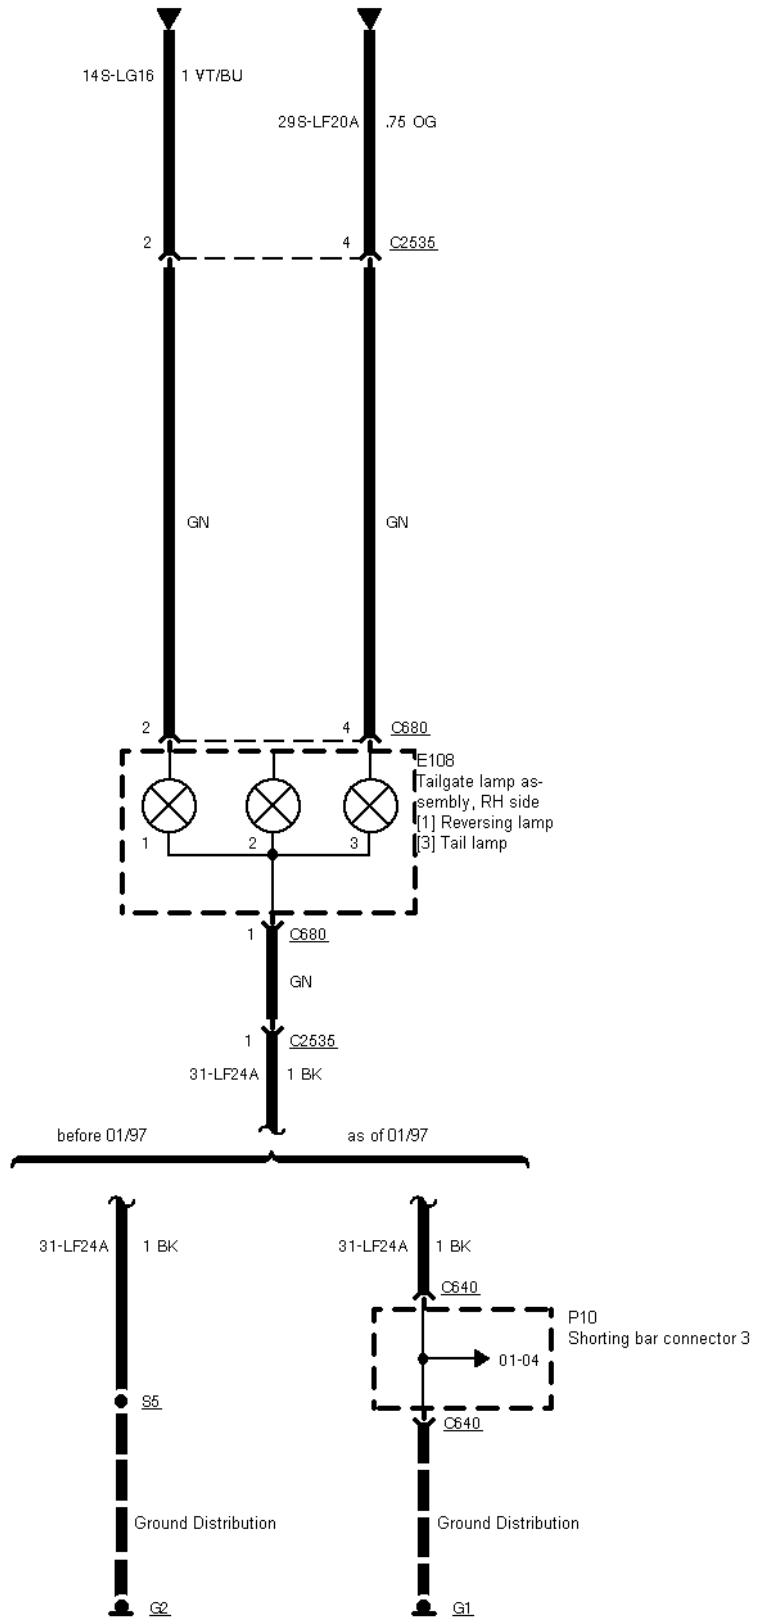

43-05-001 , Trailer Adapter Socket

## 43-05-005 , Trailer Adapter Socket , Notchback

**43-05-006 , Trailer Adapter Socket , Notchback**

Reversing Lamps

Parking Lamps/Li-  
cence Plate Lamps

Reversing Lamps

Parking Lamps/Li-  
cence Plate Lamps