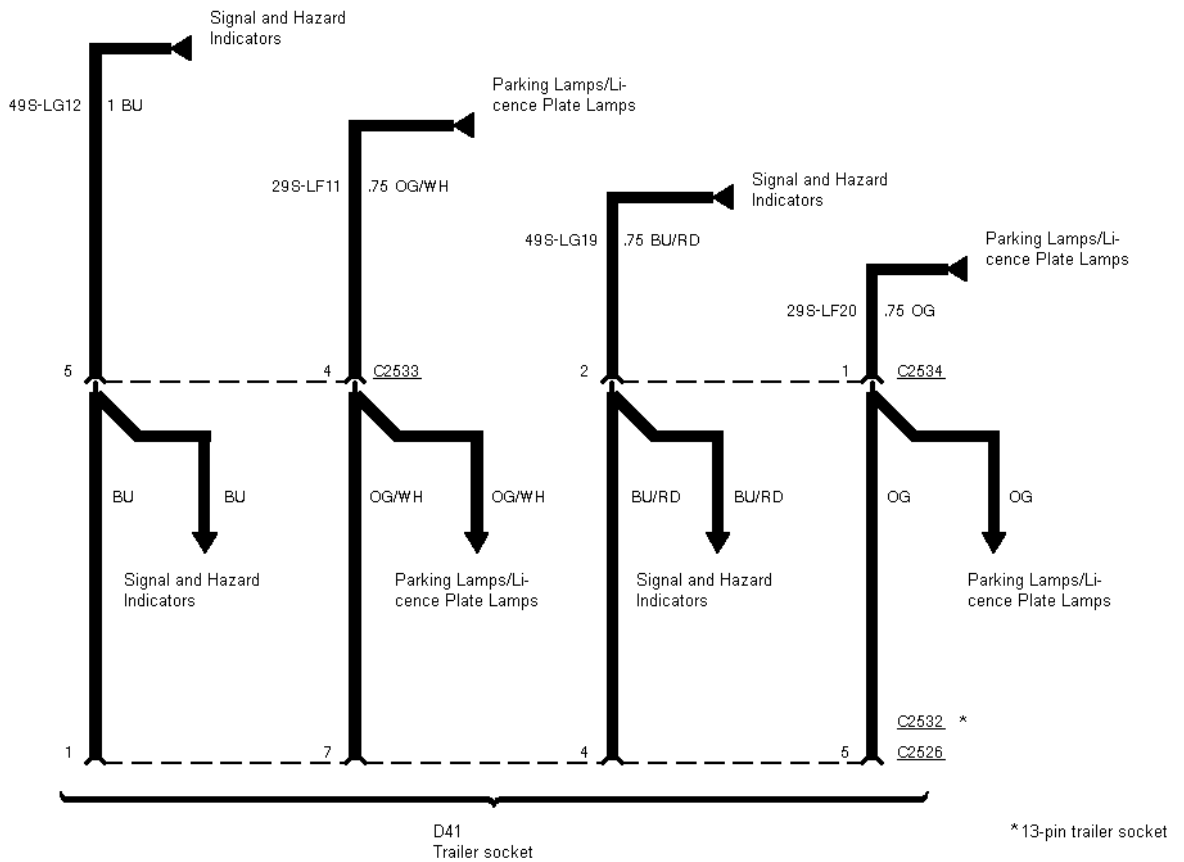

43-05-004 , Trailer Adapter Socket

Wagon

Notchback