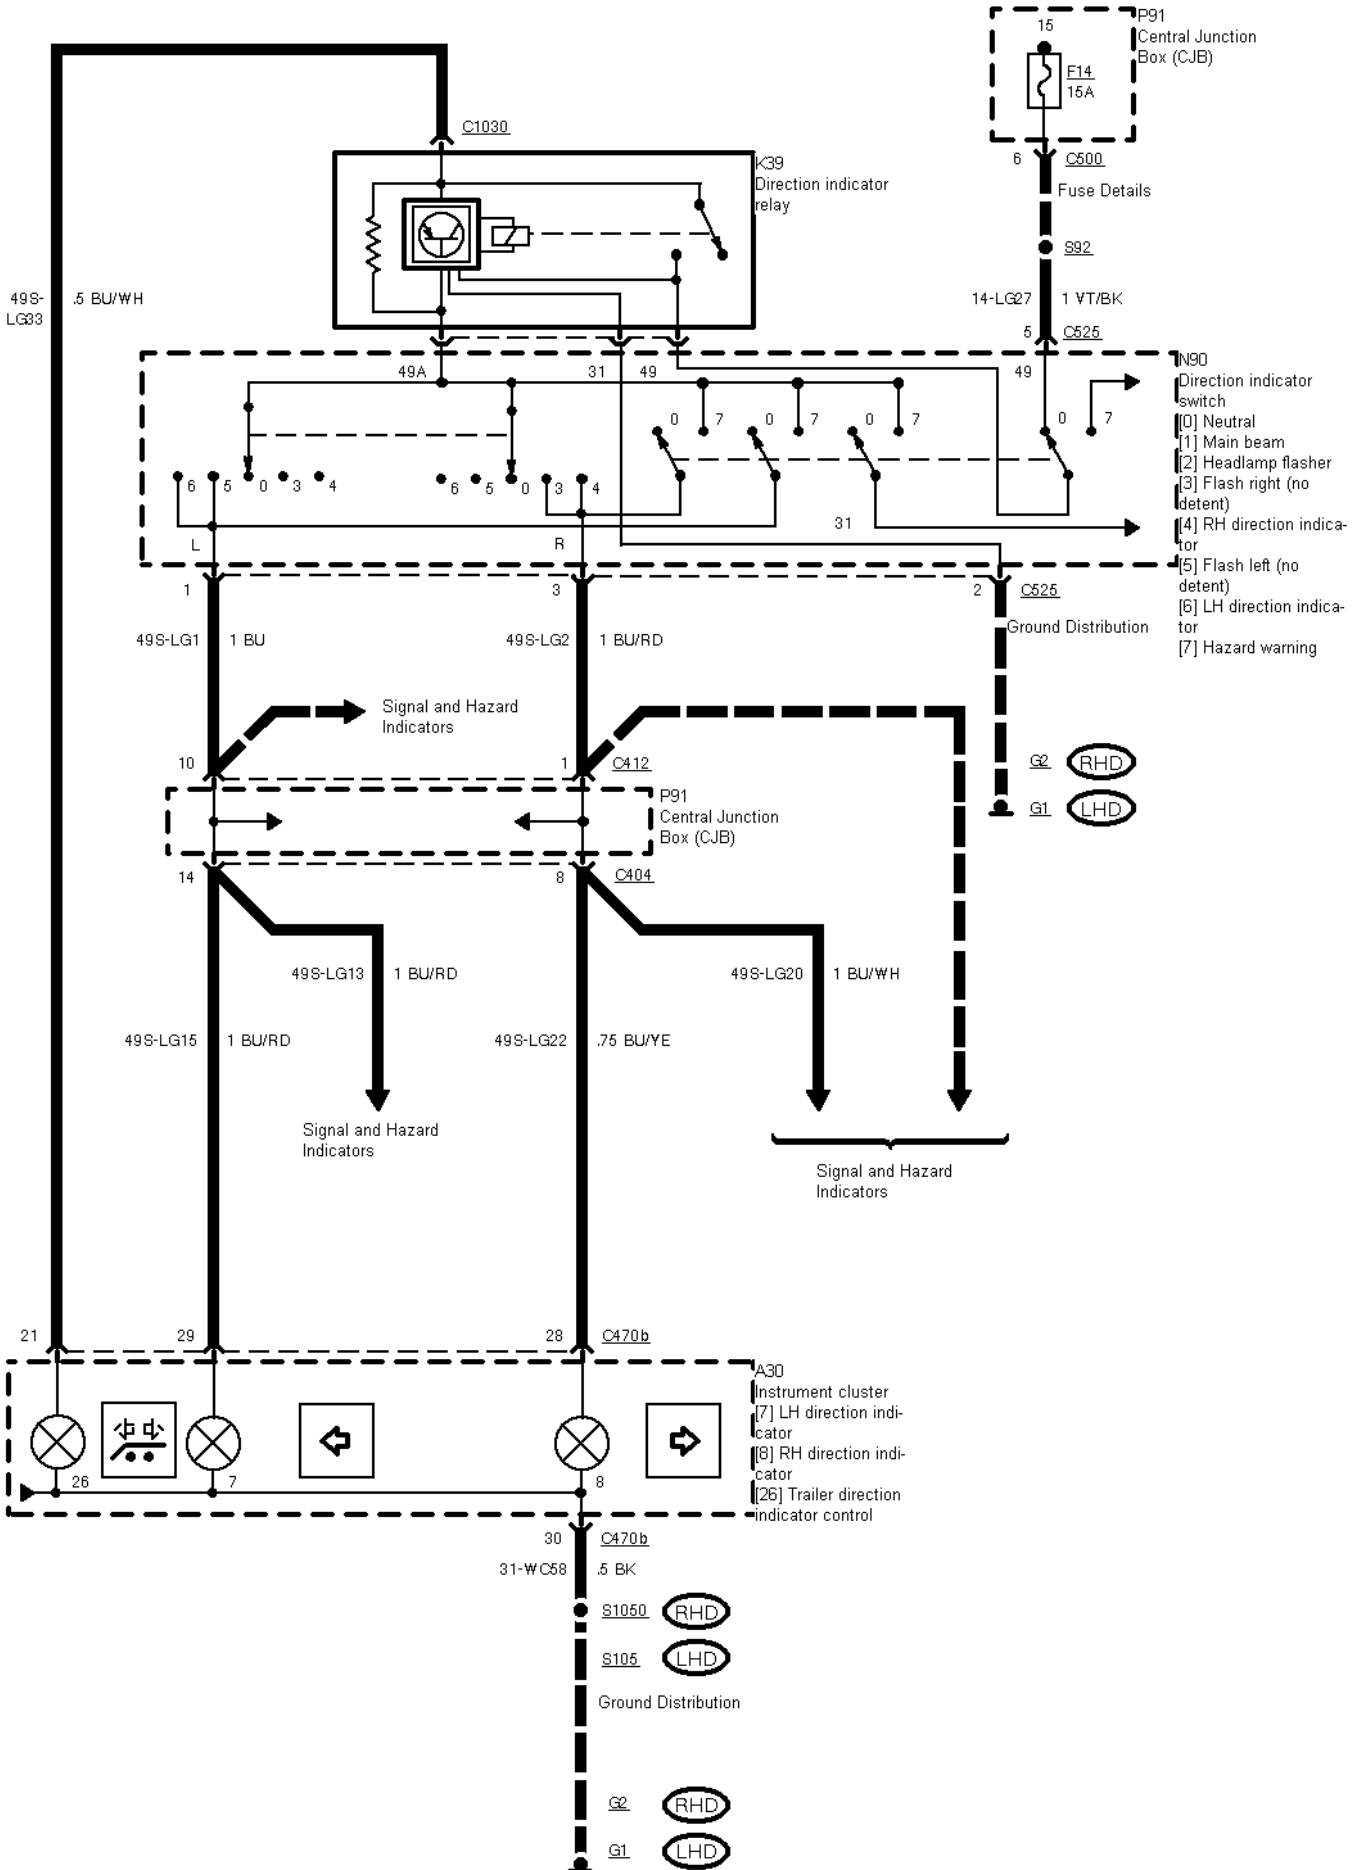

43-05-001 , Trailer Adapter Socket

# 43-05-002 , Trailer Adapter Socket , Wagon

# 43-05-003 , Trailer Adapter Socket , Wagon