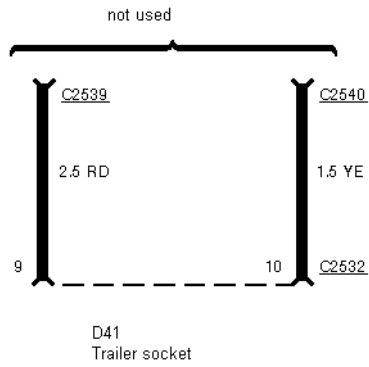

43-05-008 , Trailer Adapter Socket

13-pin trailer socket