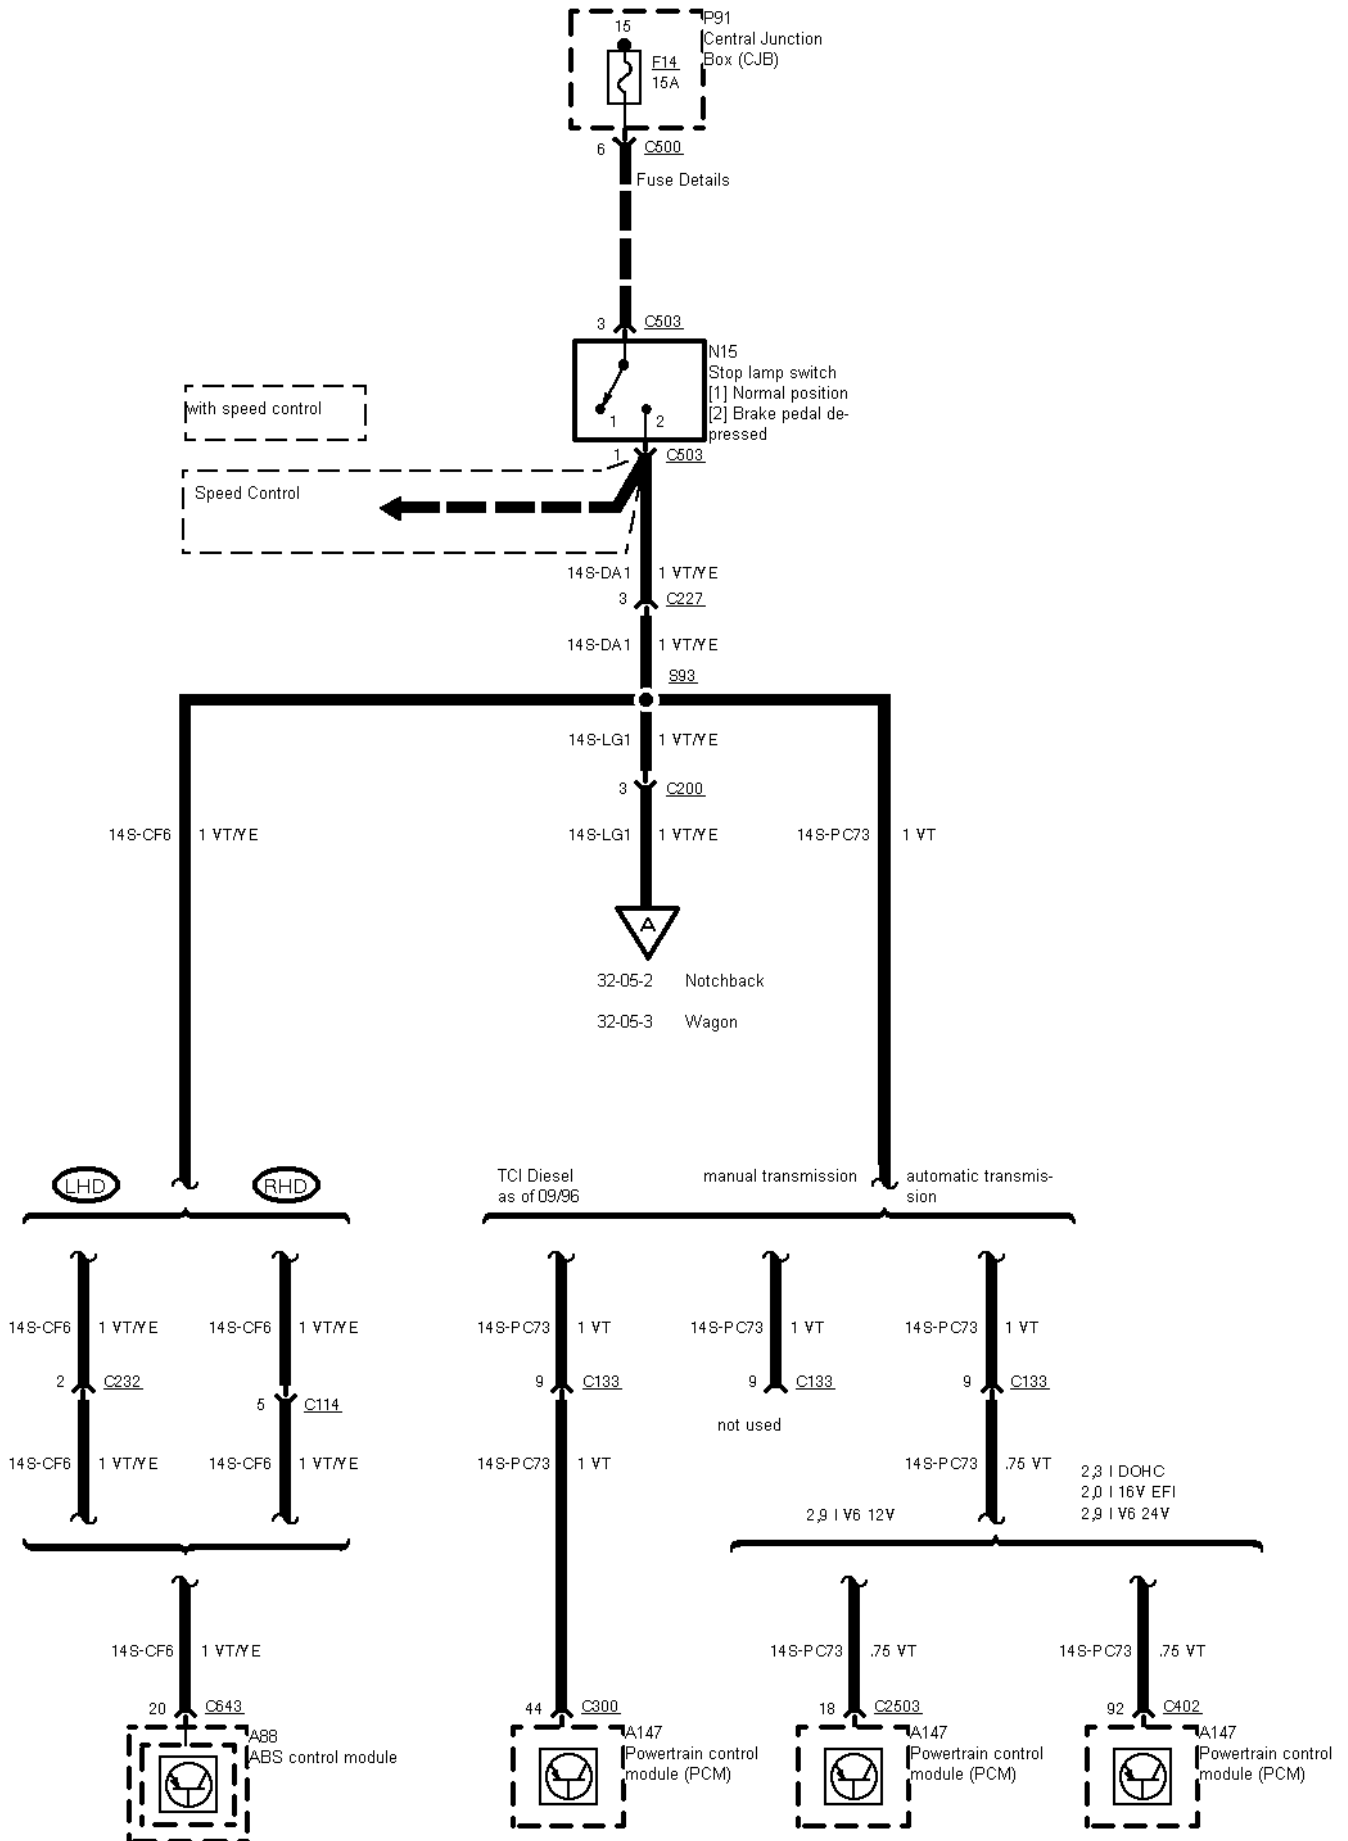

32-05-001 , Stop Lamps

32-05-002 , Stop Lamps , Notchback

32-05-004 , Stop Lamps , low series version before 03/96

LHD