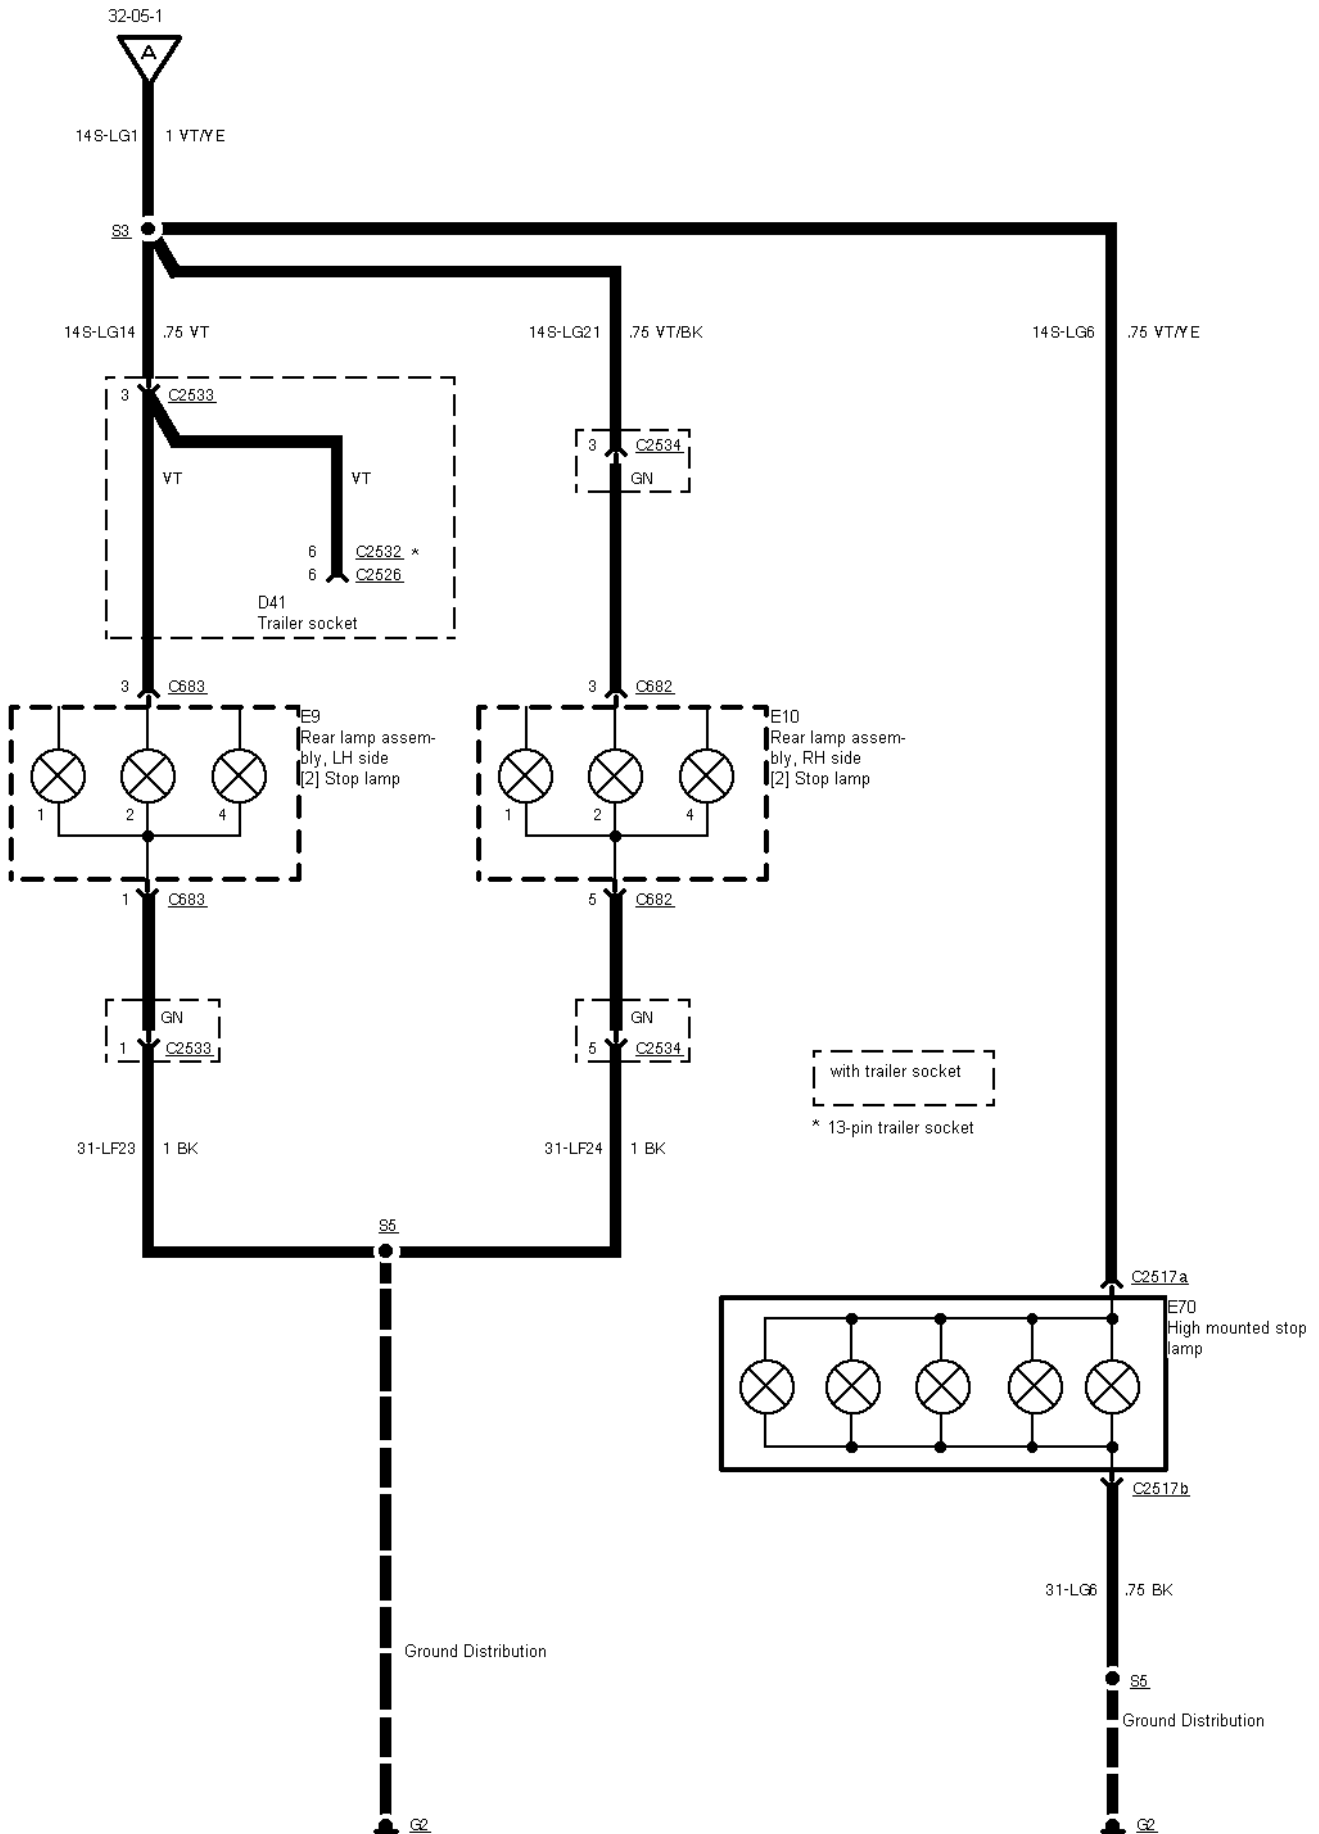

32-05-001 , Stop Lamps

32-05-002 , Stop Lamps , Notchback

32-05-004 , Stop Lamps , low series version before 03/96

LHD