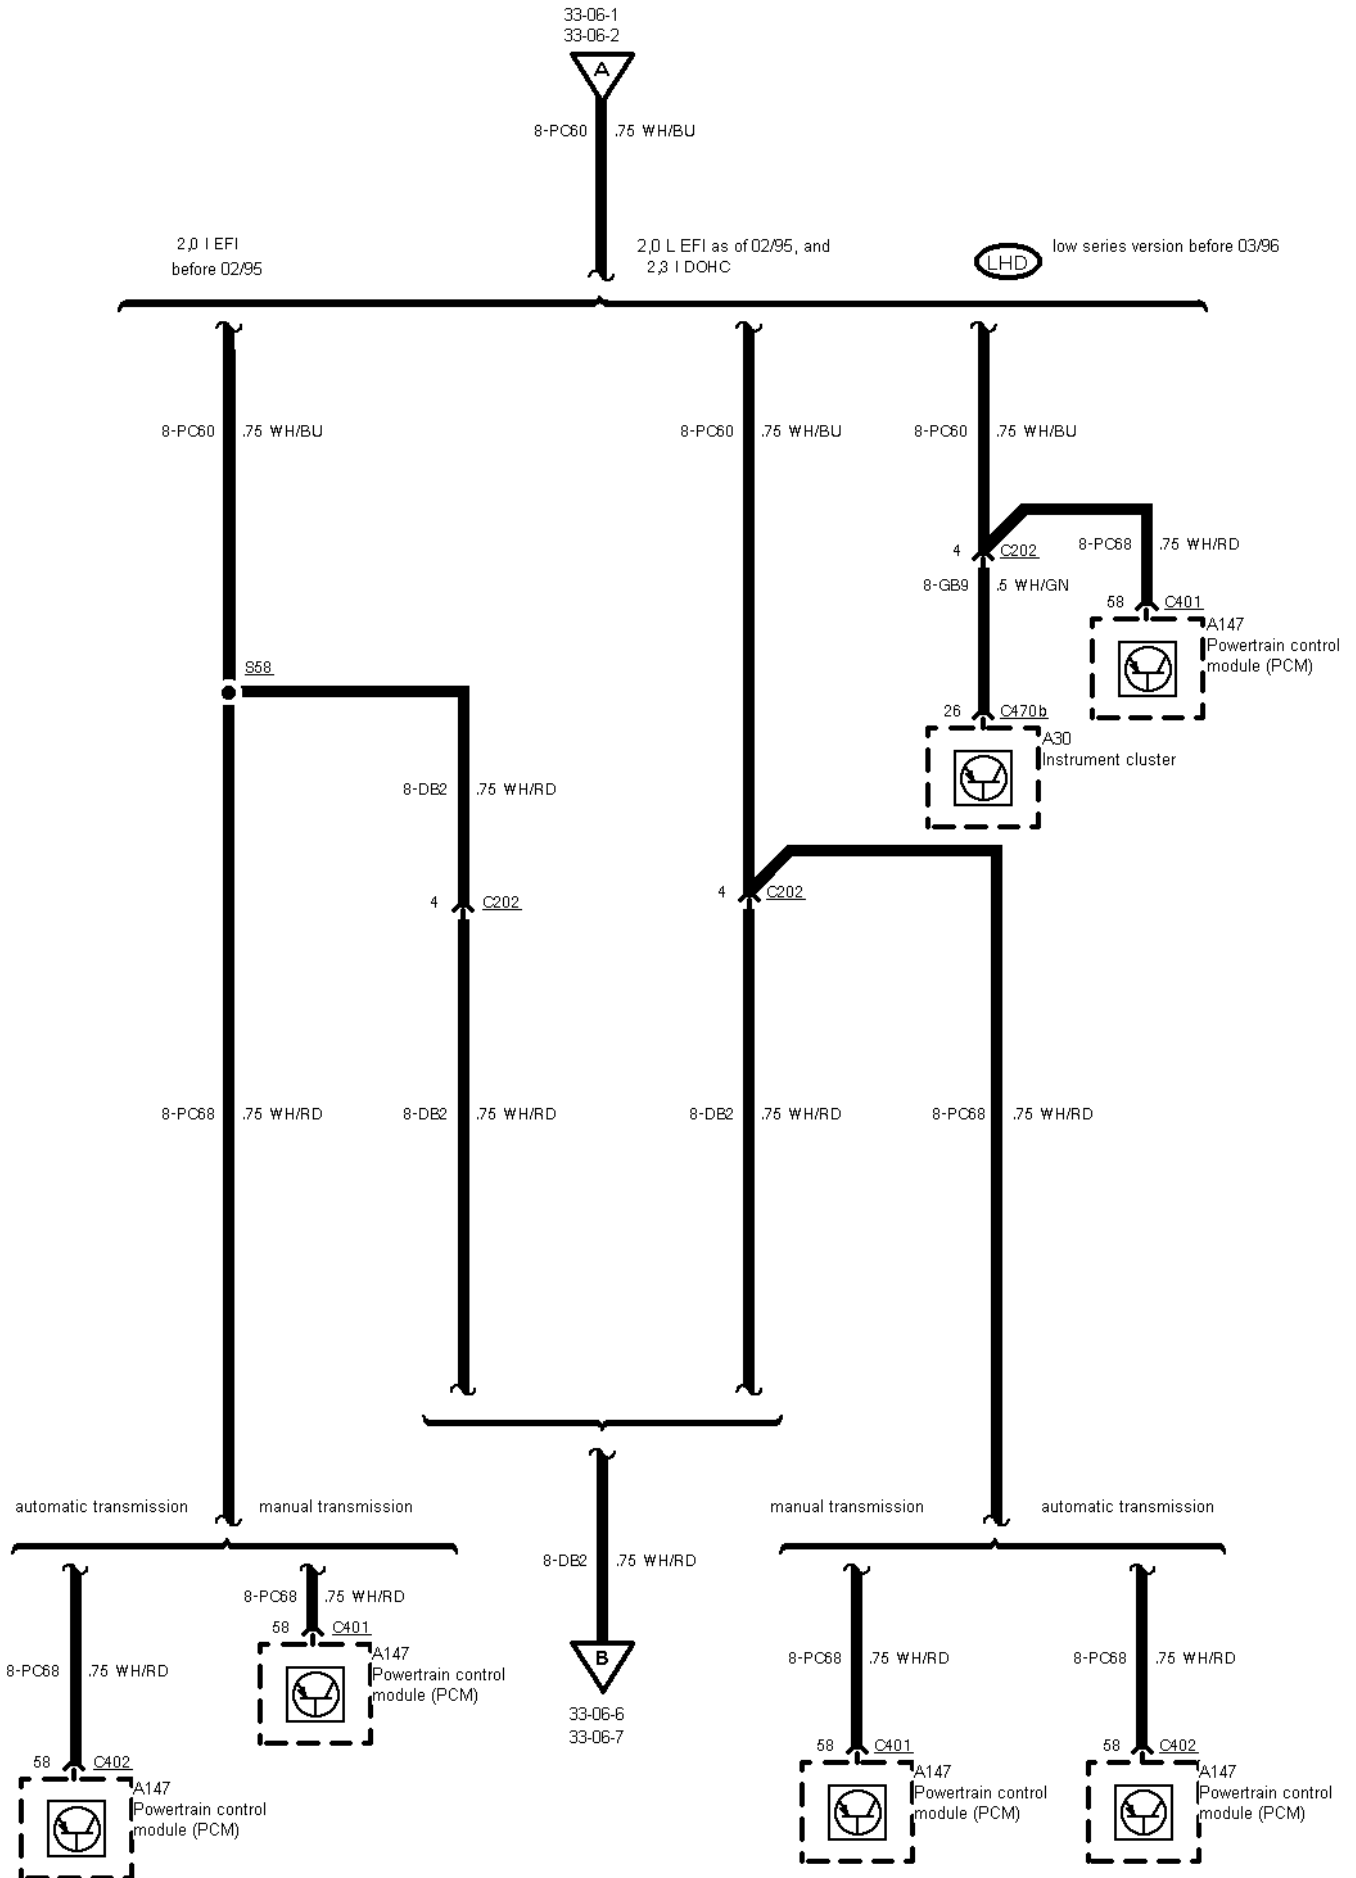

33-06-001 , Vehicle Speed Sensor

33-06-002 , Vehicle Speed Sensor

automatic transmission
2,9 L V6 12V

manual transmission
TCI Diesel

manual transmission
2,0 L EFI 2,3 L
DOHC

33-06-003 , Vehicle Speed Sensor , 2,0 I EFI, 2,3 I DOHC

33-06-004 , Vehicle Speed Sensor , 2,9 I V6

33-06-005 , Vehicle Speed Sensor , TCI Diesel

33-06-006 , Vehicle Speed Sensor , except LHD low series version and Taxi

33-06-007 , Vehicle Speed Sensor , Taxi