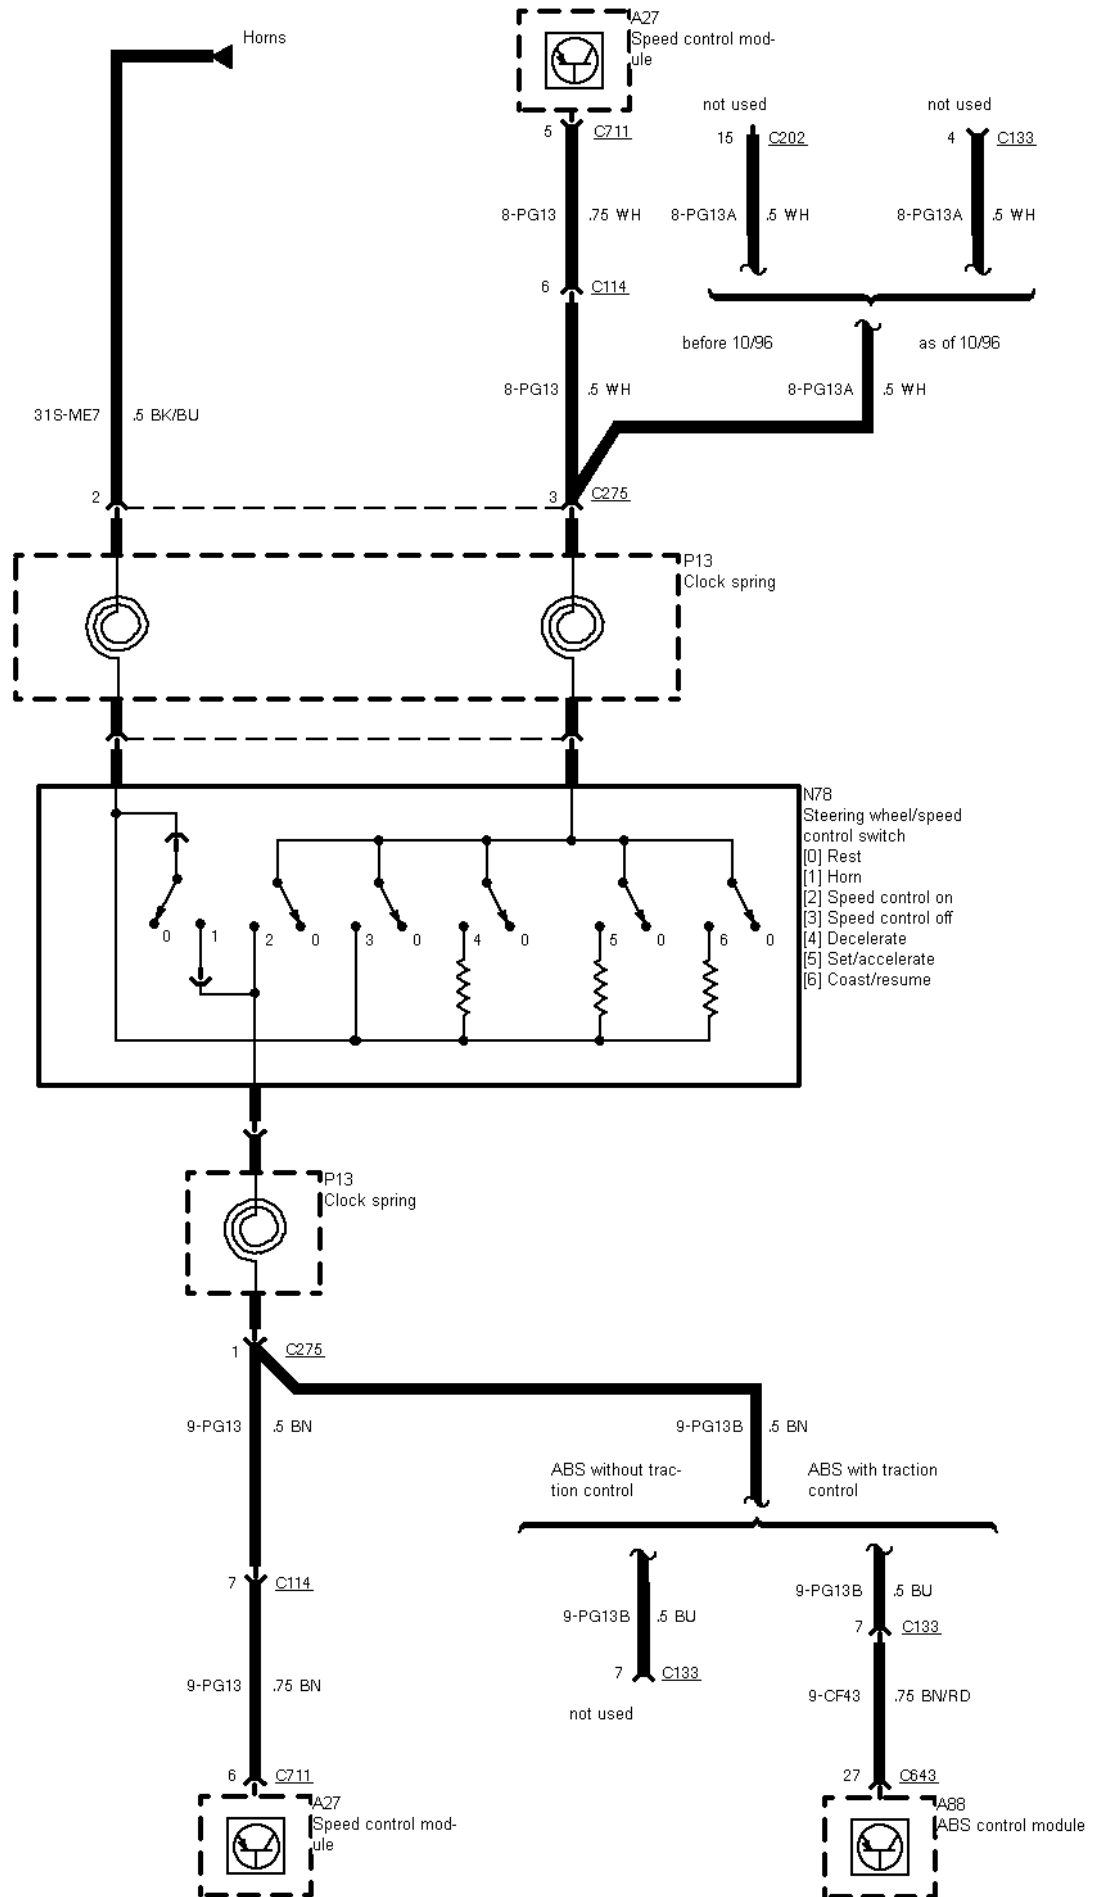

33-07-001 , Speed Control

33-07-002 , Speed Control , before 10/96

33-07-003 , Speed Control , as of 10/96

LHD

33-07-004 , Speed Control , Before 03/96

33-07-005 , Speed Control , from 03/96 to 04/98

LHD

LHD

RHD

33-07-008 , Speed Control , TCI Diesel from 09/96 to 04/98

33-07-009 , Speed Control , TCI Diesel as of 04/98

33-07-010 , Speed Control , TCI Diesel as of 09/96

33-07-011 , Speed Control , TCI Diesel automatic transmission

2 Circuit Description
