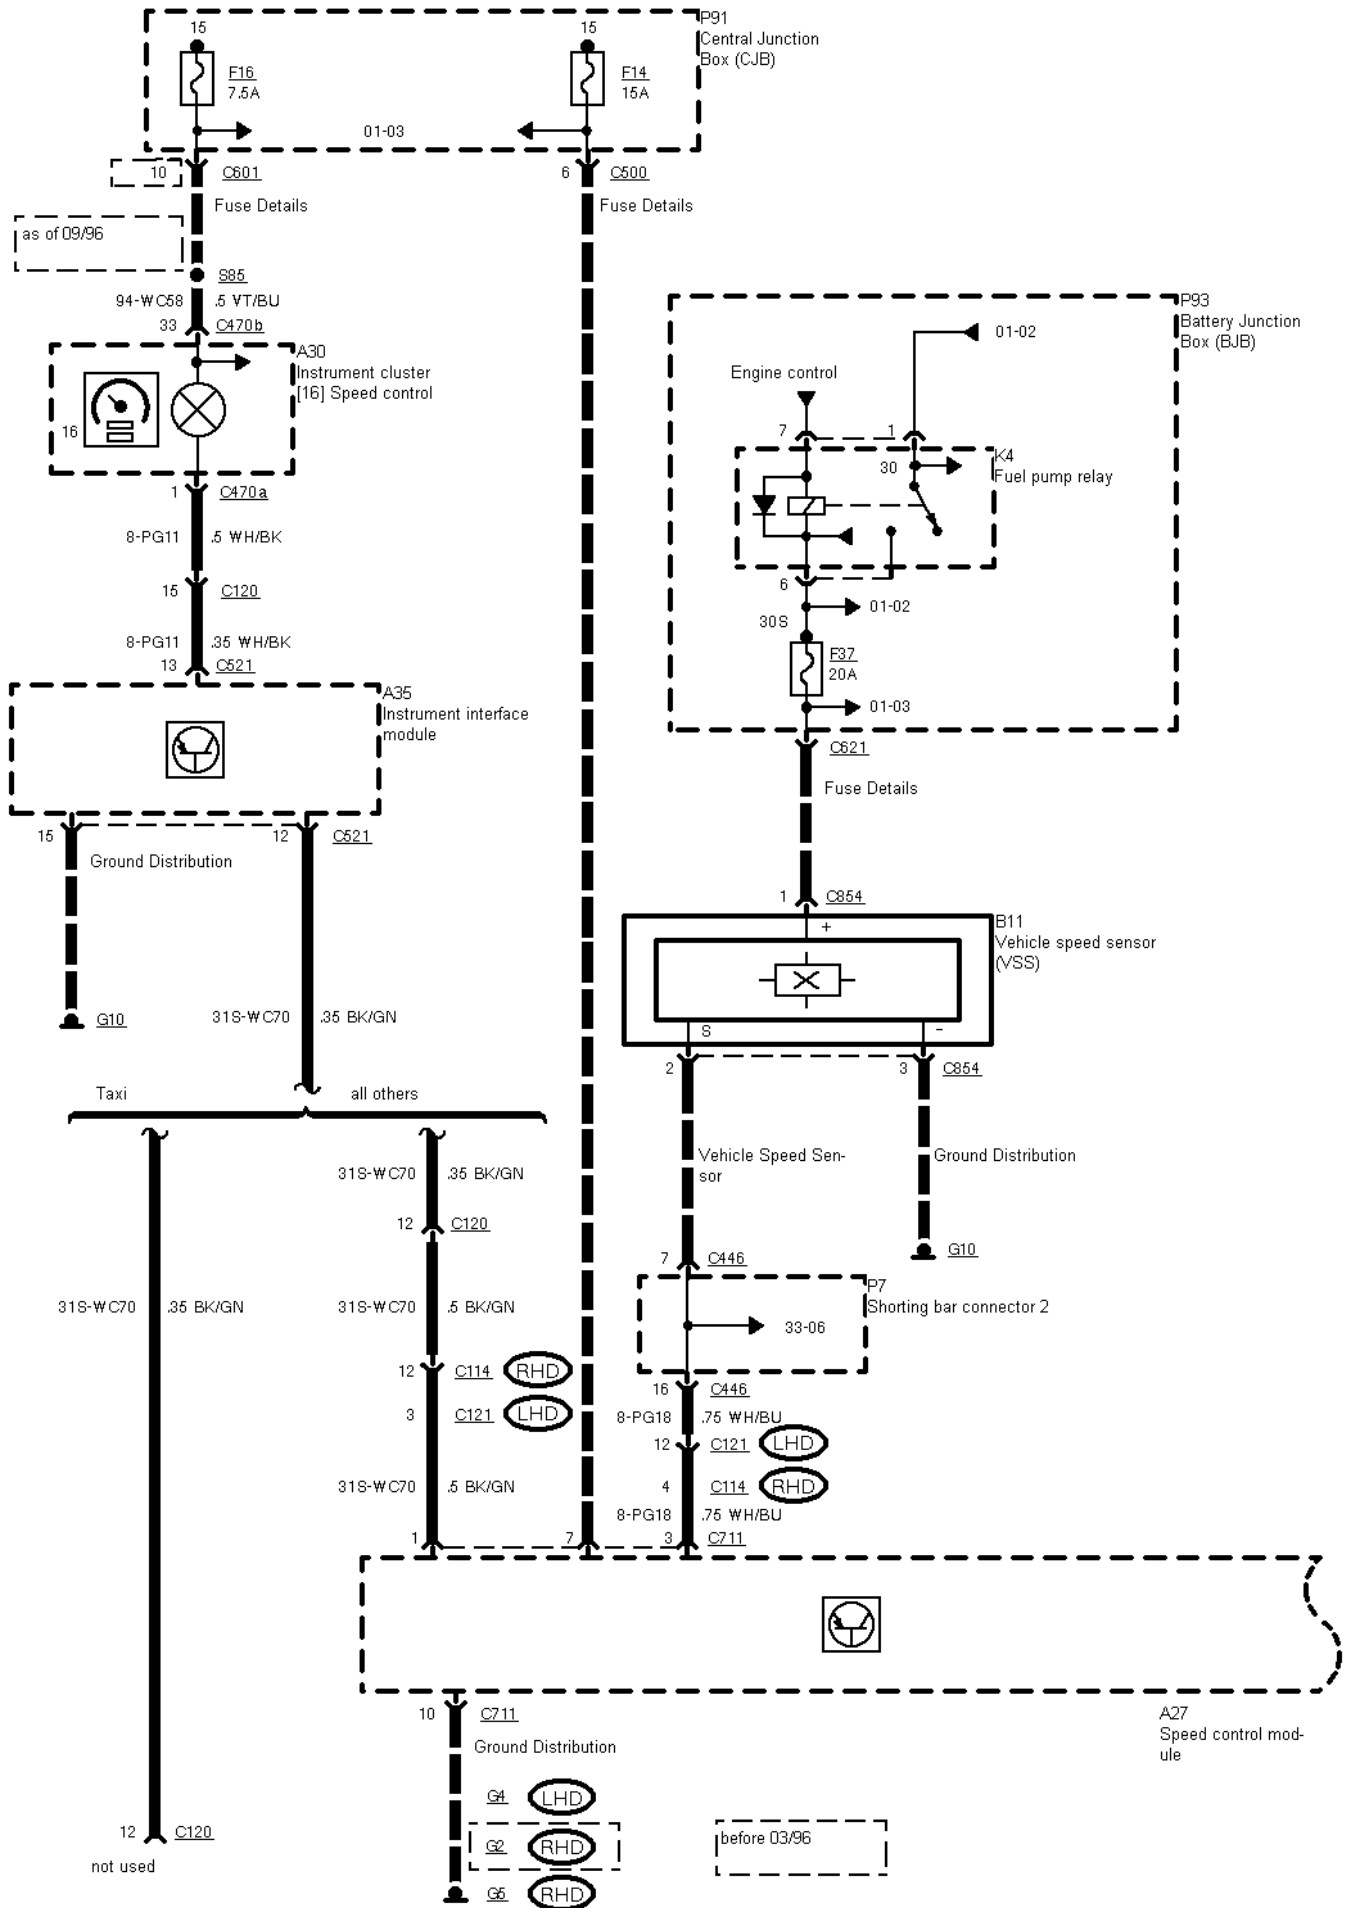

33-07-001 , Speed Control

33-07-002 , Speed Control , before 10/96

33-07-003 , Speed Control , as of 10/96

LHD

33-07-004 , Speed Control , Before 03/96

33-07-005 , Speed Control , from 03/96 to 04/98

LHD

LHD

RHD

33-07-008 , Speed Control , TCI Diesel from 09/96 to 04/98

33-07-009 , Speed Control , TCI Diesel as of 04/98

33-07-010 , Speed Control , TCI Diesel as of 09/96

33-07-011 , Speed Control , TCI Diesel automatic transmission

2 Circuit Description
