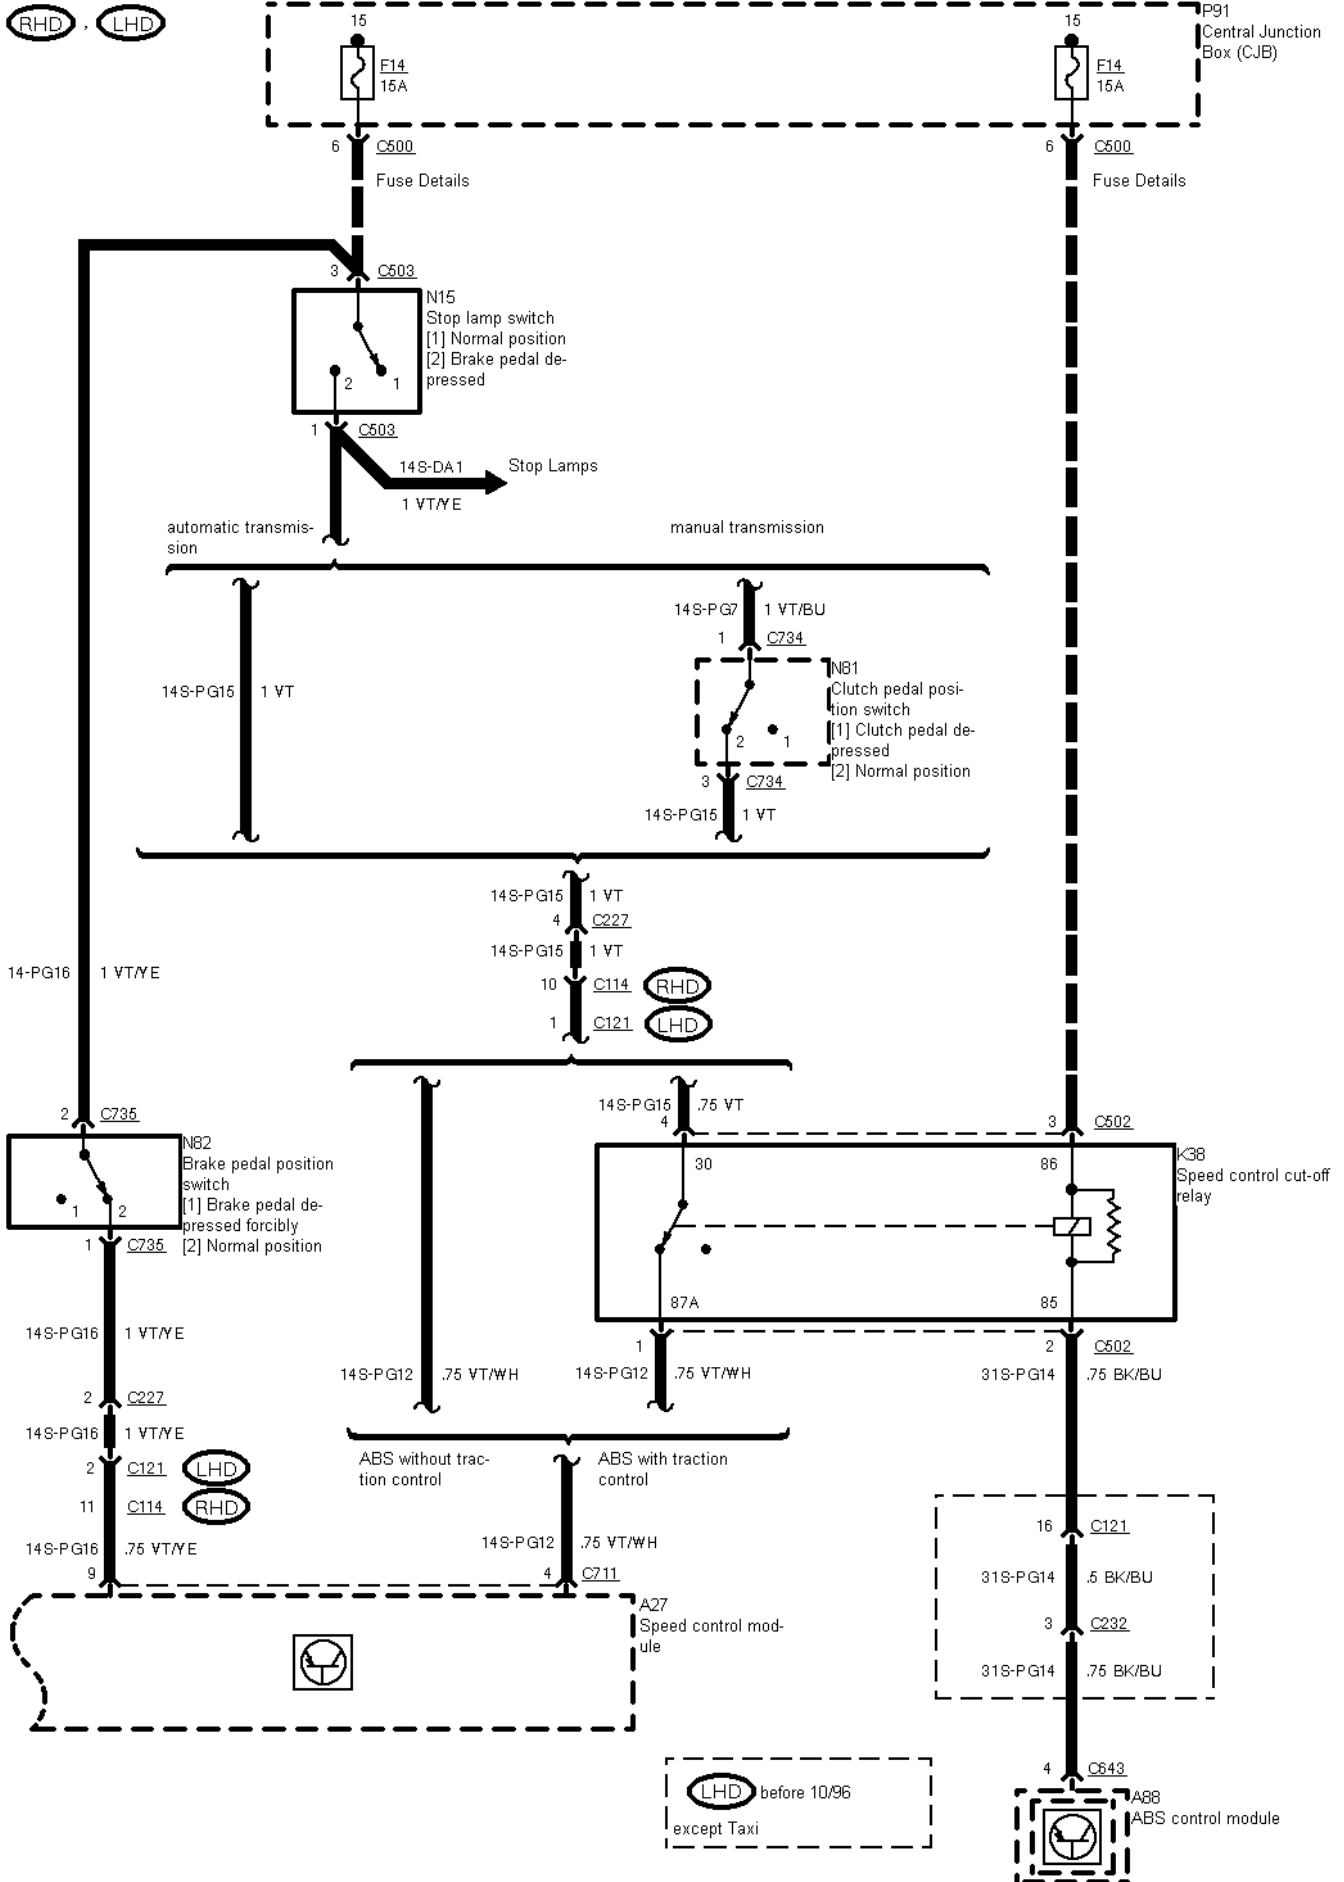

33-07-001 , Speed Control

33-07-002 , Speed Control , before 10/96

33-07-003 , Speed Control , as of 10/96

LHD

33-07-004 , Speed Control , Before 03/96

33-07-005 , Speed Control , from 03/96 to 04/98

LHD

LHD

RHD

33-07-008 , Speed Control , TCI Diesel from 09/96 to 04/98

33-07-009 , Speed Control , TCI Diesel as of 04/98

33-07-010 , Speed Control , TCI Diesel as of 09/96

33-07-011 , Speed Control , TCI Diesel automatic transmission

2 Circuit Description
