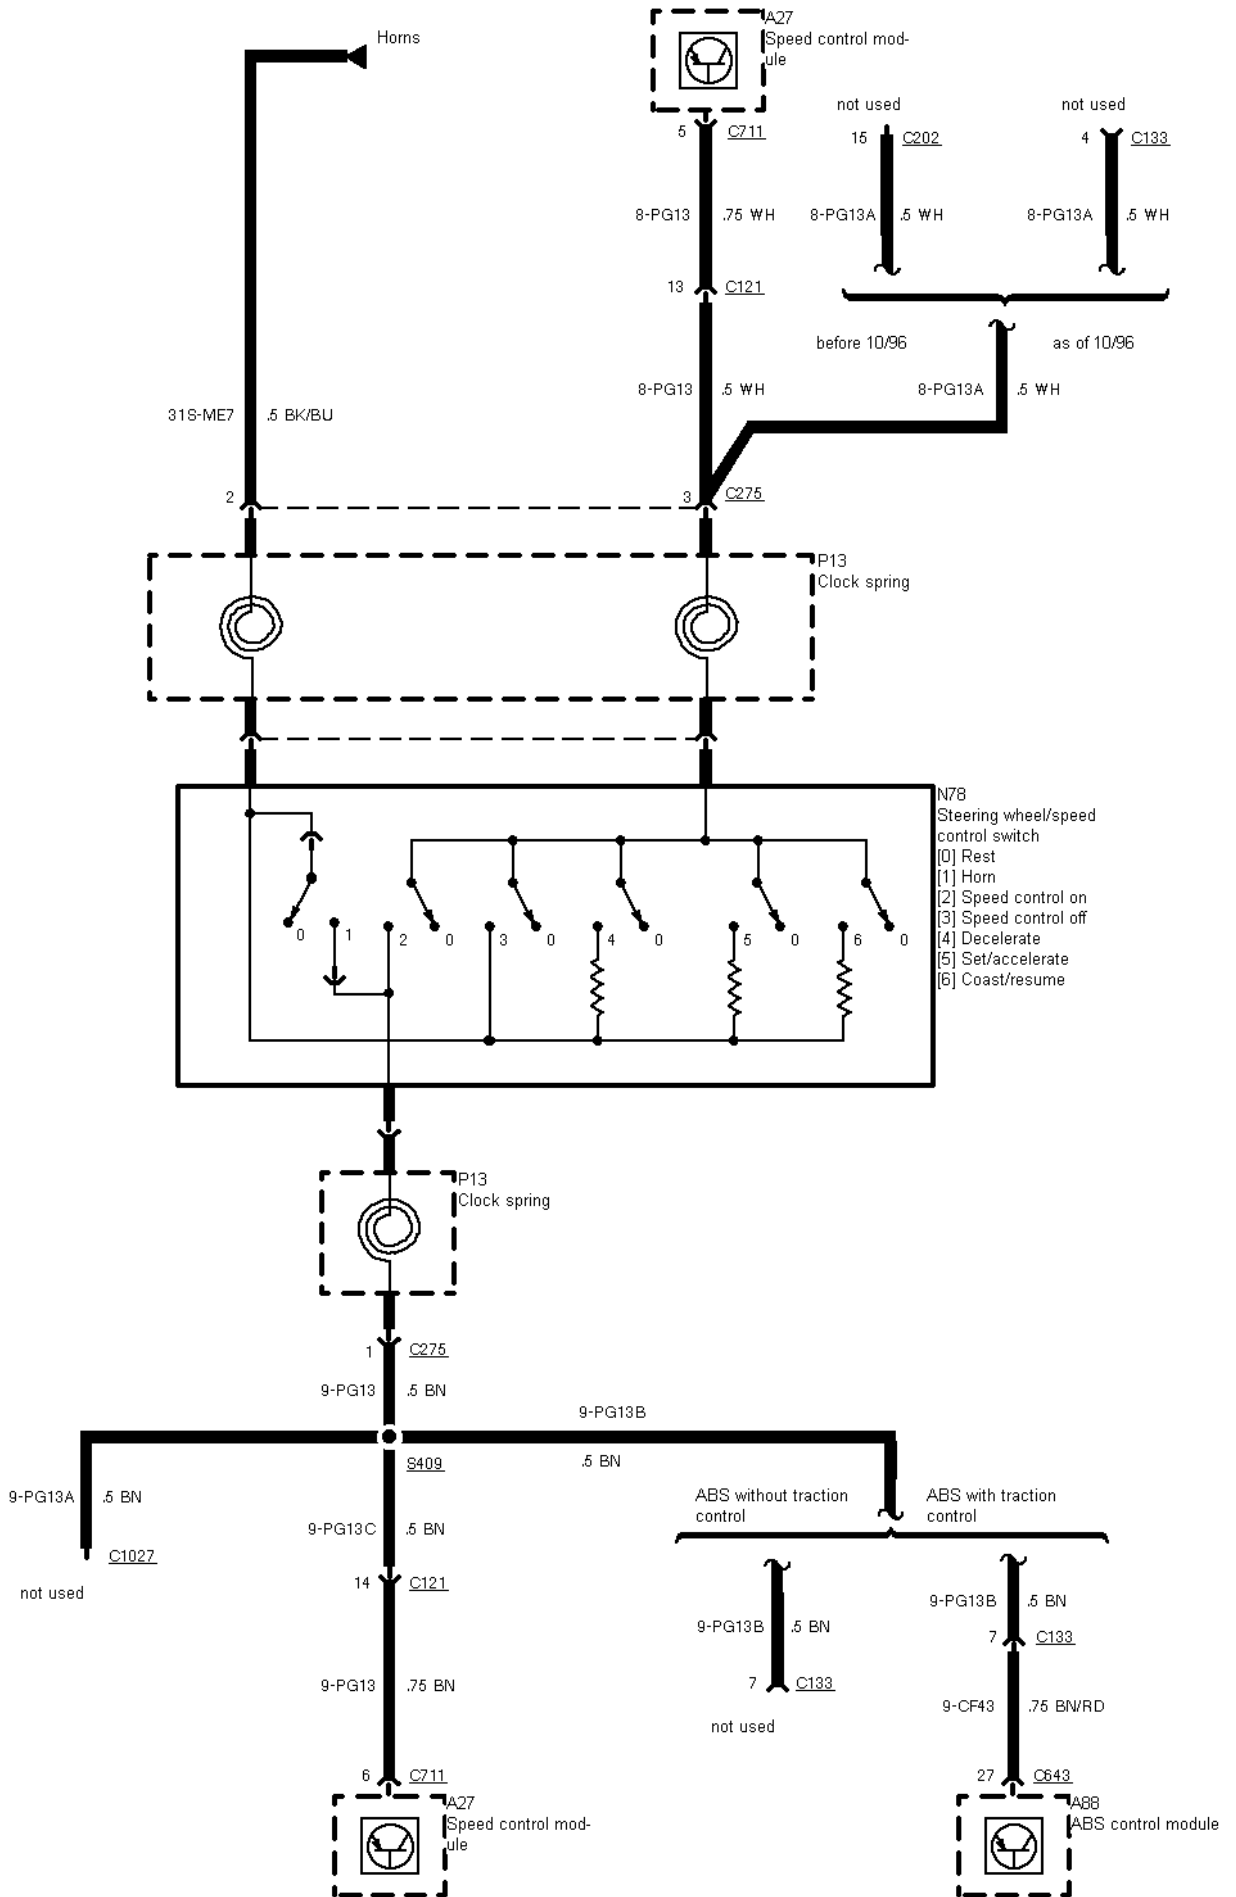

33-07-001 , Speed Control

33-07-002 , Speed Control , before 10/96

33-07-003 , Speed Control , as of 10/96

LHD

33-07-004 , Speed Control , Before 03/96

33-07-005 , Speed Control , from 03/96 to 04/98

LHD

LHD

RHD

33-07-008 , Speed Control , TCI Diesel from 09/96 to 04/98

33-07-009 , Speed Control , TCI Diesel as of 04/98

33-07-010 , Speed Control , TCI Diesel as of 09/96

33-07-011 , Speed Control , TCI Diesel automatic transmission

2 Circuit Description
