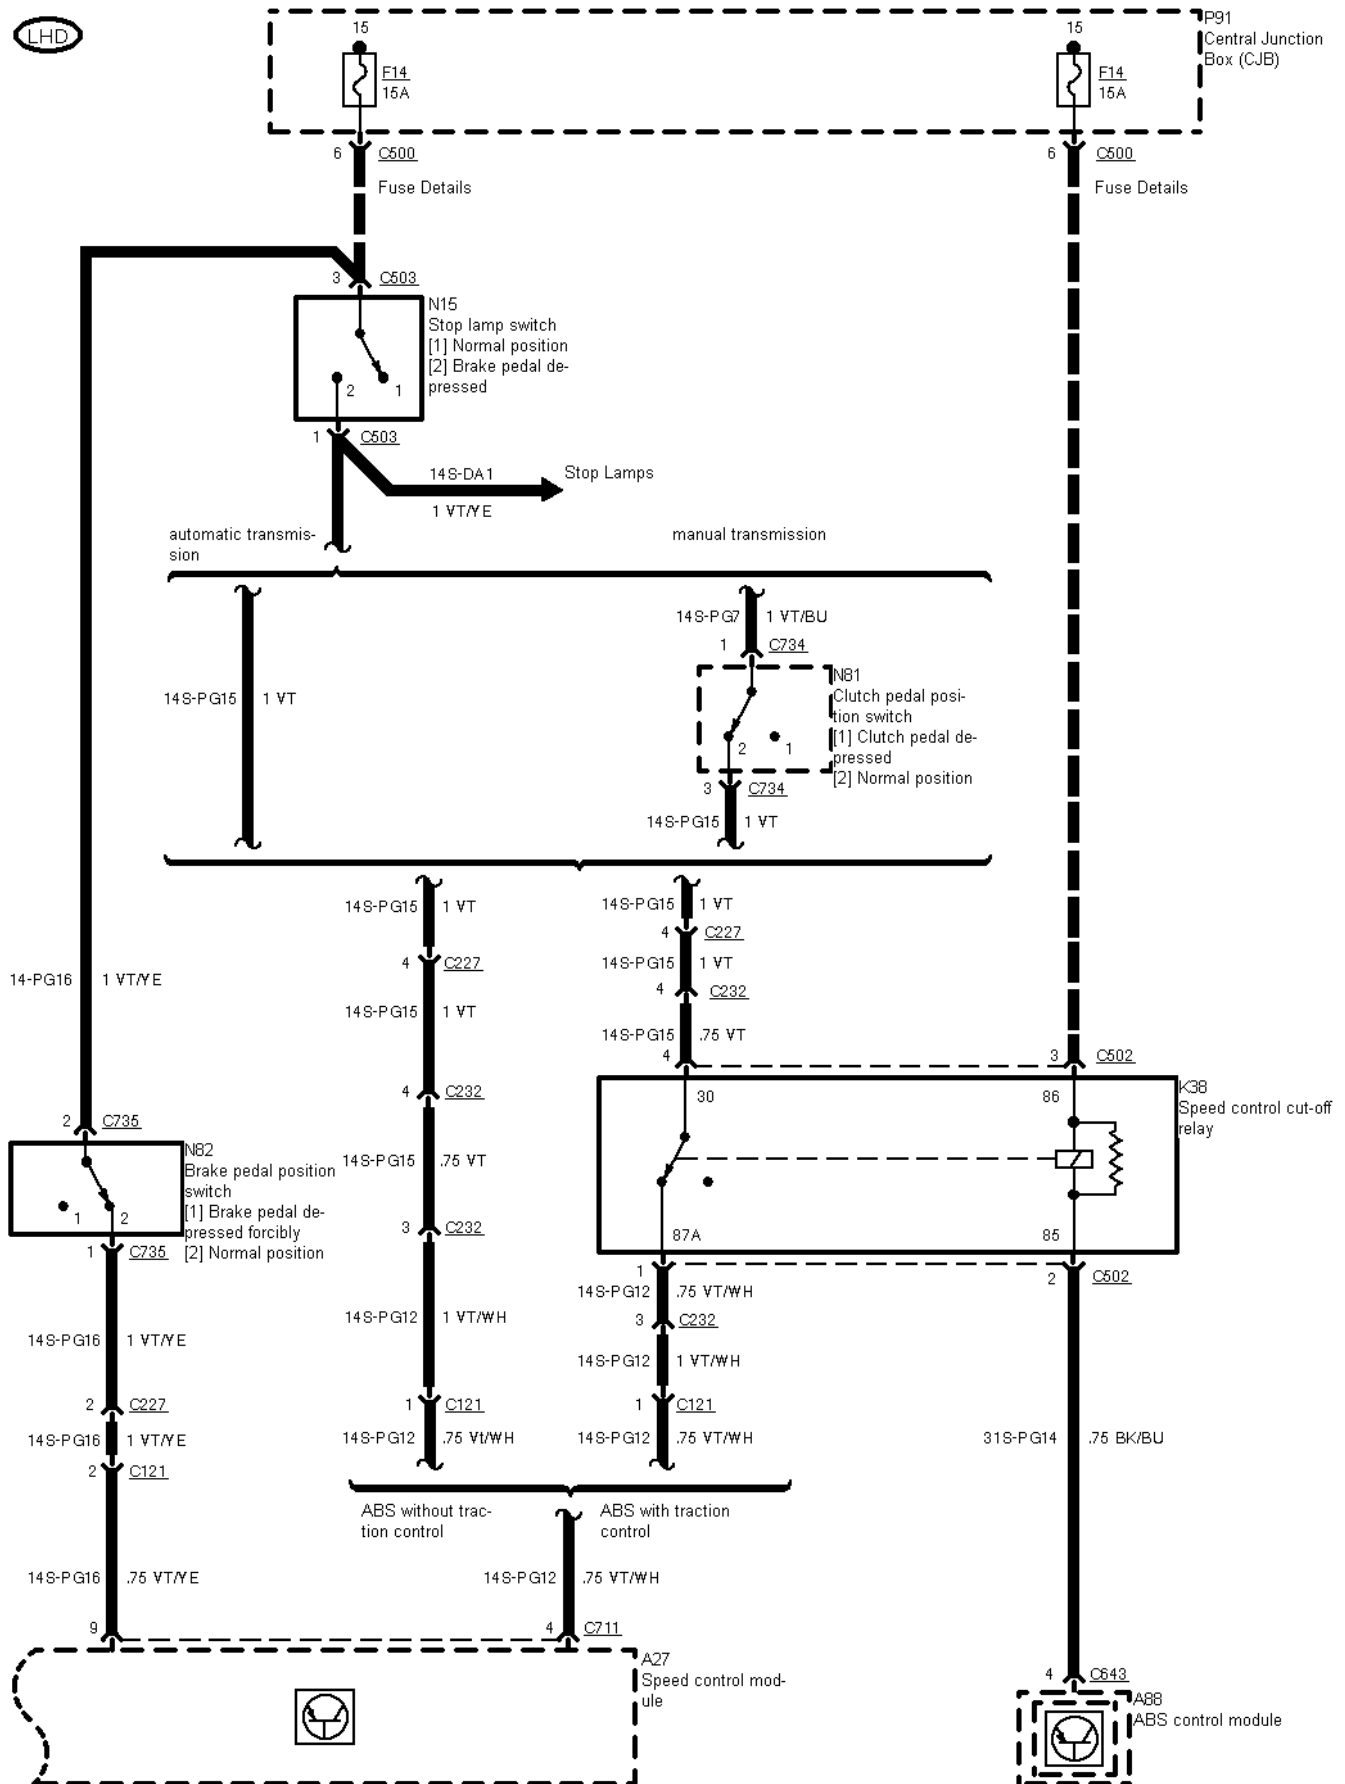

33-07-001 , Speed Control

33-07-002 , Speed Control , before 10/96

33-07-003 , Speed Control , as of 10/96

LHD

33-07-004 , Speed Control , Before 03/96

33-07-005 , Speed Control , from 03/96 to 04/98

LHD

LHD

RHD

33-07-008 , Speed Control , TCI Diesel from 09/96 to 04/98

33-07-009 , Speed Control , TCI Diesel as of 04/98

33-07-010 , Speed Control , TCI Diesel as of 09/96

33-07-011 , Speed Control , TCI Diesel automatic transmission

2 Circuit Description
