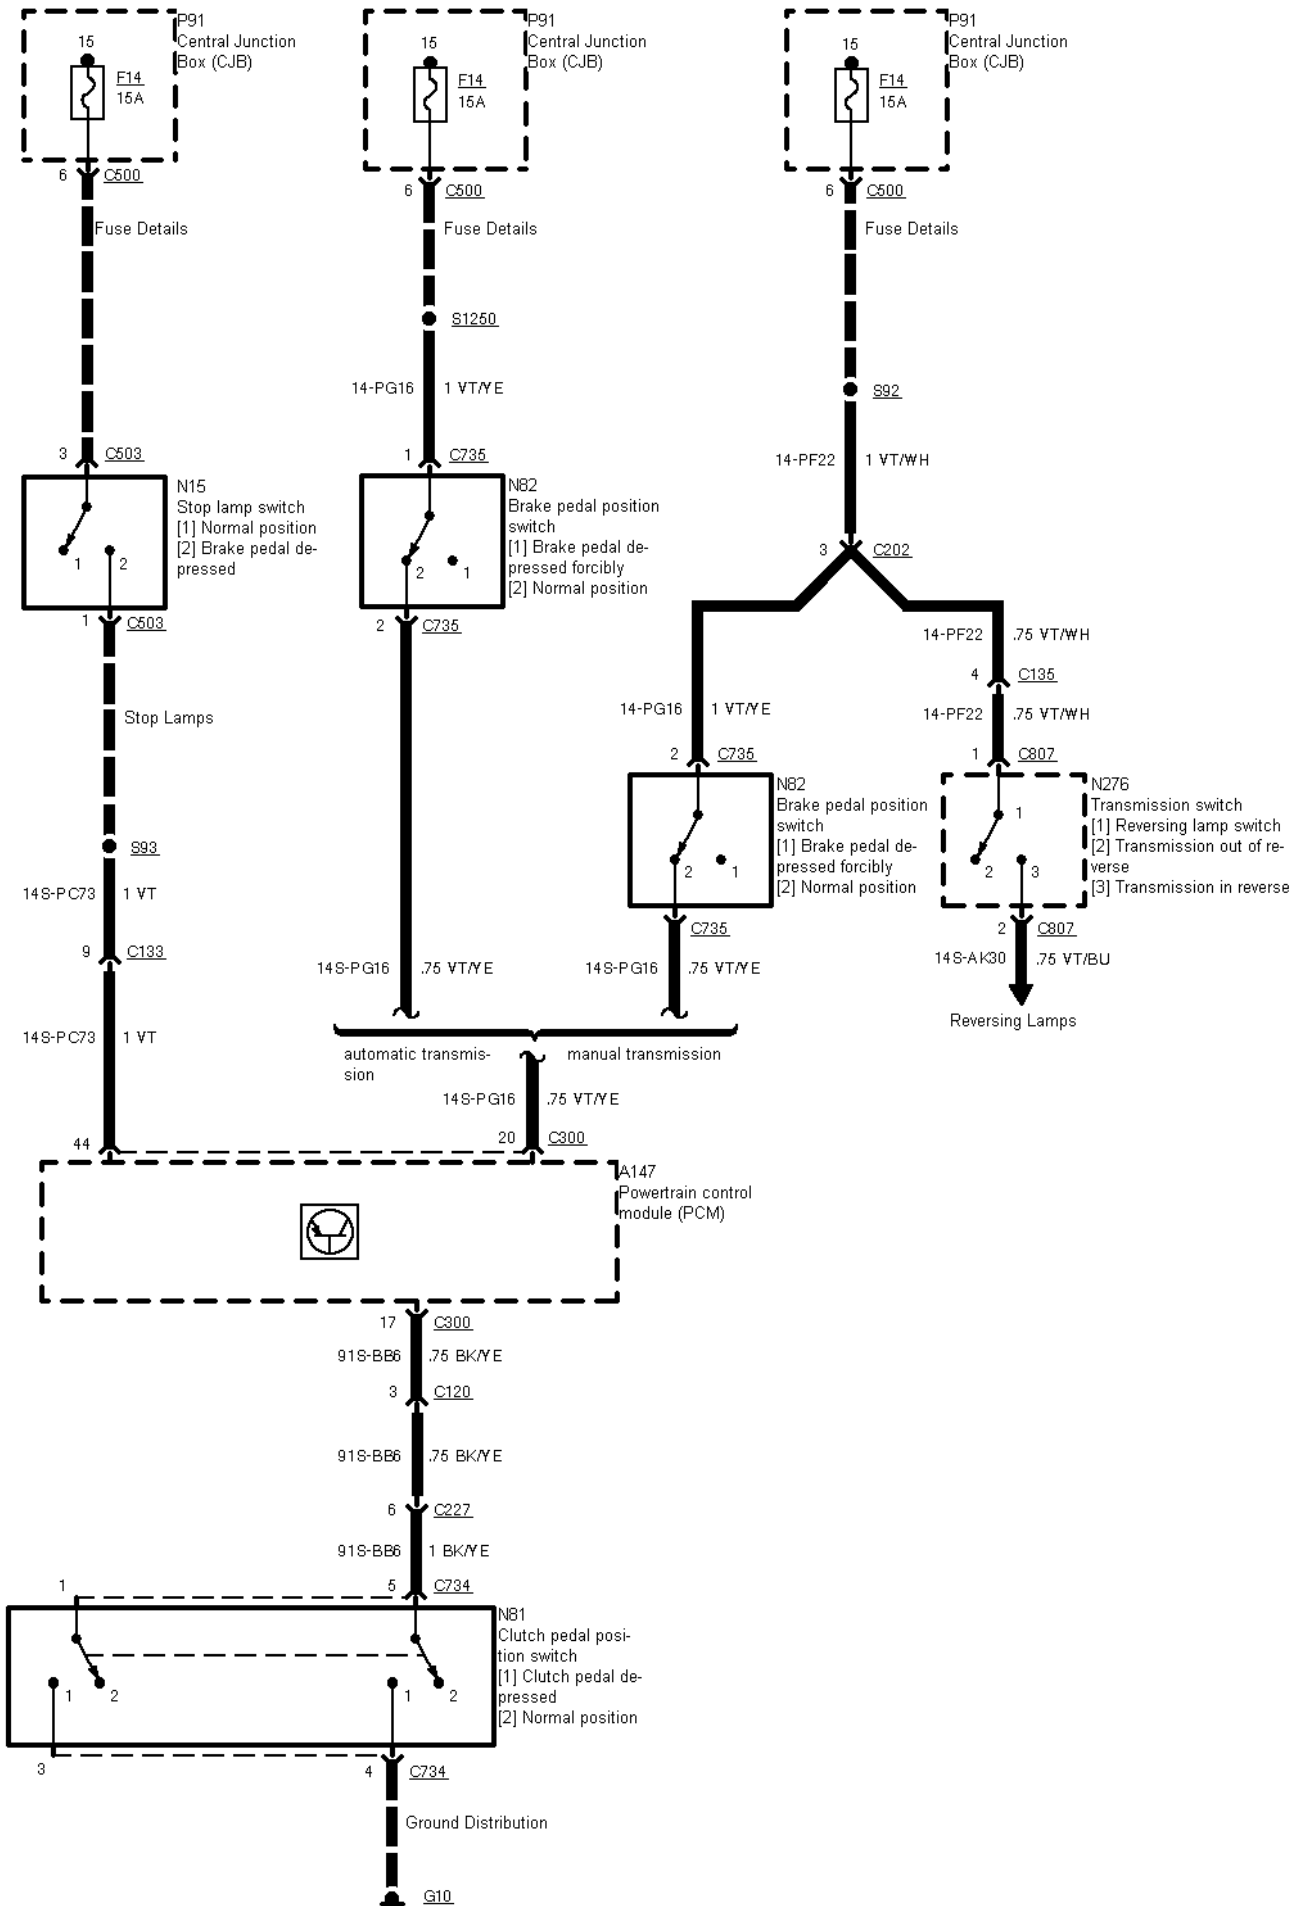

33-07-001 , Speed Control

33-07-002 , Speed Control , before 10/96

33-07-003 , Speed Control , as of 10/96

LHD

33-07-004 , Speed Control , Before 03/96

33-07-005 , Speed Control , from 03/96 to 04/98

LHD

LHD

RHD

33-07-008 , Speed Control , TCI Diesel from 09/96 to 04/98

33-07-009 , Speed Control , TCI Diesel as of 04/98

33-07-010 , Speed Control , TCI Diesel as of 09/96

33-07-011 , Speed Control , TCI Diesel automatic transmission

2 Circuit Description
