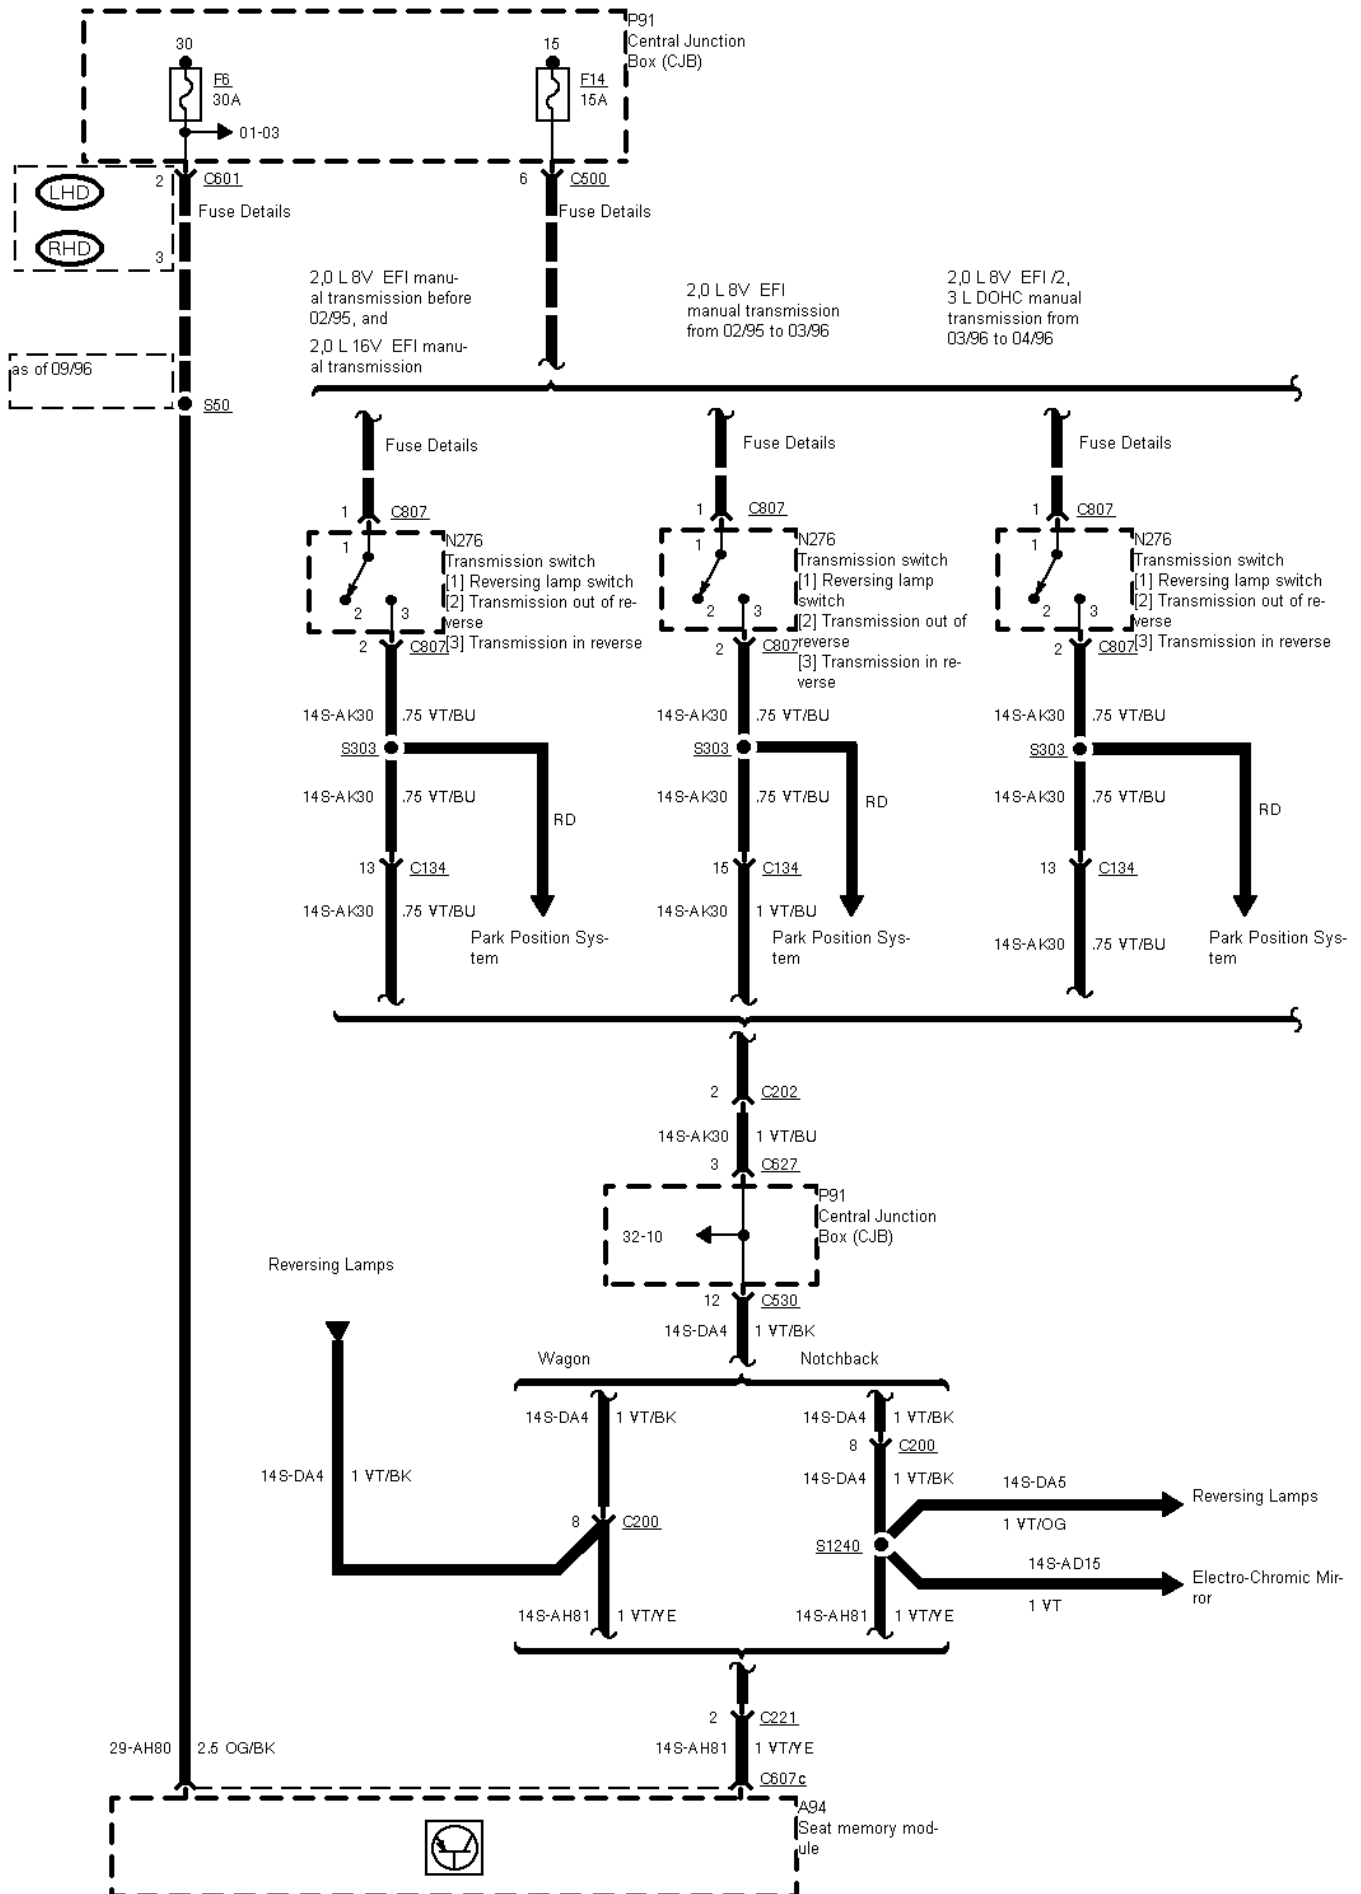

40-03-001 , Power Seats with Memory , Driver seat only

40-03-002 , Power Seats with Memory , Driver seat only

40-03-003 , Power Seats with Memory

40-03-004 , Power Seats with Memory

2,0 L 8V EFI, 2,  
3 L DOHC manual  
transmission as of  
04/97

TCI Diesel manual  
transmission

2,9 I V6 12V

2,3 L DOHC auto-  
matic transmission  
2,0 L 16V EFI au-  
tomatic transmis-  
sion, 2,9 L V6 24V

40-03-005 , Power Seats with Memory