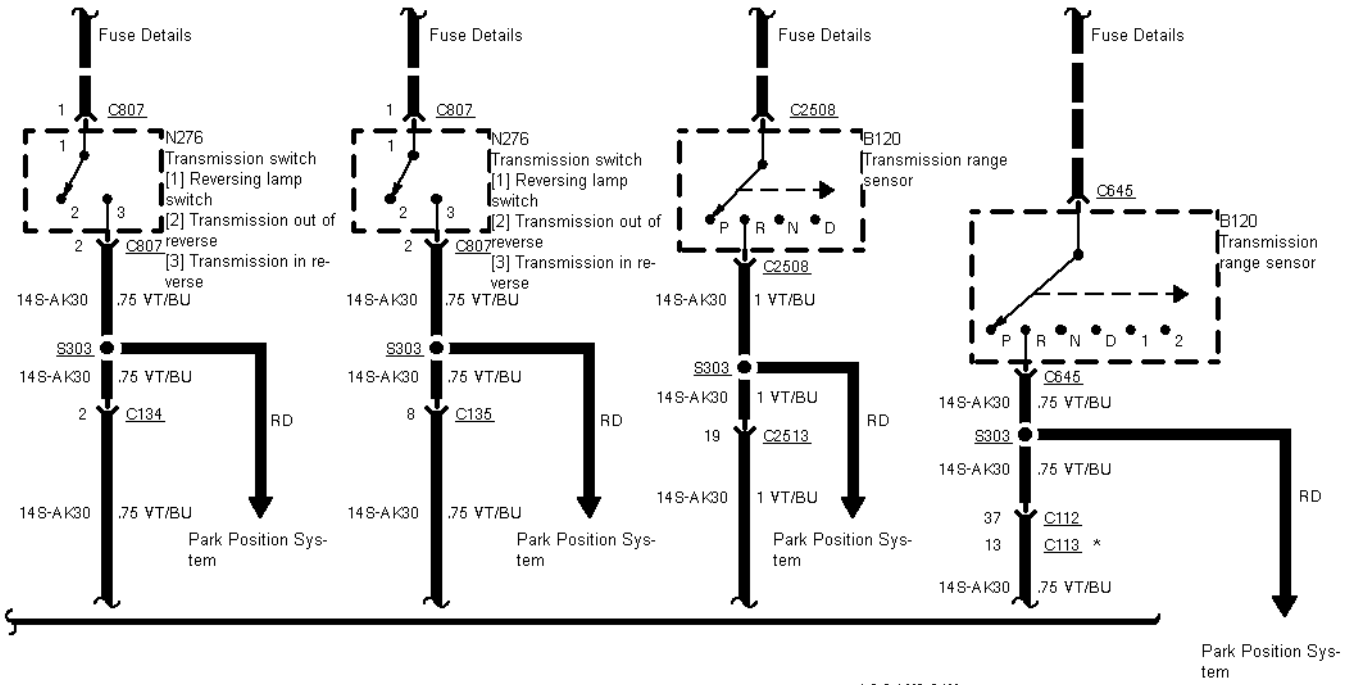

40-03-001 , Power Seats with Memory , Driver seat only

40-03-002 , Power Seats with Memory , Driver seat only

40-03-003 , Power Seats with Memory

40-03-004 , Power Seats with Memory

2,0 L 8V EFI, 2,  
3 L DOHC manual  
transmission as of  
04/97

TCI Diesel manual  
transmission

2,9 I V6 12V

2,3 L DOHC auto-  
matic transmission  
2,0 L 16V EFI au-  
tomatic transmis-  
sion, 2,9 L V6 24V

40-03-005 , Power Seats with Memory