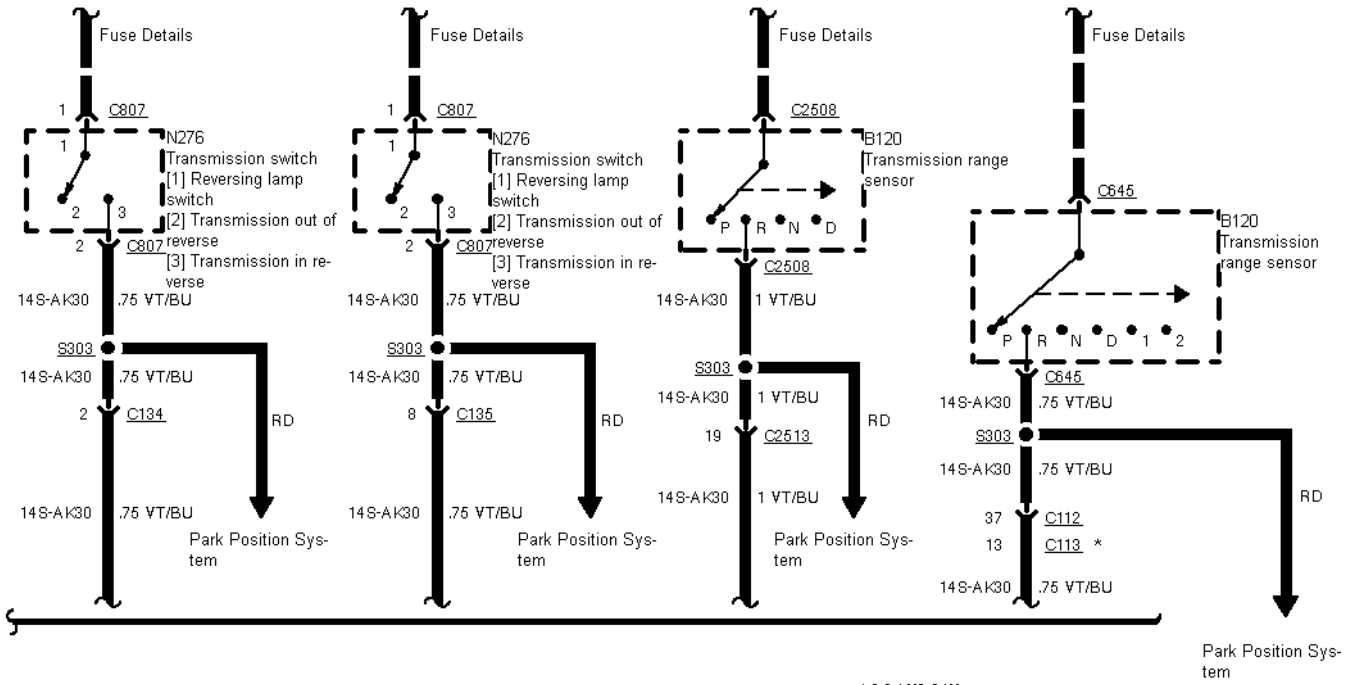

40-03-002 , Power Seats with Memory , Driver seat only

40-03-004 , Power Seats with Memory

2,0 L 8V EFI, 2,
3 L DOHC manual
transmission as of
04/97

TCI Diesel manual
transmission

2,9 I V6 12V

2,3 L DOHC auto-
matic transmission
2,0 L 16V EFI au-
tomatic transmis-
sion, 2,9 L V6 24V

*2,9 I V6 24V

40-03-005 , Power Seats with Memory