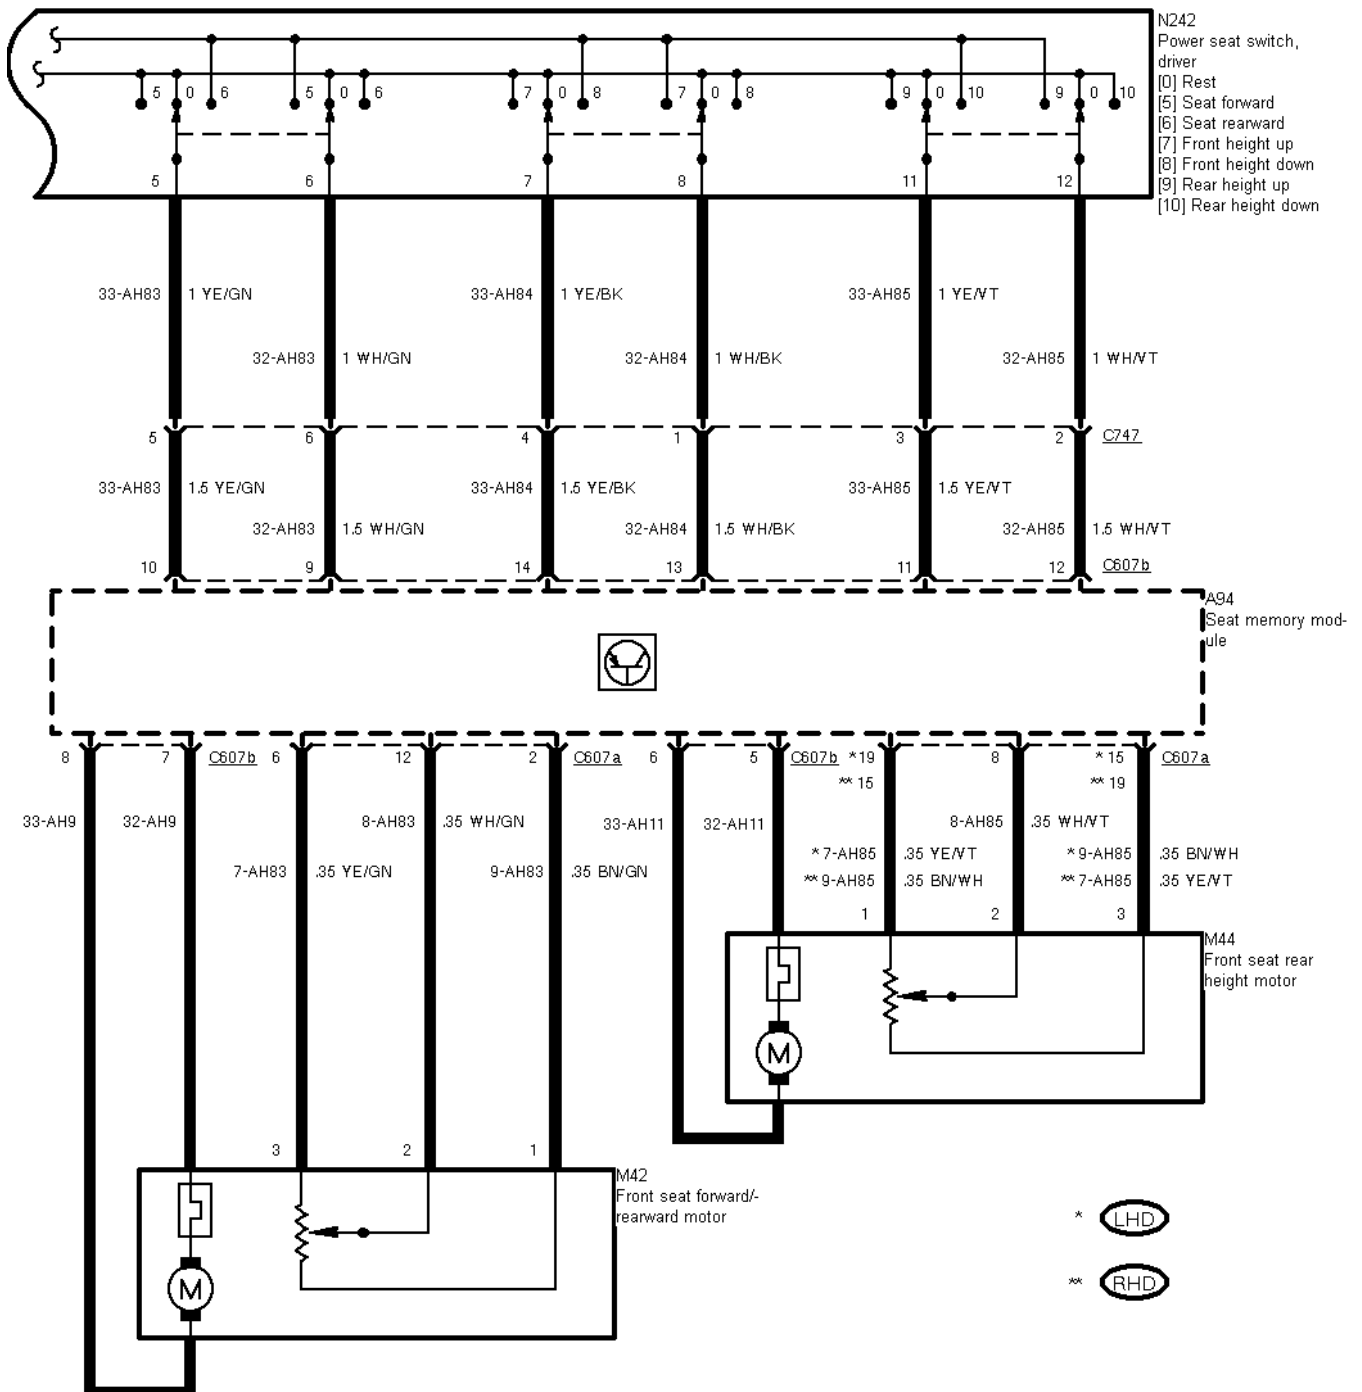

40-03-001 , Power Seats with Memory , Driver seat only

40-03-002 , Power Seats with Memory , Driver seat only

40-03-003 , Power Seats with Memory

40-03-004 , Power Seats with Memory

2,0 L 8V EFI, 2,  
3 L DOHC manual  
transmission as of  
04/97

TCI Diesel manual  
transmission

2,9 I V6 12V

2,3 L DOHC auto-  
matic transmission  
2,0 L 16V EFI au-  
tomatic transmis-  
sion, 2,9 L V6 24V

40-03-005 , Power Seats with Memory