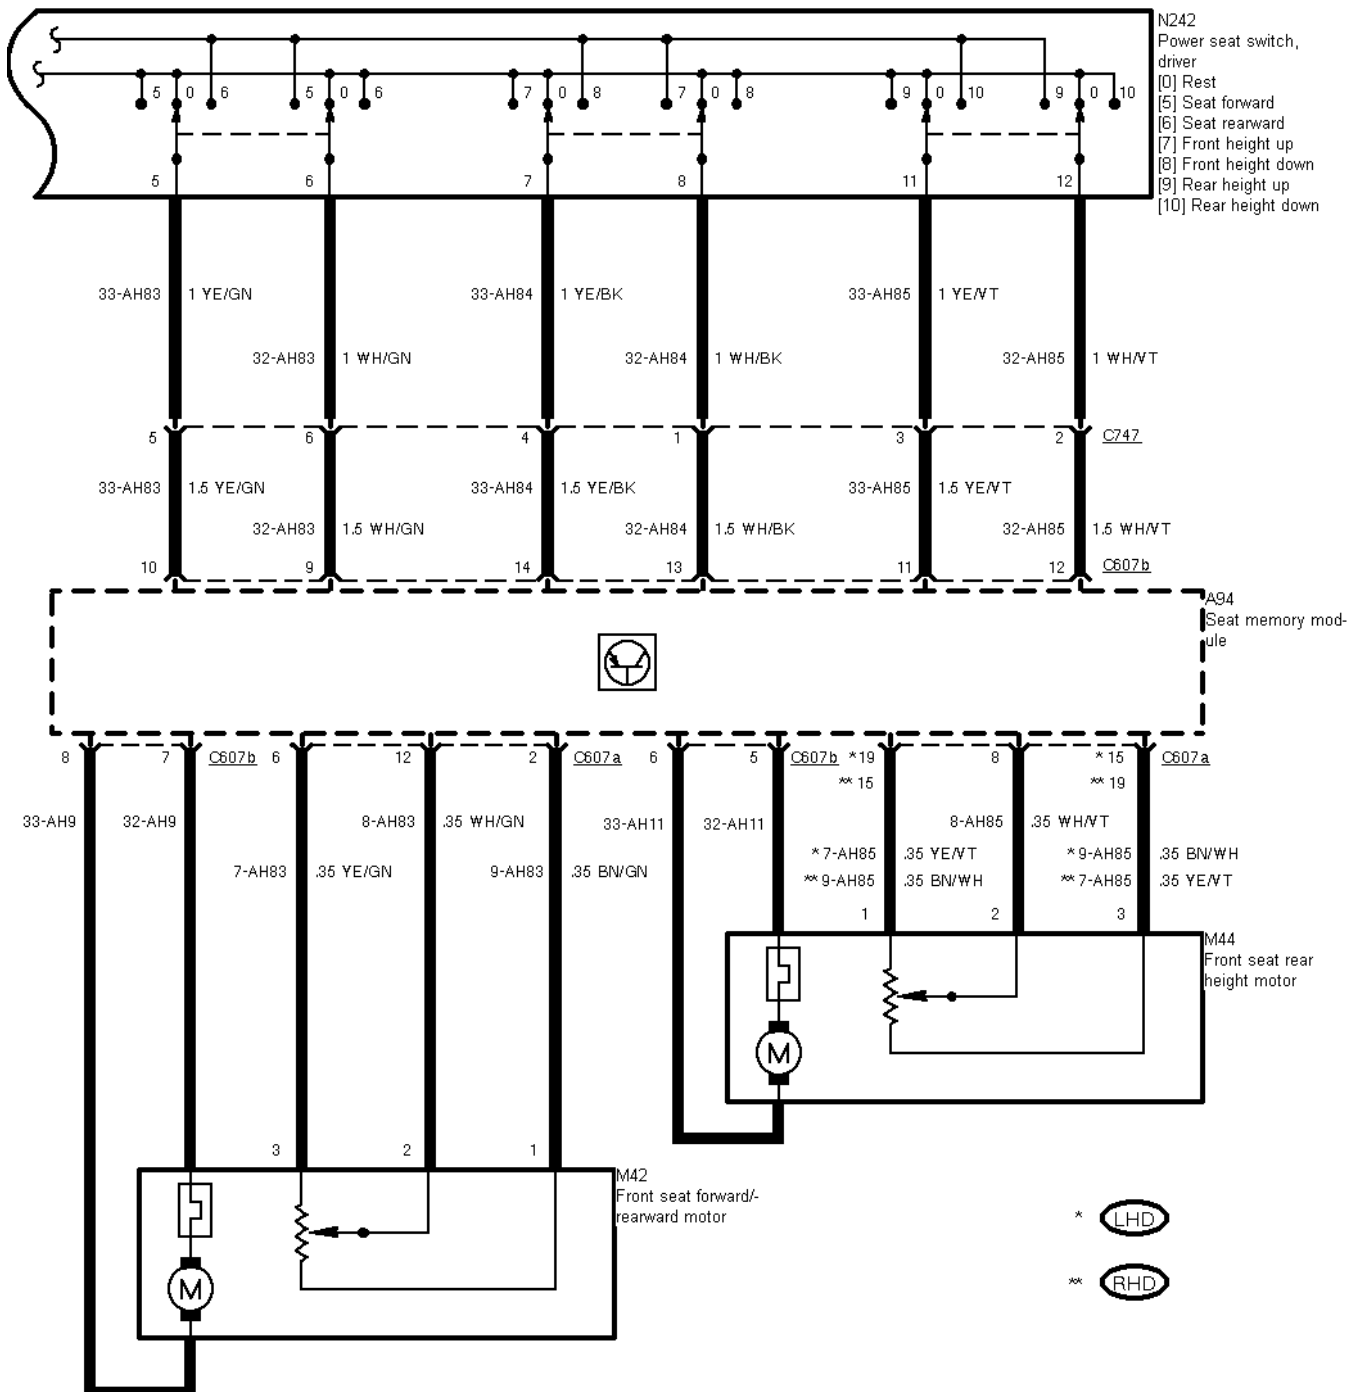

40-03-002 , Power Seats with Memory , Driver seat only

40-03-004 , Power Seats with Memory

2,0 L 8V EFI, 2,
3 L DOHC manual
transmission as of
04/97

TCI Diesel manual
transmission

2,9 I V6 12V

2,3 L DOHC auto-
matic transmission
2,0 L 16V EFI au-
tomatic transmis-
sion, 2,9 L V6 24V

*2,9 I V6 24V

40-03-005 , Power Seats with Memory