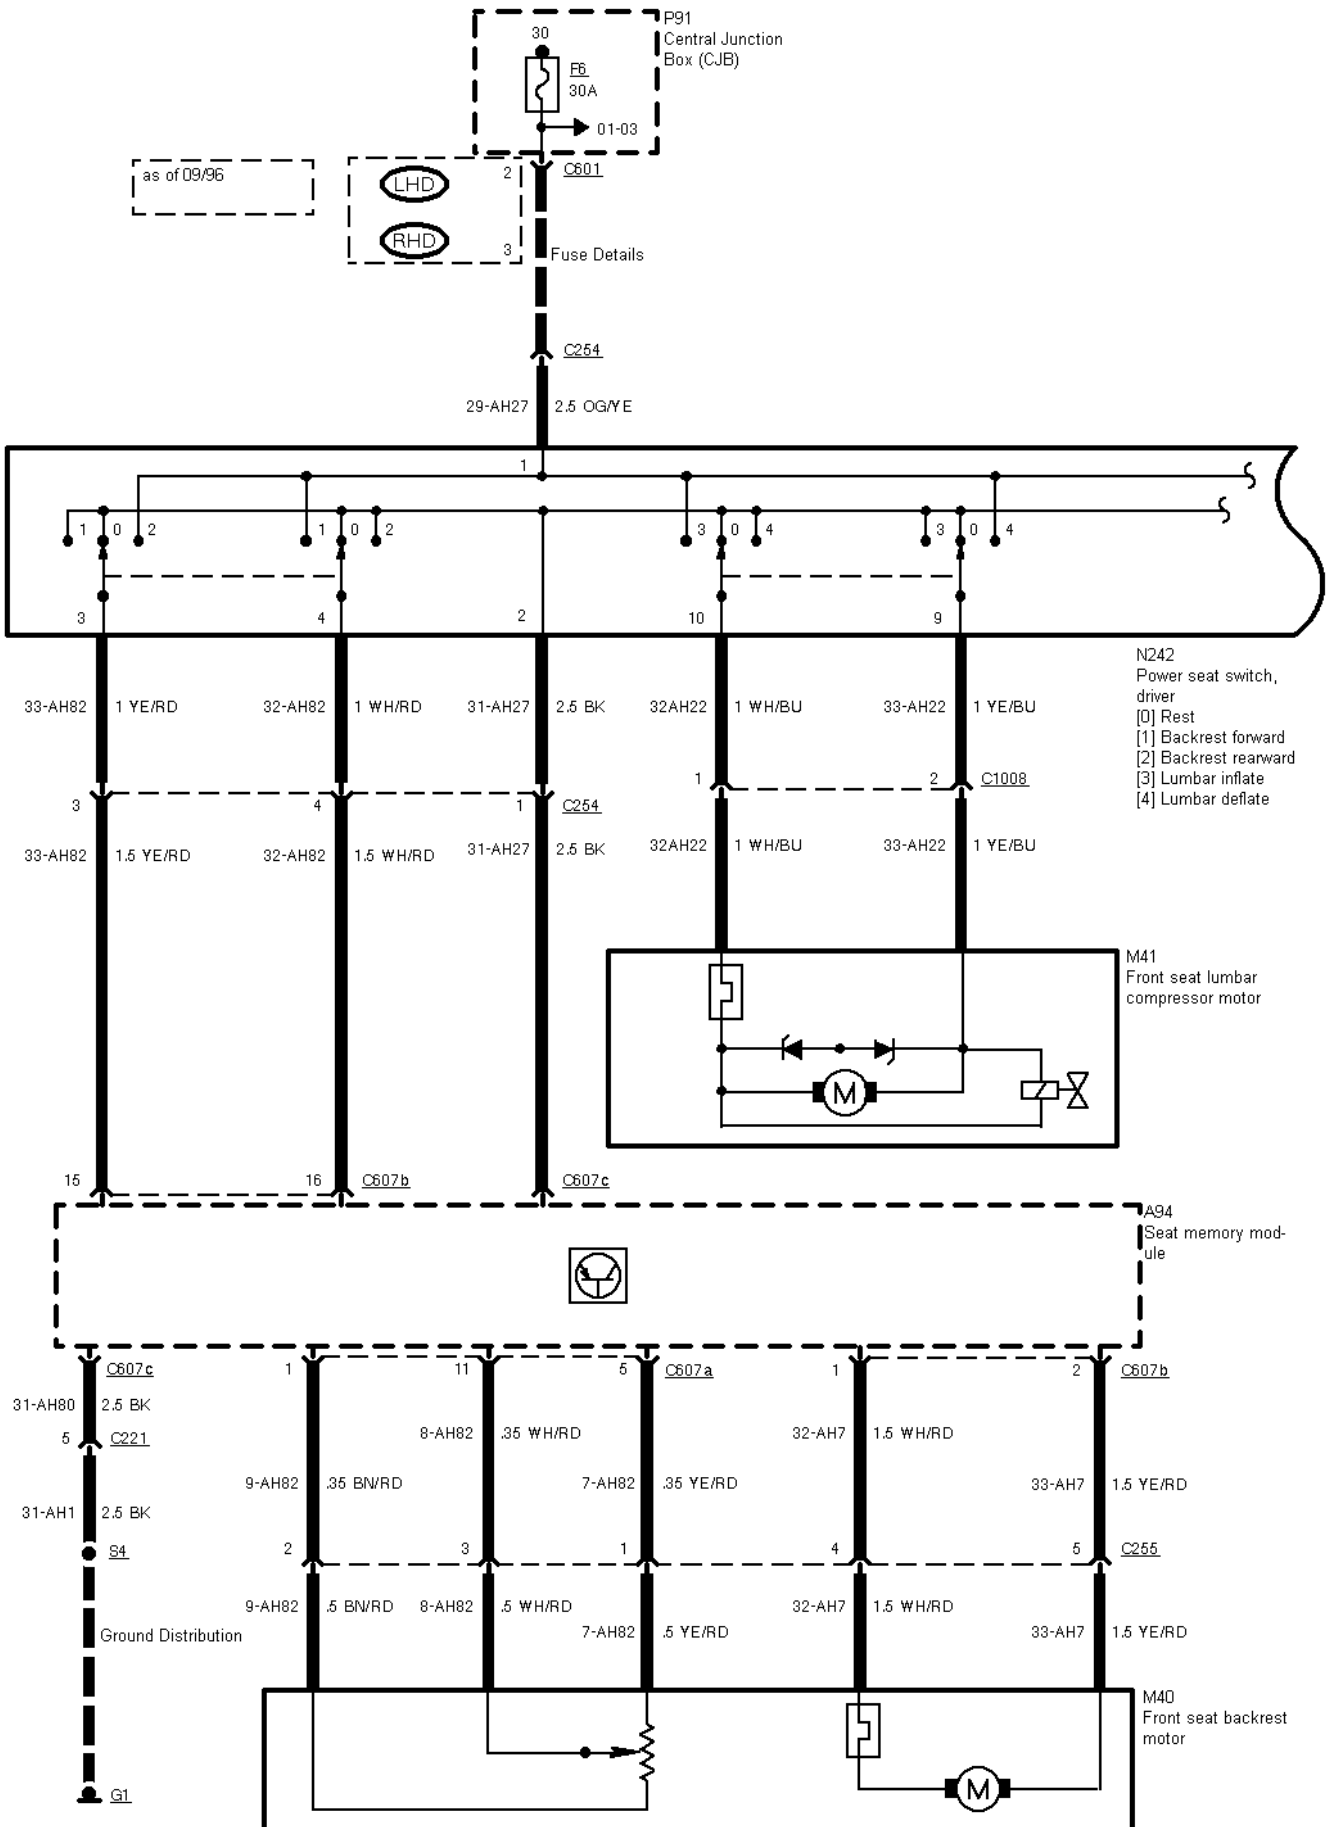

40-03-001 , Power Seats with Memory , Driver seat only

40-03-002 , Power Seats with Memory , Driver seat only

40-03-003 , Power Seats with Memory

40-03-004 , Power Seats with Memory

2,0 L 8V EFI, 2,  
3 L DOHC manual  
transmission as of  
04/97

TCI Diesel manual  
transmission

2,9 I V6 12V

2,3 L DOHC auto-  
matic transmission  
2,0 L 16V EFI au-  
tomatic transmis-  
sion, 2,9 L V6 24V

40-03-005 , Power Seats with Memory