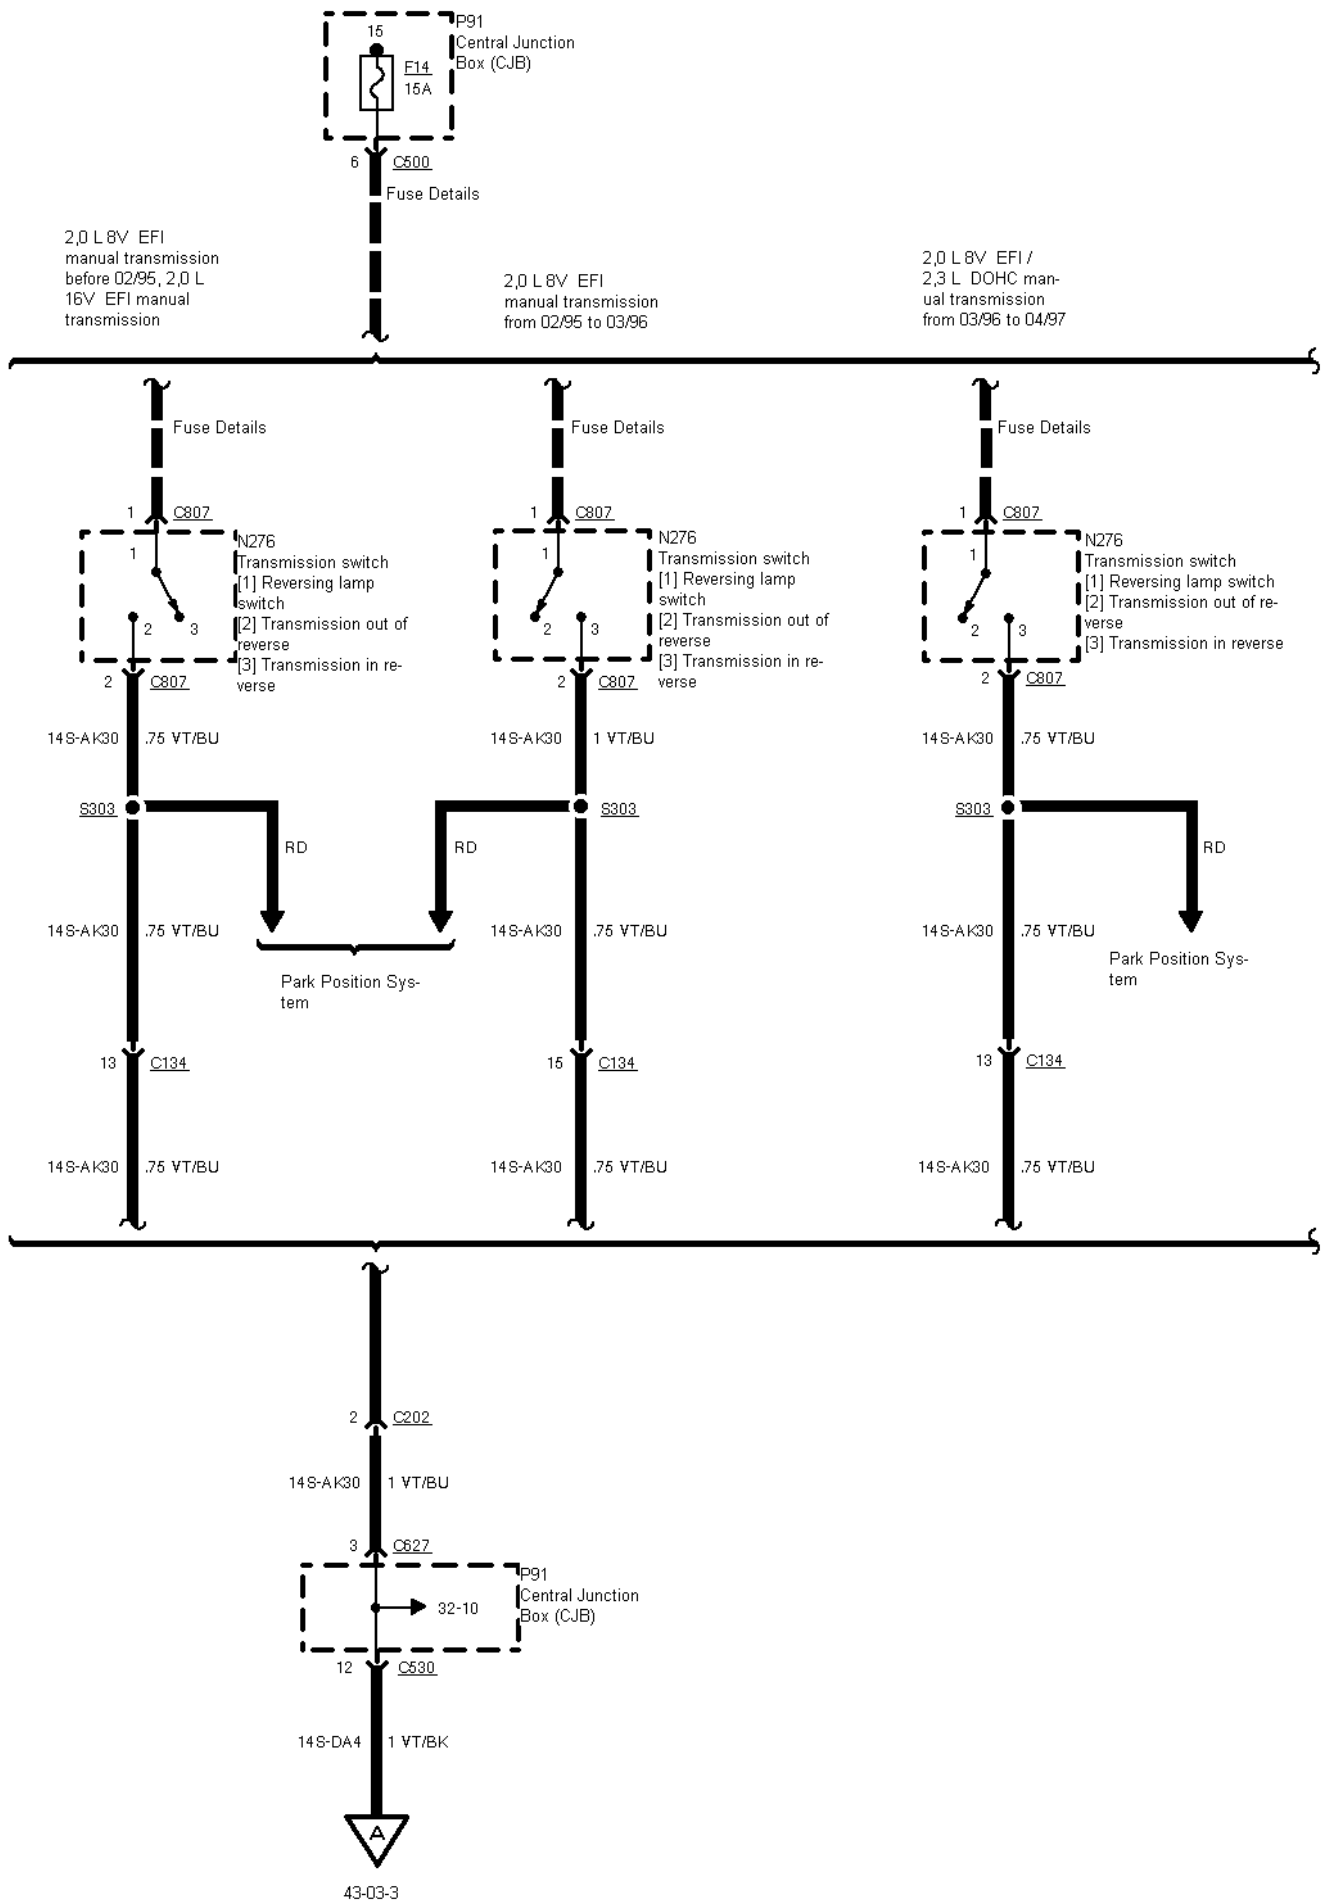

43-03-001 , Electro-Chromic Mirror

43-03-002 , Electro-Chromic Mirror

2,0 L 8V EFI 2,
3 L DOHC manual
transmission as of
04/97

TCI Diesel manual
transmission

2,9 I V6 12V

2,3 L DOHC auto-
matic transmission
2,0 L 16V EFI au-
tomatic transmis-
sion, 2,9 L V6 24V

43-03-003 , Electro-Chromic Mirror