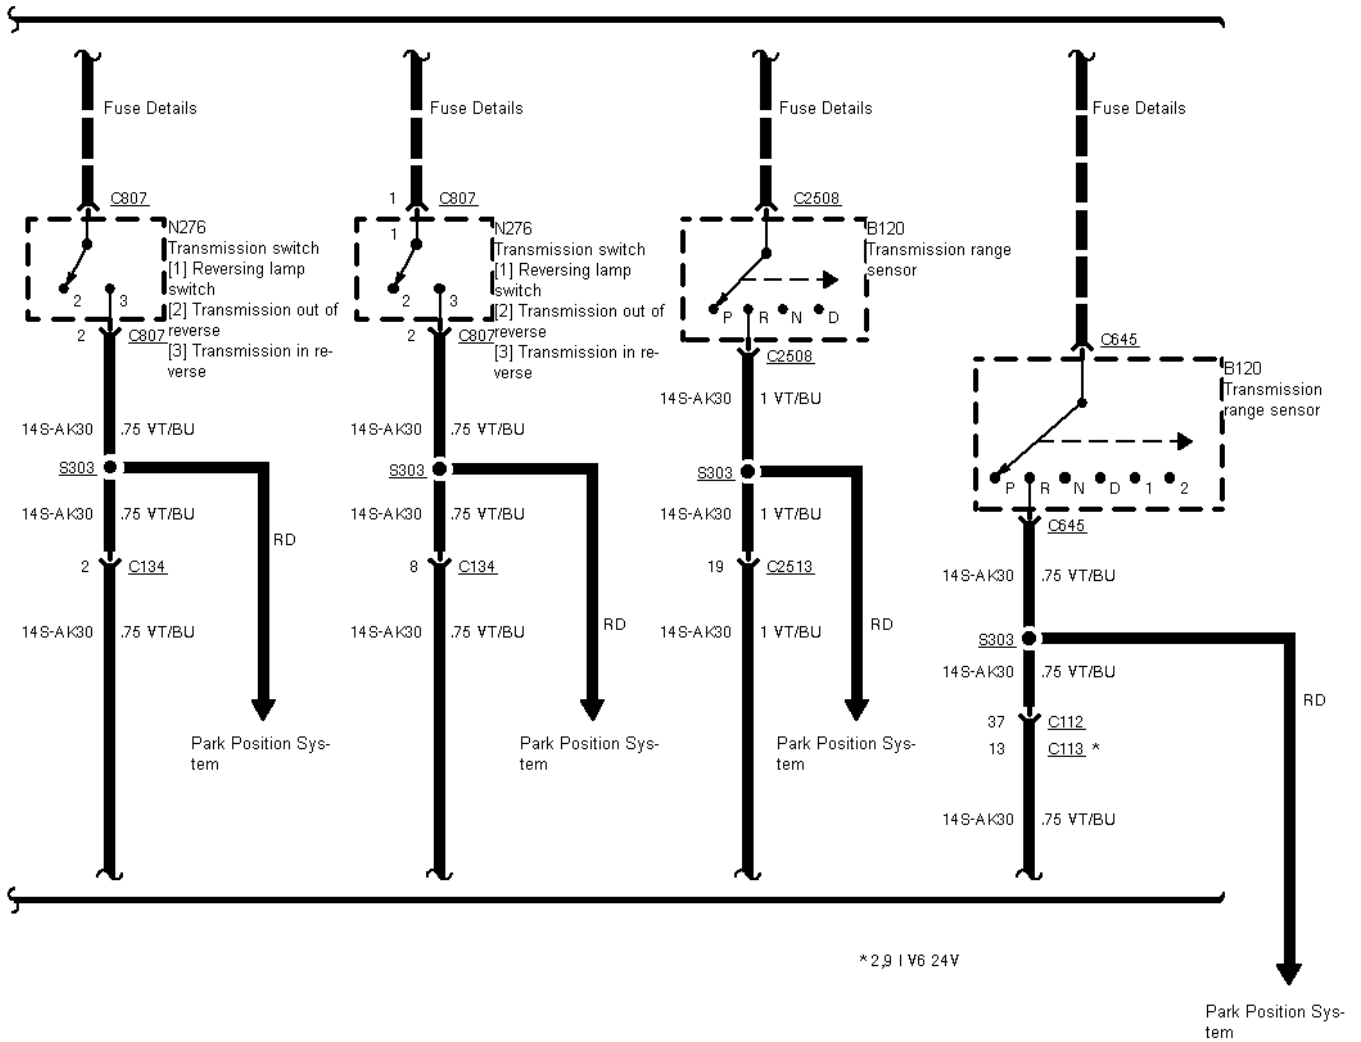

43-03-001 , Electro-Chromic Mirror

43-03-002 , Electro-Chromic Mirror

2,0 L 8V EFI 2,
3 L DOHC manual
transmission as of
04/97

TCI Diesel manual
transmission

2,9 I V6 12V

2,3 L DOHC auto-
matic transmission
2,0 L 16V EFI au-
tomatic transmis-
sion, 2,9 L V6 24V

43-03-003 , Electro-Chromic Mirror