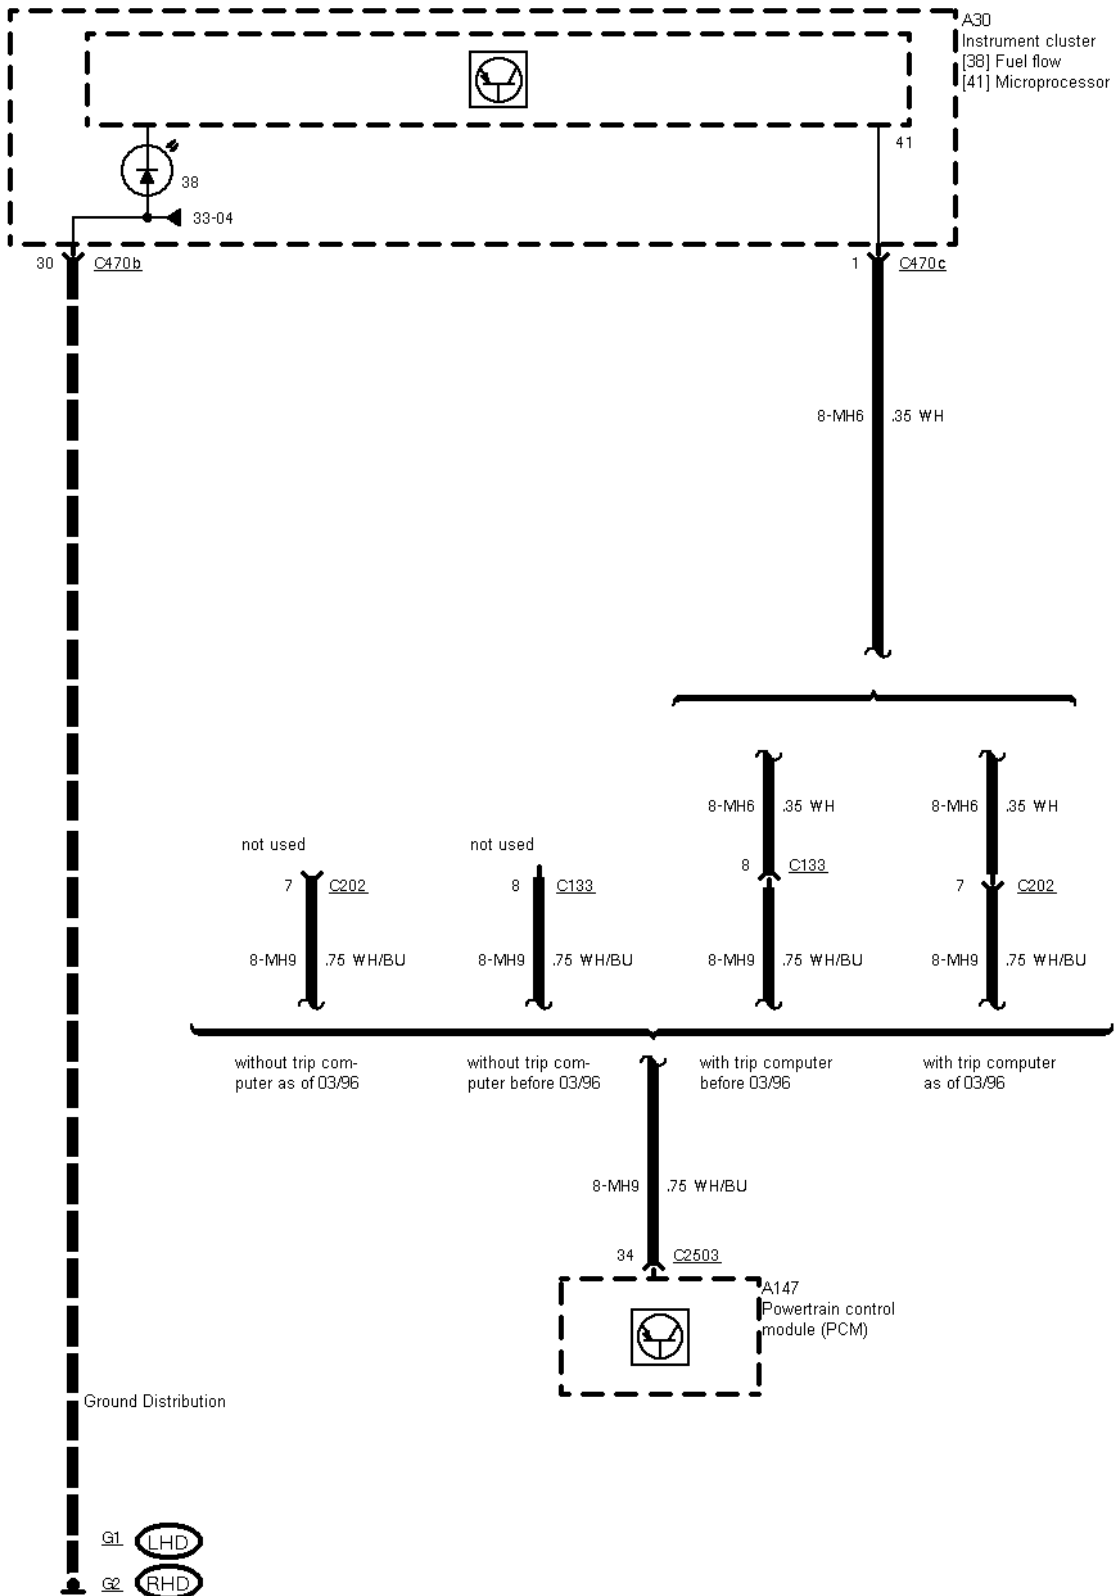

29-05-001 , Engine Control 2,9 I V6 12V EFI , Ignition

29-05-002 , Engine Control 2,9 I V6 12V EFI , Ignition

29-05-003 , Engine Control 2,9 I V6 12V EFI , Fuel injectors

29-05-012 , Engine Control 2,9 I V6 12V EFI

29-05-015 , Engine Control 2,9 I V6 12V EFI , Engine cooling fan

2 Circuit Description
