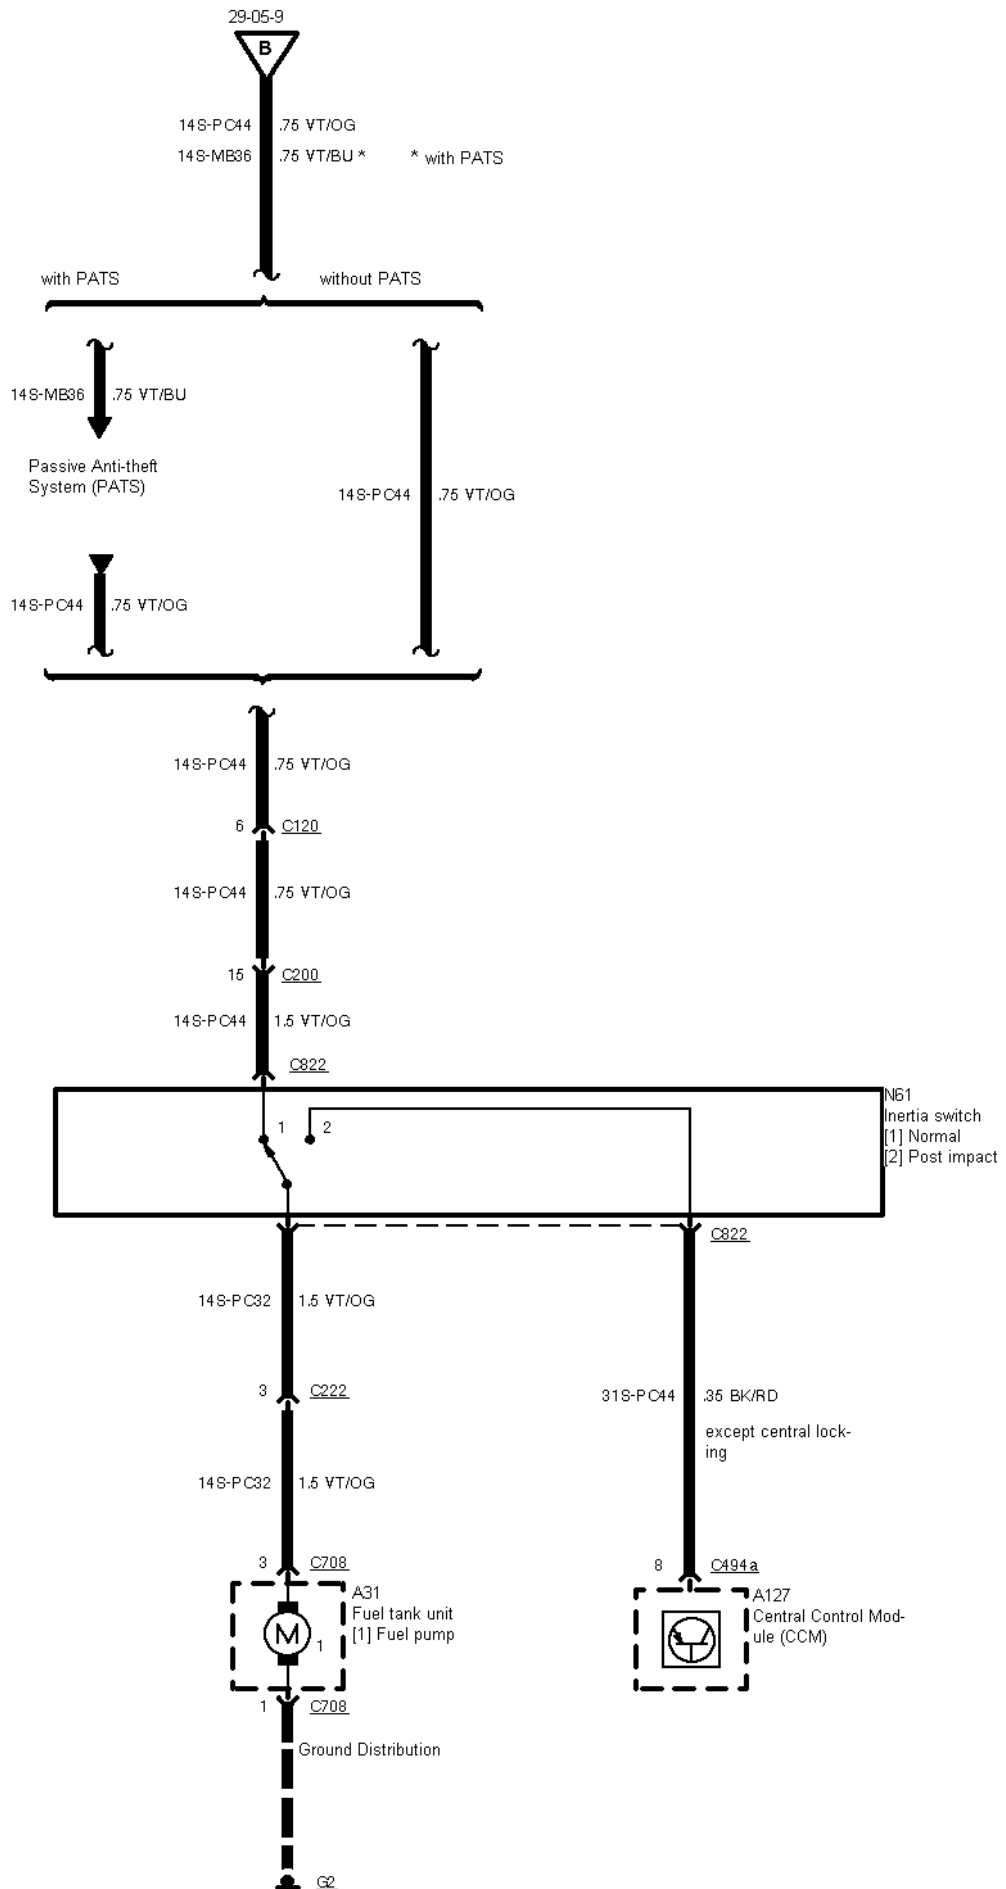

29-05-001 , Engine Control 2,9 I V6 12V EFI , Ignition

29-05-002 , Engine Control 2,9 I V6 12V EFI , Ignition

29-05-003 , Engine Control 2,9 I V6 12V EFI , Fuel injectors

29-05-012 , Engine Control 2,9 I V6 12V EFI

29-05-015 , Engine Control 2,9 I V6 12V EFI , Engine cooling fan

2 Circuit Description
