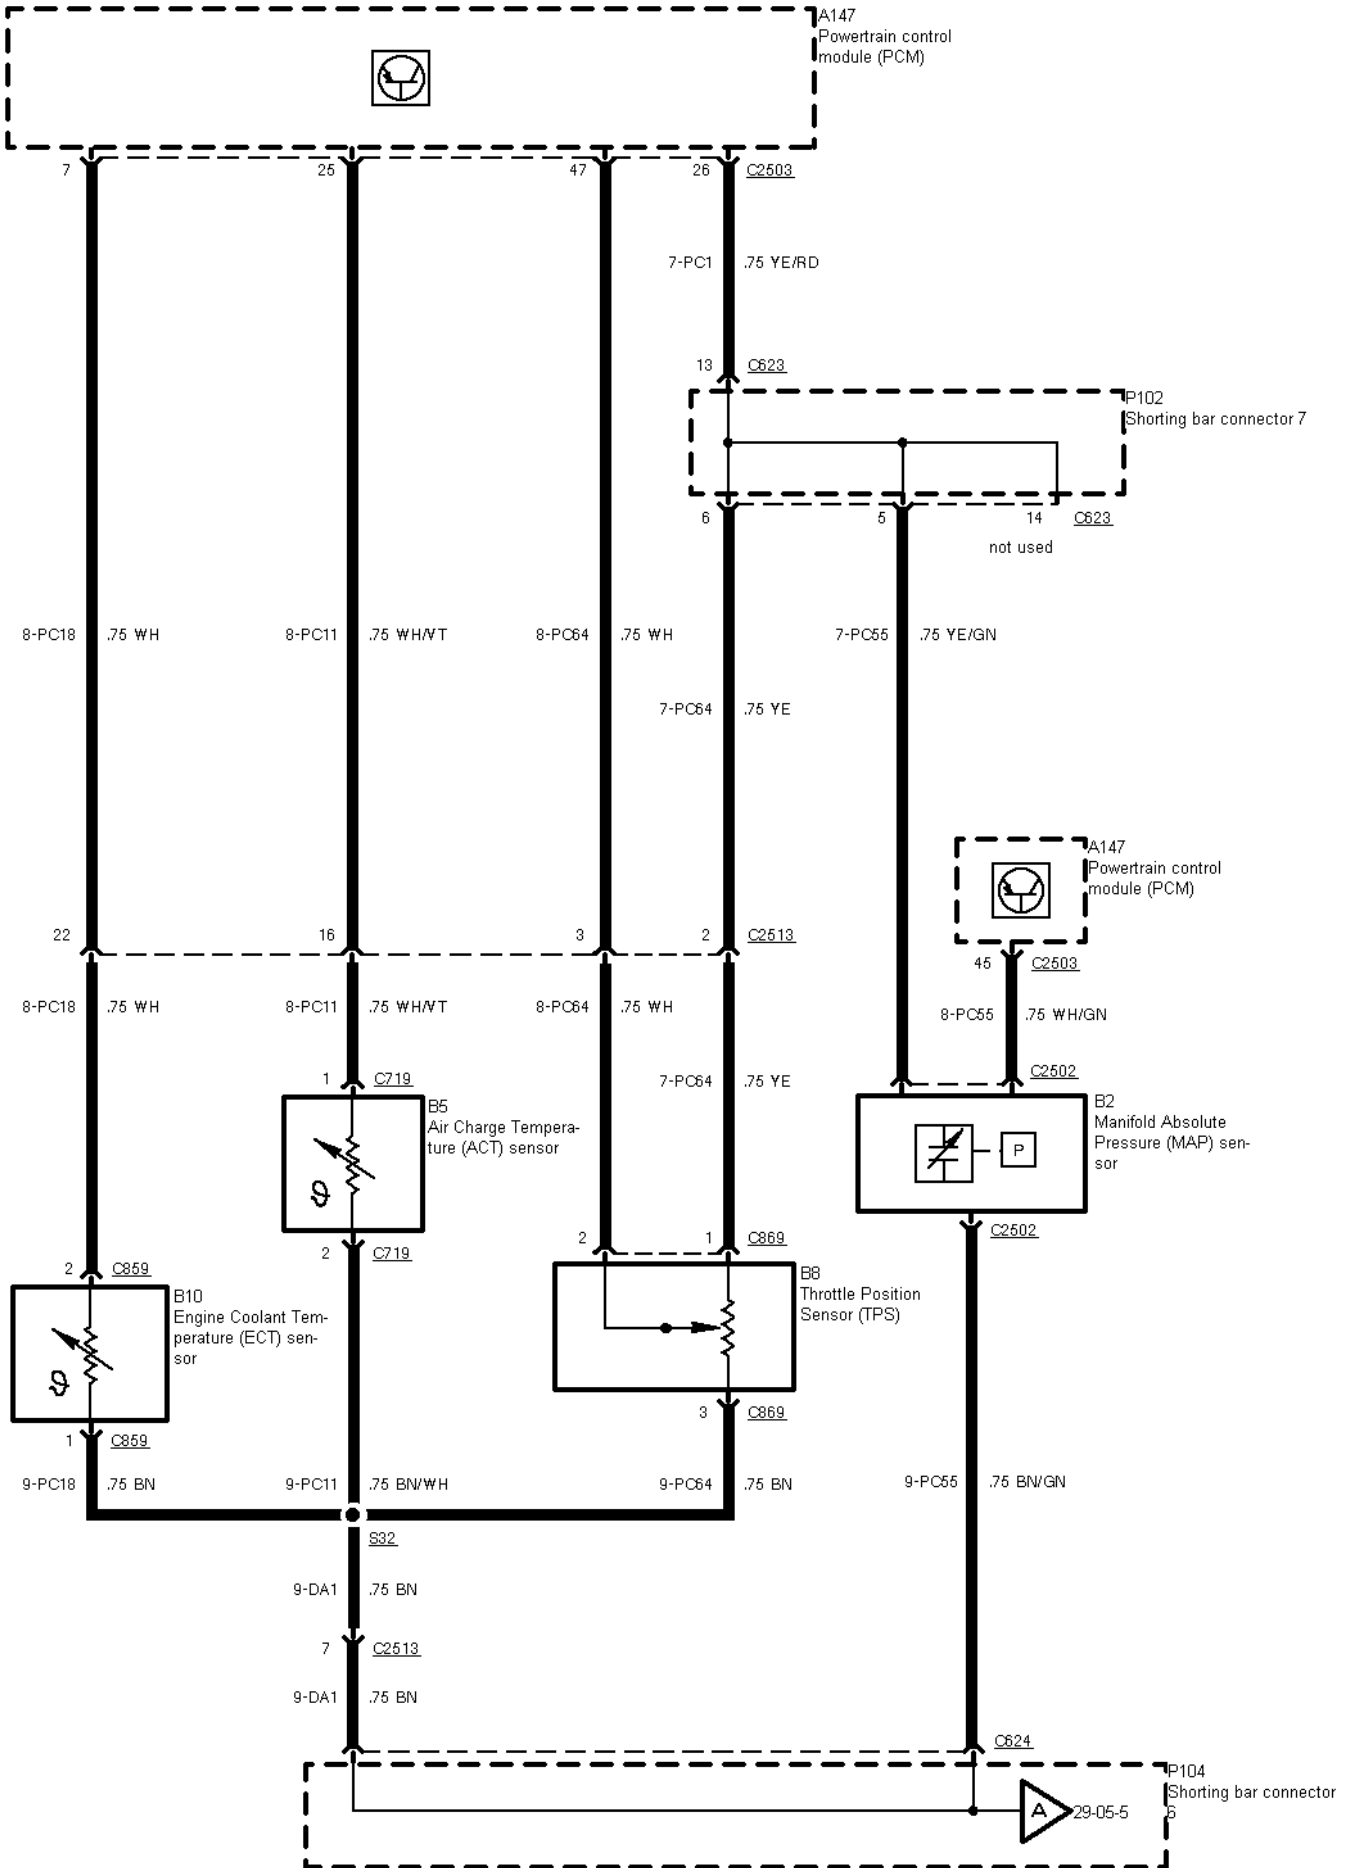

29-05-001 , Engine Control 2,9 I V6 12V EFI , Ignition

29-05-002 , Engine Control 2,9 I V6 12V EFI , Ignition

29-05-003 , Engine Control 2,9 I V6 12V EFI , Fuel injectors

29-05-012 , Engine Control 2,9 I V6 12V EFI

29-05-015 , Engine Control 2,9 I V6 12V EFI , Engine cooling fan

2 Circuit Description
