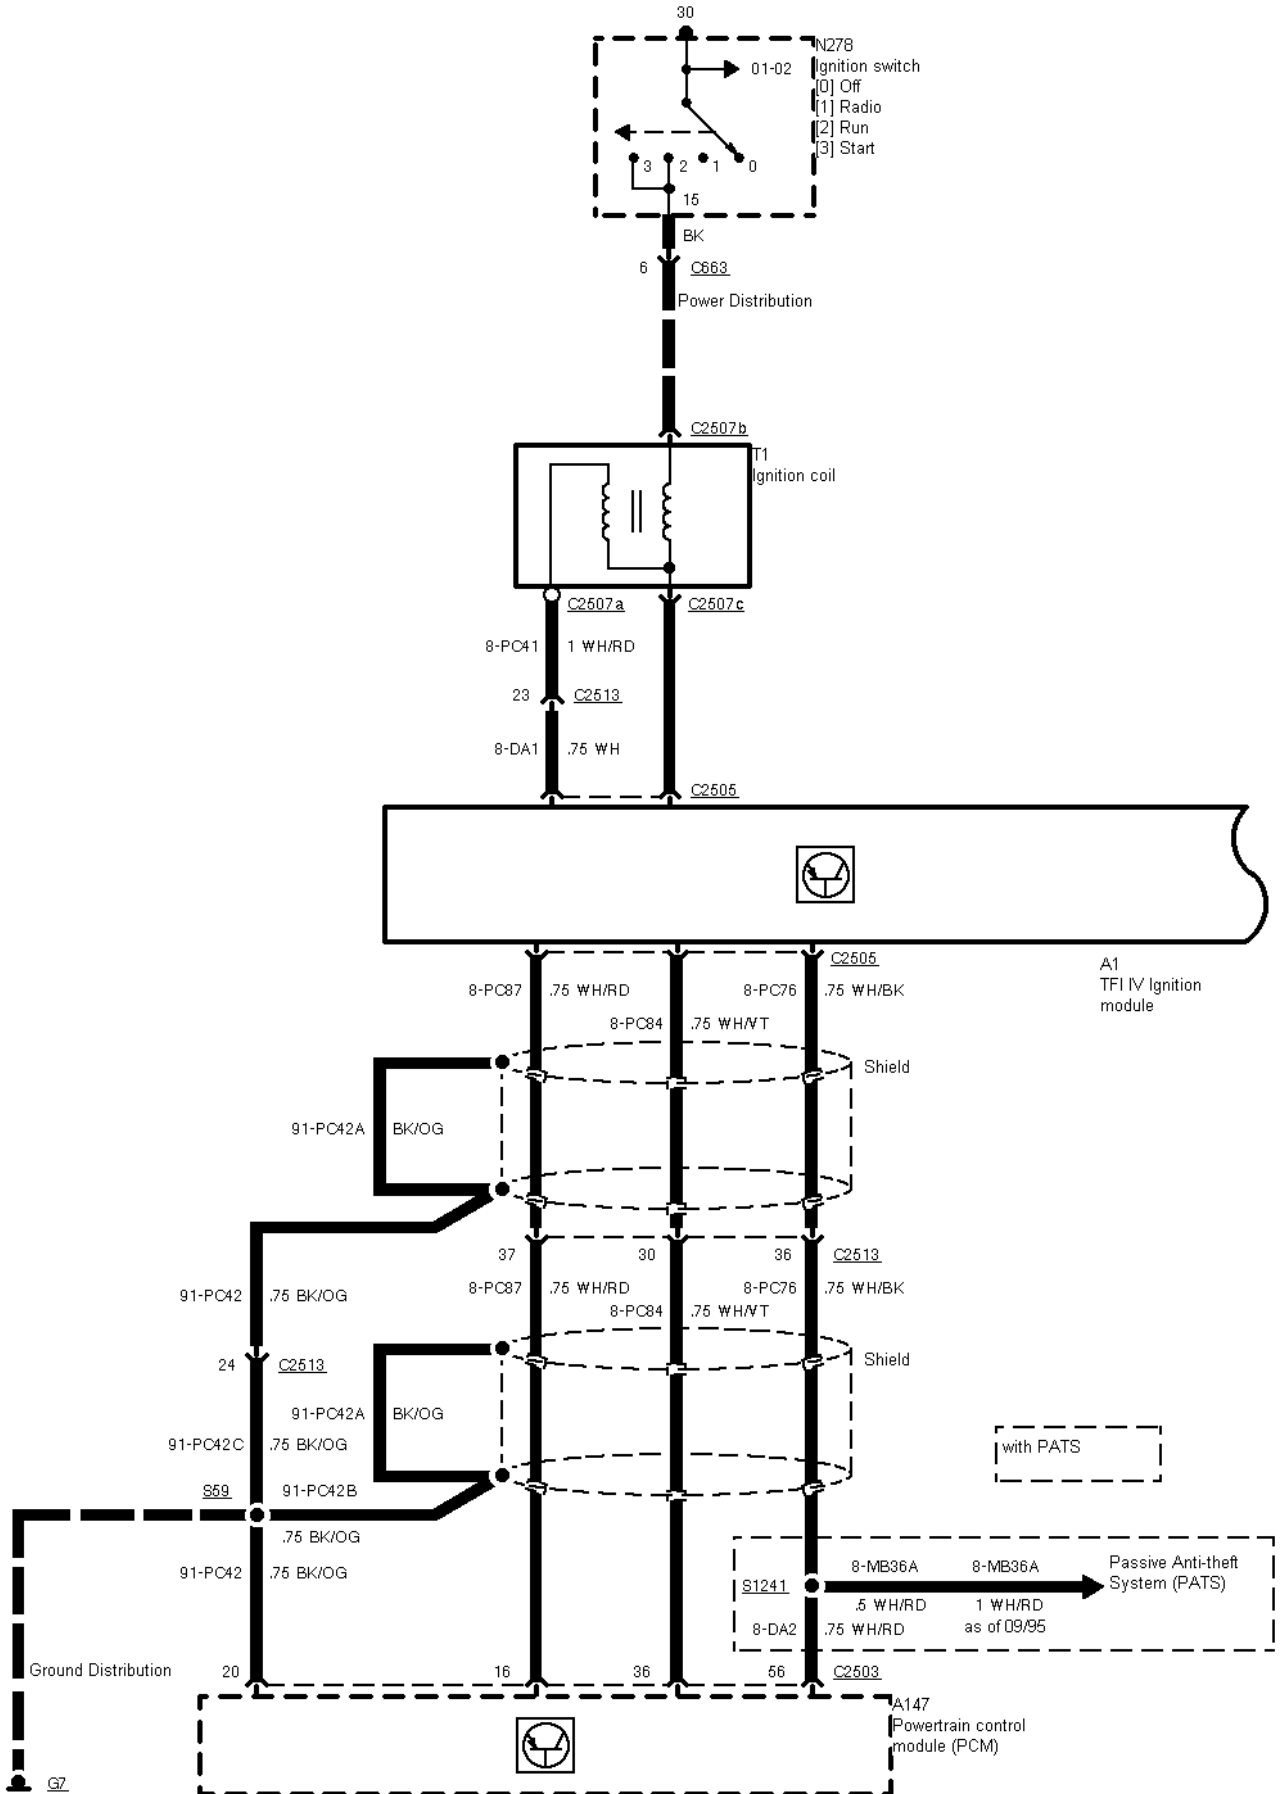

29-05-001 , Engine Control 2,9 I V6 12V EFI , Ignition

29-05-002 , Engine Control 2,9 I V6 12V EFI , Ignition

29-05-003 , Engine Control 2,9 I V6 12V EFI , Fuel injectors

29-05-012 , Engine Control 2,9 I V6 12V EFI

29-05-015 , Engine Control 2,9 I V6 12V EFI , Engine cooling fan

2 Circuit Description
