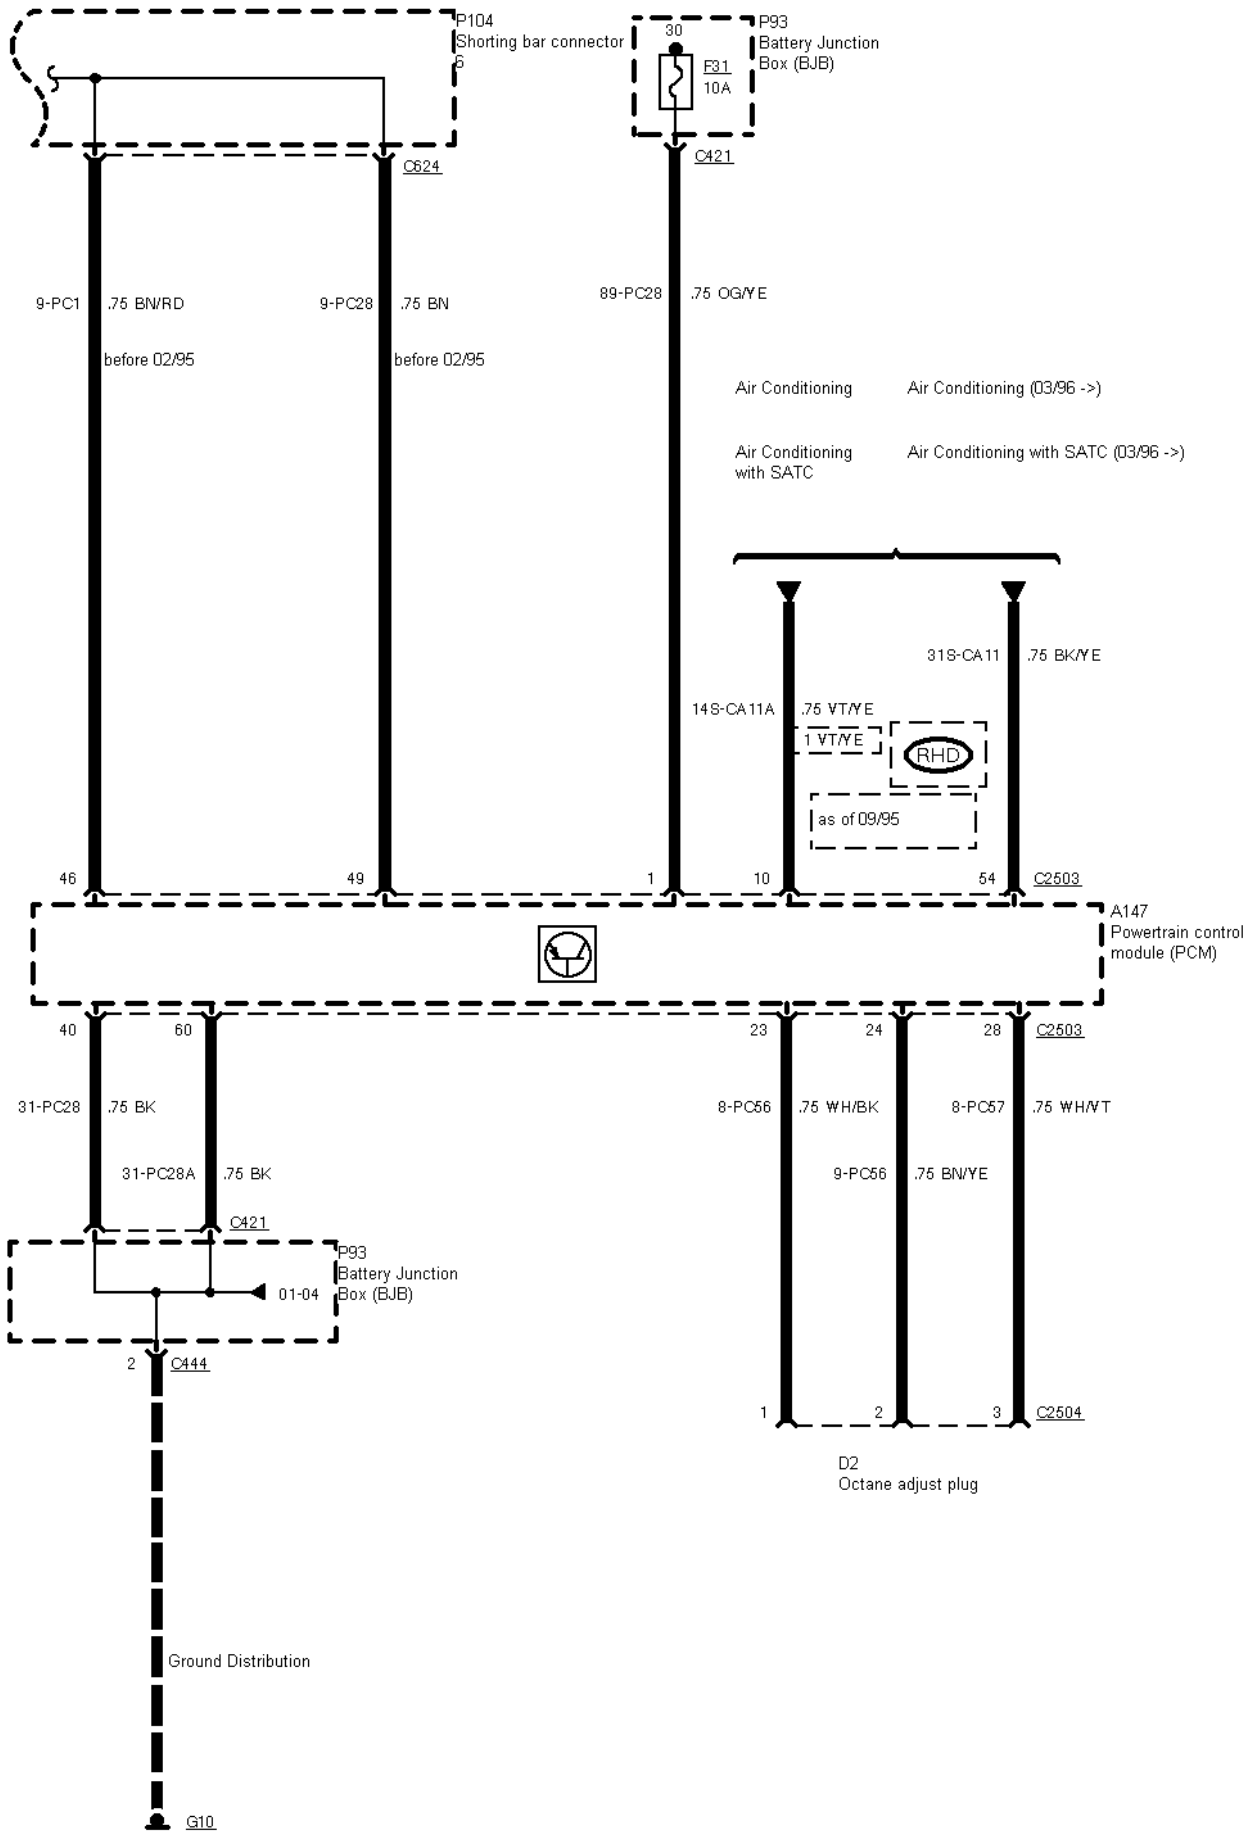

29-05-001 , Engine Control 2,9 I V6 12V EFI , Ignition

29-05-002 , Engine Control 2,9 I V6 12V EFI , Ignition

29-05-003 , Engine Control 2,9 I V6 12V EFI , Fuel injectors

29-05-012 , Engine Control 2,9 I V6 12V EFI

29-05-015 , Engine Control 2,9 I V6 12V EFI , Engine cooling fan

2 Circuit Description
