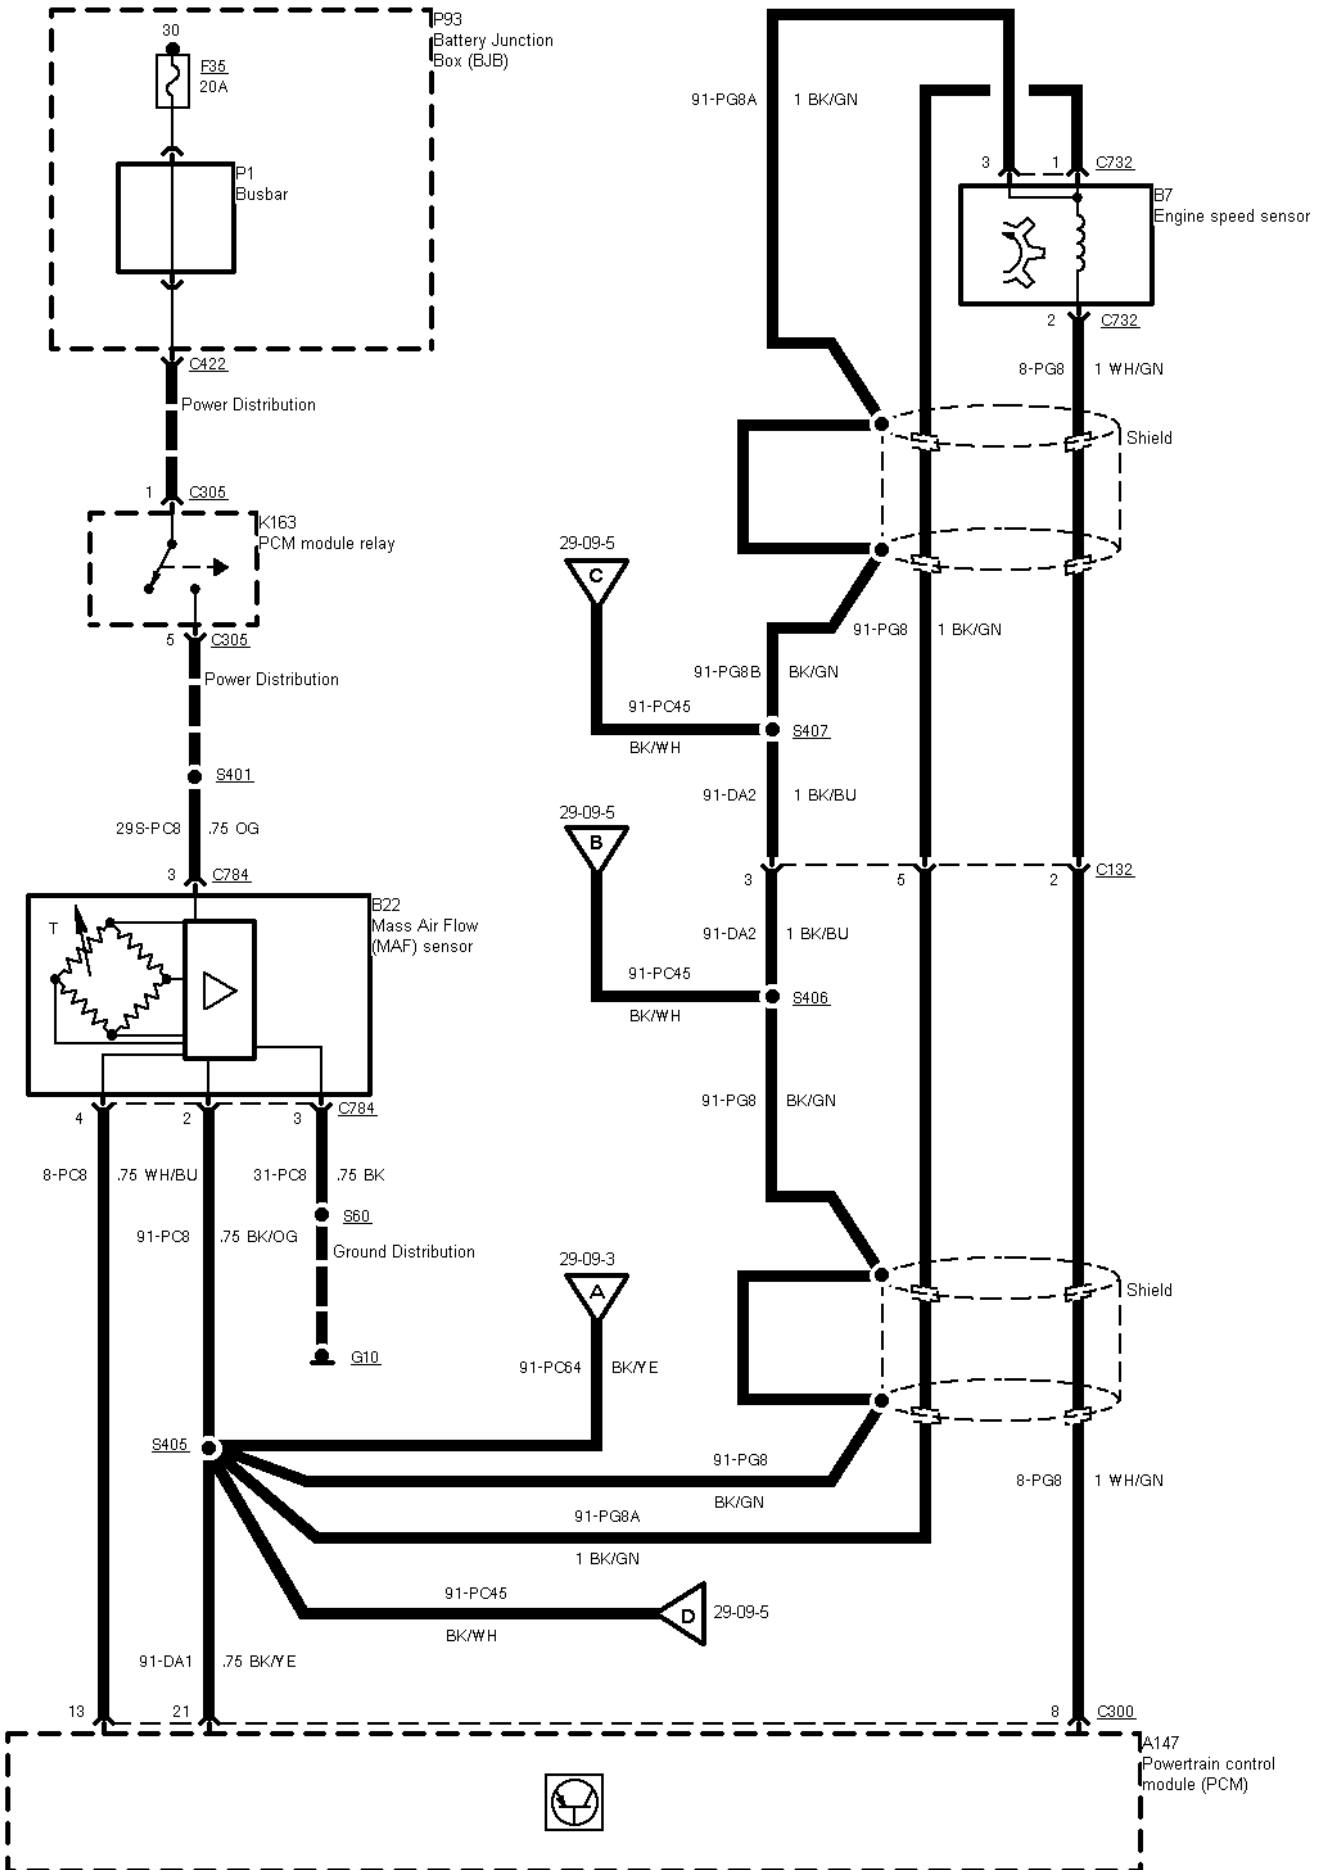

29-09-001 , Engine Control 2,5 I TCI Diesel (Automatic Transmission)

29-09-002 , Engine Control 2,5 I TCI Diesel (Automatic Transmission) , Sensors

29-09-003 , Engine Control 2,5 I TCI Diesel (Automatic Transmission)

29-09-004 , Engine Control 2,5 I TCI Diesel (Automatic Transmission) , Sensors

29-09-005 , Engine Control 2,5 I TCI Diesel (Automatic Transmission)

29-09-006 , Engine Control 2,5 I TCI Diesel (Automatic Transmission)

29-09-007 , Engine Control 2,5 I TCI Diesel (Automatic Transmission)

29-09-008 , Engine Control 2,5 I TCI Diesel (Automatic Transmission)

29-09-009 , Engine Control 2,5 I TCI Diesel (Automatic Transmission) , Pre-glow system

29-09-010 , Engine Control 2,5 I TCI Diesel (Automatic Transmission)

29-09-011 , Engine Control 2,5 I TCI Diesel (Automatic Transmission)

29-09-012 , Engine Control 2,5 I TCI Diesel (Automatic Transmission)