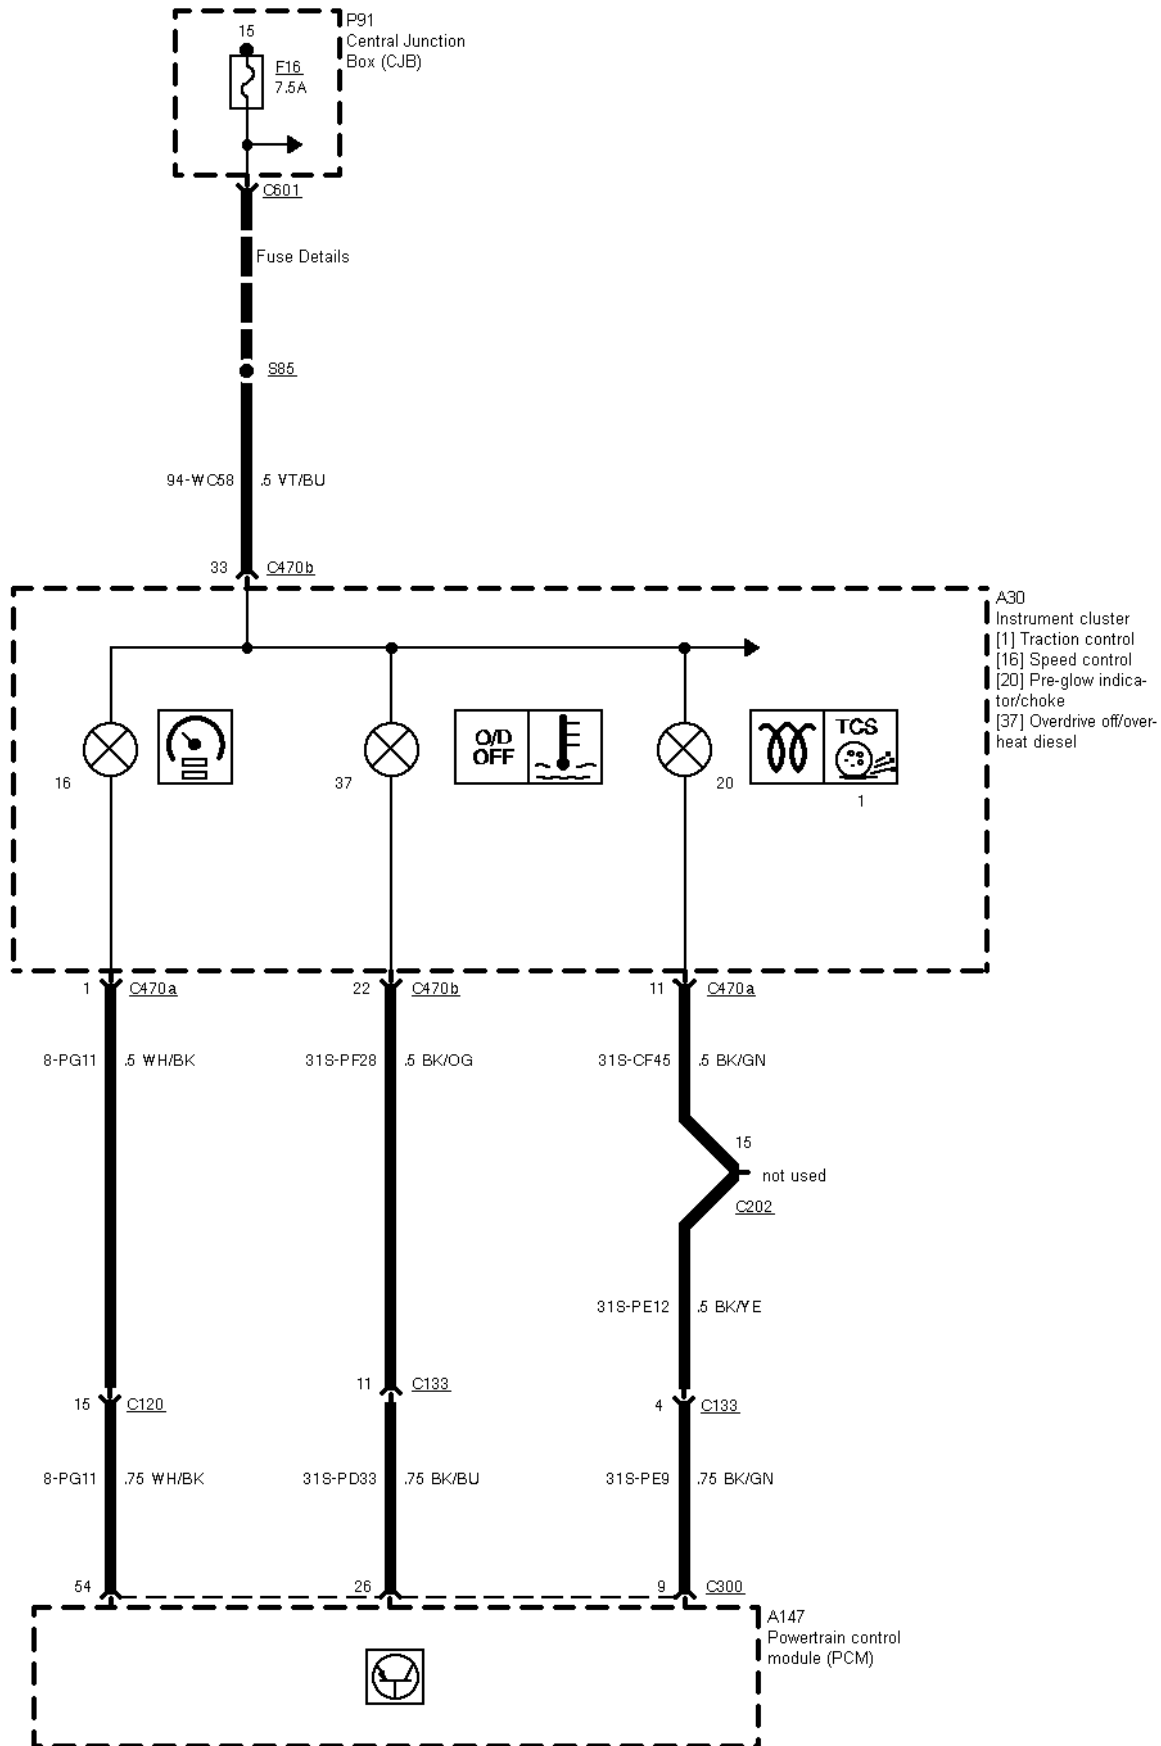

29-09-001 , Engine Control 2,5 I TCI Diesel (Automatic Transmission)

29-09-002 , Engine Control 2,5 I TCI Diesel (Automatic Transmission) , Sensors

29-09-003 , Engine Control 2,5 I TCI Diesel (Automatic Transmission)

29-09-004 , Engine Control 2,5 I TCI Diesel (Automatic Transmission) , Sensors

29-09-005 , Engine Control 2,5 I TCI Diesel (Automatic Transmission)

29-09-006 , Engine Control 2,5 I TCI Diesel (Automatic Transmission)

29-09-007 , Engine Control 2,5 I TCI Diesel (Automatic Transmission)

29-09-008 , Engine Control 2,5 I TCI Diesel (Automatic Transmission)

29-09-009 , Engine Control 2,5 I TCI Diesel (Automatic Transmission) , Pre-glow system

29-09-010 , Engine Control 2,5 I TCI Diesel (Automatic Transmission)

29-09-011 , Engine Control 2,5 I TCI Diesel (Automatic Transmission)

29-09-012 , Engine Control 2,5 I TCI Diesel (Automatic Transmission)