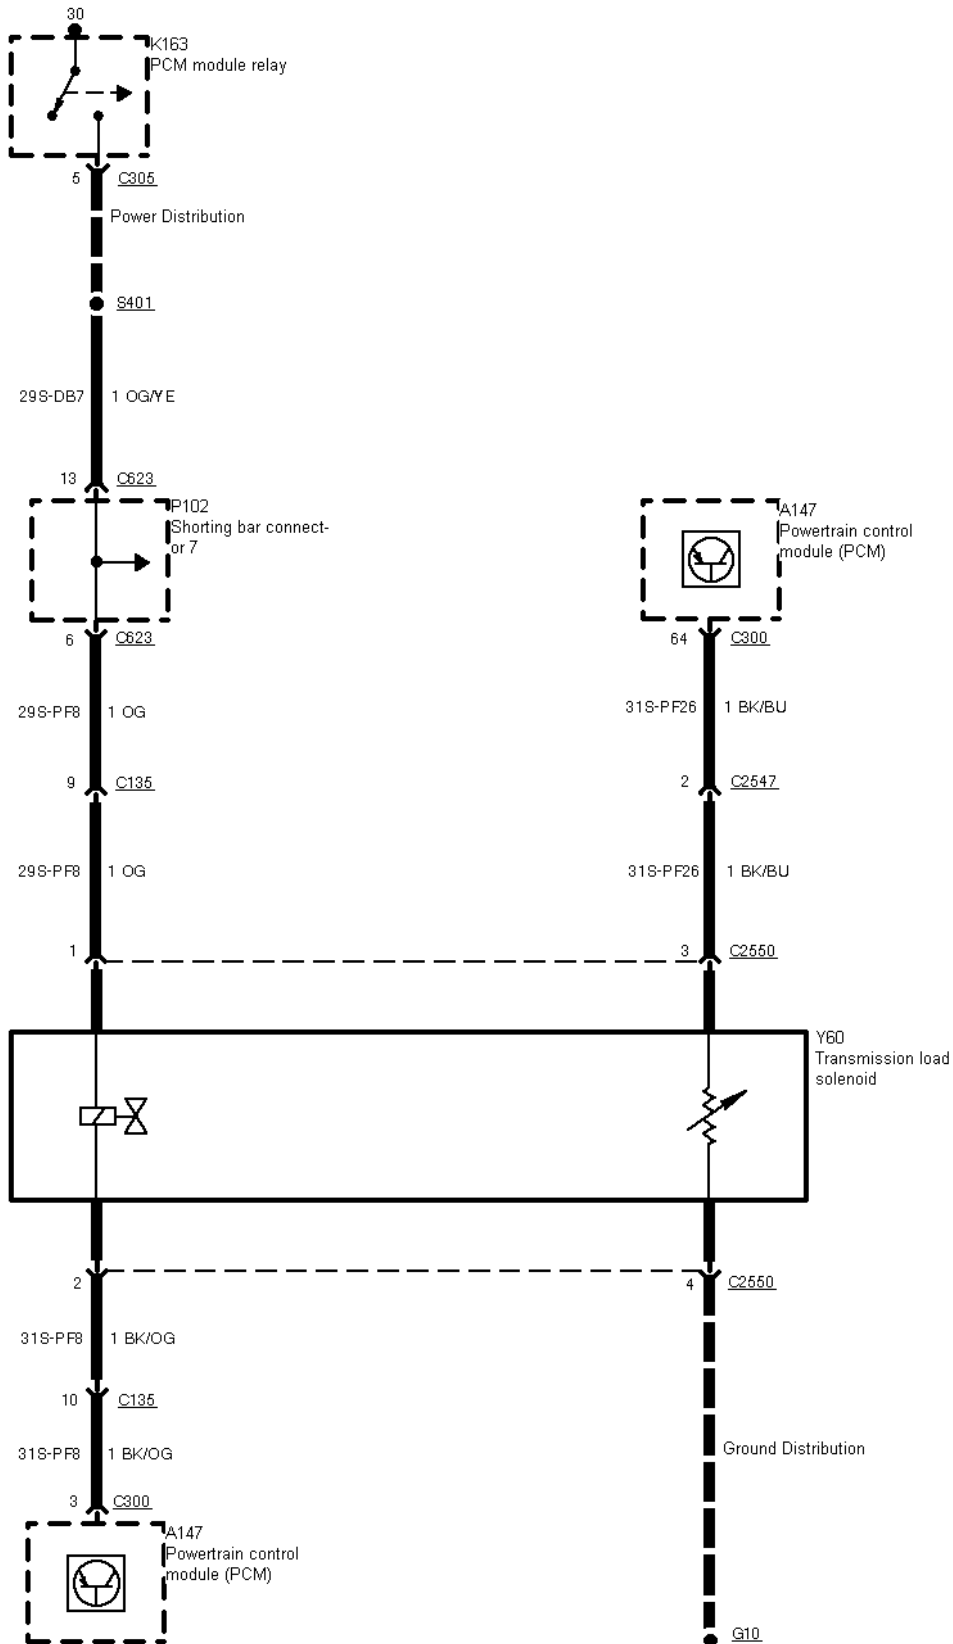

29-09-013 , Engine Control 2,5 I TCI Diesel (Automatic Transmission)