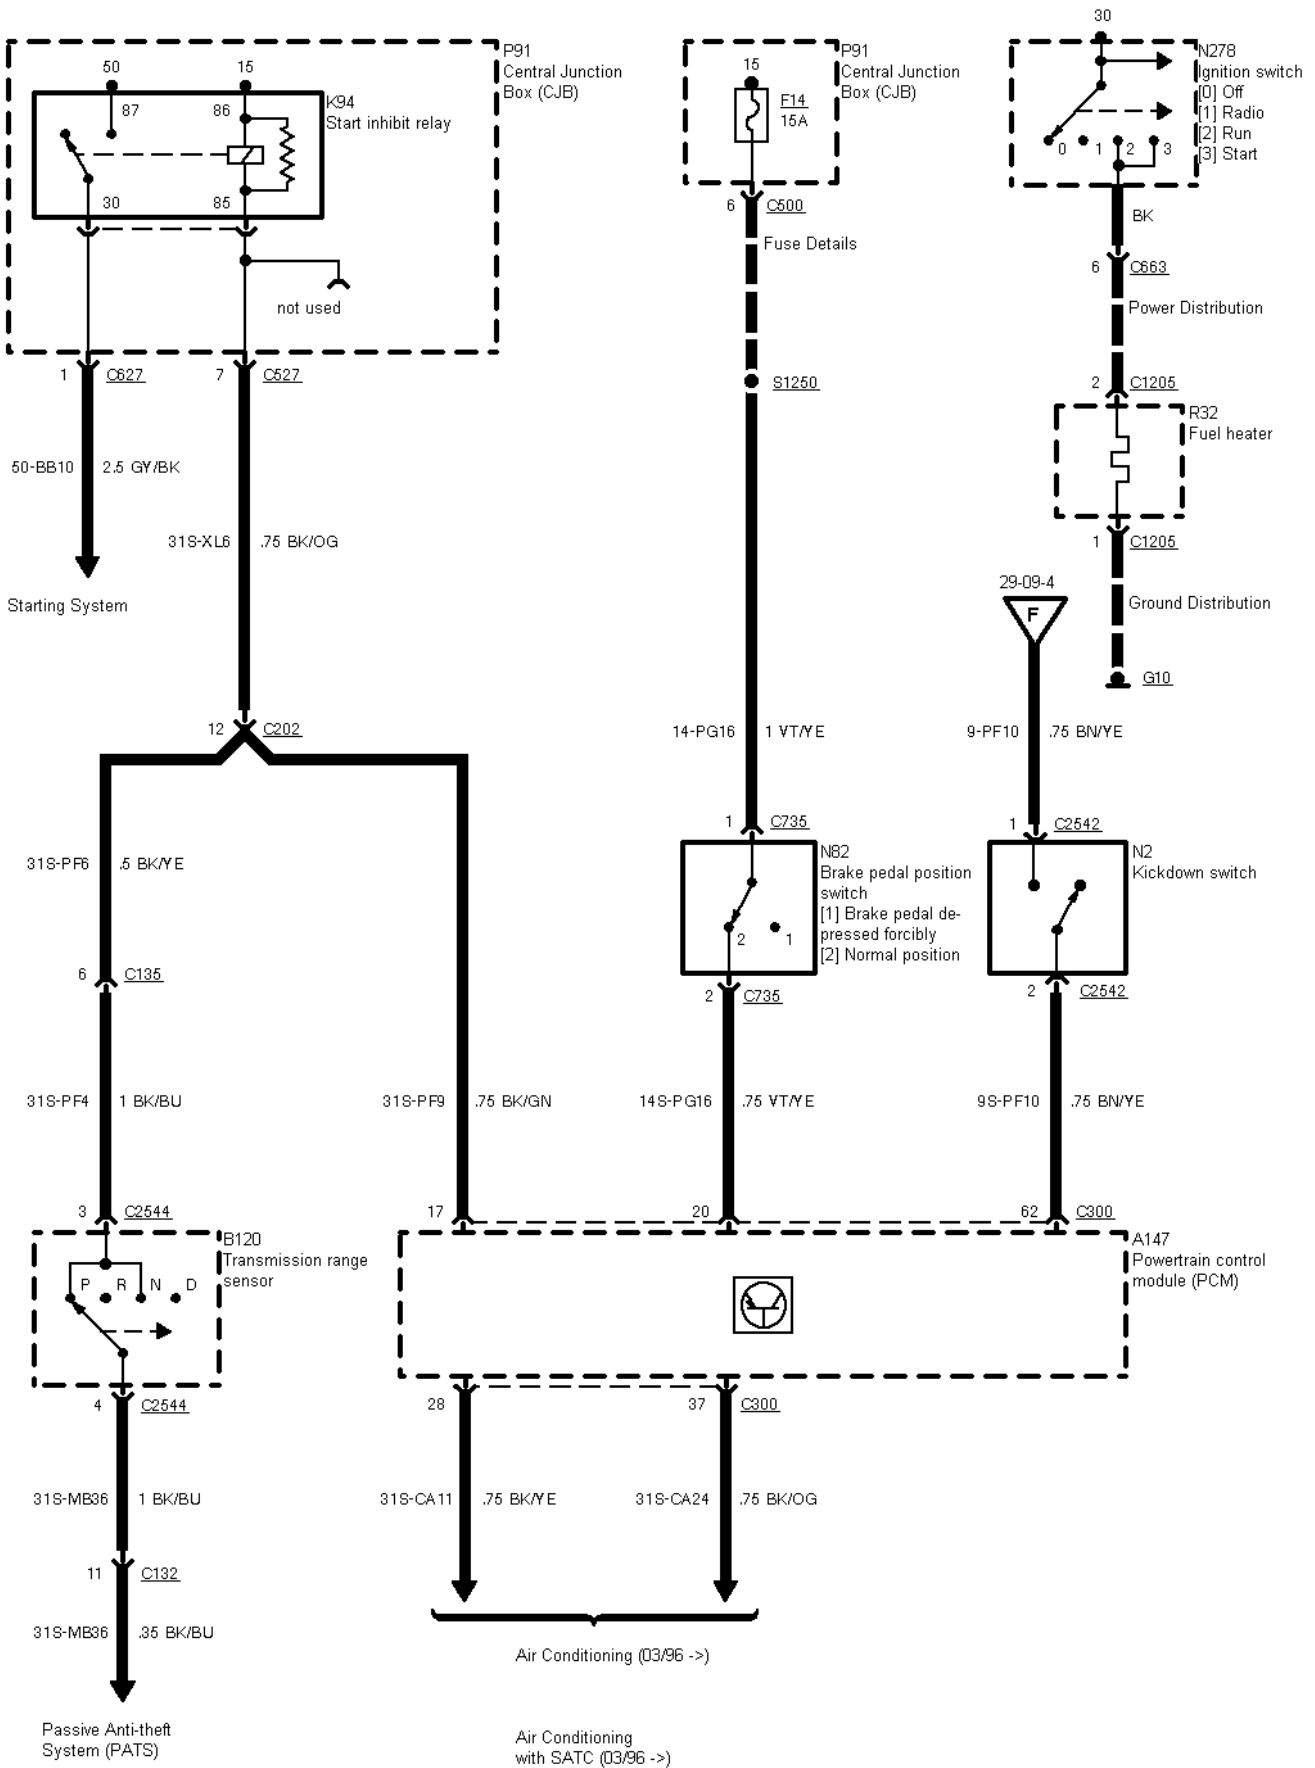

29-09-001 , Engine Control 2,5 I TCI Diesel (Automatic Transmission)

29-09-002 , Engine Control 2,5 I TCI Diesel (Automatic Transmission) , Sensors

29-09-003 , Engine Control 2,5 I TCI Diesel (Automatic Transmission)

29-09-004 , Engine Control 2,5 I TCI Diesel (Automatic Transmission) , Sensors

29-09-005 , Engine Control 2,5 I TCI Diesel (Automatic Transmission)

29-09-006 , Engine Control 2,5 I TCI Diesel (Automatic Transmission)

29-09-007 , Engine Control 2,5 I TCI Diesel (Automatic Transmission)

29-09-008 , Engine Control 2,5 I TCI Diesel (Automatic Transmission)

29-09-009 , Engine Control 2,5 I TCI Diesel (Automatic Transmission) , Pre-glow system

29-09-010 , Engine Control 2,5 I TCI Diesel (Automatic Transmission)

29-09-011 , Engine Control 2,5 I TCI Diesel (Automatic Transmission)

29-09-012 , Engine Control 2,5 I TCI Diesel (Automatic Transmission)