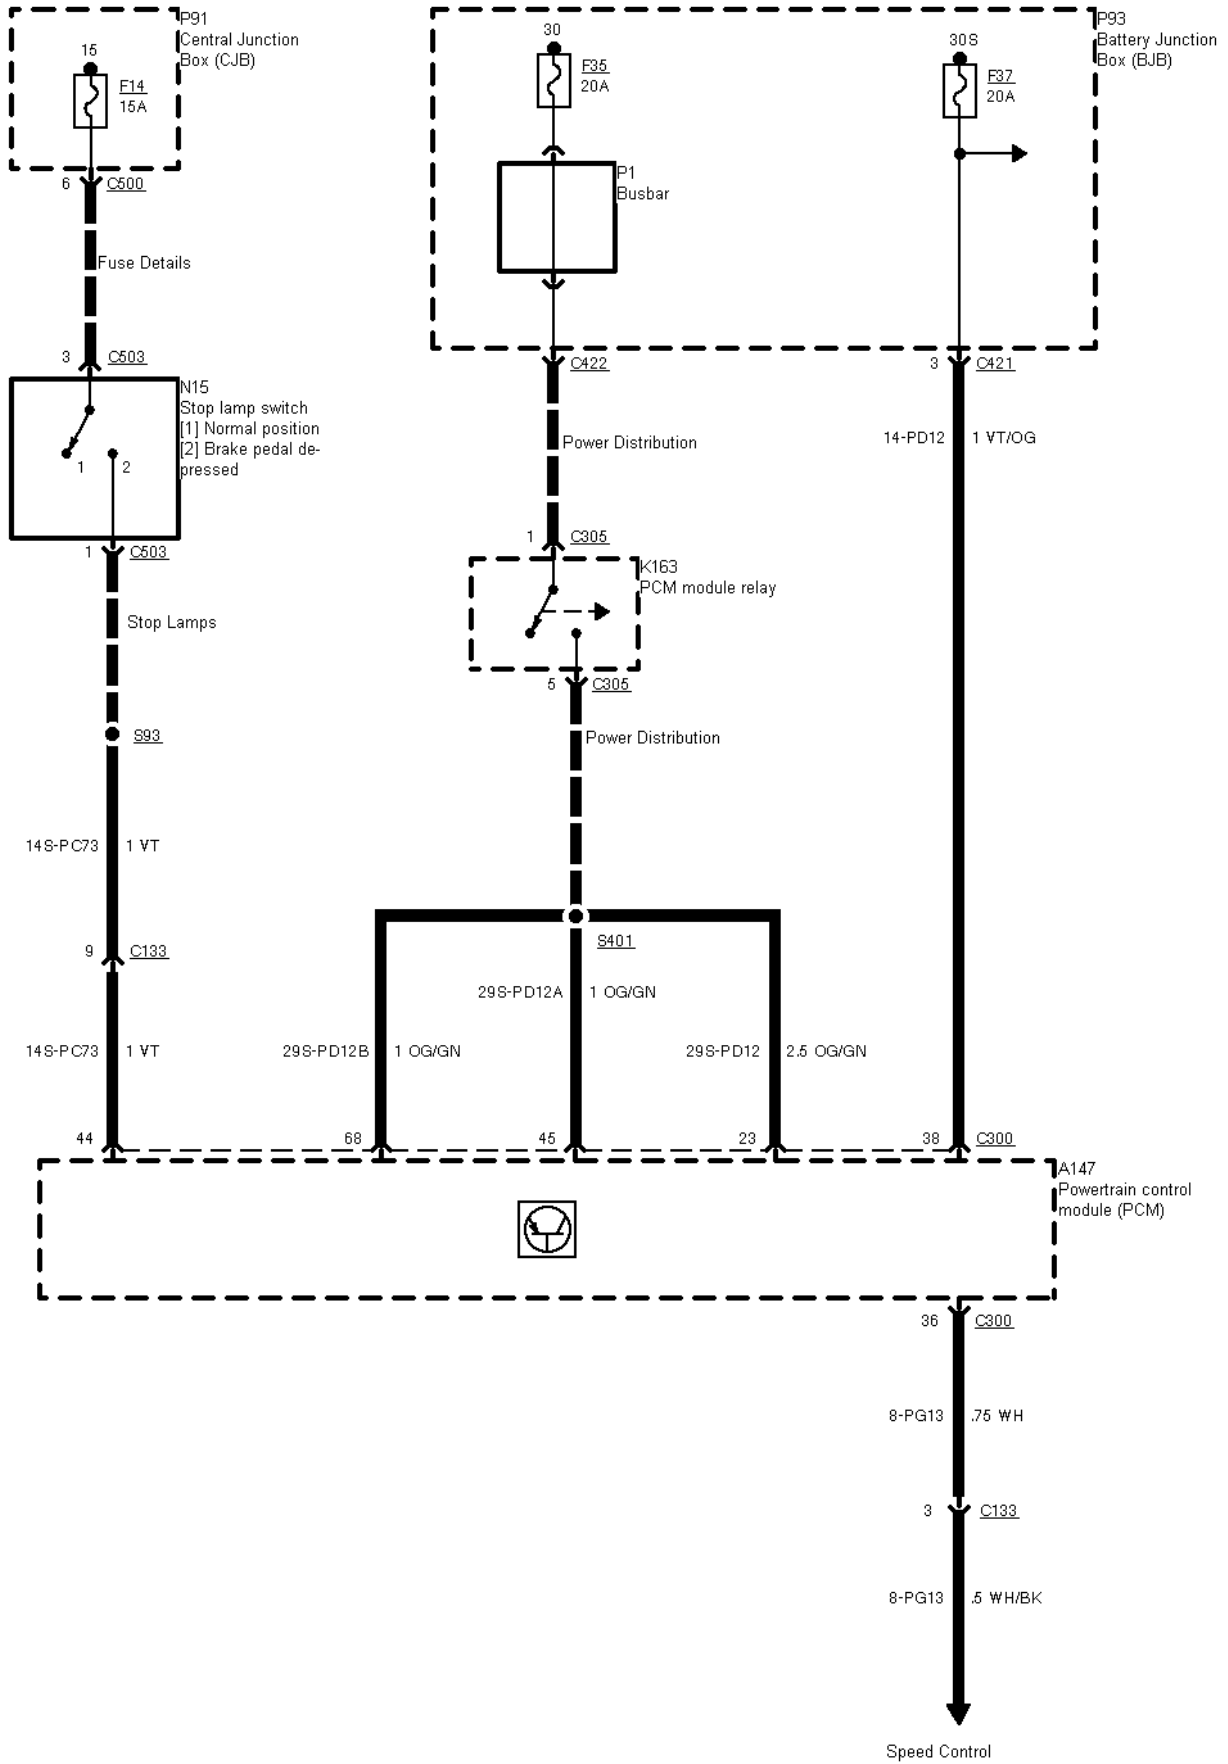

29-09-001 , Engine Control 2,5 I TCI Diesel (Automatic Transmission)

29-09-002 , Engine Control 2,5 I TCI Diesel (Automatic Transmission) , Sensors

29-09-003 , Engine Control 2,5 I TCI Diesel (Automatic Transmission)

29-09-004 , Engine Control 2,5 I TCI Diesel (Automatic Transmission) , Sensors

29-09-005 , Engine Control 2,5 I TCI Diesel (Automatic Transmission)

29-09-006 , Engine Control 2,5 I TCI Diesel (Automatic Transmission)

29-09-007 , Engine Control 2,5 I TCI Diesel (Automatic Transmission)

29-09-008 , Engine Control 2,5 I TCI Diesel (Automatic Transmission)

29-09-009 , Engine Control 2,5 I TCI Diesel (Automatic Transmission) , Pre-glow system

29-09-010 , Engine Control 2,5 I TCI Diesel (Automatic Transmission)

29-09-011 , Engine Control 2,5 I TCI Diesel (Automatic Transmission)

29-09-012 , Engine Control 2,5 I TCI Diesel (Automatic Transmission)