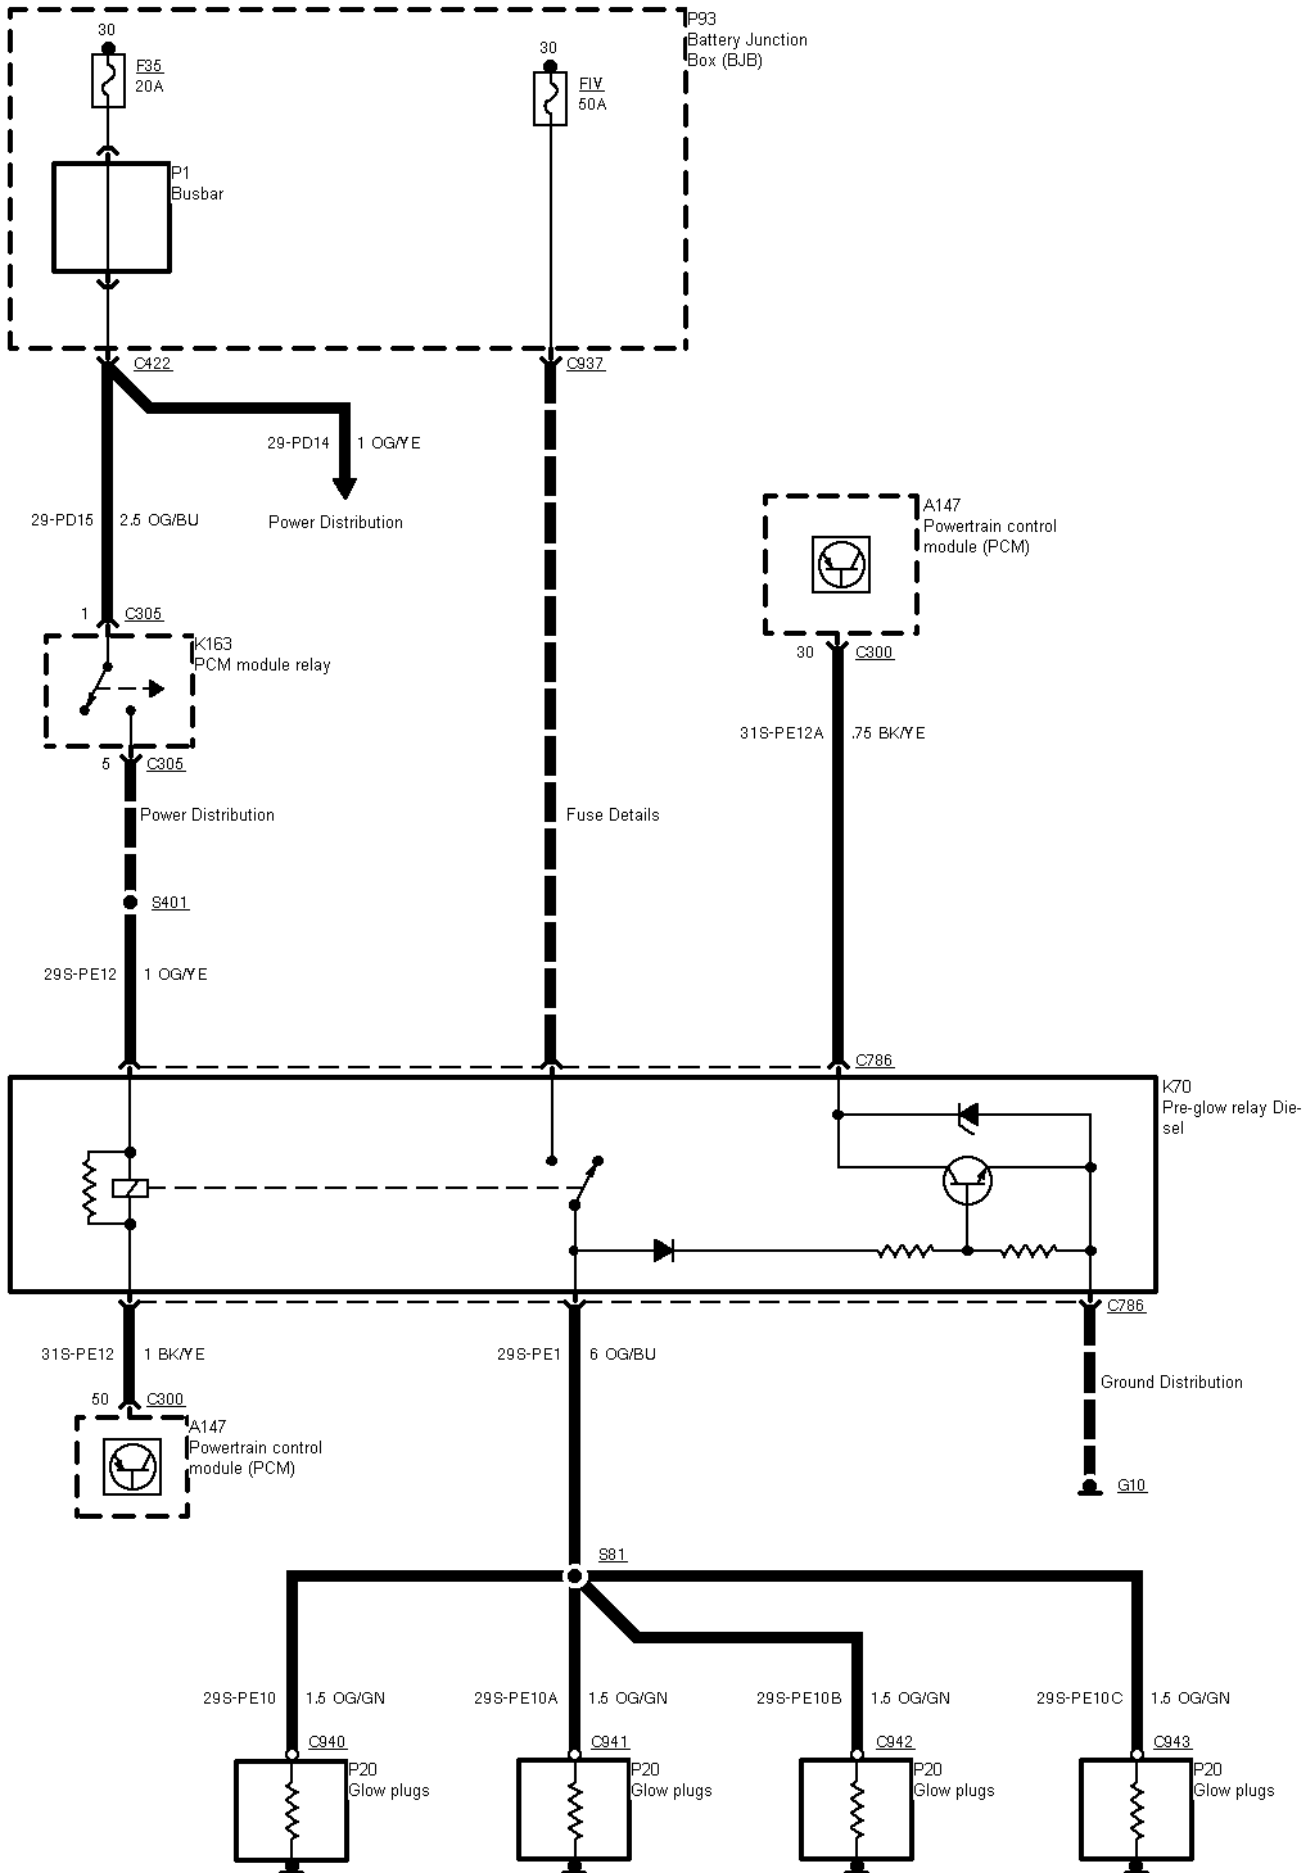

29-09-001 , Engine Control 2,5 I TCI Diesel (Automatic Transmission)

29-09-002 , Engine Control 2,5 I TCI Diesel (Automatic Transmission) , Sensors

29-09-003 , Engine Control 2,5 I TCI Diesel (Automatic Transmission)

29-09-004 , Engine Control 2,5 I TCI Diesel (Automatic Transmission) , Sensors

29-09-005 , Engine Control 2,5 I TCI Diesel (Automatic Transmission)

29-09-006 , Engine Control 2,5 I TCI Diesel (Automatic Transmission)

29-09-007 , Engine Control 2,5 I TCI Diesel (Automatic Transmission)

29-09-008 , Engine Control 2,5 I TCI Diesel (Automatic Transmission)

29-09-009 , Engine Control 2,5 I TCI Diesel (Automatic Transmission) , Pre-glow system

29-09-010 , Engine Control 2,5 I TCI Diesel (Automatic Transmission)

29-09-011 , Engine Control 2,5 I TCI Diesel (Automatic Transmission)

29-09-012 , Engine Control 2,5 I TCI Diesel (Automatic Transmission)