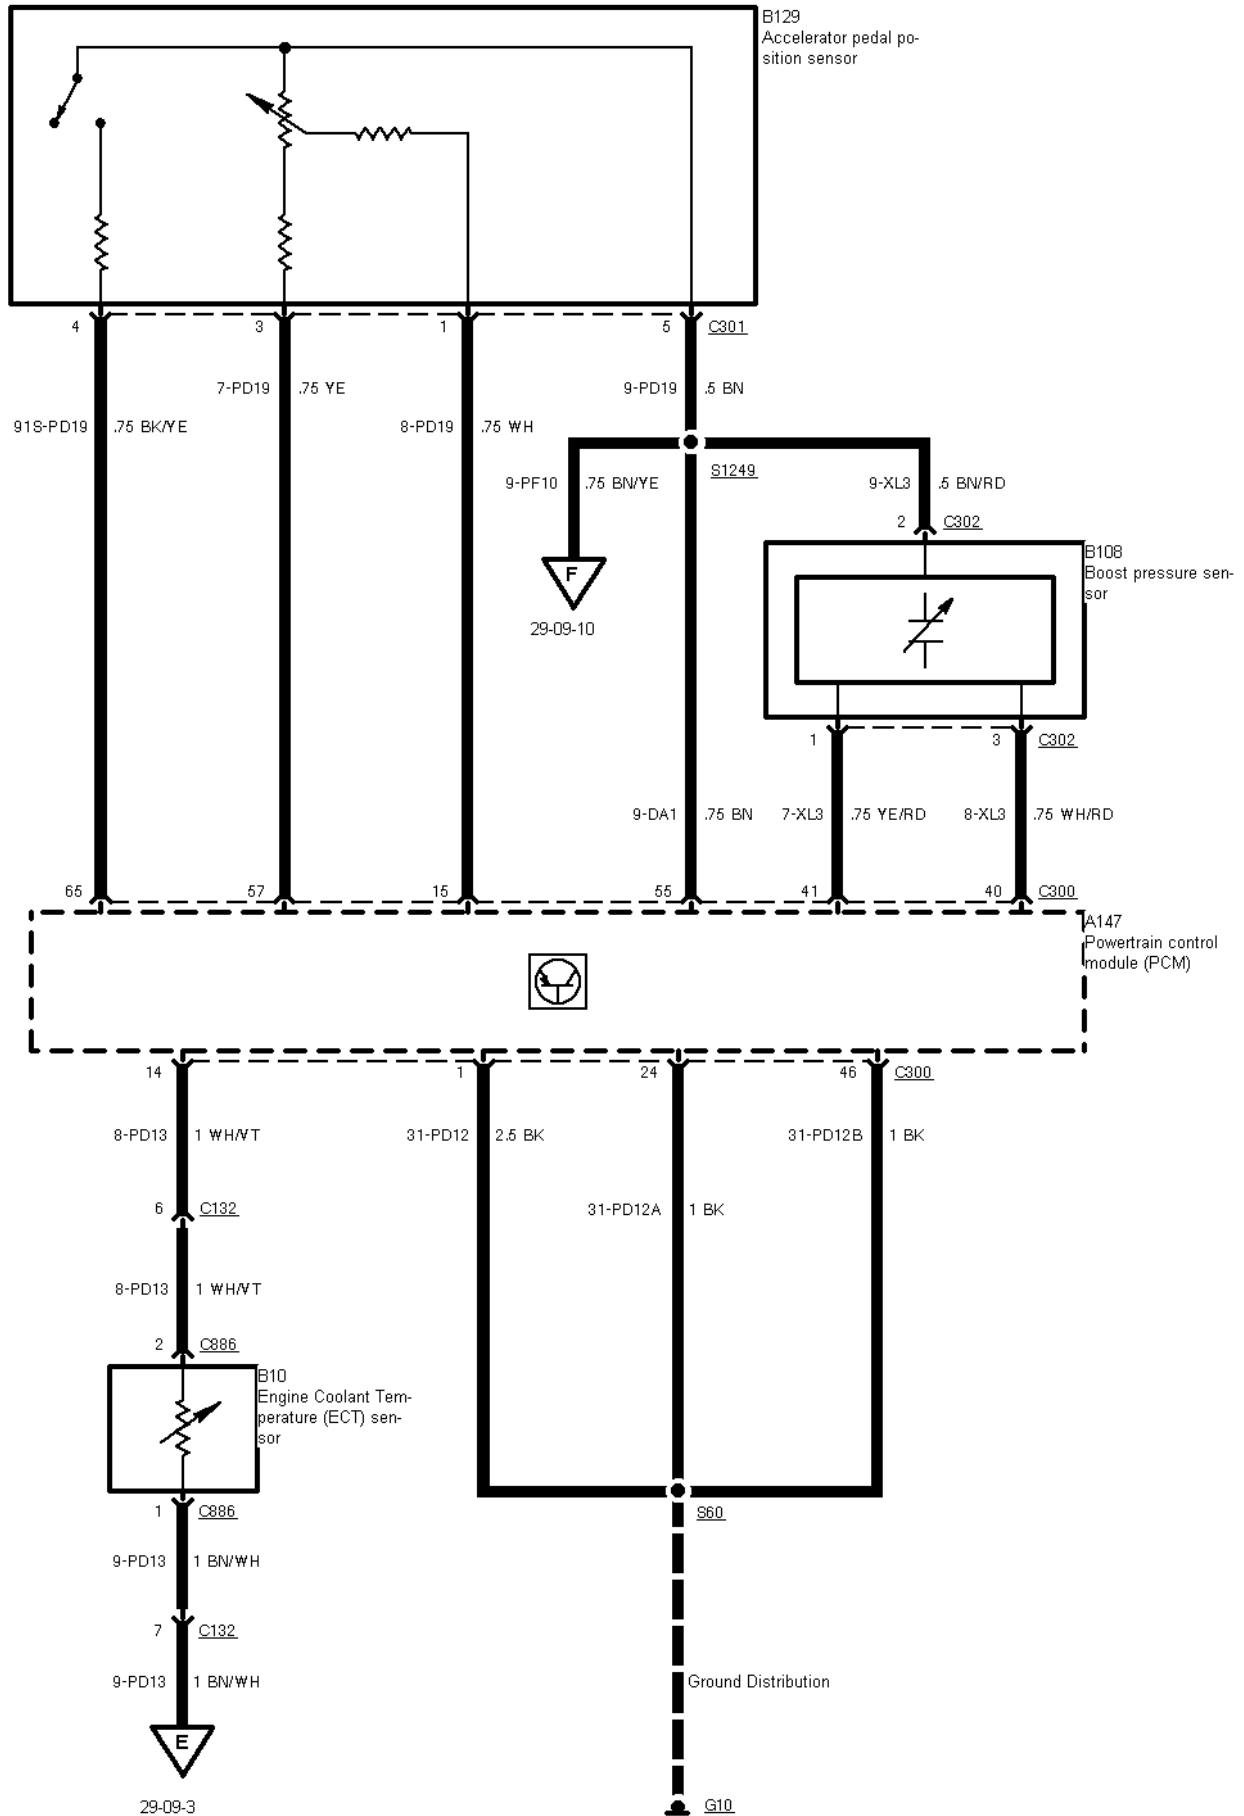

29-09-001 , Engine Control 2,5 I TCI Diesel (Automatic Transmission)

29-09-002 , Engine Control 2,5 I TCI Diesel (Automatic Transmission) , Sensors

29-09-003 , Engine Control 2,5 I TCI Diesel (Automatic Transmission)

29-09-004 , Engine Control 2,5 I TCI Diesel (Automatic Transmission) , Sensors

29-09-005 , Engine Control 2,5 I TCI Diesel (Automatic Transmission)

29-09-006 , Engine Control 2,5 I TCI Diesel (Automatic Transmission)

29-09-007 , Engine Control 2,5 I TCI Diesel (Automatic Transmission)

29-09-008 , Engine Control 2,5 I TCI Diesel (Automatic Transmission)

29-09-009 , Engine Control 2,5 I TCI Diesel (Automatic Transmission) , Pre-glow system

29-09-010 , Engine Control 2,5 I TCI Diesel (Automatic Transmission)

29-09-011 , Engine Control 2,5 I TCI Diesel (Automatic Transmission)

29-09-012 , Engine Control 2,5 I TCI Diesel (Automatic Transmission)