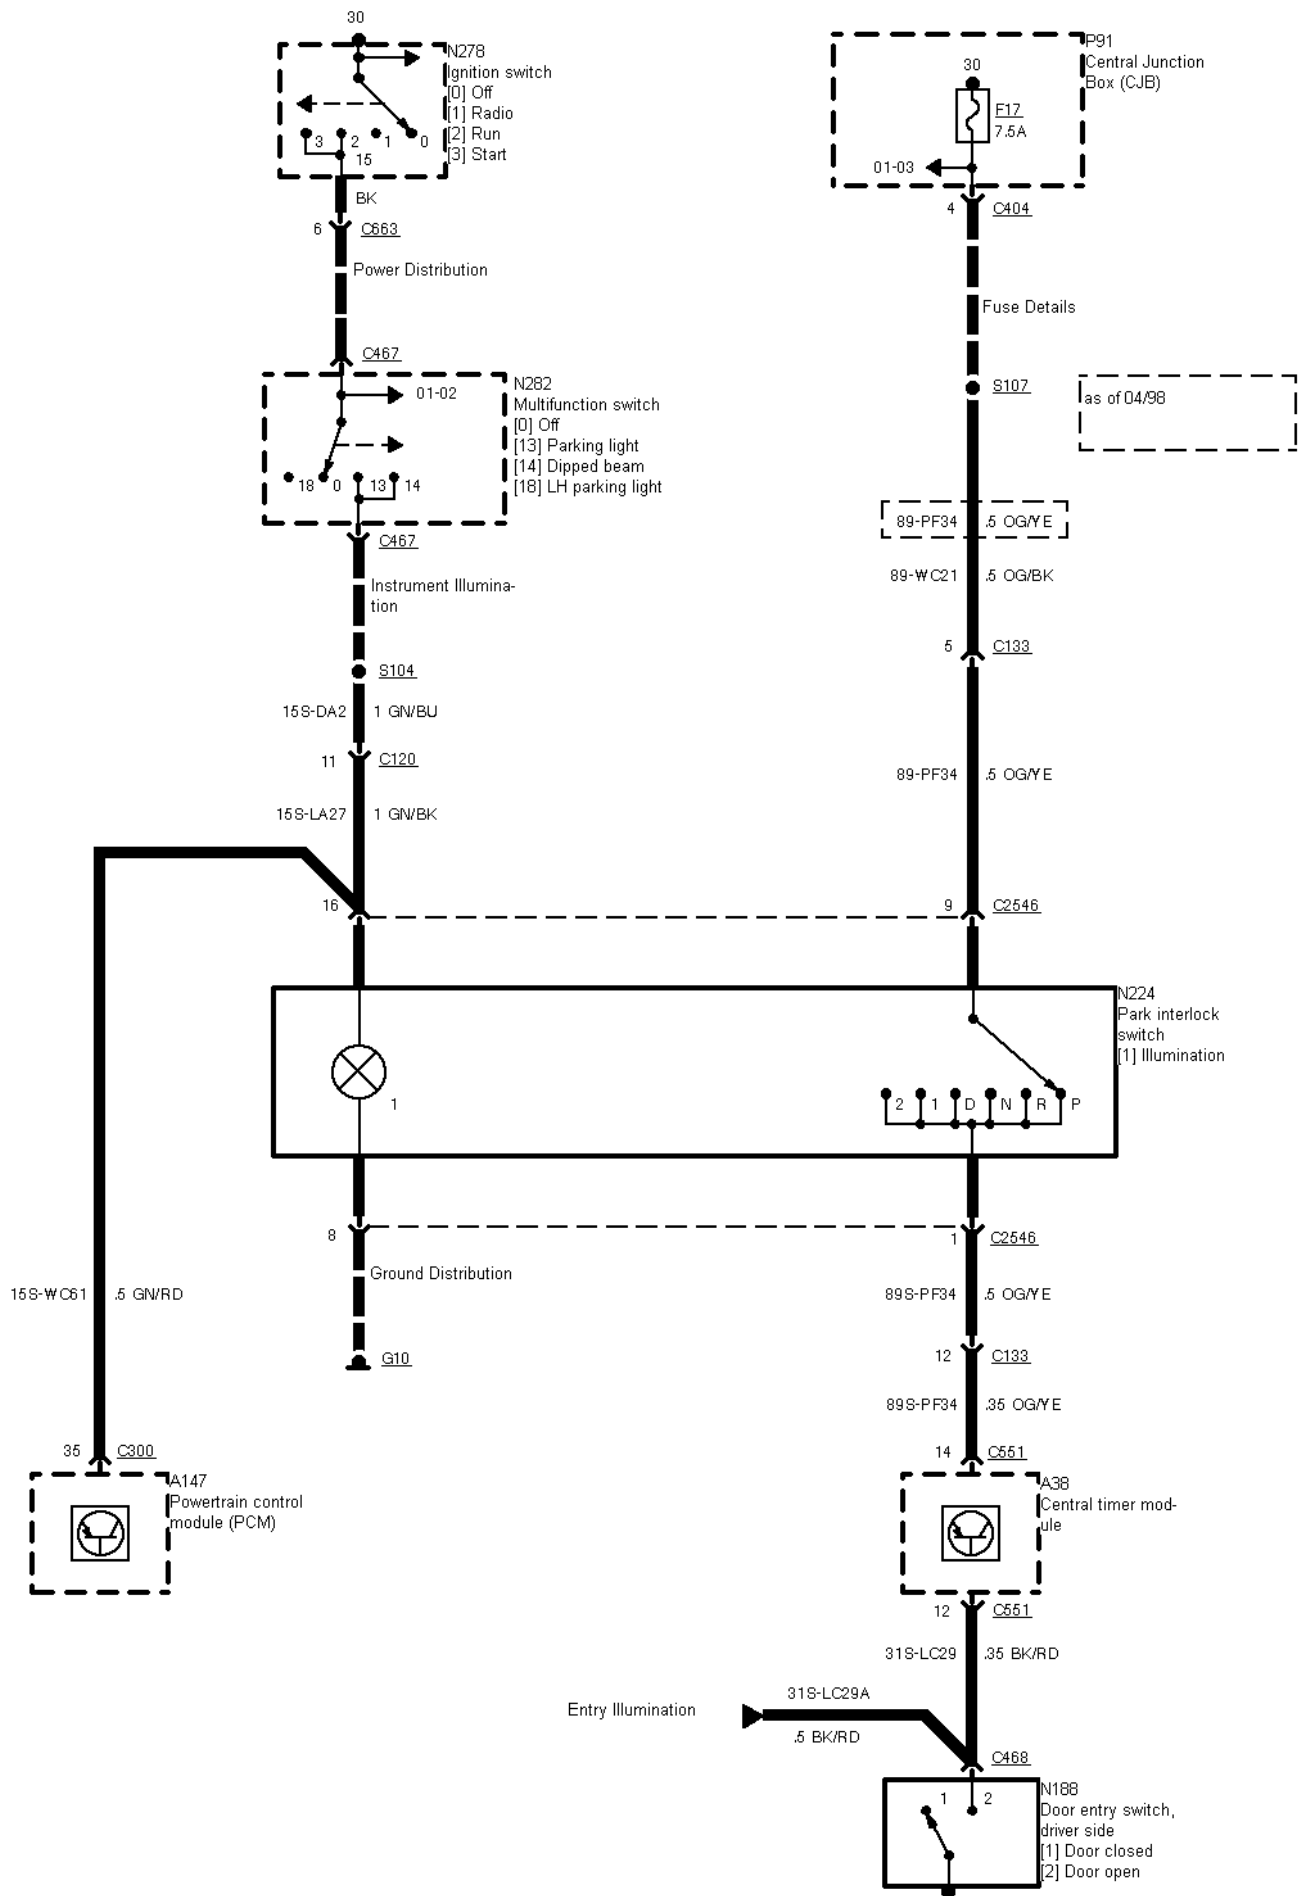

29-09-001 , Engine Control 2,5 I TCI Diesel (Automatic Transmission)

29-09-002 , Engine Control 2,5 I TCI Diesel (Automatic Transmission) , Sensors

29-09-003 , Engine Control 2,5 I TCI Diesel (Automatic Transmission)

29-09-004 , Engine Control 2,5 I TCI Diesel (Automatic Transmission) , Sensors

29-09-005 , Engine Control 2,5 I TCI Diesel (Automatic Transmission)

29-09-006 , Engine Control 2,5 I TCI Diesel (Automatic Transmission)

29-09-007 , Engine Control 2,5 I TCI Diesel (Automatic Transmission)

29-09-008 , Engine Control 2,5 I TCI Diesel (Automatic Transmission)

29-09-009 , Engine Control 2,5 I TCI Diesel (Automatic Transmission) , Pre-glow system

29-09-010 , Engine Control 2,5 I TCI Diesel (Automatic Transmission)

29-09-011 , Engine Control 2,5 I TCI Diesel (Automatic Transmission)

29-09-012 , Engine Control 2,5 I TCI Diesel (Automatic Transmission)