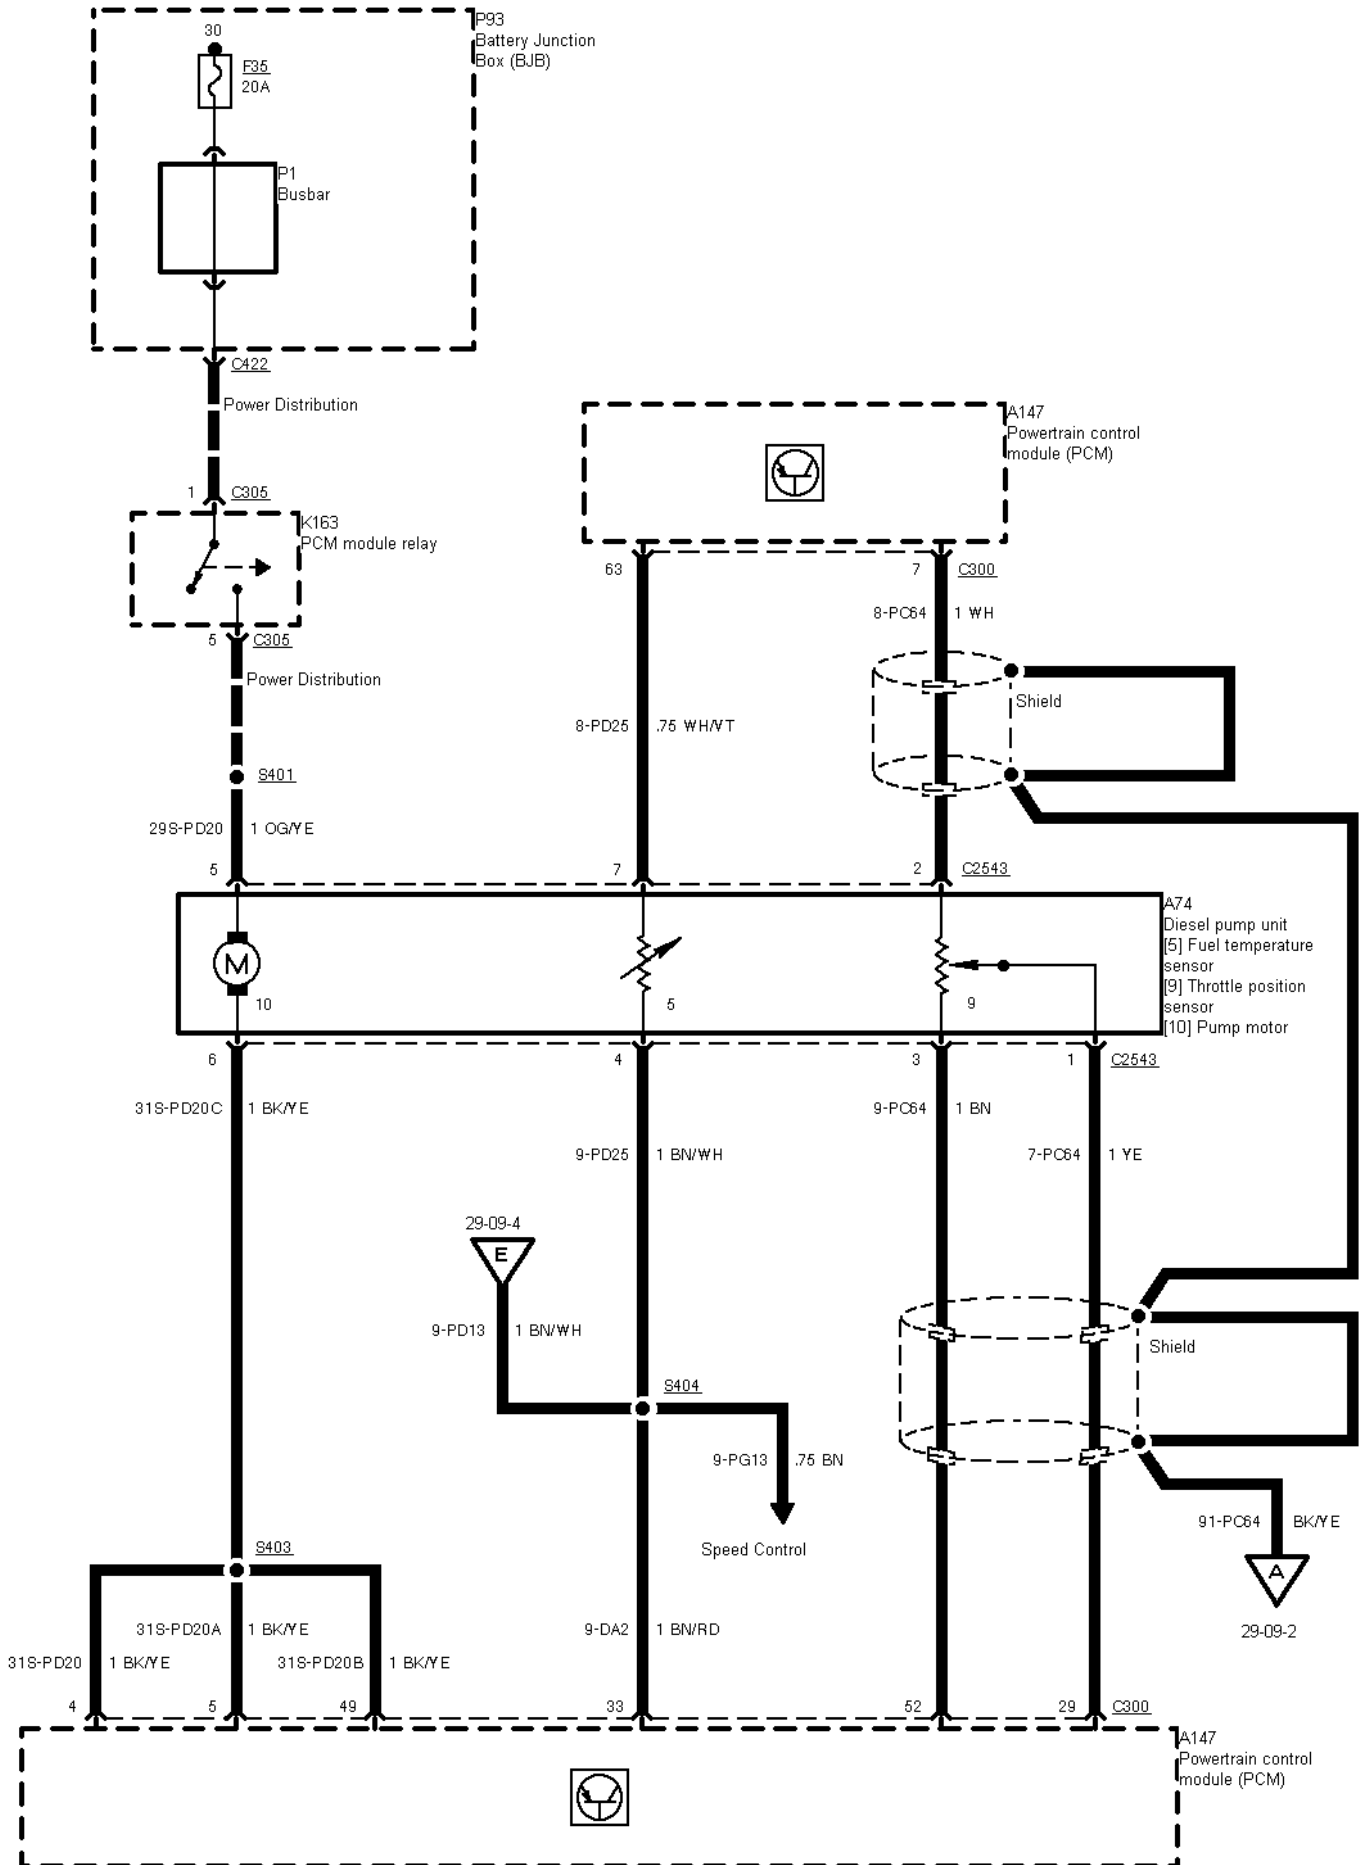

29-09-001 , Engine Control 2,5 I TCI Diesel (Automatic Transmission)

29-09-002 , Engine Control 2,5 I TCI Diesel (Automatic Transmission) , Sensors

29-09-003 , Engine Control 2,5 I TCI Diesel (Automatic Transmission)

29-09-004 , Engine Control 2,5 I TCI Diesel (Automatic Transmission) , Sensors

29-09-005 , Engine Control 2,5 I TCI Diesel (Automatic Transmission)

29-09-006 , Engine Control 2,5 I TCI Diesel (Automatic Transmission)

29-09-007 , Engine Control 2,5 I TCI Diesel (Automatic Transmission)

29-09-008 , Engine Control 2,5 I TCI Diesel (Automatic Transmission)

29-09-009 , Engine Control 2,5 I TCI Diesel (Automatic Transmission) , Pre-glow system

29-09-010 , Engine Control 2,5 I TCI Diesel (Automatic Transmission)

29-09-011 , Engine Control 2,5 I TCI Diesel (Automatic Transmission)

29-09-012 , Engine Control 2,5 I TCI Diesel (Automatic Transmission)