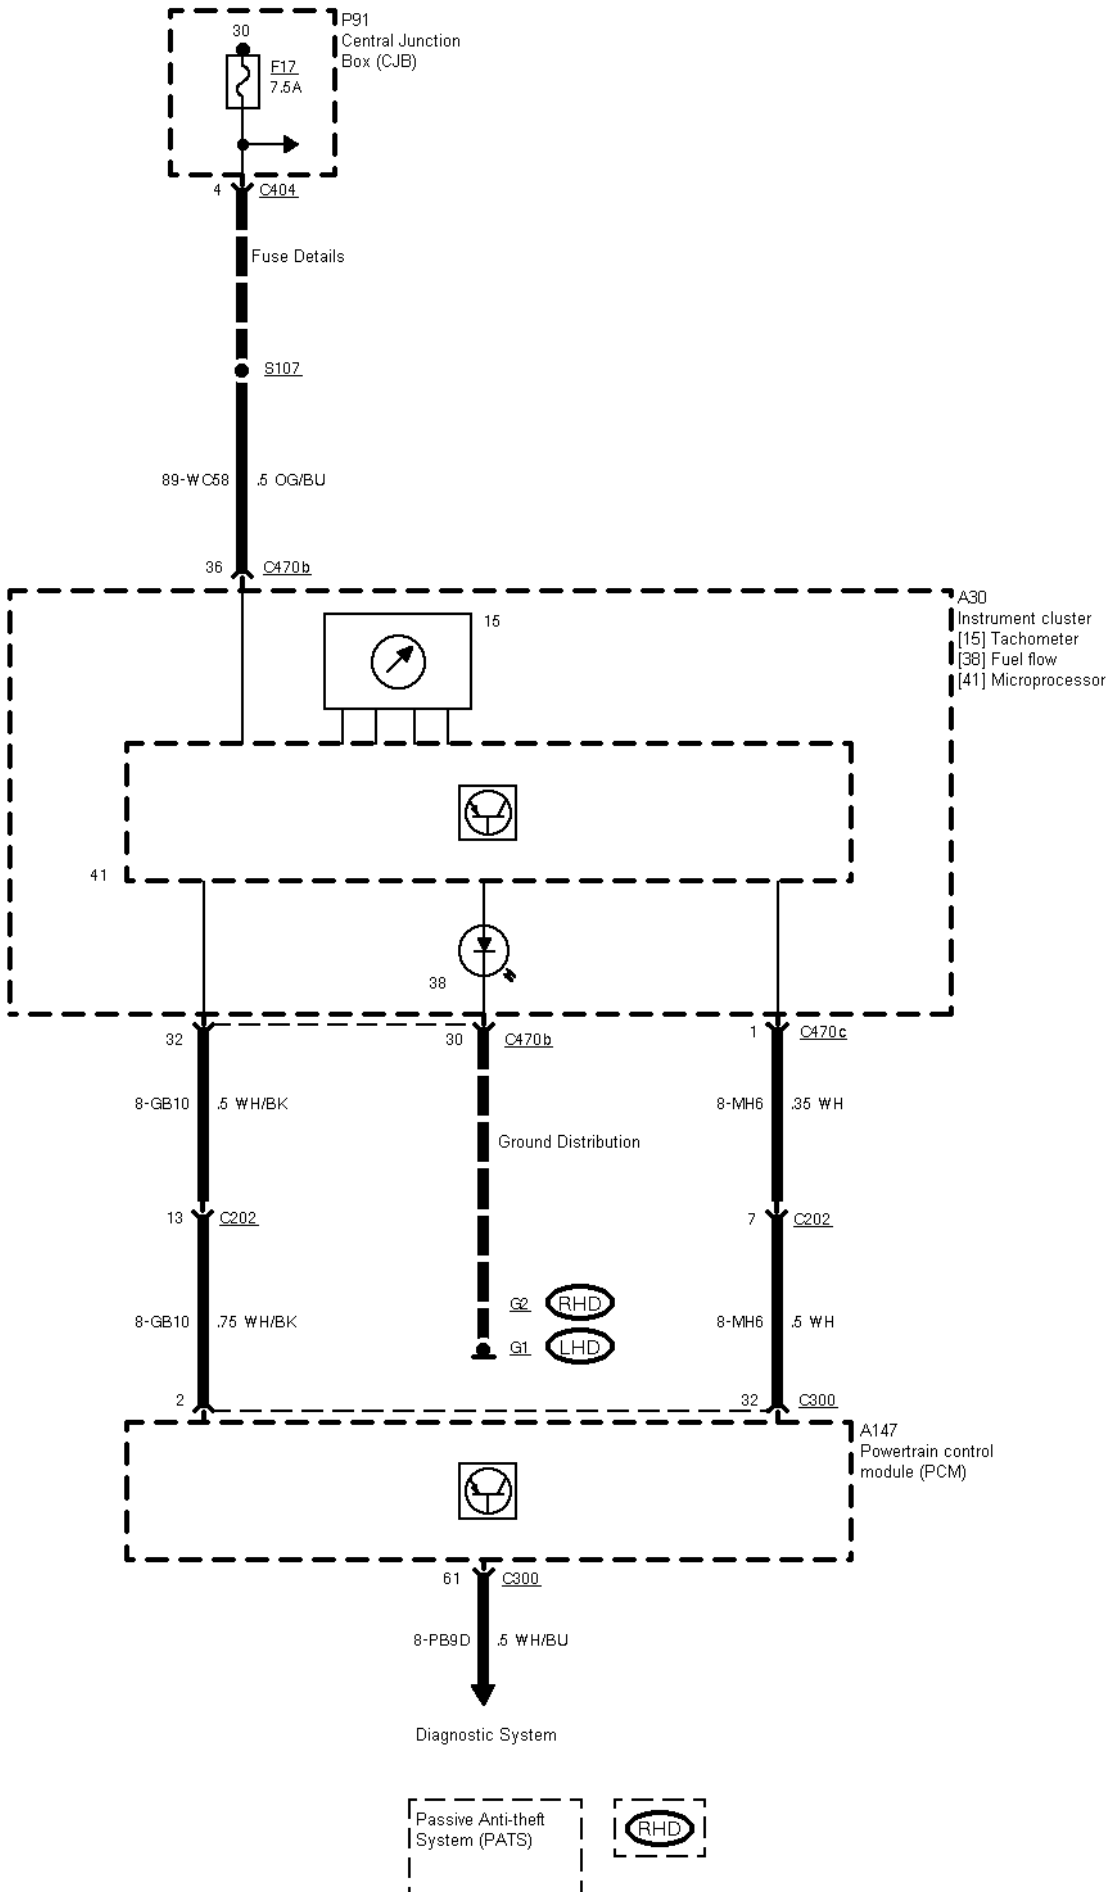

29-09-001 , Engine Control 2,5 I TCI Diesel (Automatic Transmission)

29-09-002 , Engine Control 2,5 I TCI Diesel (Automatic Transmission) , Sensors

29-09-003 , Engine Control 2,5 I TCI Diesel (Automatic Transmission)

29-09-004 , Engine Control 2,5 I TCI Diesel (Automatic Transmission) , Sensors

29-09-005 , Engine Control 2,5 I TCI Diesel (Automatic Transmission)

29-09-006 , Engine Control 2,5 I TCI Diesel (Automatic Transmission)

29-09-007 , Engine Control 2,5 I TCI Diesel (Automatic Transmission)

29-09-008 , Engine Control 2,5 I TCI Diesel (Automatic Transmission)

29-09-009 , Engine Control 2,5 I TCI Diesel (Automatic Transmission) , Pre-glow system

29-09-010 , Engine Control 2,5 I TCI Diesel (Automatic Transmission)

29-09-011 , Engine Control 2,5 I TCI Diesel (Automatic Transmission)

29-09-012 , Engine Control 2,5 I TCI Diesel (Automatic Transmission)