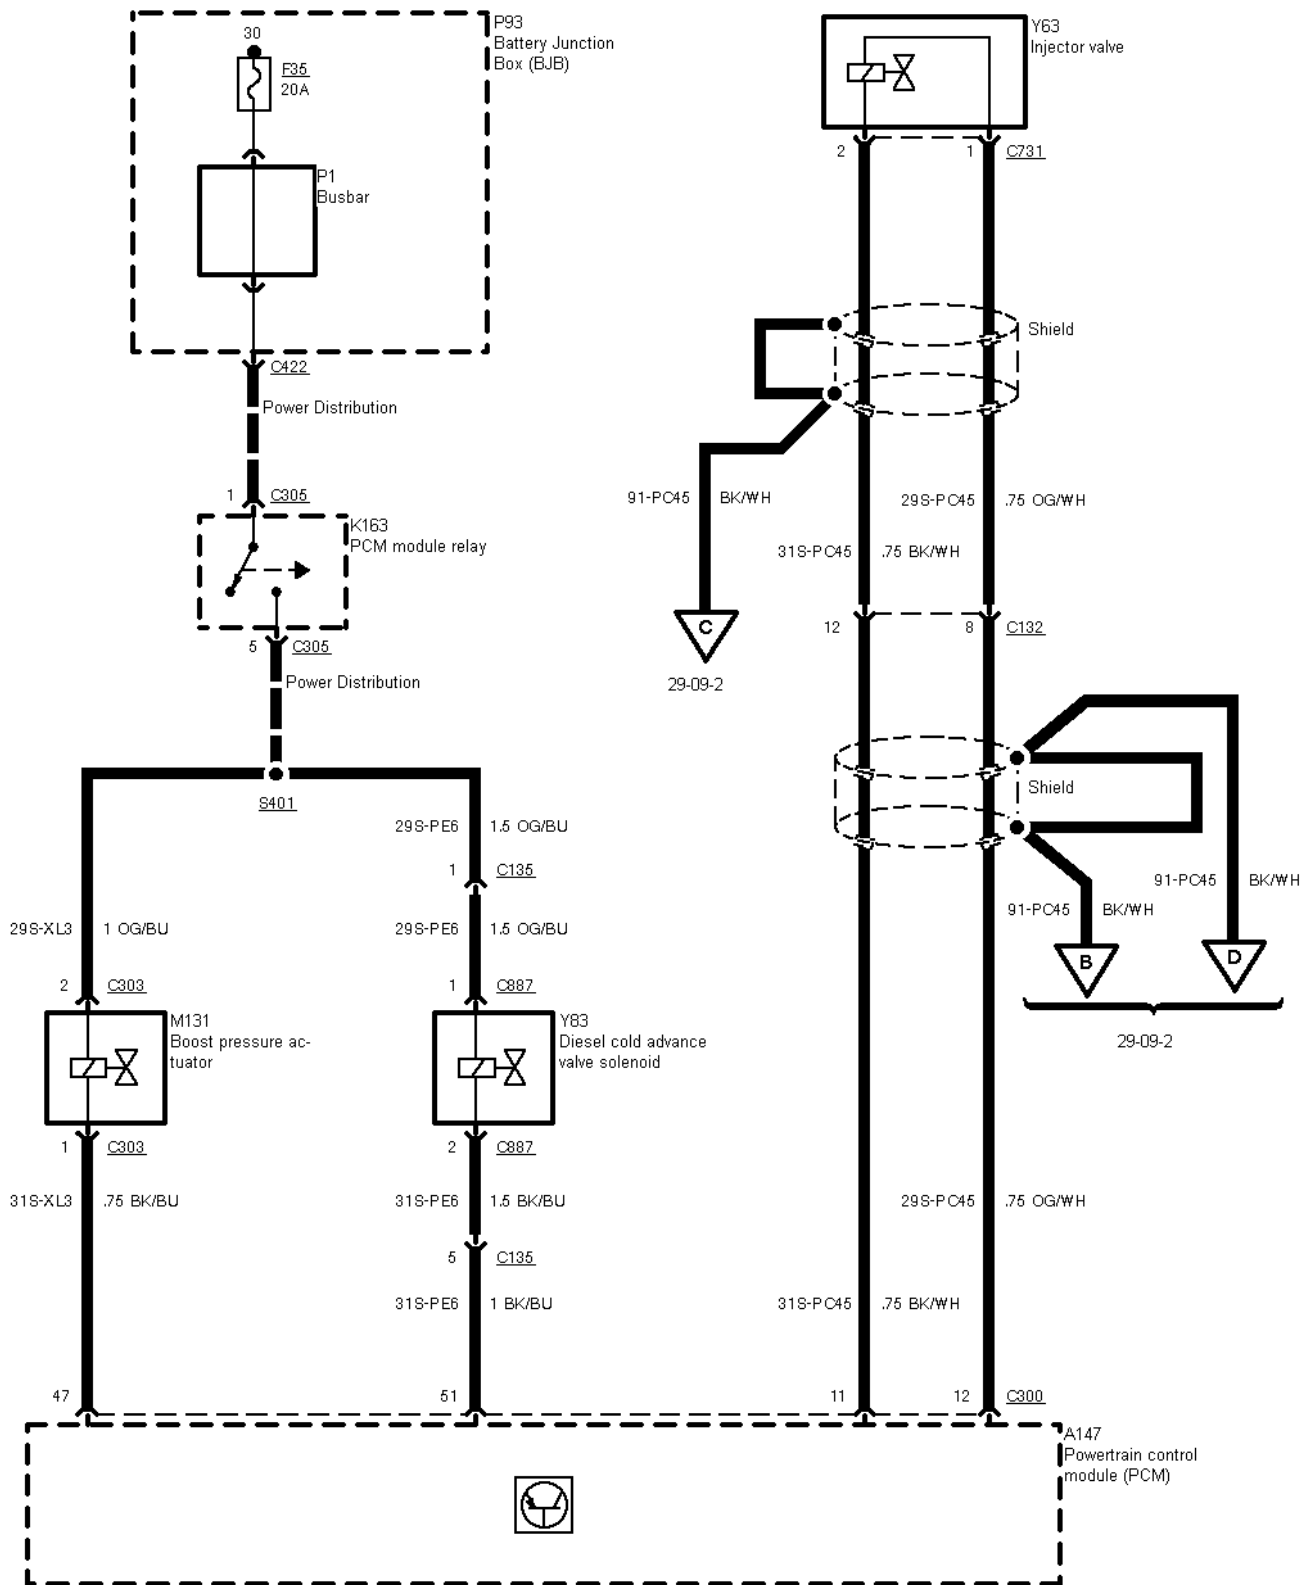

29-09-001 , Engine Control 2,5 I TCI Diesel (Automatic Transmission)

29-09-002 , Engine Control 2,5 I TCI Diesel (Automatic Transmission) , Sensors

29-09-003 , Engine Control 2,5 I TCI Diesel (Automatic Transmission)

29-09-004 , Engine Control 2,5 I TCI Diesel (Automatic Transmission) , Sensors

29-09-005 , Engine Control 2,5 I TCI Diesel (Automatic Transmission)

29-09-006 , Engine Control 2,5 I TCI Diesel (Automatic Transmission)

29-09-007 , Engine Control 2,5 I TCI Diesel (Automatic Transmission)

29-09-008 , Engine Control 2,5 I TCI Diesel (Automatic Transmission)

29-09-009 , Engine Control 2,5 I TCI Diesel (Automatic Transmission) , Pre-glow system

29-09-010 , Engine Control 2,5 I TCI Diesel (Automatic Transmission)

29-09-011 , Engine Control 2,5 I TCI Diesel (Automatic Transmission)

29-09-012 , Engine Control 2,5 I TCI Diesel (Automatic Transmission)