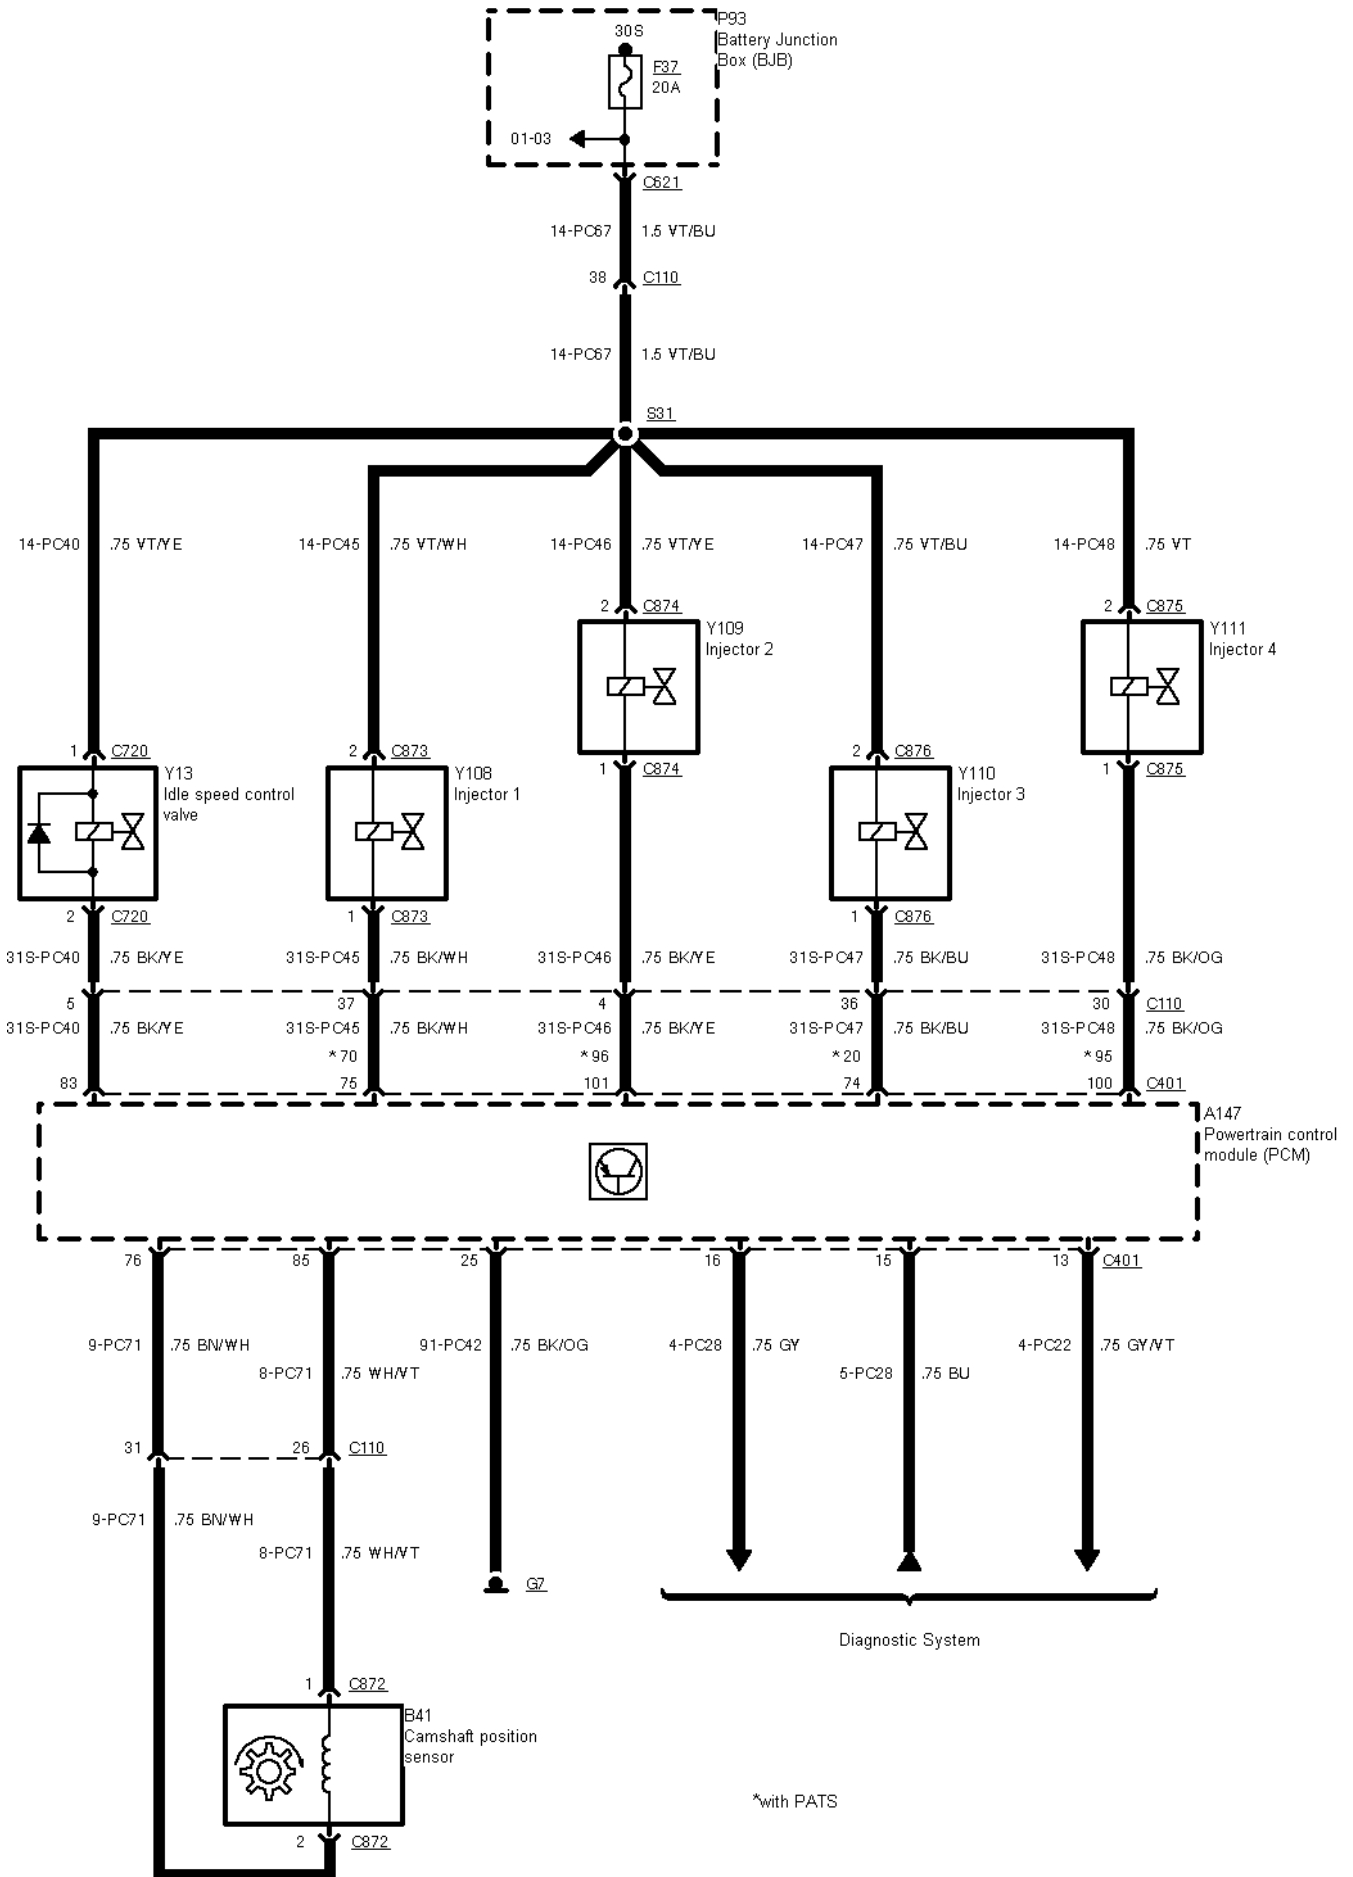

29-07-001 , Engine Control 2,3 I DOHC (Manual Transmission) , Ignition

29-07-002 , Engine Control 2,3 I DOHC (Manual Transmission) , Fuel injection

29-07-003 , Engine Control 2,3 I DOHC (Manual Transmission) , Sensors

29-07-004 , Engine Control 2,3 I DOHC (Manual Transmission)

29-07-008 , Engine Control 2,3 I DOHC (Manual Transmission)

29-07-010 , Engine Control 2,3 I DOHC (Manual Transmission)

29-07-011 , Engine Control 2,3 I DOHC (Manual Transmission)

29-07-012 , Engine Control 2,3 I DOHC (Manual Transmission) , Engine cooling fan

2 Circuit Description
