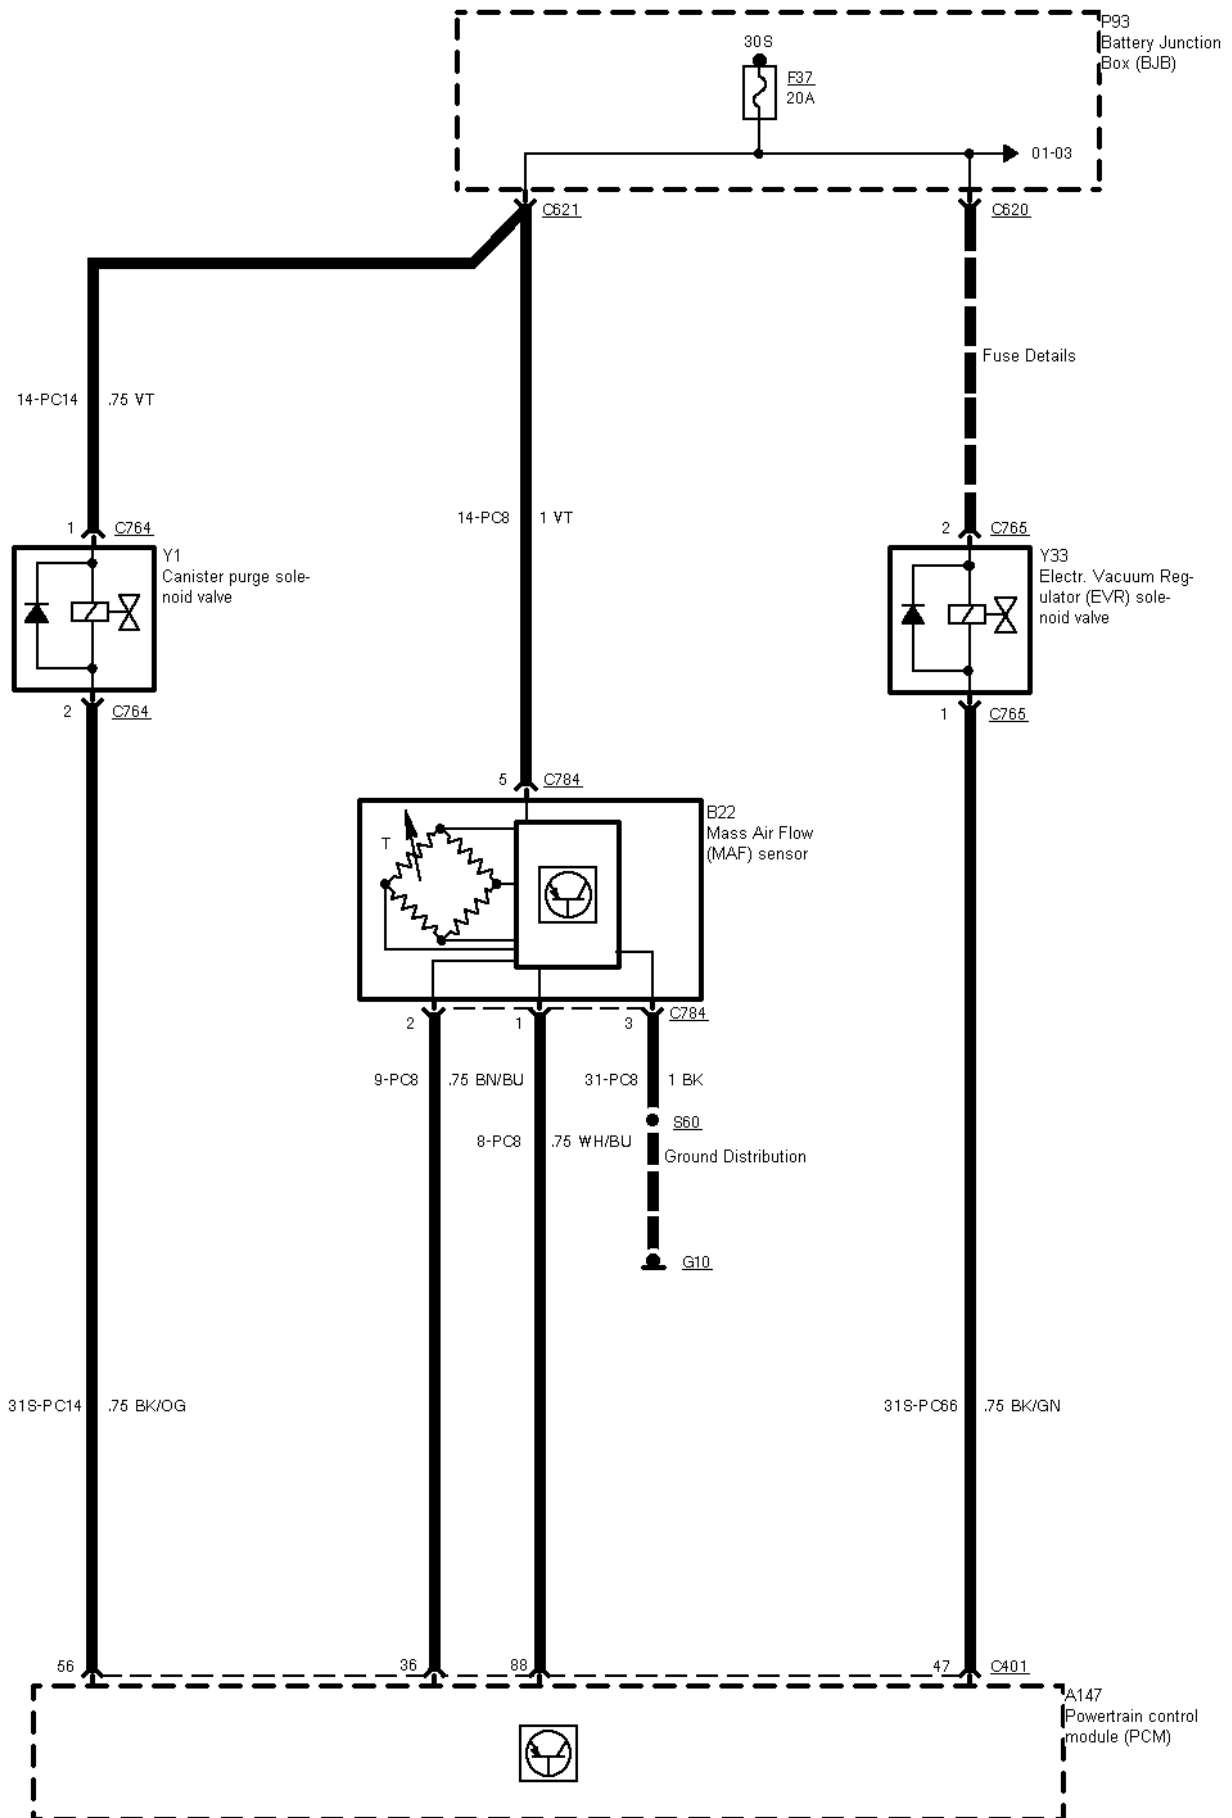

29-07-001 , Engine Control 2,3 I DOHC (Manual Transmission) , Ignition

29-07-002 , Engine Control 2,3 I DOHC (Manual Transmission) , Fuel injection

29-07-003 , Engine Control 2,3 I DOHC (Manual Transmission) , Sensors

29-07-004 , Engine Control 2,3 I DOHC (Manual Transmission)

29-07-008 , Engine Control 2,3 I DOHC (Manual Transmission)

29-07-010 , Engine Control 2,3 I DOHC (Manual Transmission)

29-07-011 , Engine Control 2,3 I DOHC (Manual Transmission)

29-07-012 , Engine Control 2,3 I DOHC (Manual Transmission) , Engine cooling fan

2 Circuit Description
