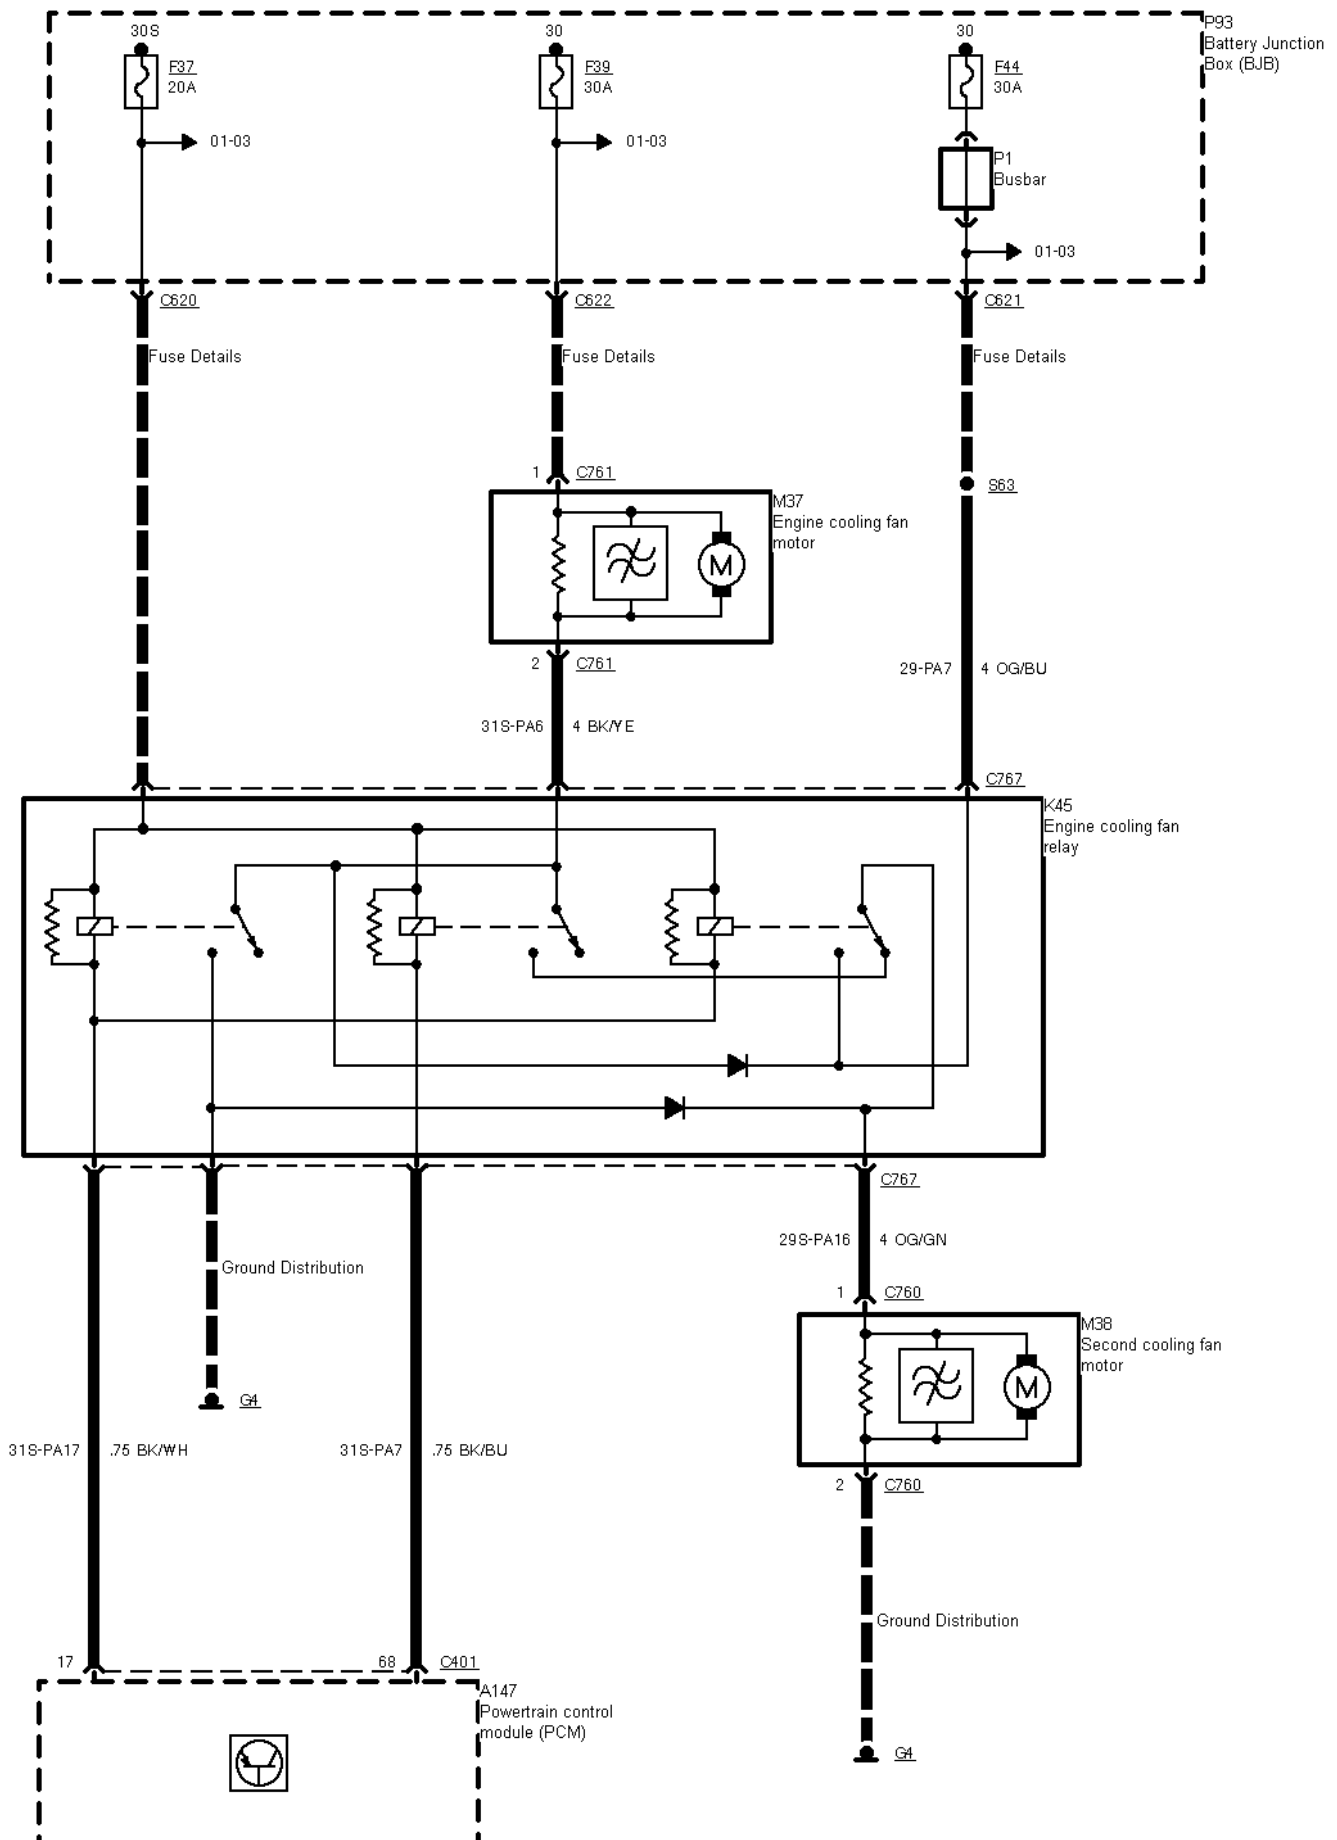

29-07-001 , Engine Control 2,3 I DOHC (Manual Transmission) , Ignition

29-07-002 , Engine Control 2,3 I DOHC (Manual Transmission) , Fuel injection

29-07-003 , Engine Control 2,3 I DOHC (Manual Transmission) , Sensors

29-07-004 , Engine Control 2,3 I DOHC (Manual Transmission)

29-07-008 , Engine Control 2,3 I DOHC (Manual Transmission)

29-07-010 , Engine Control 2,3 I DOHC (Manual Transmission)

29-07-011 , Engine Control 2,3 I DOHC (Manual Transmission)

29-07-012 , Engine Control 2,3 I DOHC (Manual Transmission) , Engine cooling fan

2 Circuit Description
