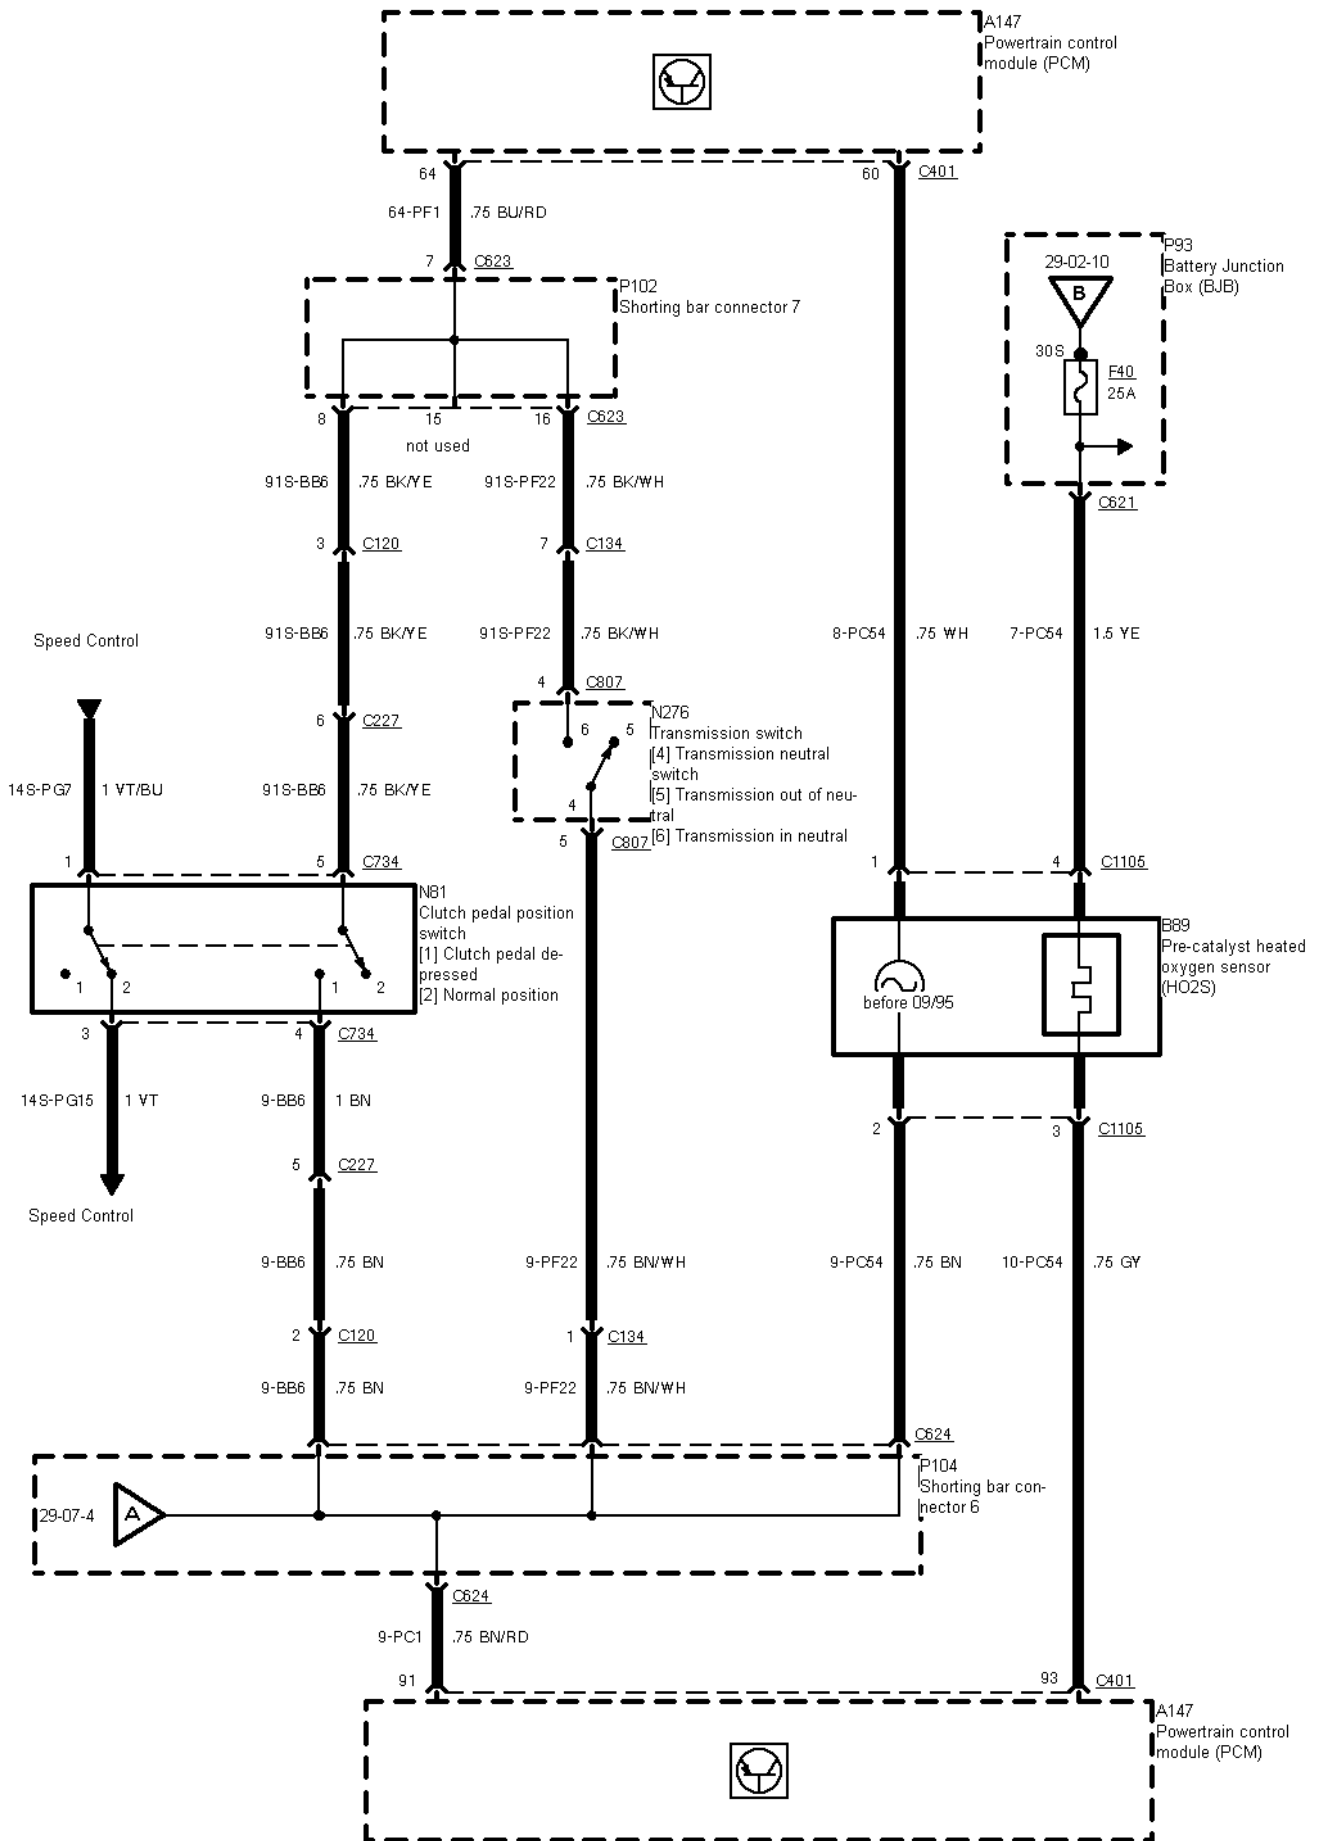

29-07-001 , Engine Control 2,3 I DOHC (Manual Transmission) , Ignition

29-07-002 , Engine Control 2,3 I DOHC (Manual Transmission) , Fuel injection

29-07-003 , Engine Control 2,3 I DOHC (Manual Transmission) , Sensors

29-07-004 , Engine Control 2,3 I DOHC (Manual Transmission)

29-07-008 , Engine Control 2,3 I DOHC (Manual Transmission)

29-07-010 , Engine Control 2,3 I DOHC (Manual Transmission)

29-07-011 , Engine Control 2,3 I DOHC (Manual Transmission)

29-07-012 , Engine Control 2,3 I DOHC (Manual Transmission) , Engine cooling fan

2 Circuit Description
