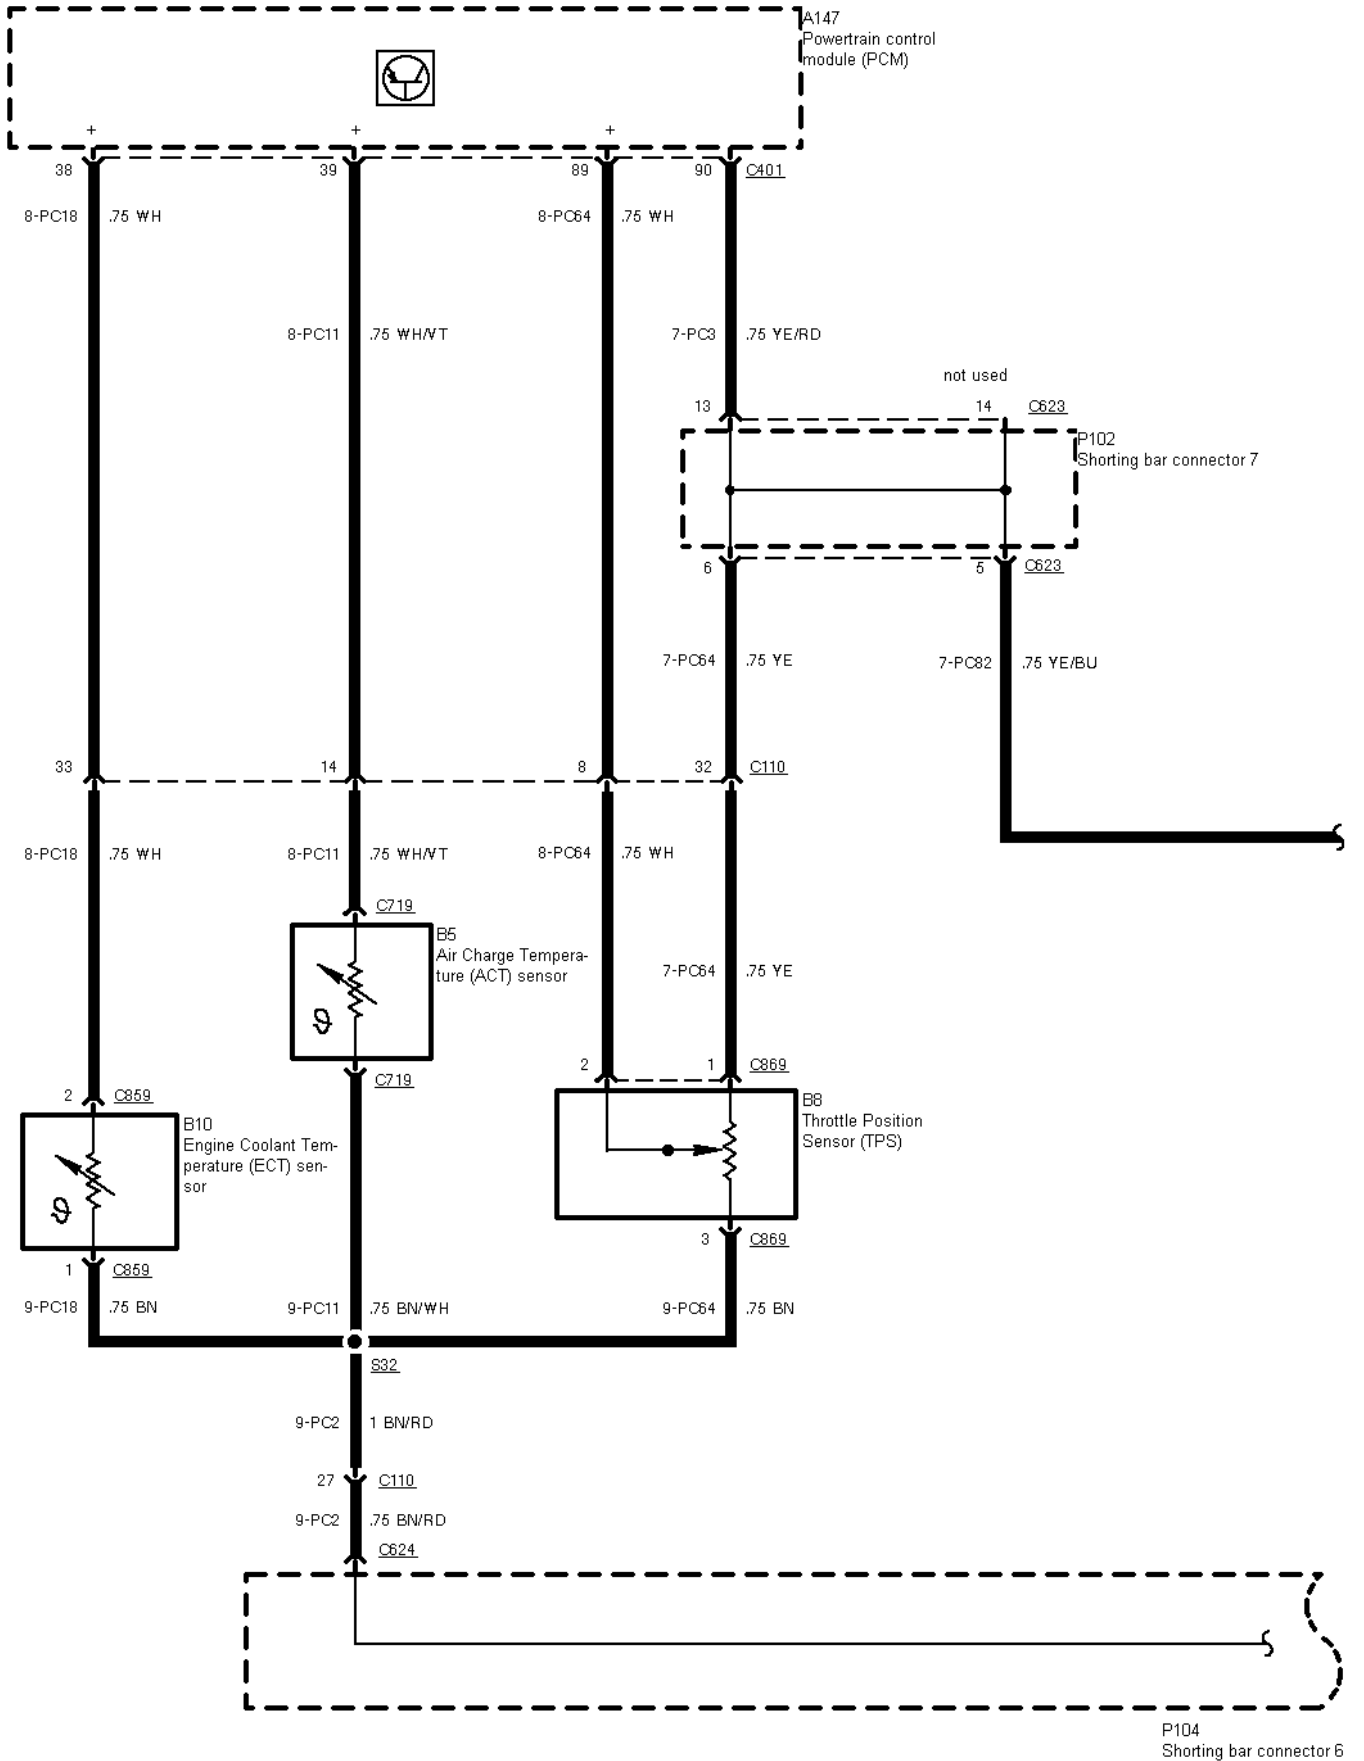

29-07-001 , Engine Control 2,3 I DOHC (Manual Transmission) , Ignition

29-07-002 , Engine Control 2,3 I DOHC (Manual Transmission) , Fuel injection

29-07-003 , Engine Control 2,3 I DOHC (Manual Transmission) , Sensors

29-07-004 , Engine Control 2,3 I DOHC (Manual Transmission)

29-07-008 , Engine Control 2,3 I DOHC (Manual Transmission)

29-07-010 , Engine Control 2,3 I DOHC (Manual Transmission)

29-07-011 , Engine Control 2,3 I DOHC (Manual Transmission)

29-07-012 , Engine Control 2,3 I DOHC (Manual Transmission) , Engine cooling fan

2 Circuit Description
