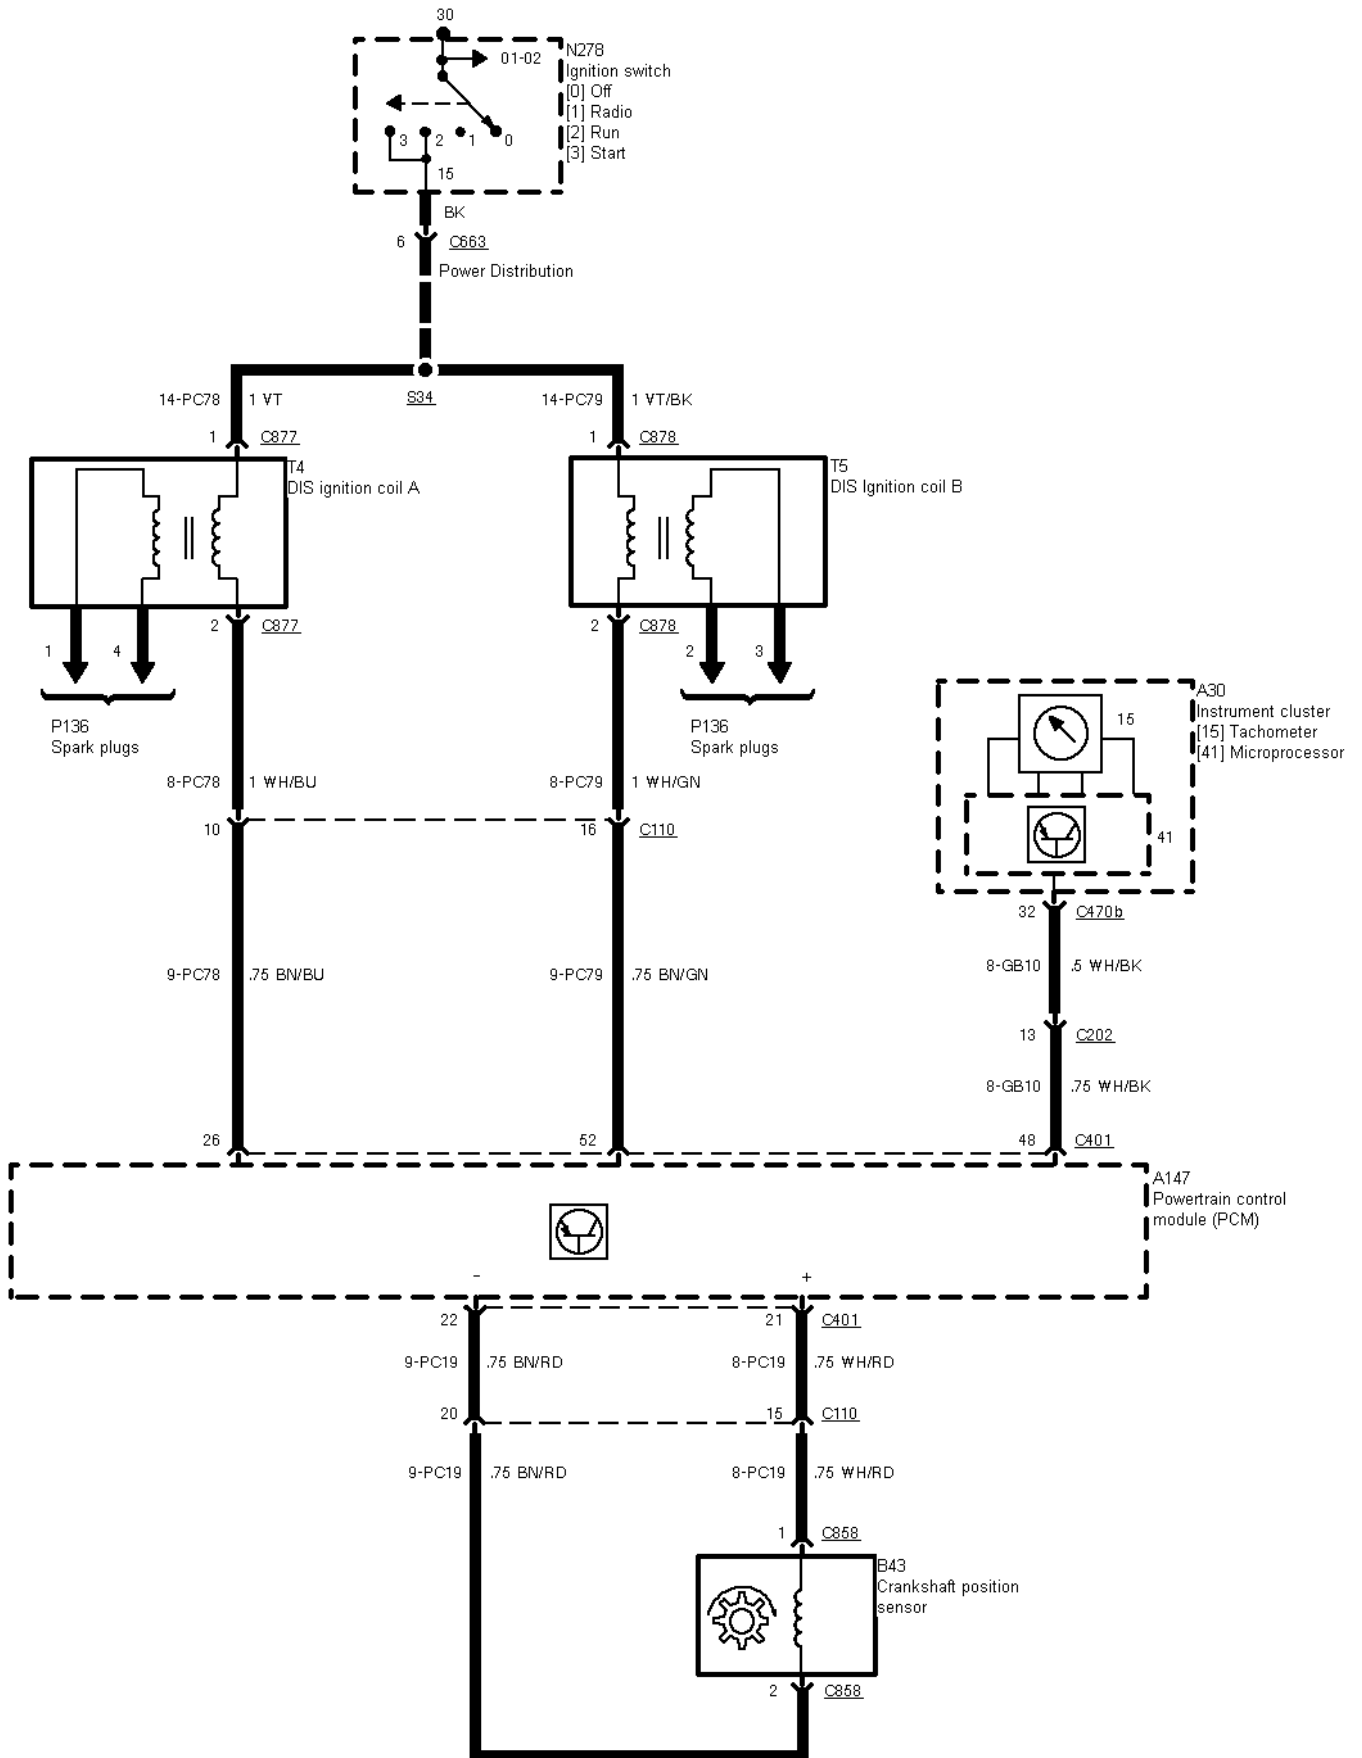

29-07-001 , Engine Control 2,3 I DOHC (Manual Transmission) , Ignition

29-07-002 , Engine Control 2,3 I DOHC (Manual Transmission) , Fuel injection

29-07-003 , Engine Control 2,3 I DOHC (Manual Transmission) , Sensors

29-07-004 , Engine Control 2,3 I DOHC (Manual Transmission)

29-07-008 , Engine Control 2,3 I DOHC (Manual Transmission)

29-07-010 , Engine Control 2,3 I DOHC (Manual Transmission)

29-07-011 , Engine Control 2,3 I DOHC (Manual Transmission)

29-07-012 , Engine Control 2,3 I DOHC (Manual Transmission) , Engine cooling fan

2 Circuit Description
