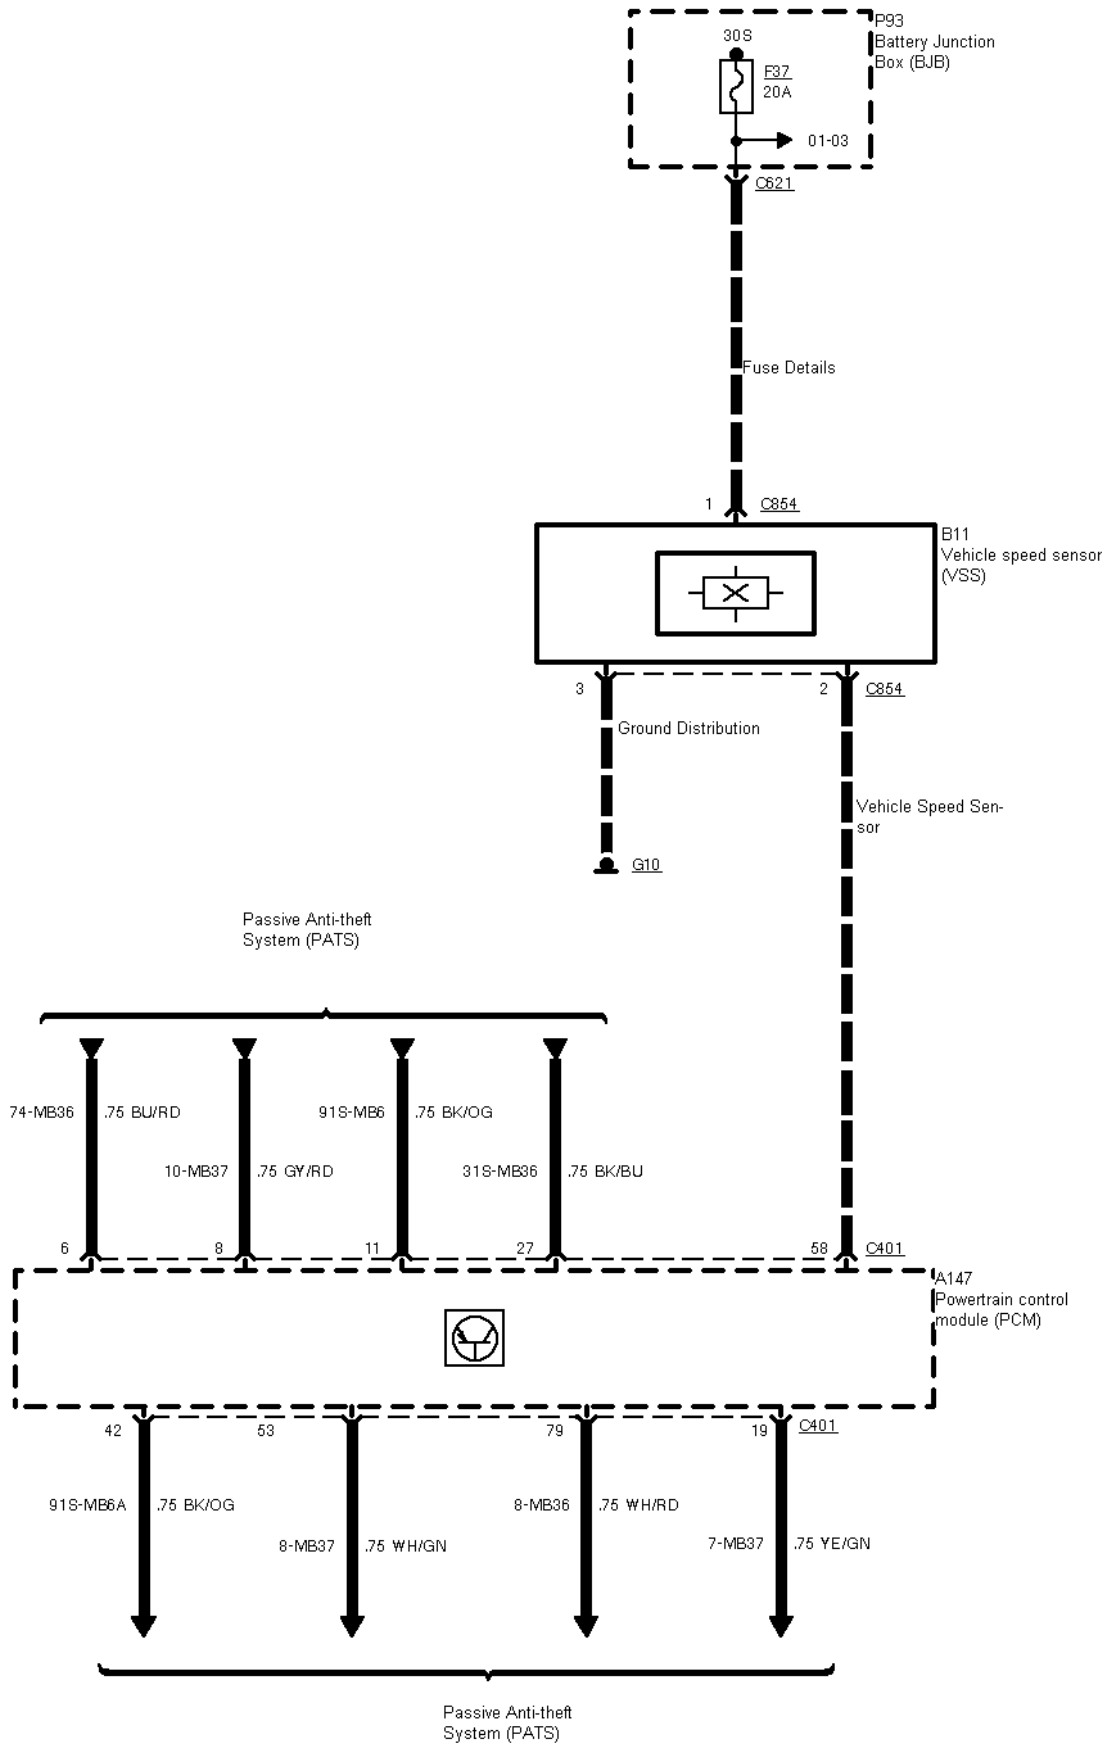

29-07-001 , Engine Control 2,3 I DOHC (Manual Transmission) , Ignition

29-07-002 , Engine Control 2,3 I DOHC (Manual Transmission) , Fuel injection

29-07-003 , Engine Control 2,3 I DOHC (Manual Transmission) , Sensors

29-07-004 , Engine Control 2,3 I DOHC (Manual Transmission)

29-07-008 , Engine Control 2,3 I DOHC (Manual Transmission)

29-07-010 , Engine Control 2,3 I DOHC (Manual Transmission)

29-07-011 , Engine Control 2,3 I DOHC (Manual Transmission)

29-07-012 , Engine Control 2,3 I DOHC (Manual Transmission) , Engine cooling fan

2 Circuit Description
