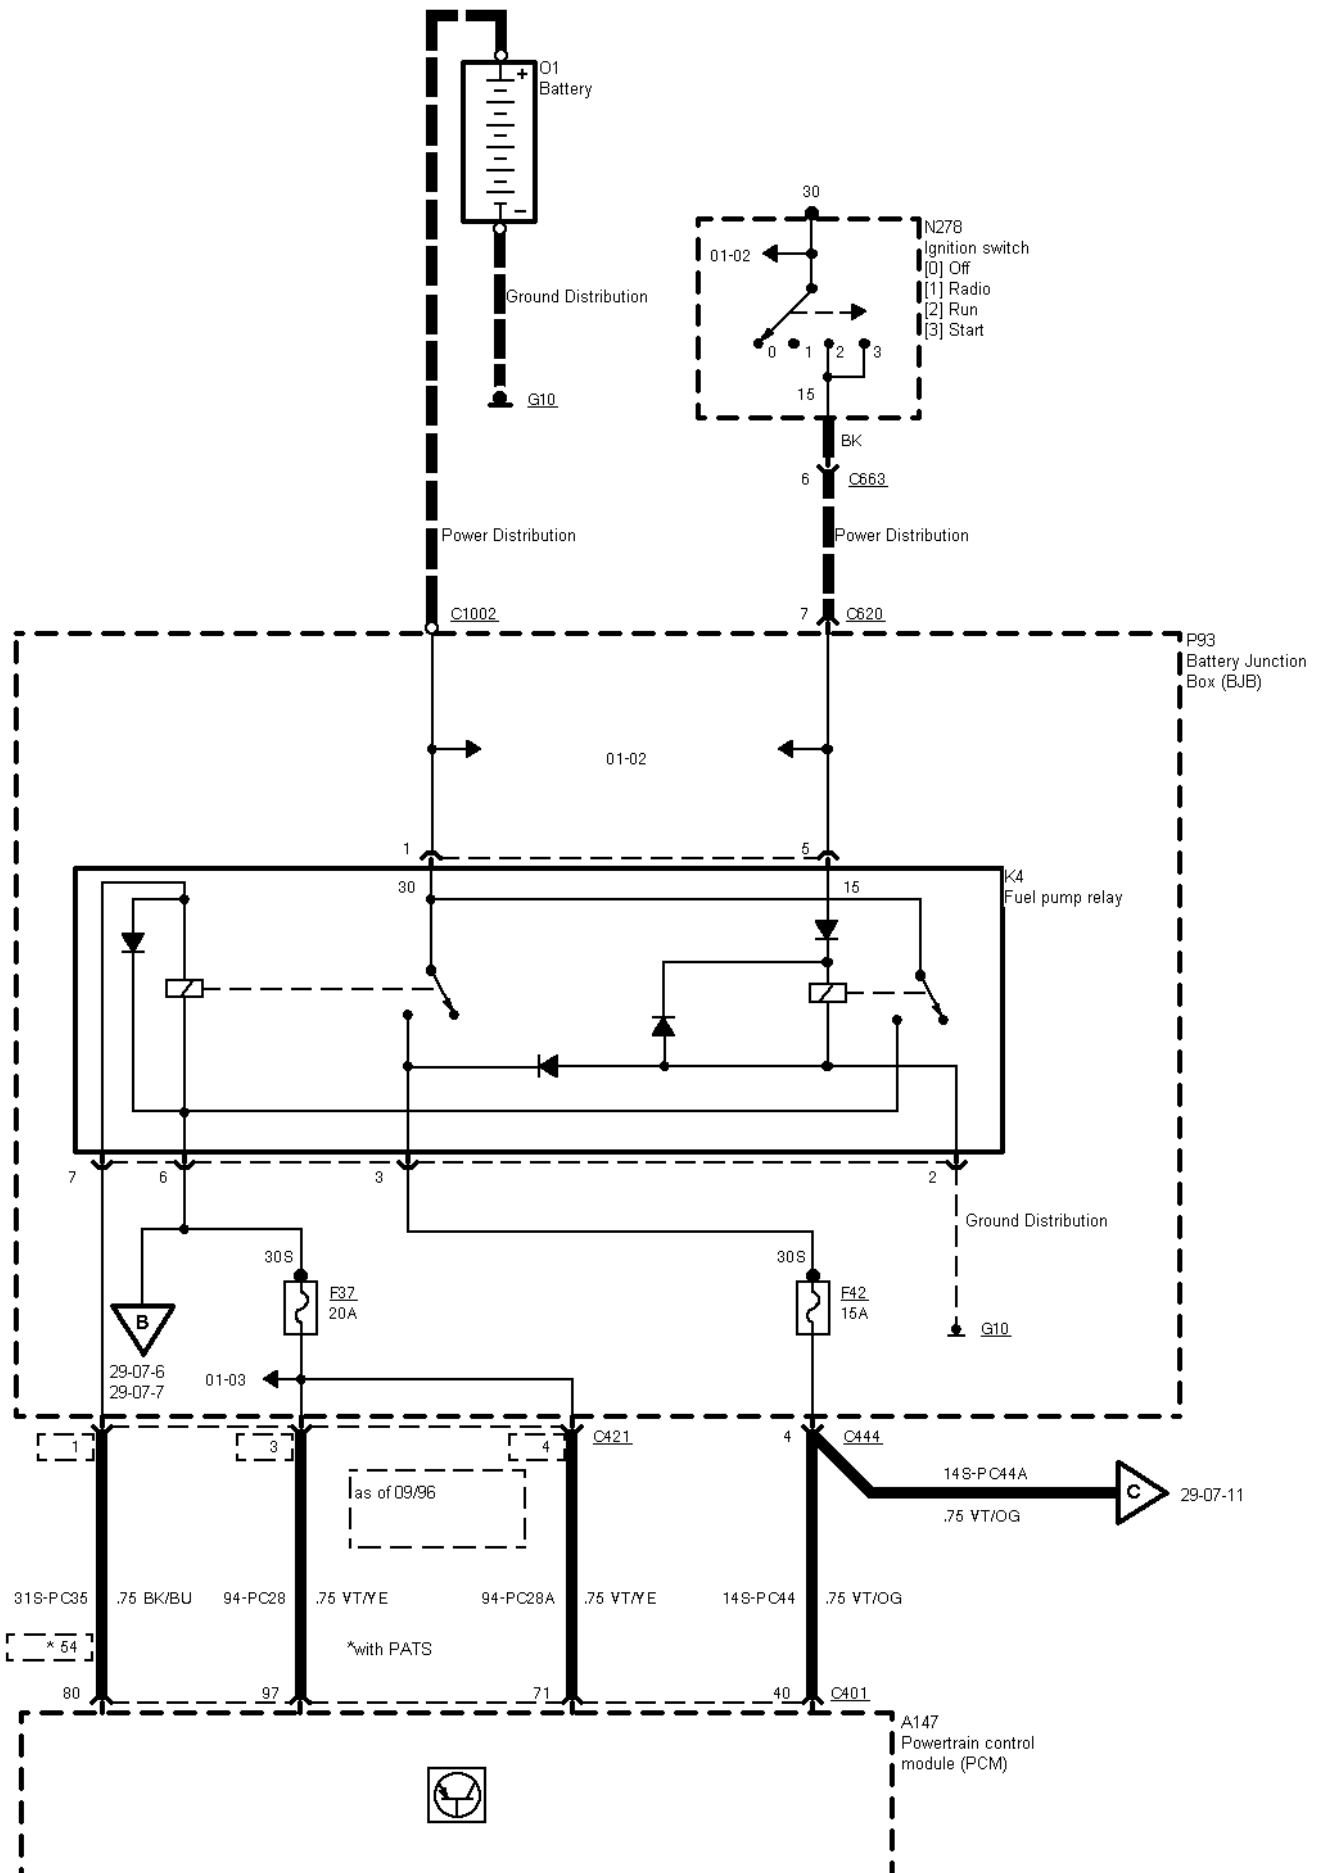

29-07-001 , Engine Control 2,3 I DOHC (Manual Transmission) , Ignition

29-07-002 , Engine Control 2,3 I DOHC (Manual Transmission) , Fuel injection

29-07-003 , Engine Control 2,3 I DOHC (Manual Transmission) , Sensors

29-07-004 , Engine Control 2,3 I DOHC (Manual Transmission)

29-07-008 , Engine Control 2,3 I DOHC (Manual Transmission)

29-07-010 , Engine Control 2,3 I DOHC (Manual Transmission)

29-07-011 , Engine Control 2,3 I DOHC (Manual Transmission)

29-07-012 , Engine Control 2,3 I DOHC (Manual Transmission) , Engine cooling fan

2 Circuit Description
