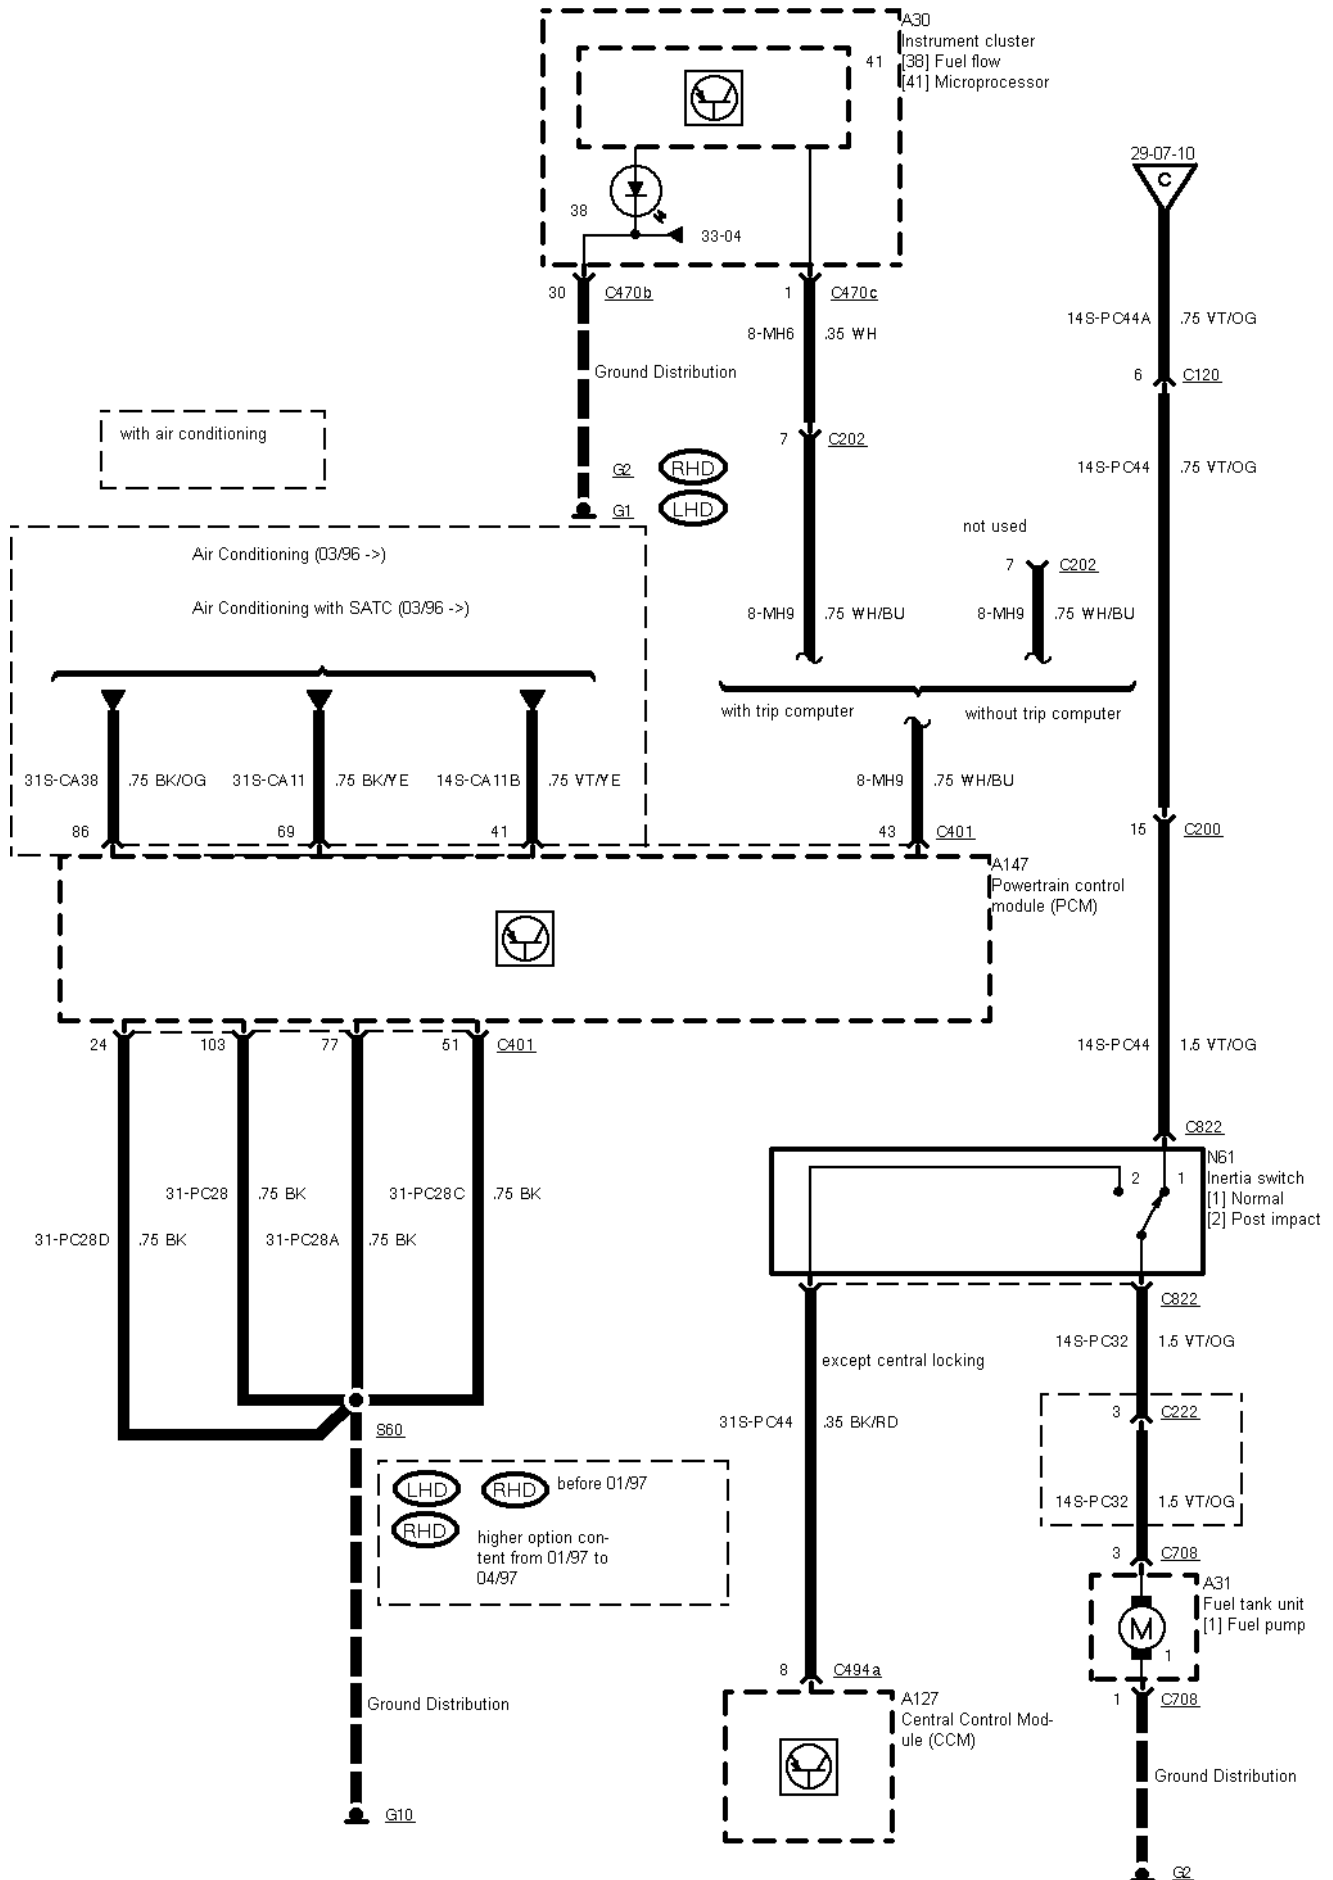

29-07-001 , Engine Control 2,3 I DOHC (Manual Transmission) , Ignition

29-07-002 , Engine Control 2,3 I DOHC (Manual Transmission) , Fuel injection

29-07-003 , Engine Control 2,3 I DOHC (Manual Transmission) , Sensors

29-07-004 , Engine Control 2,3 I DOHC (Manual Transmission)

29-07-008 , Engine Control 2,3 I DOHC (Manual Transmission)

29-07-010 , Engine Control 2,3 I DOHC (Manual Transmission)

29-07-011 , Engine Control 2,3 I DOHC (Manual Transmission)

29-07-012 , Engine Control 2,3 I DOHC (Manual Transmission) , Engine cooling fan

2 Circuit Description
