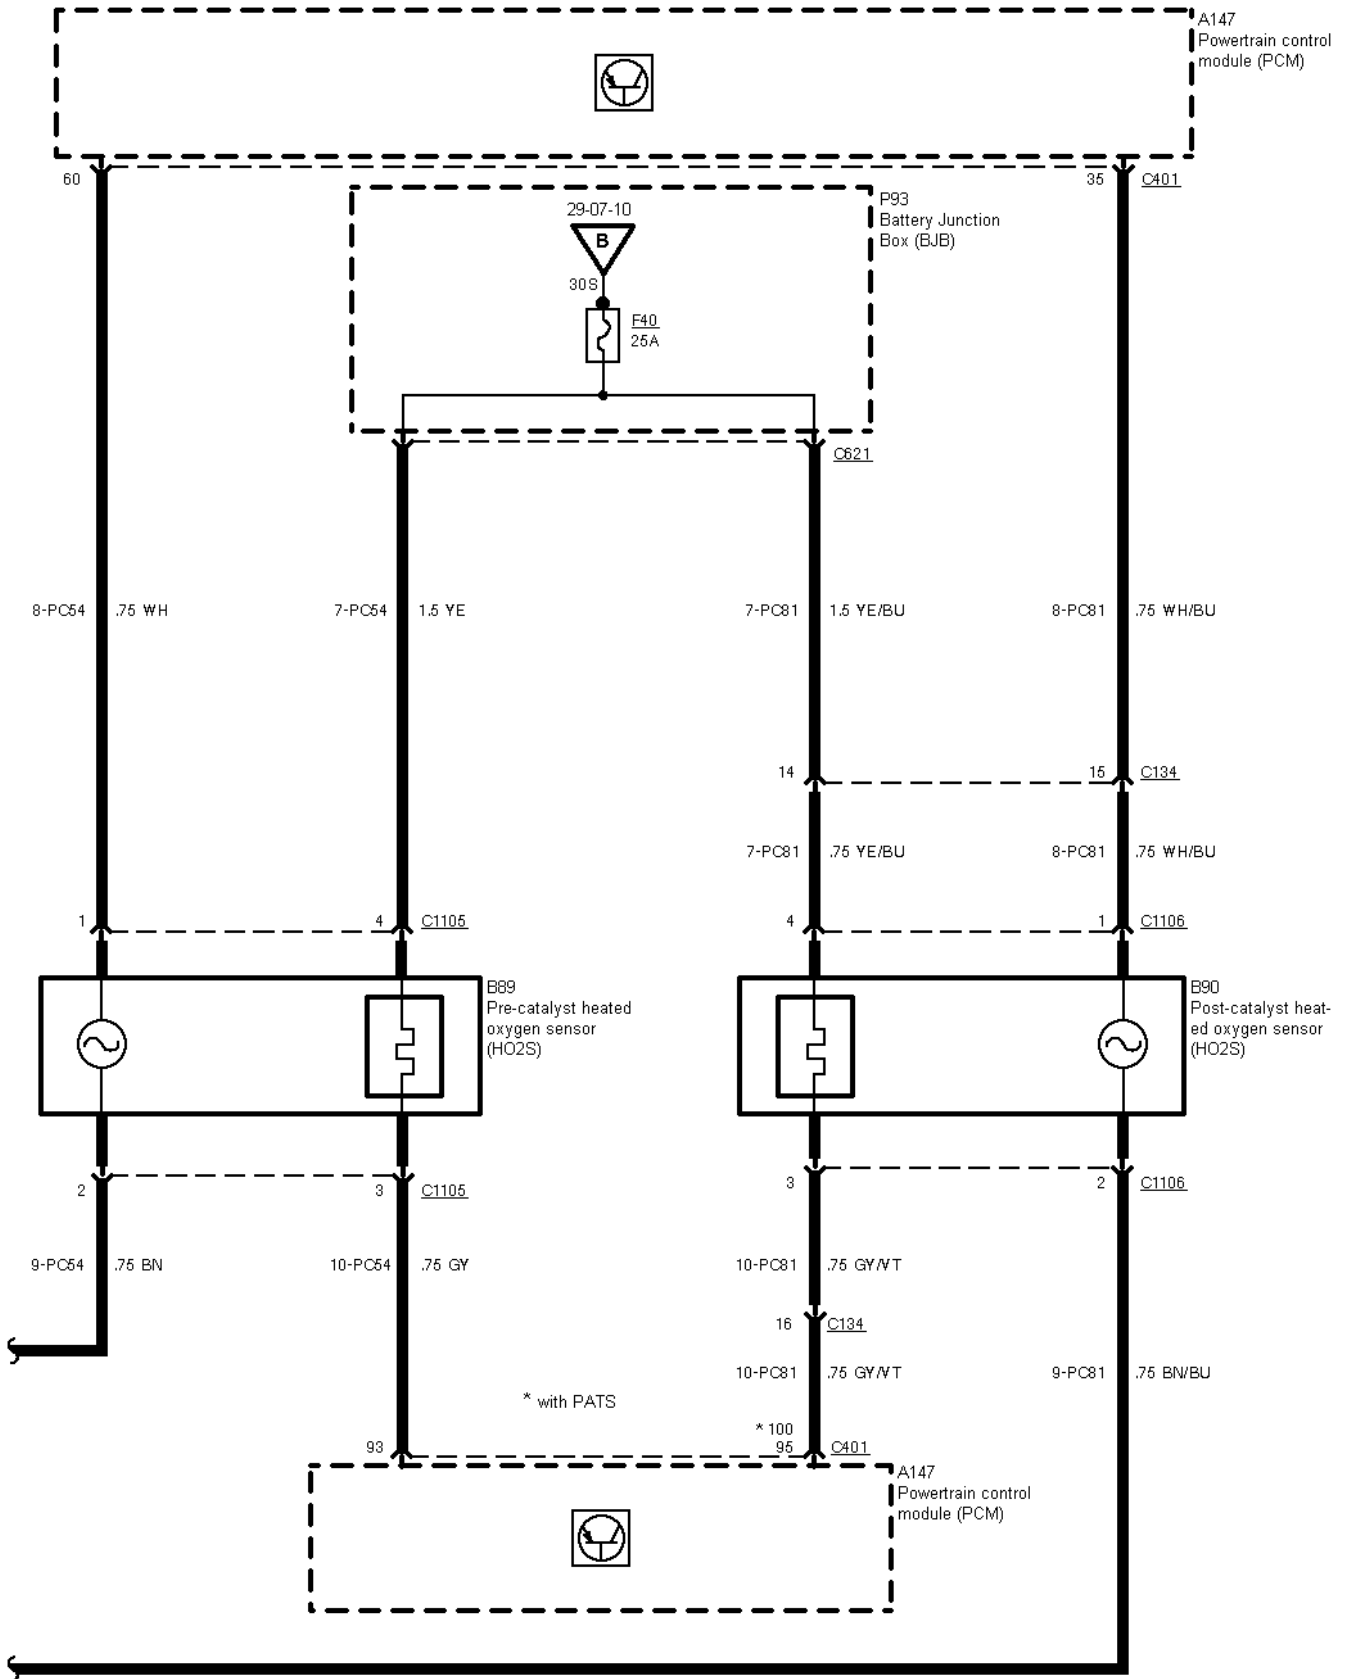

29-07-001 , Engine Control 2,3 I DOHC (Manual Transmission) , Ignition

29-07-002 , Engine Control 2,3 I DOHC (Manual Transmission) , Fuel injection

29-07-003 , Engine Control 2,3 I DOHC (Manual Transmission) , Sensors

29-07-004 , Engine Control 2,3 I DOHC (Manual Transmission)

29-07-008 , Engine Control 2,3 I DOHC (Manual Transmission)

29-07-010 , Engine Control 2,3 I DOHC (Manual Transmission)

29-07-011 , Engine Control 2,3 I DOHC (Manual Transmission)

29-07-012 , Engine Control 2,3 I DOHC (Manual Transmission) , Engine cooling fan

2 Circuit Description
