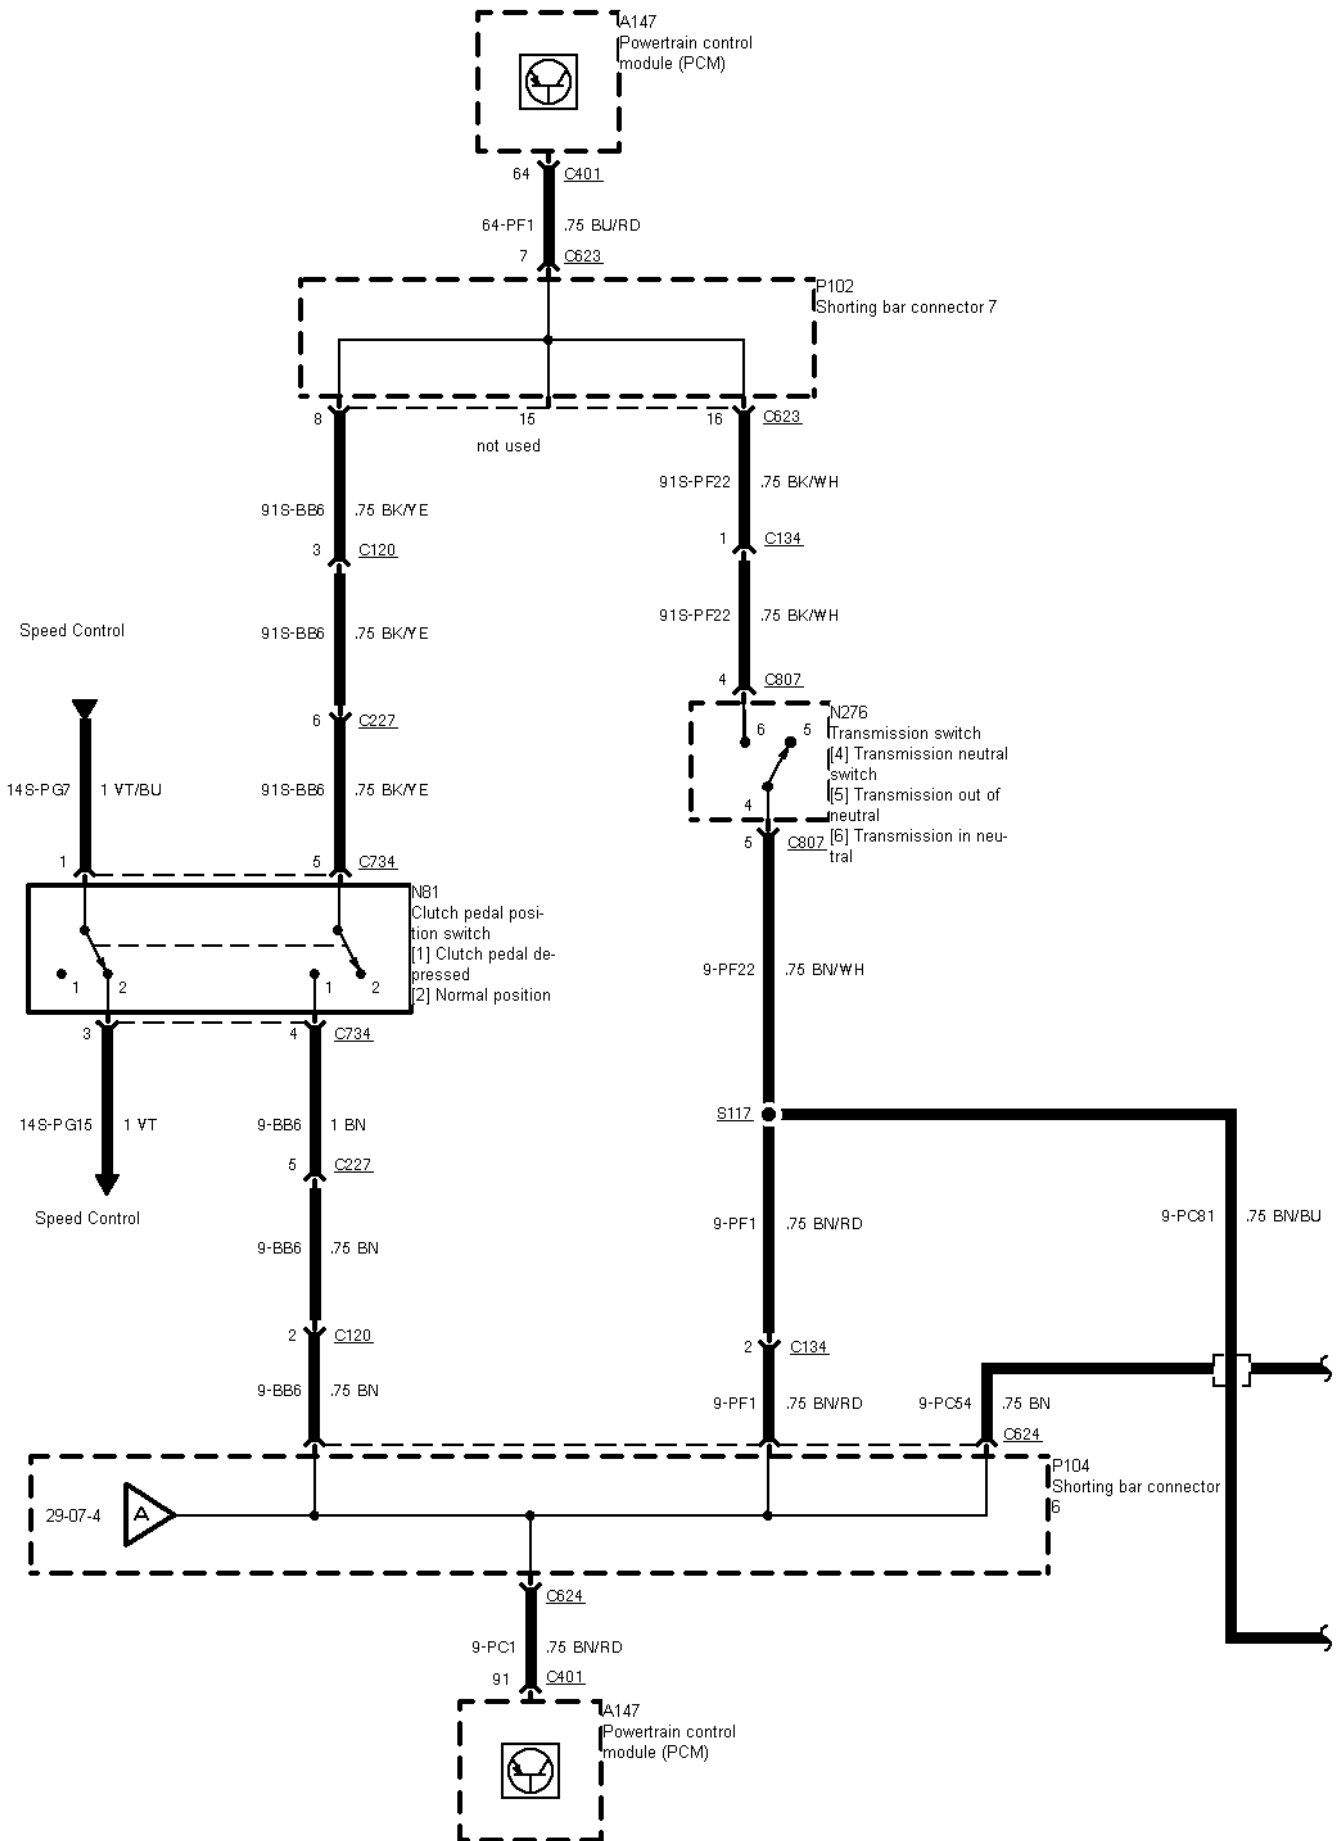

29-07-001 , Engine Control 2,3 I DOHC (Manual Transmission) , Ignition

29-07-002 , Engine Control 2,3 I DOHC (Manual Transmission) , Fuel injection

29-07-003 , Engine Control 2,3 I DOHC (Manual Transmission) , Sensors

29-07-004 , Engine Control 2,3 I DOHC (Manual Transmission)

29-07-008 , Engine Control 2,3 I DOHC (Manual Transmission)

29-07-010 , Engine Control 2,3 I DOHC (Manual Transmission)

29-07-011 , Engine Control 2,3 I DOHC (Manual Transmission)

29-07-012 , Engine Control 2,3 I DOHC (Manual Transmission) , Engine cooling fan

2 Circuit Description
