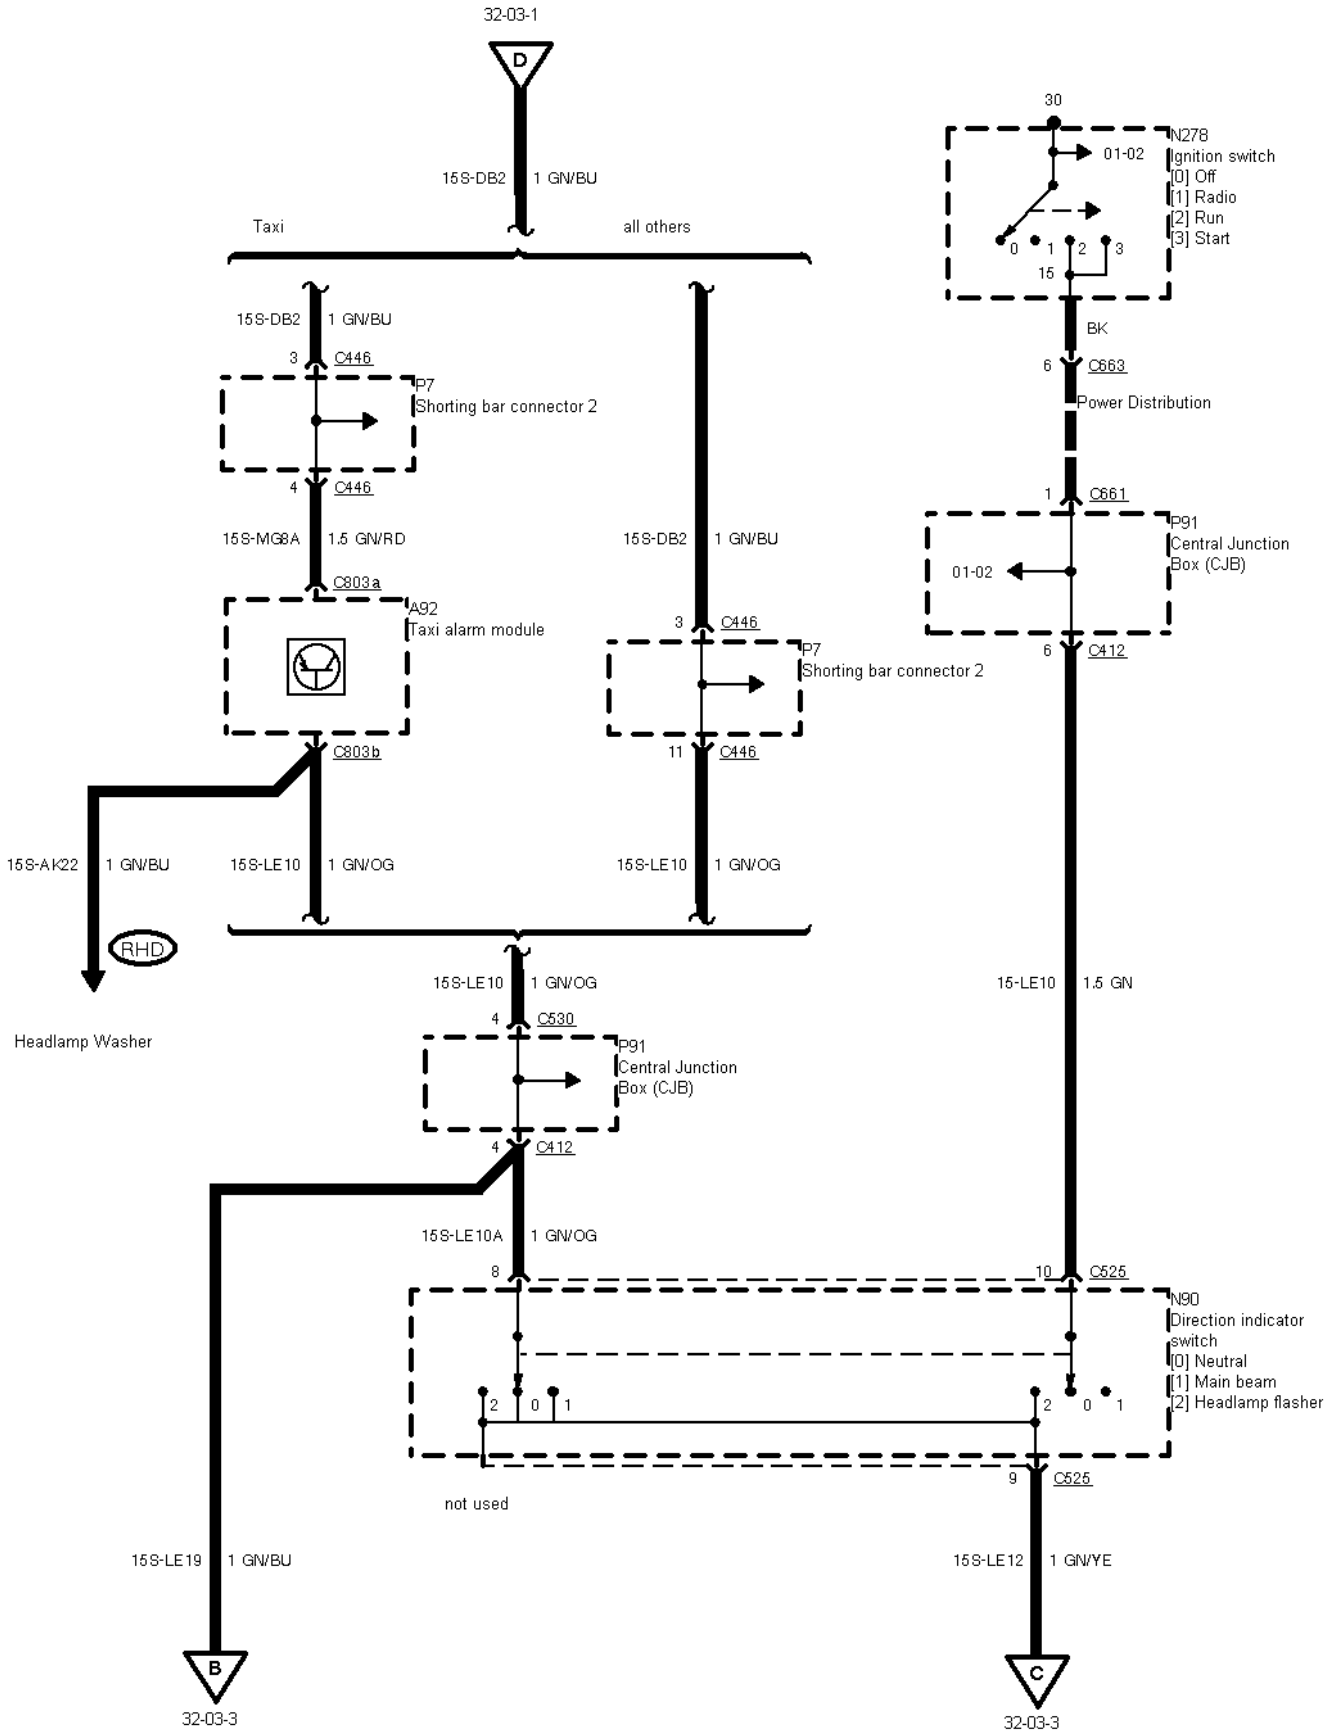

# 32-03-001 , Daytime Running Lamps

DK N S FIN

# 32-03-002 , Daytime Running Lamps

DK N S FIN

# 32-03-003 , Daytime Running Lamps

DK N S FIN

32-03-004 , Daytime Running Lamps

DK N S FIN