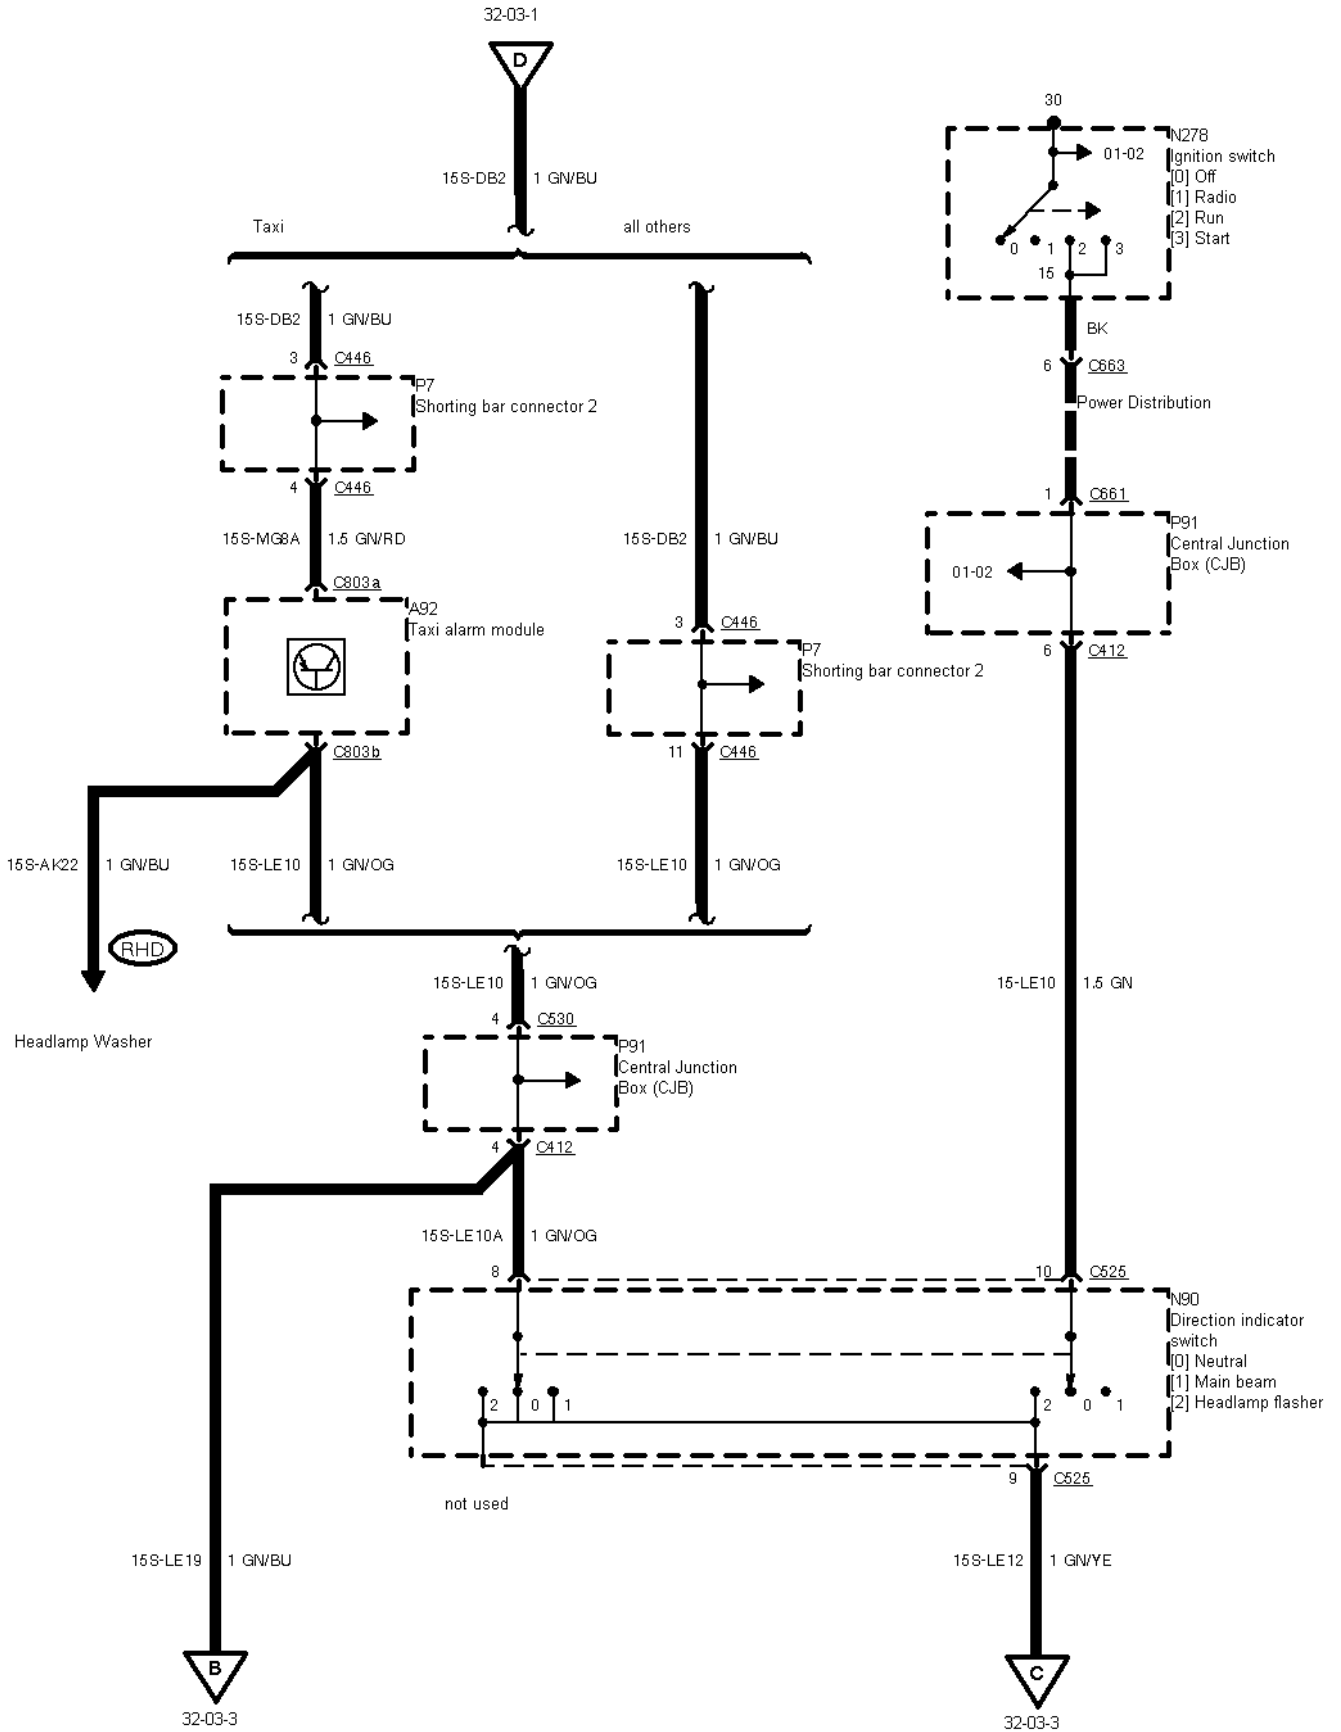

32-03-001 , Daytime Running Lamps

DK N S FIN

32-03-002 , Daytime Running Lamps

DK N S FIN

32-03-003 , Daytime Running Lamps

DK N S FIN

32-03-004 , Daytime Running Lamps

DK N S FIN