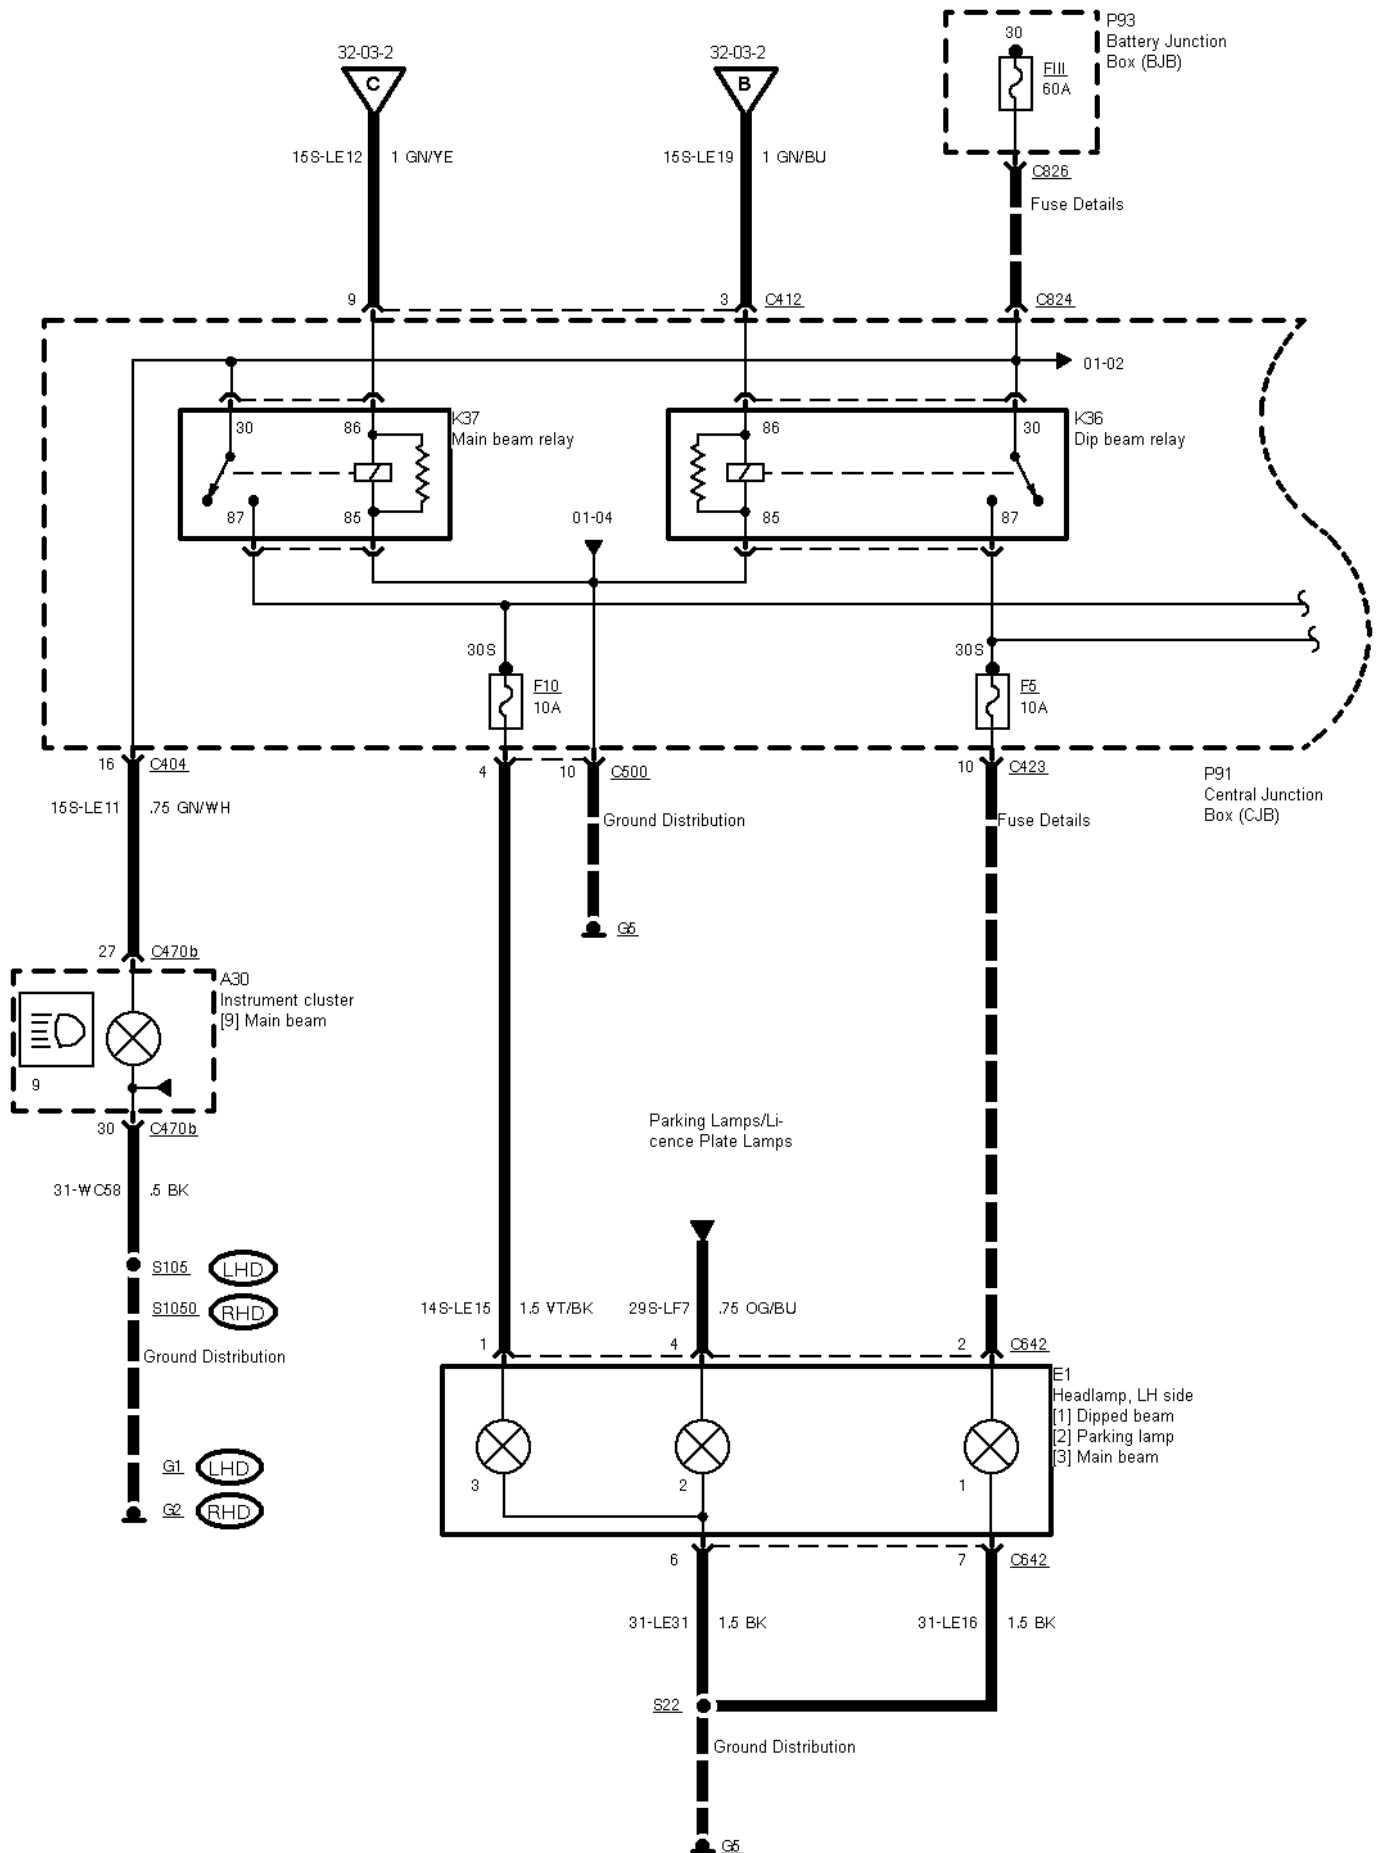

# 32-03-001 , Daytime Running Lamps

DK N S FIN

# 32-03-002 , Daytime Running Lamps

DK N S FIN

# 32-03-003 , Daytime Running Lamps

DK N S FIN

32-03-004 , Daytime Running Lamps

DK N S FIN