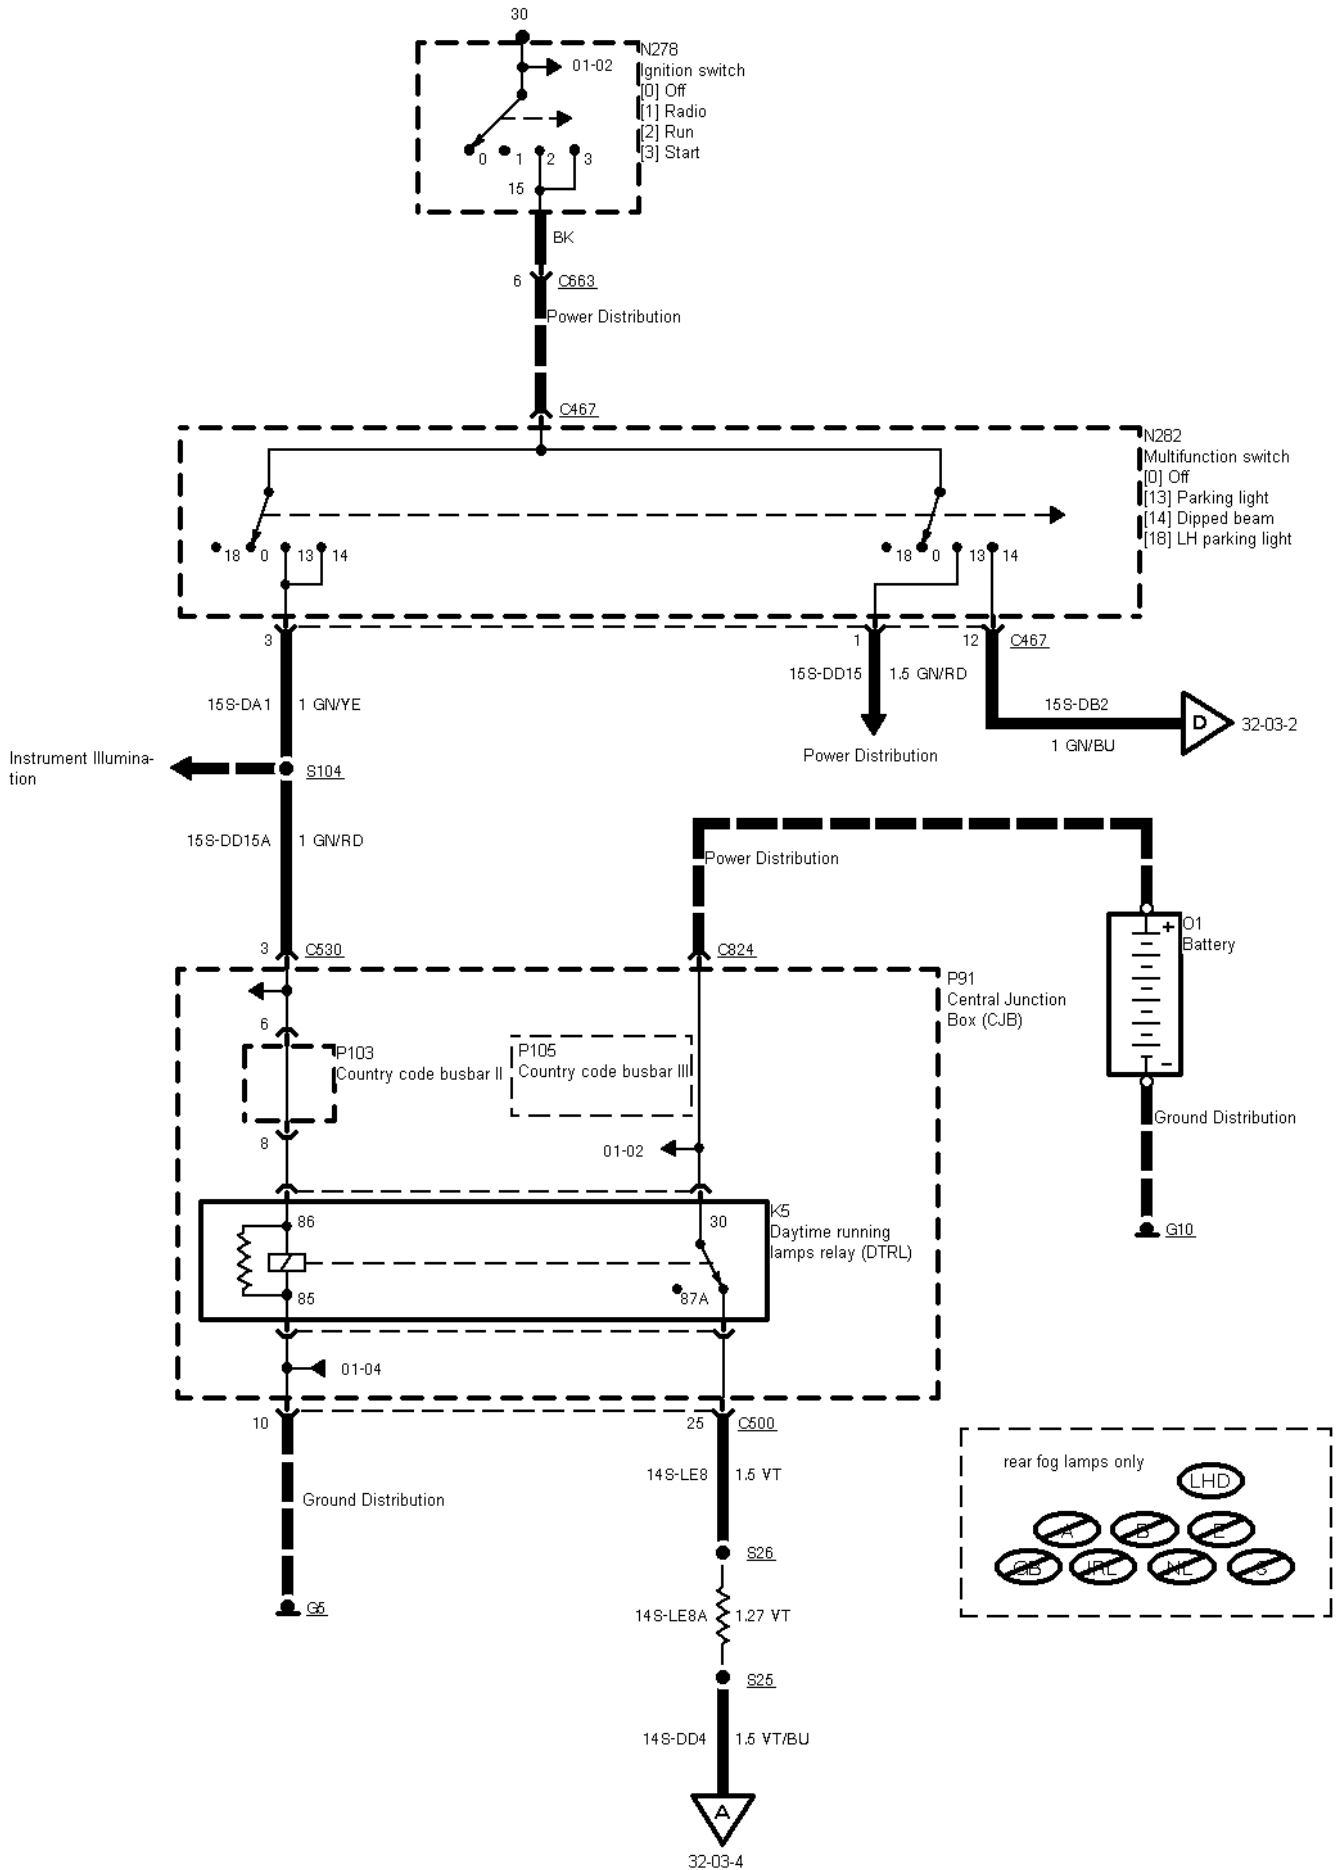

# 32-03-001 , Daytime Running Lamps

DK N S FIN

# 32-03-002 , Daytime Running Lamps

DK N S FIN

# 32-03-003 , Daytime Running Lamps

DK N S FIN

32-03-004 , Daytime Running Lamps

DK N S FIN