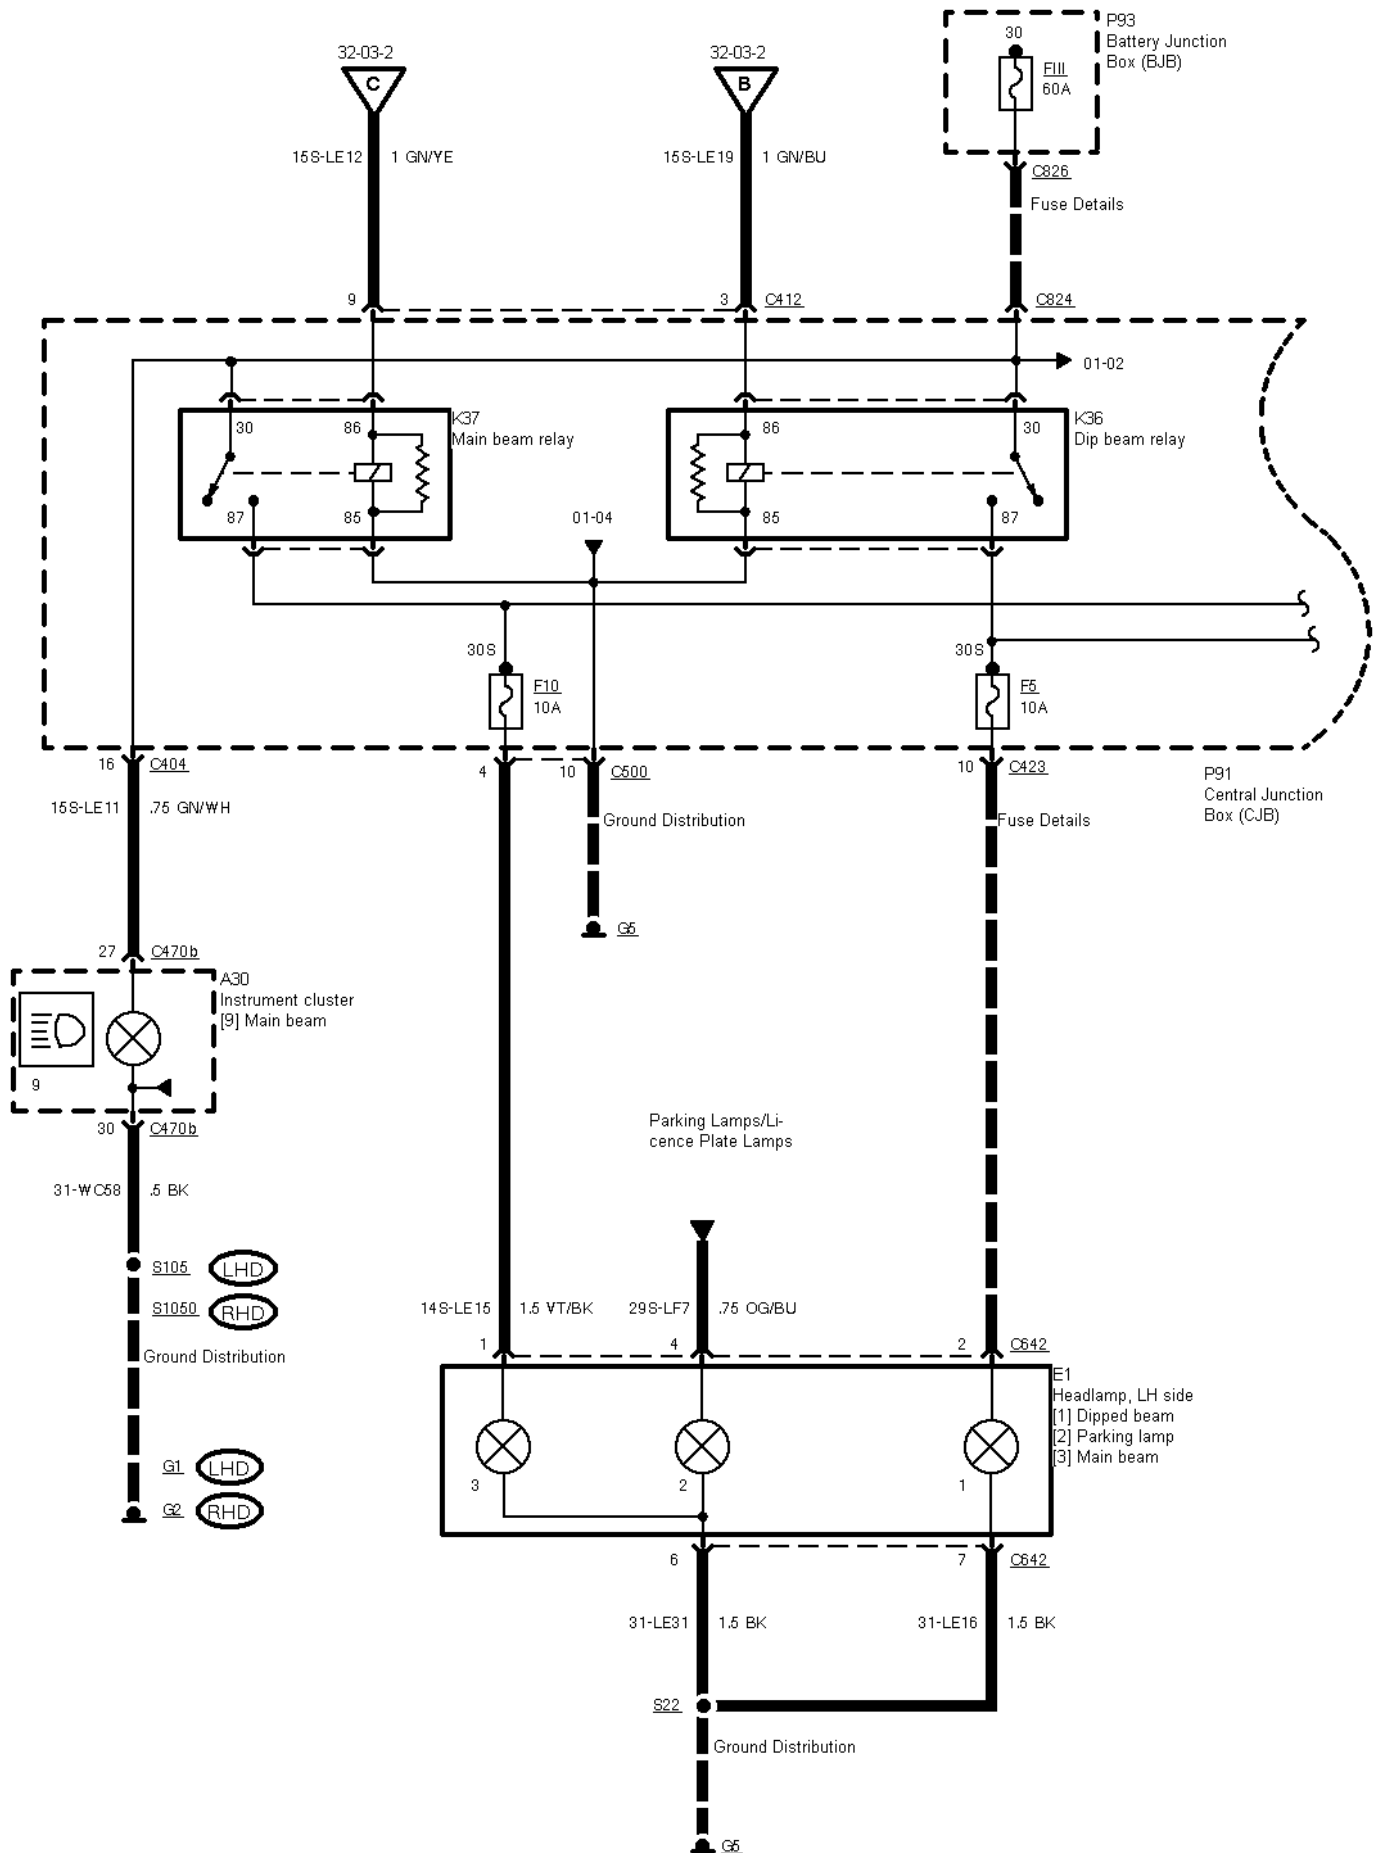

32-03-001 , Daytime Running Lamps

DK N S FIN

32-03-002 , Daytime Running Lamps

DK N S FIN

32-03-003 , Daytime Running Lamps

DK N S FIN

32-03-004 , Daytime Running Lamps

DK N S FIN