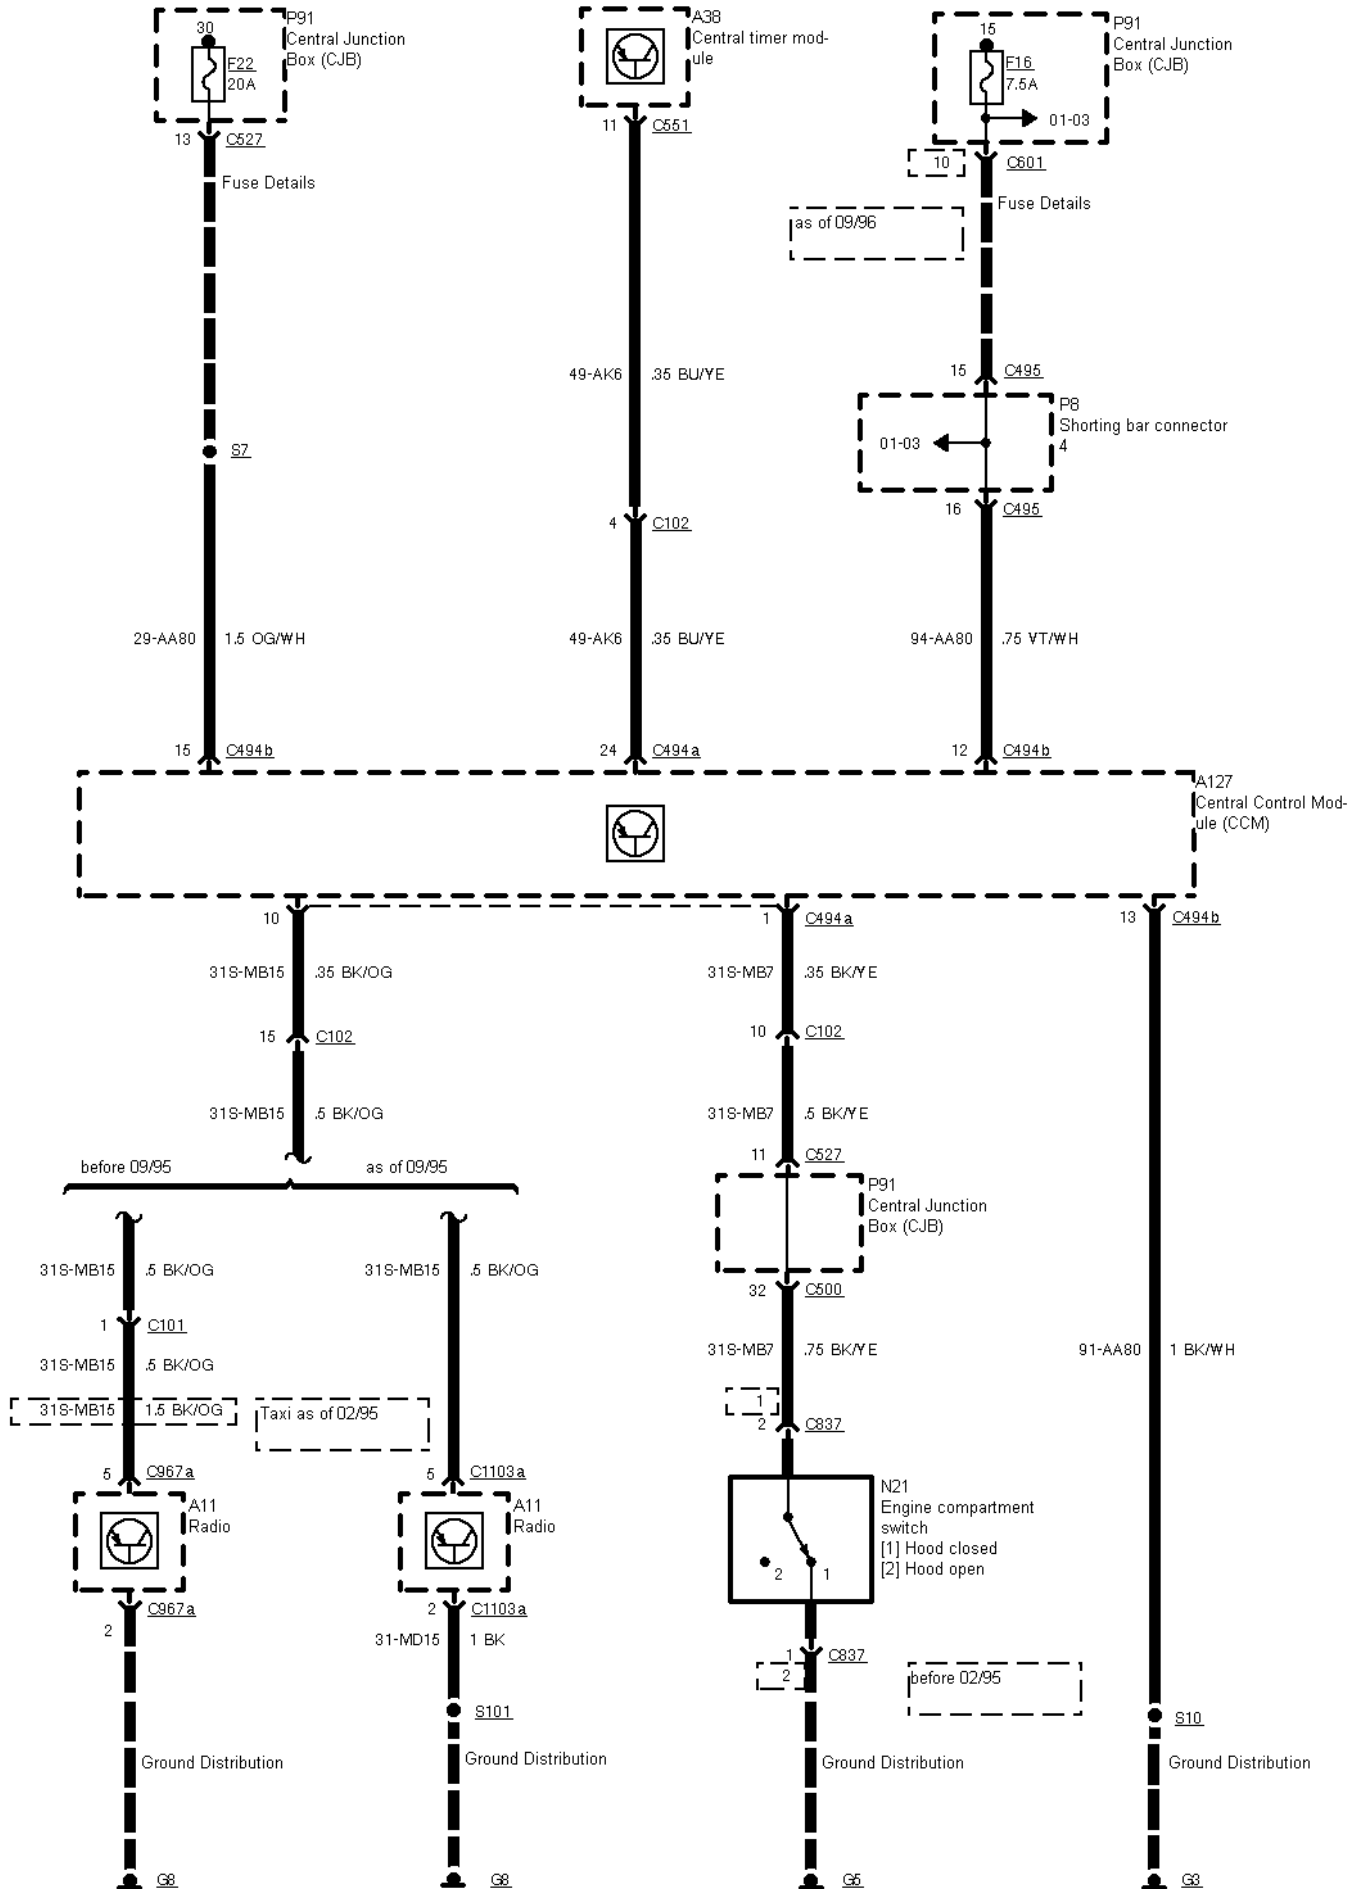

# 33-08-001 , Anti-theft Alarm

33-08-002 , Anti-theft Alarm

33-08-003 , Anti-theft Alarm

33-08-004 , Anti-theft Alarm

**33-08-005 , Anti-theft Alarm**

33-08-006 , Anti-theft Alarm

**33-08-007 , Anti-theft Alarm , Door lock switches**

# 33-08-008 , Anti-theft Alarm

33-08-009 , Anti-theft Alarm , Anti-theft with interior scan sensor

RHD

33-08-010 , Anti-theft Alarm , With remote control

## 2 Circuit Description

---