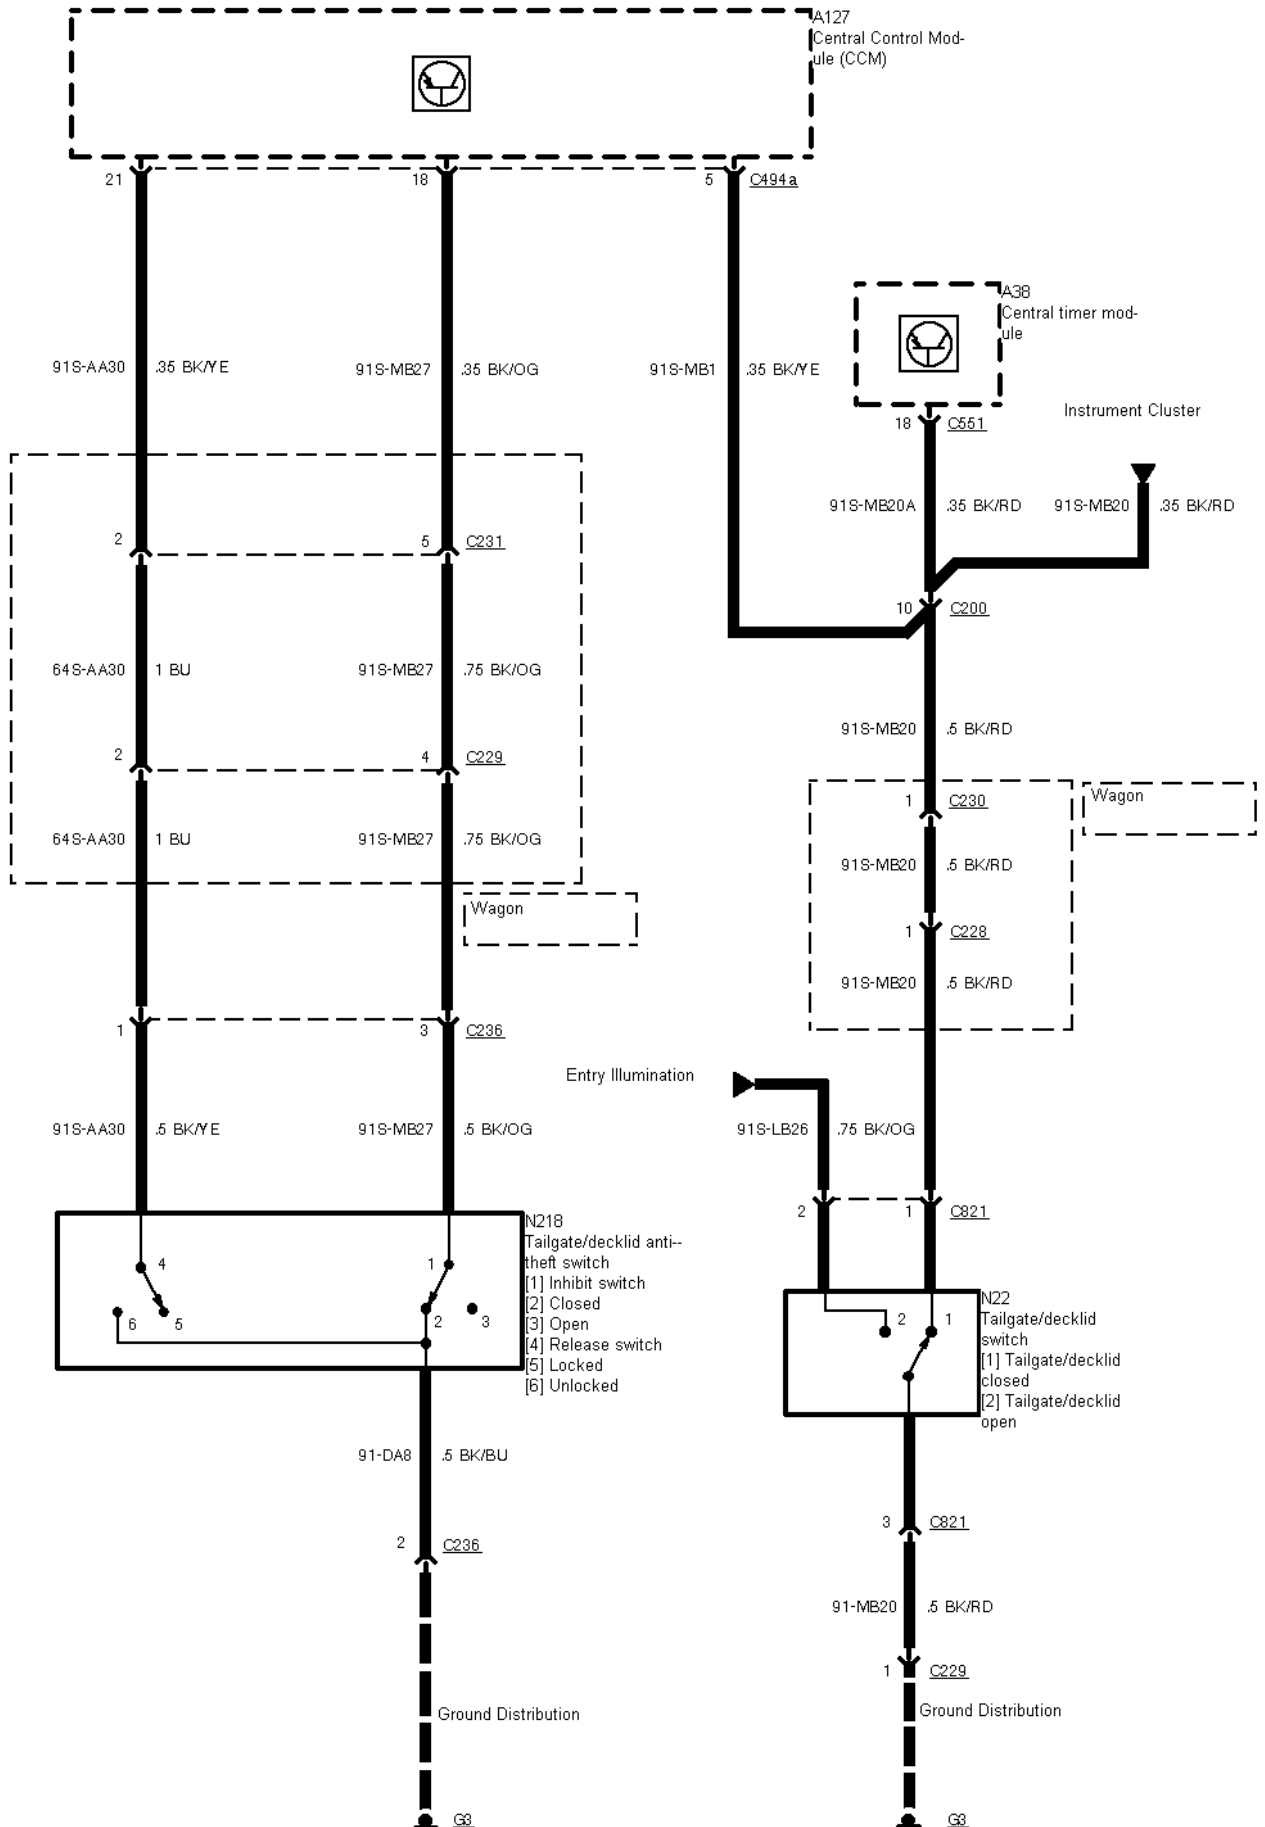

33-08-001 , Anti-theft Alarm

33-08-002 , Anti-theft Alarm

33-08-003 , Anti-theft Alarm

33-08-004 , Anti-theft Alarm

33-08-005 , Anti-theft Alarm

33-08-006 , Anti-theft Alarm

33-08-007 , Anti-theft Alarm , Door lock switches

33-08-008 , Anti-theft Alarm

33-08-009 , Anti-theft Alarm , Anti-theft with interior scan sensor

RHD

33-08-010 , Anti-theft Alarm , With remote control

2 Circuit Description
