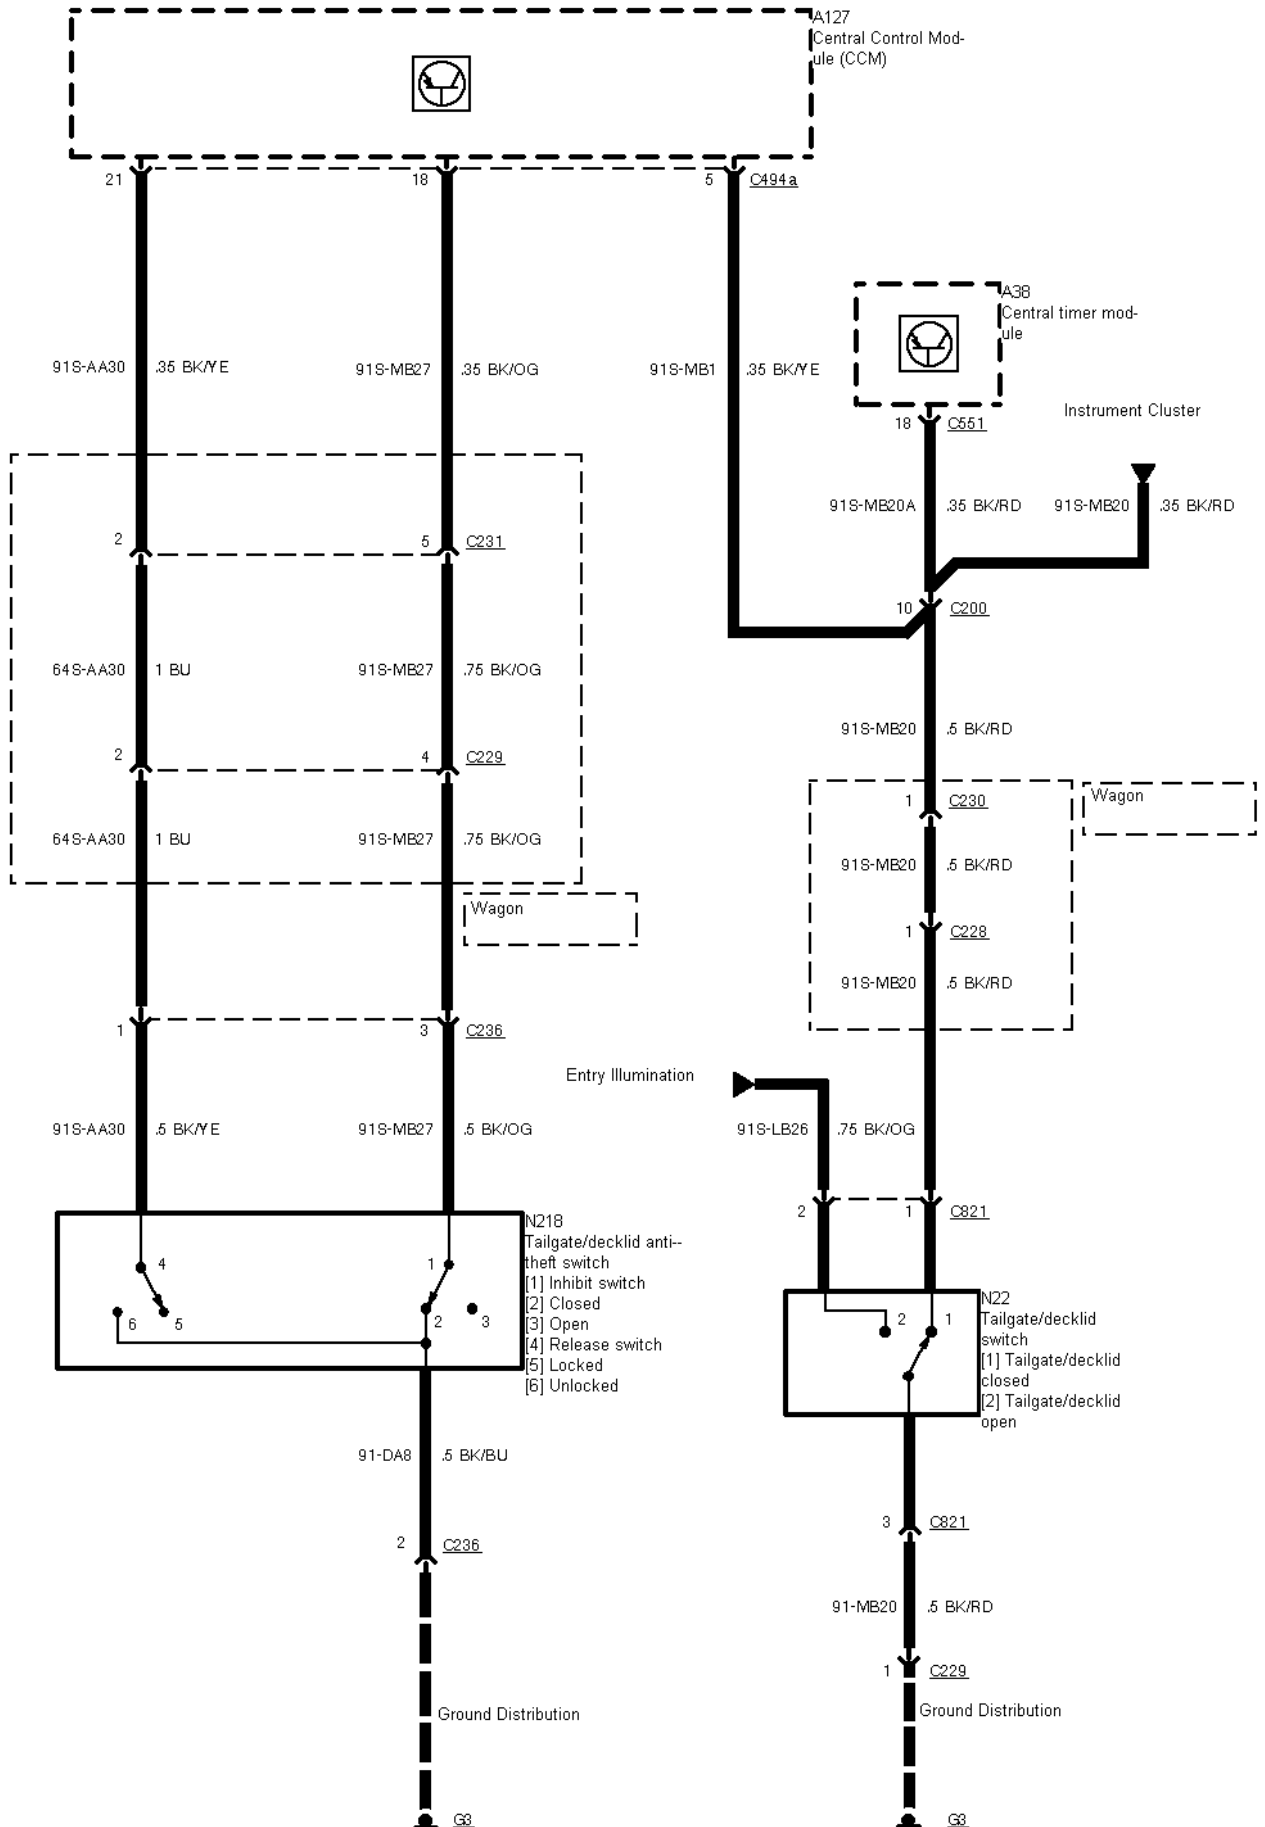

# 33-08-001 , Anti-theft Alarm

33-08-002 , Anti-theft Alarm

33-08-003 , Anti-theft Alarm

33-08-004 , Anti-theft Alarm

**33-08-005 , Anti-theft Alarm**

33-08-006 , Anti-theft Alarm

**33-08-007 , Anti-theft Alarm , Door lock switches**

# 33-08-008 , Anti-theft Alarm

33-08-009 , Anti-theft Alarm , Anti-theft with interior scan sensor

RHD

33-08-010 , Anti-theft Alarm , With remote control

## 2 Circuit Description

---