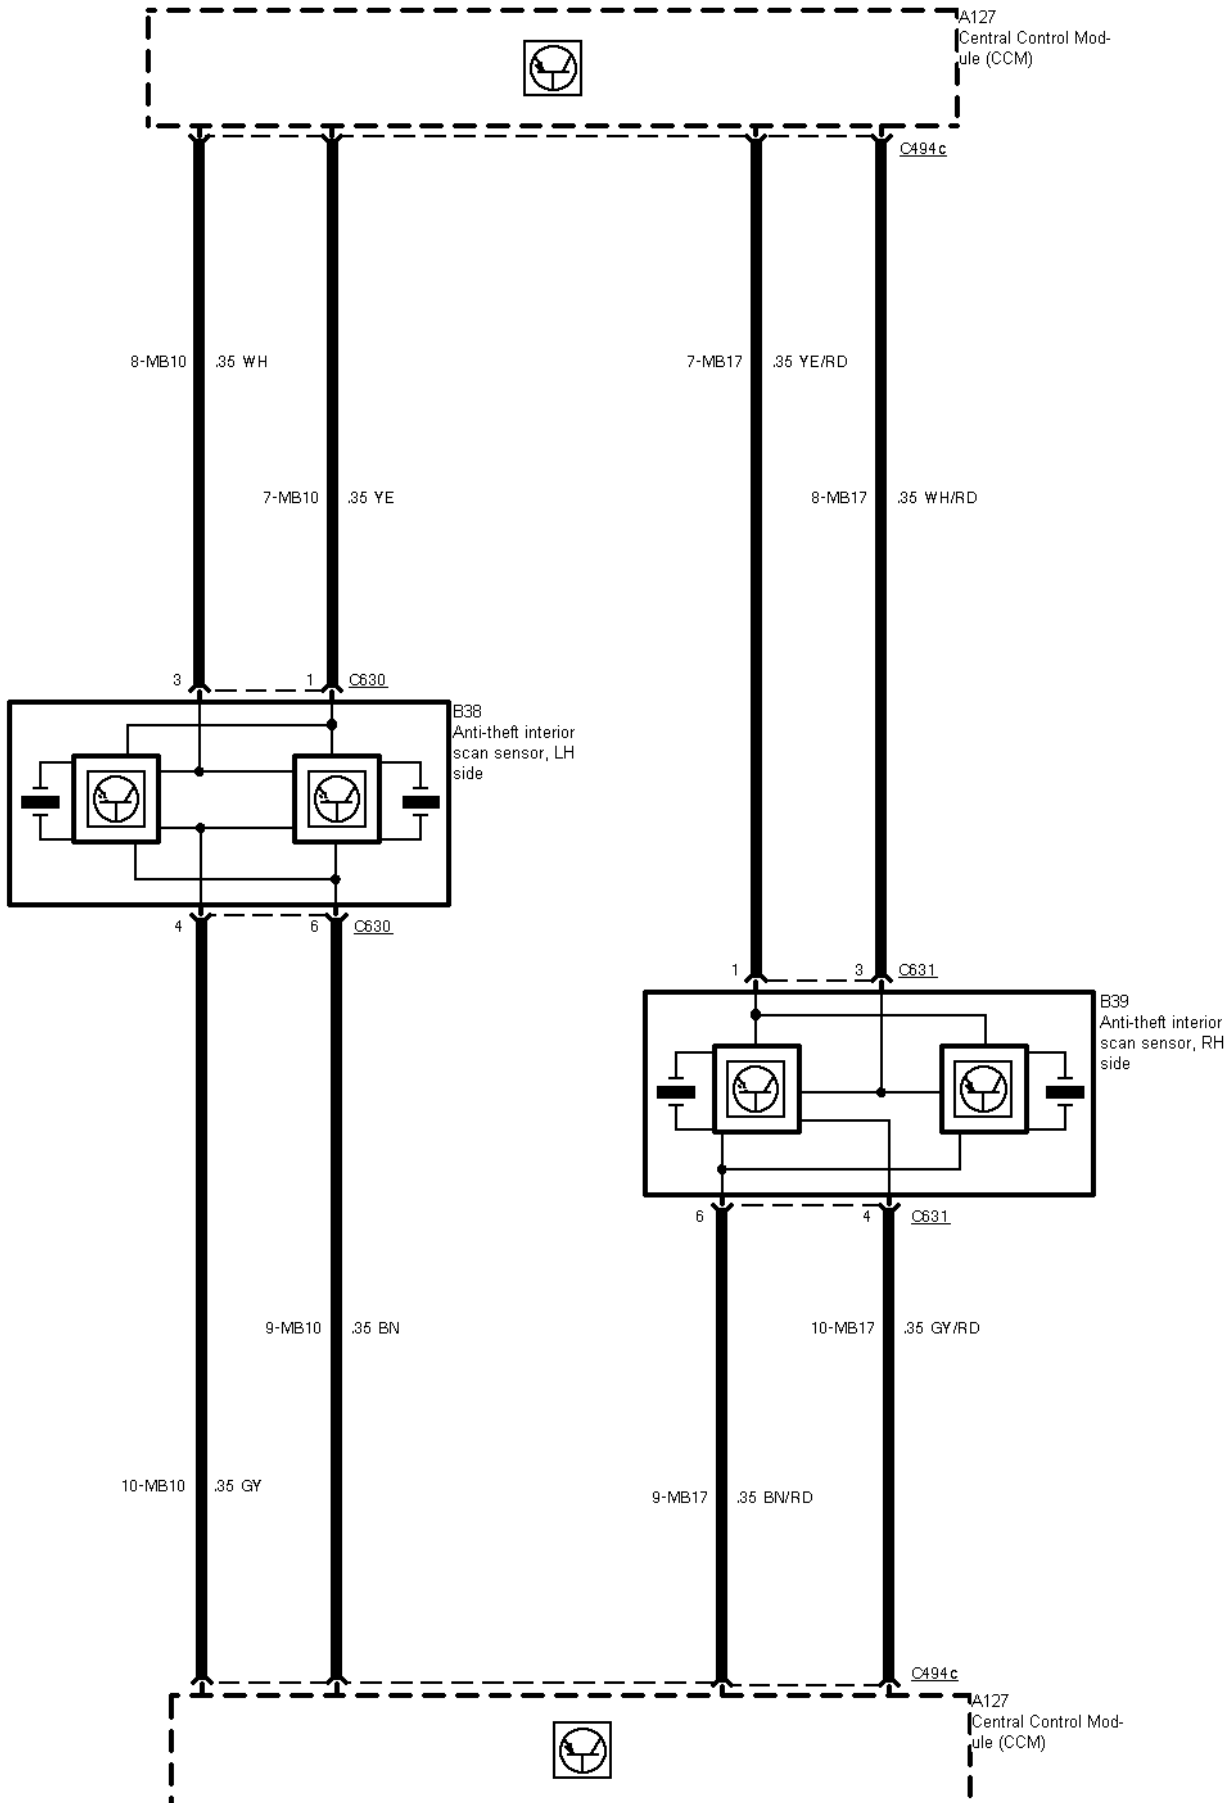

33-08-001 , Anti-theft Alarm

33-08-002 , Anti-theft Alarm

33-08-003 , Anti-theft Alarm

33-08-004 , Anti-theft Alarm

33-08-005 , Anti-theft Alarm

33-08-006 , Anti-theft Alarm

33-08-007 , Anti-theft Alarm , Door lock switches

33-08-008 , Anti-theft Alarm

33-08-009 , Anti-theft Alarm , Anti-theft with interior scan sensor

RHD

33-08-010 , Anti-theft Alarm , With remote control

2 Circuit Description
