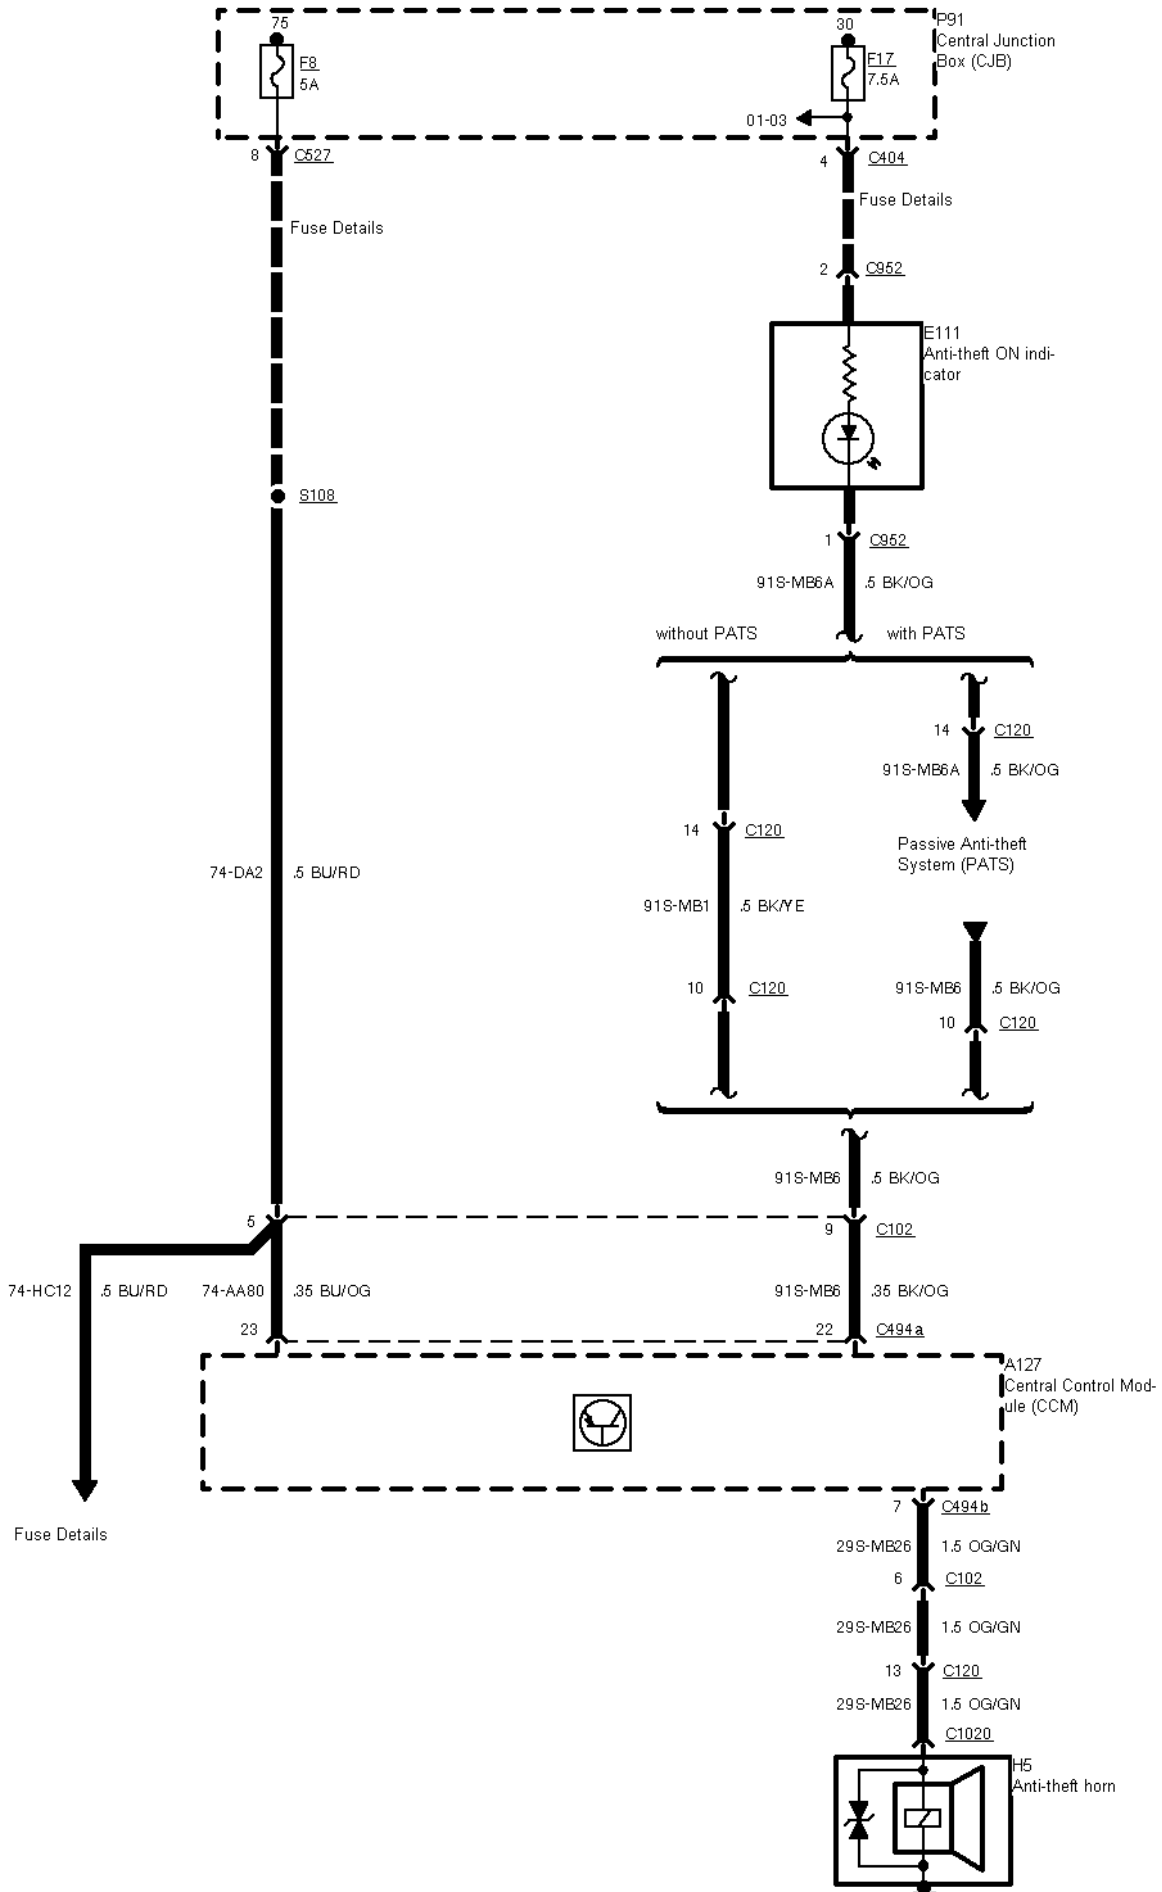

33-08-001 , Anti-theft Alarm

33-08-002 , Anti-theft Alarm

33-08-003 , Anti-theft Alarm

33-08-004 , Anti-theft Alarm

33-08-005 , Anti-theft Alarm

33-08-006 , Anti-theft Alarm

33-08-007 , Anti-theft Alarm , Door lock switches

33-08-008 , Anti-theft Alarm

33-08-009 , Anti-theft Alarm , Anti-theft with interior scan sensor

RHD

33-08-010 , Anti-theft Alarm , With remote control

2 Circuit Description
