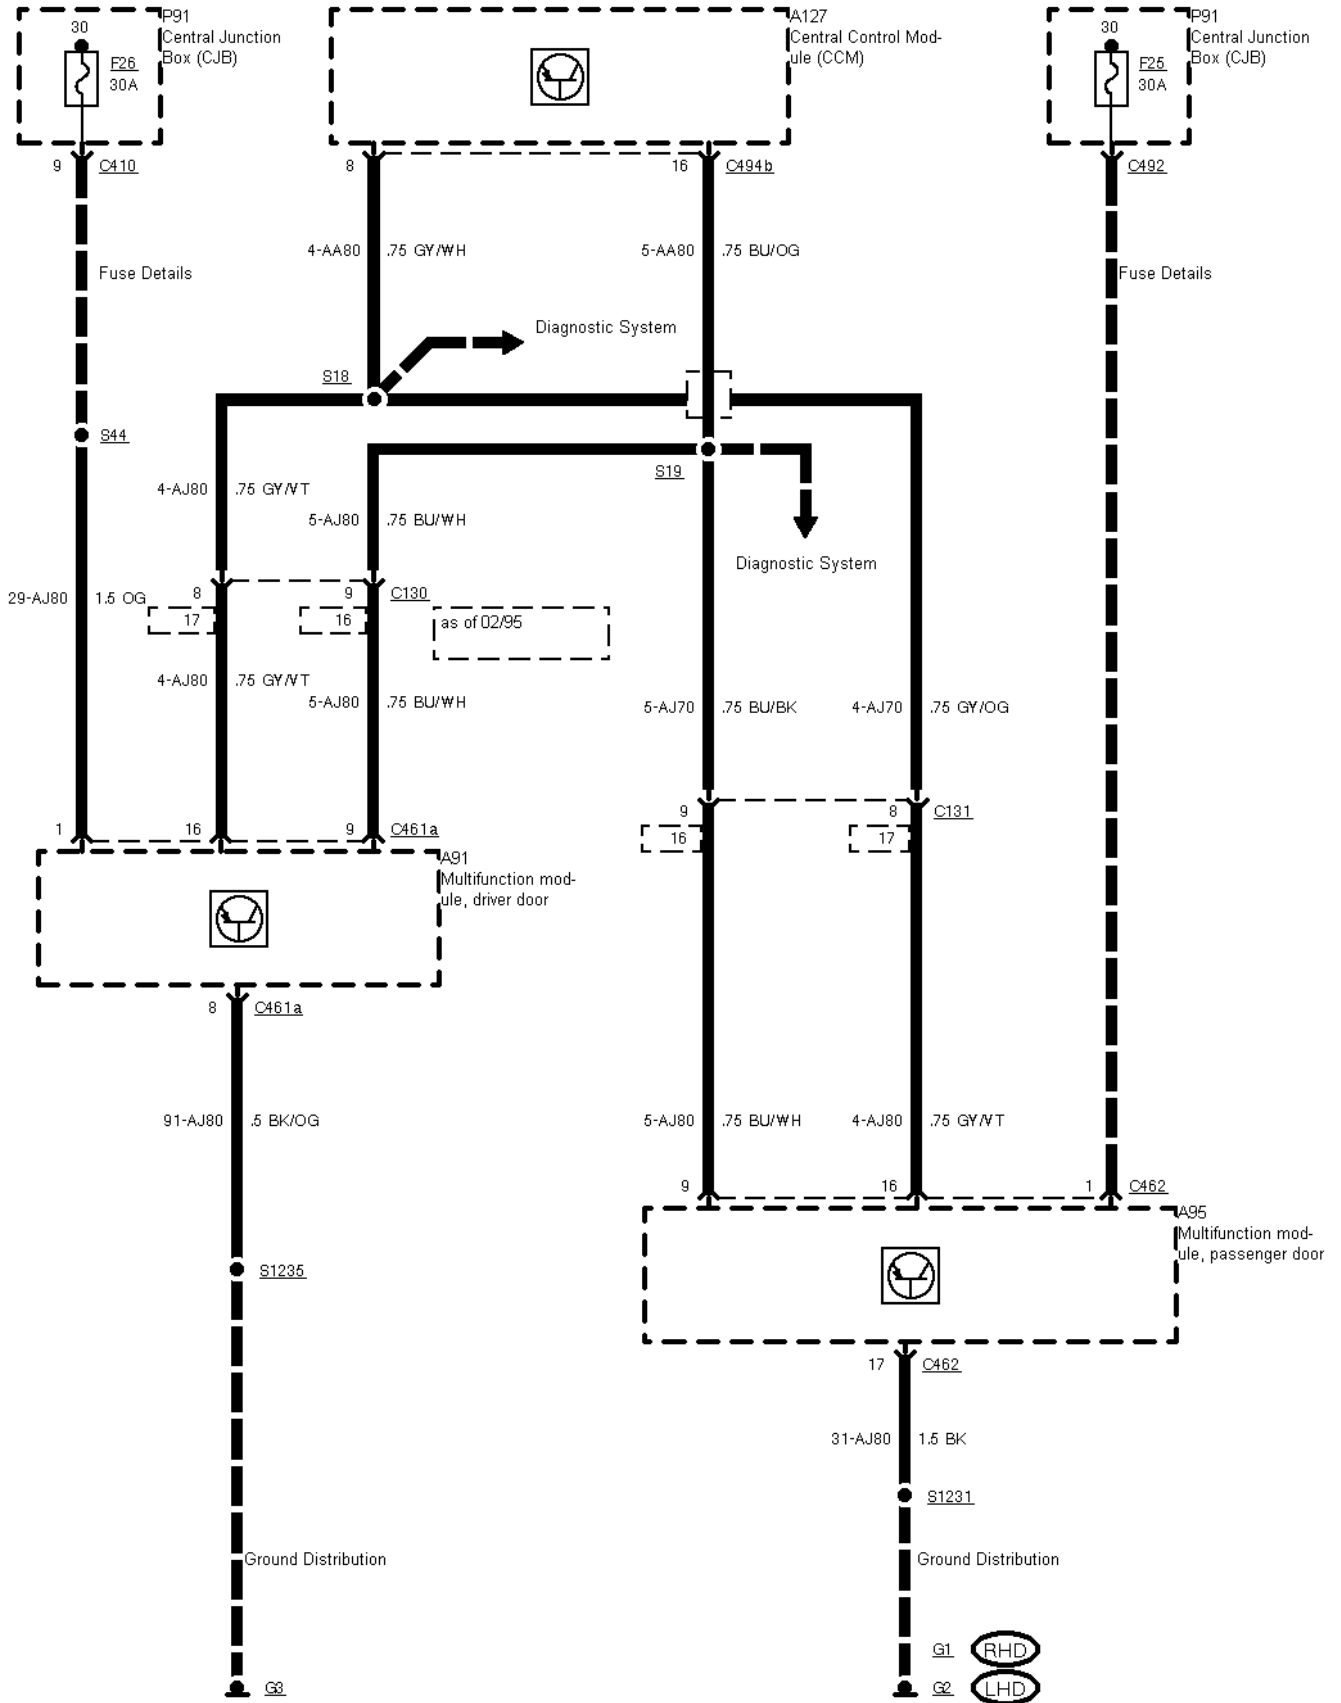

33-08-001 , Anti-theft Alarm

33-08-002 , Anti-theft Alarm

33-08-003 , Anti-theft Alarm

33-08-004 , Anti-theft Alarm

33-08-005 , Anti-theft Alarm

33-08-006 , Anti-theft Alarm

33-08-007 , Anti-theft Alarm , Door lock switches

33-08-008 , Anti-theft Alarm

33-08-009 , Anti-theft Alarm , Anti-theft with interior scan sensor

RHD

33-08-010 , Anti-theft Alarm , With remote control

2 Circuit Description
