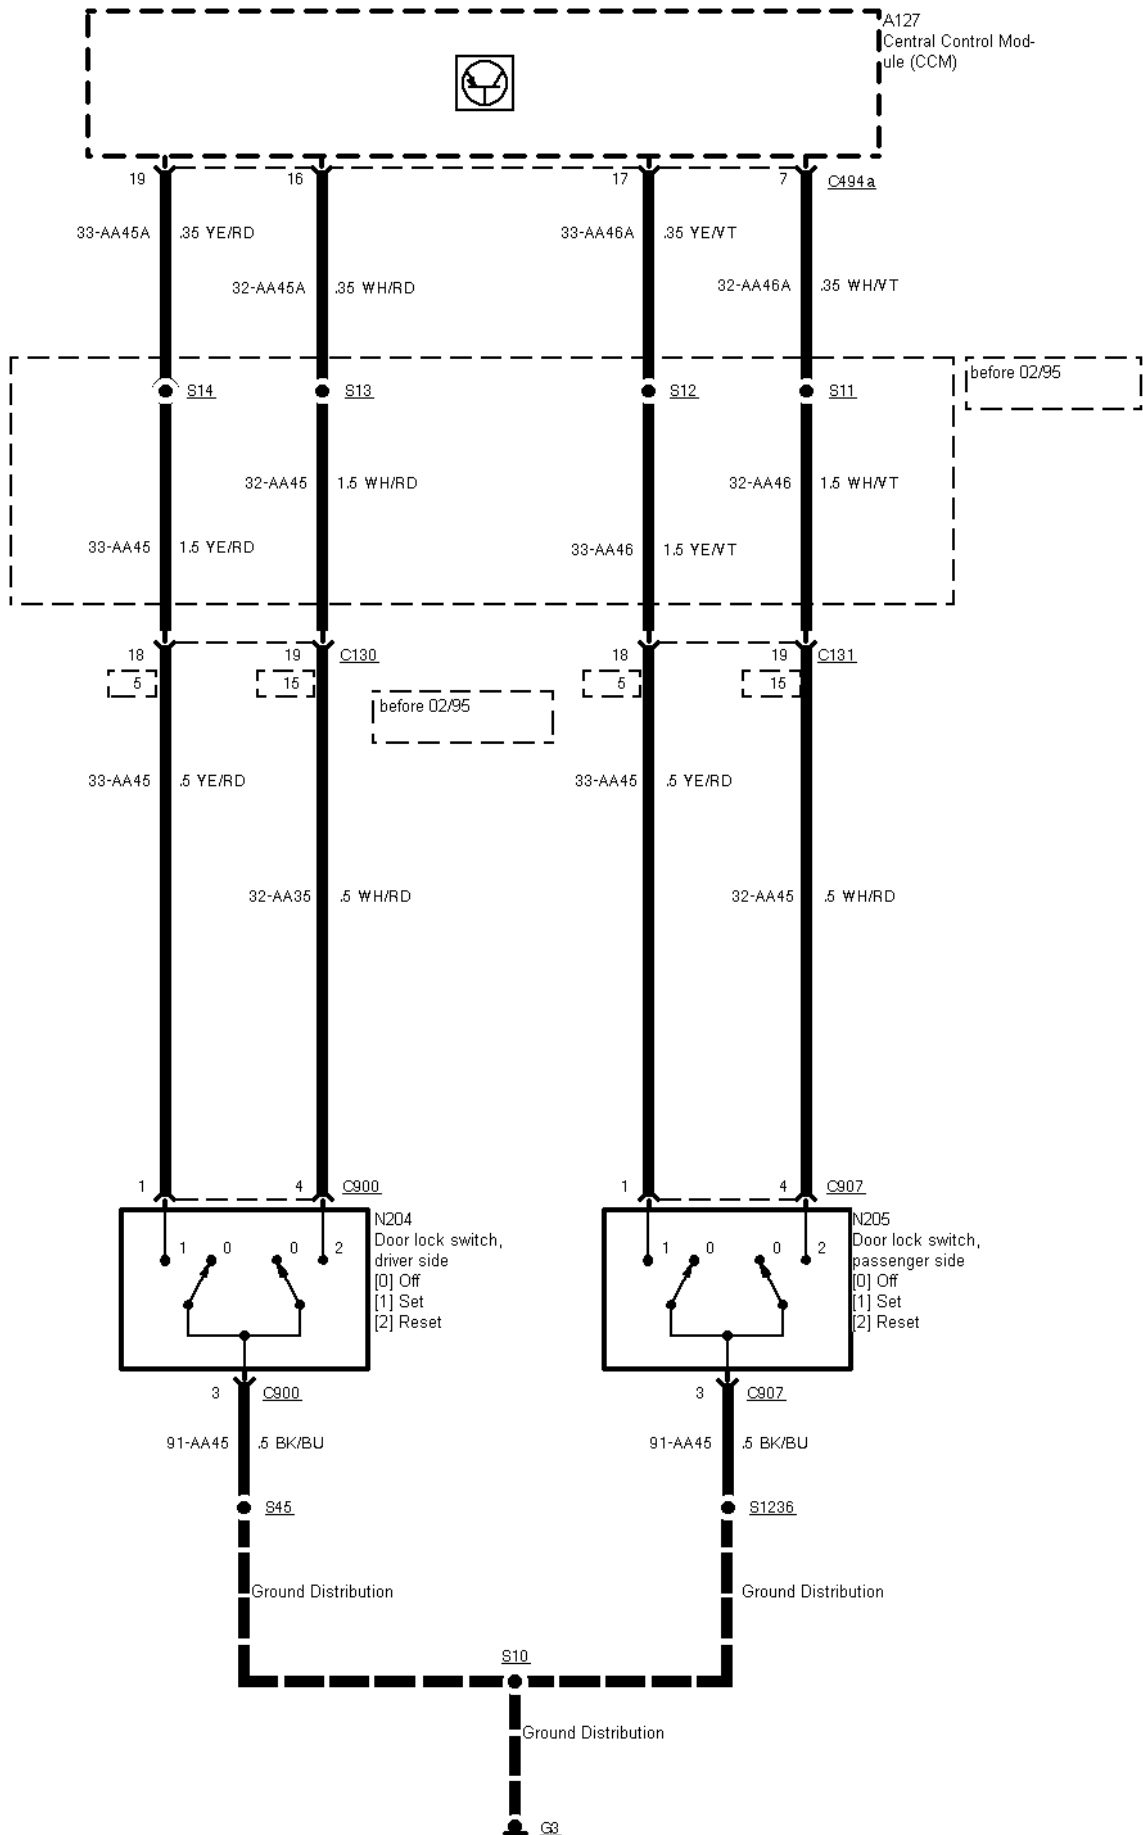

33-08-001 , Anti-theft Alarm

33-08-002 , Anti-theft Alarm

33-08-003 , Anti-theft Alarm

33-08-004 , Anti-theft Alarm

33-08-005 , Anti-theft Alarm

33-08-006 , Anti-theft Alarm

33-08-007 , Anti-theft Alarm , Door lock switches

33-08-008 , Anti-theft Alarm

33-08-009 , Anti-theft Alarm , Anti-theft with interior scan sensor

RHD

33-08-010 , Anti-theft Alarm , With remote control

2 Circuit Description
