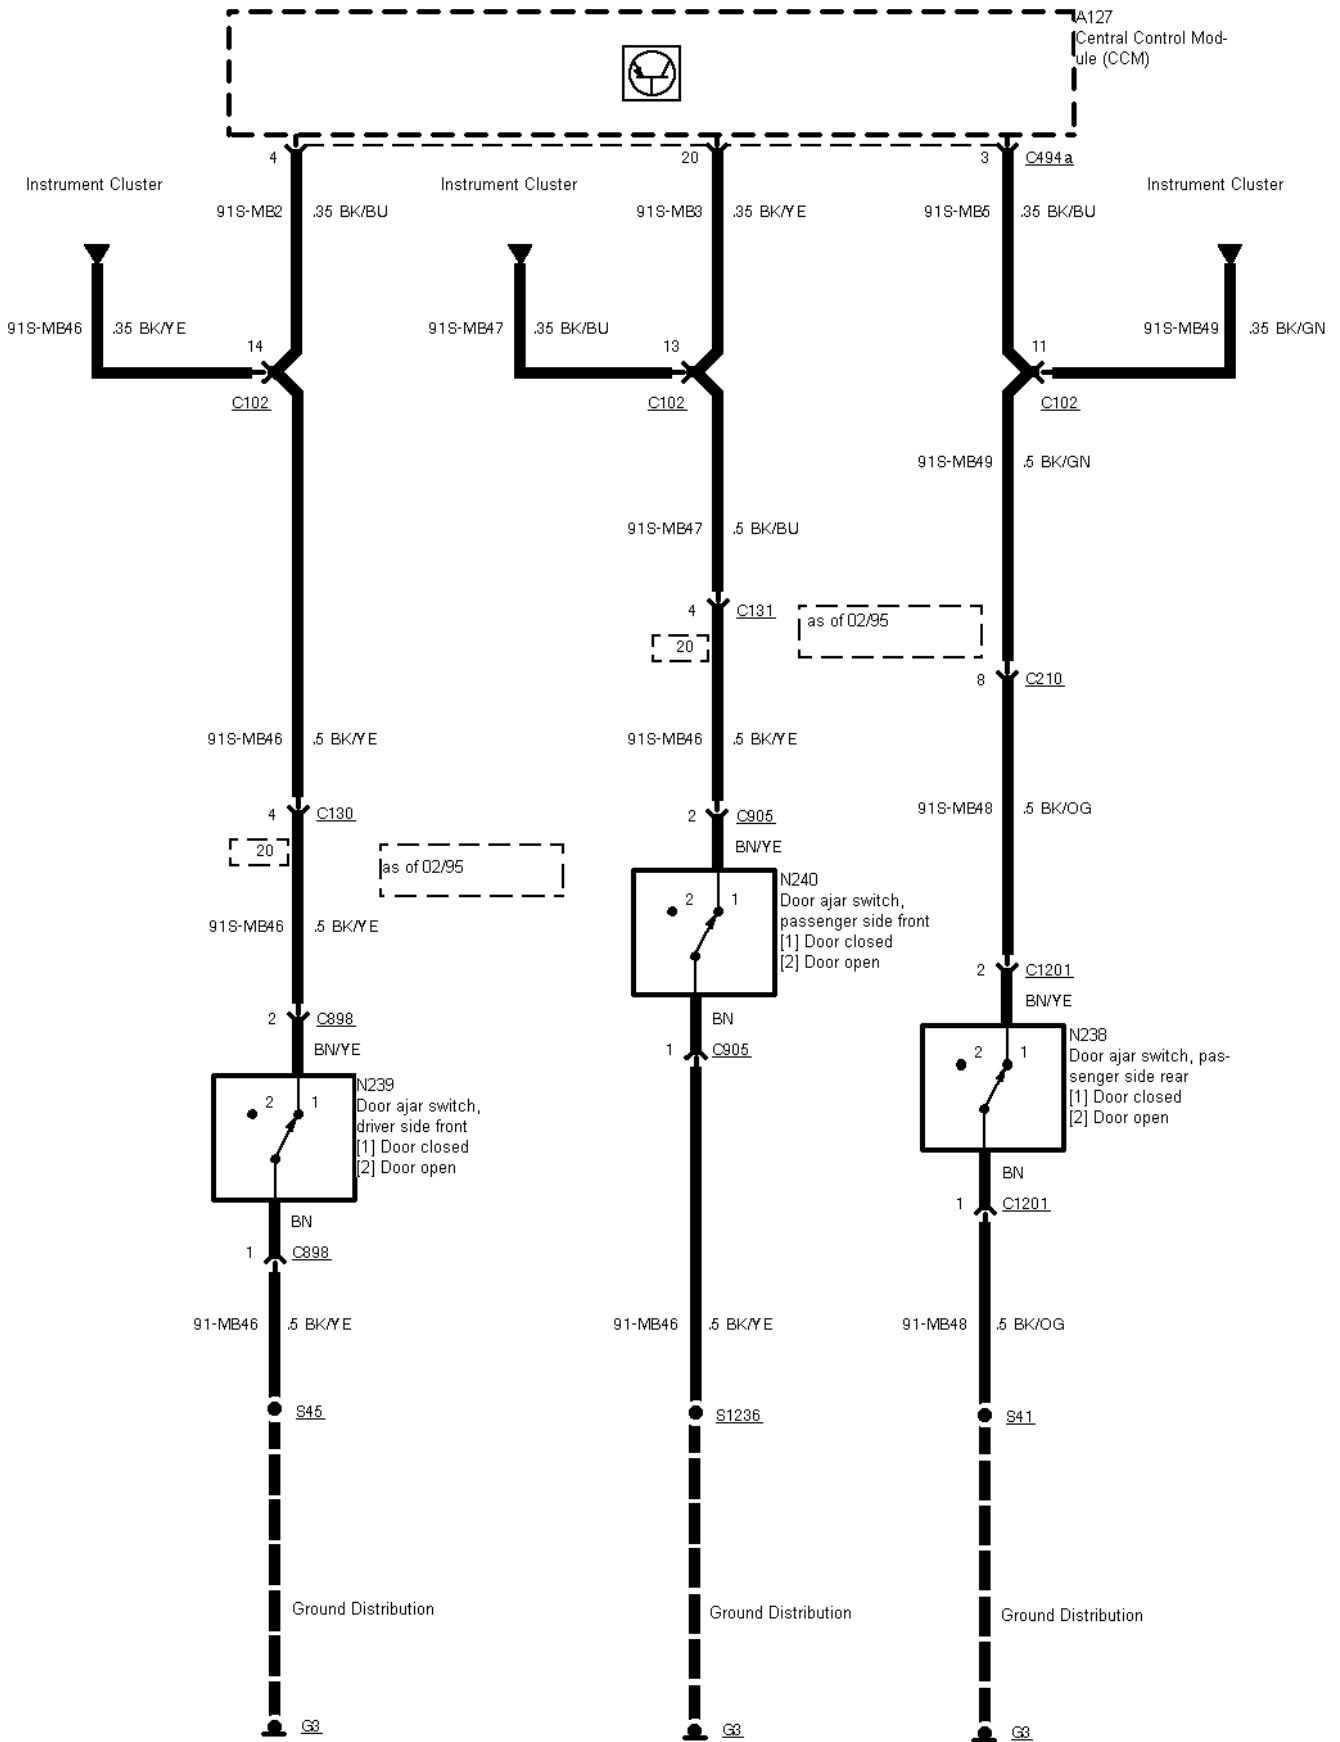

# 33-08-001 , Anti-theft Alarm

33-08-002 , Anti-theft Alarm

33-08-003 , Anti-theft Alarm

33-08-004 , Anti-theft Alarm

**33-08-005 , Anti-theft Alarm**

33-08-006 , Anti-theft Alarm

**33-08-007 , Anti-theft Alarm , Door lock switches**

# 33-08-008 , Anti-theft Alarm

33-08-009 , Anti-theft Alarm , Anti-theft with interior scan sensor

RHD

33-08-010 , Anti-theft Alarm , With remote control

## 2 Circuit Description

---