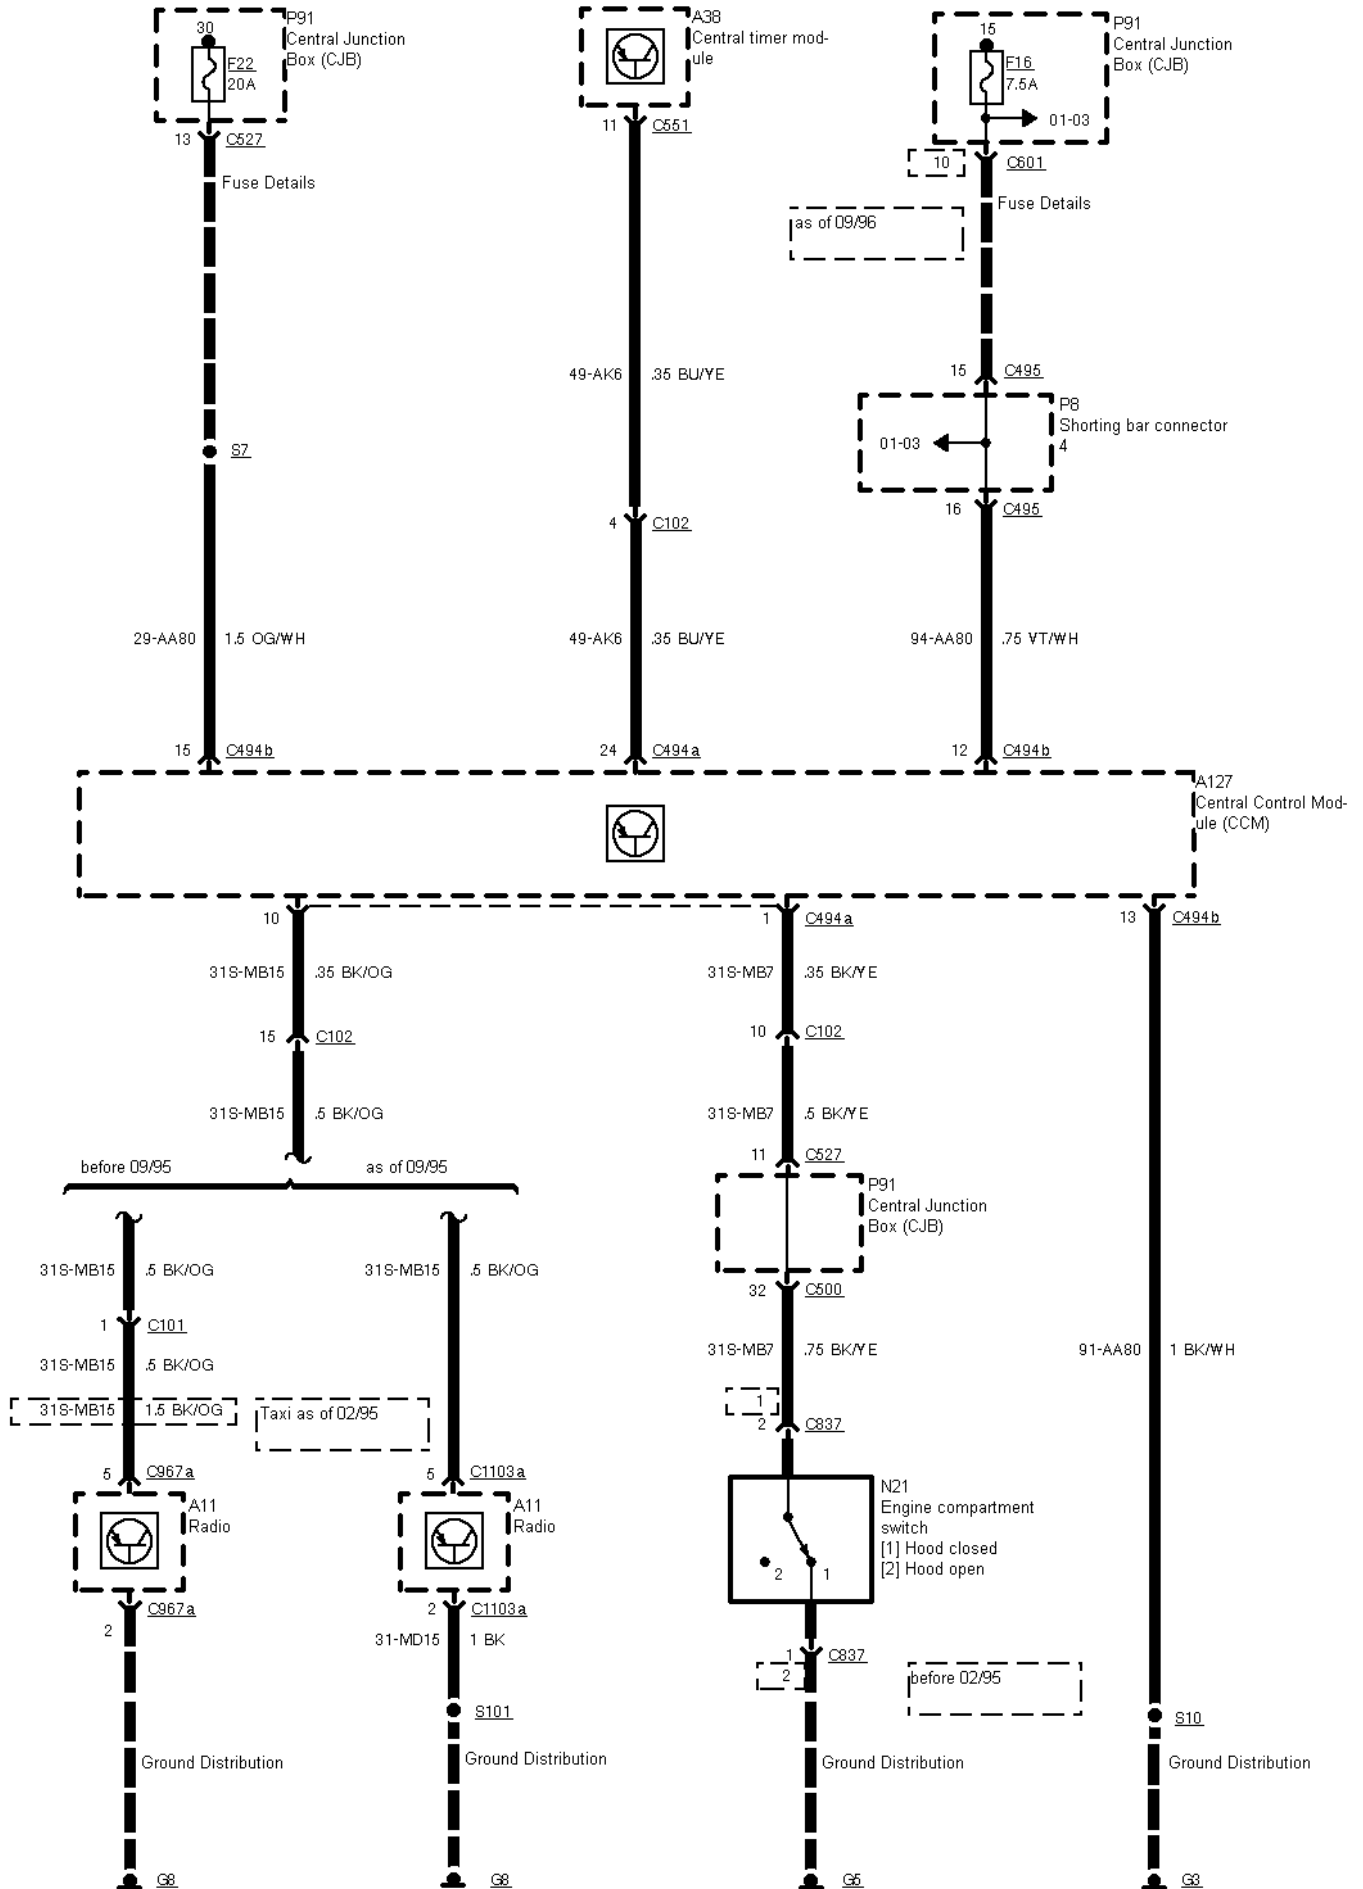

33-08-001 , Anti-theft Alarm

33-08-002 , Anti-theft Alarm

33-08-003 , Anti-theft Alarm

33-08-004 , Anti-theft Alarm

33-08-005 , Anti-theft Alarm

33-08-006 , Anti-theft Alarm

33-08-007 , Anti-theft Alarm , Door lock switches

33-08-008 , Anti-theft Alarm

33-08-009 , Anti-theft Alarm , Anti-theft with interior scan sensor

RHD

33-08-010 , Anti-theft Alarm , With remote control

2 Circuit Description
