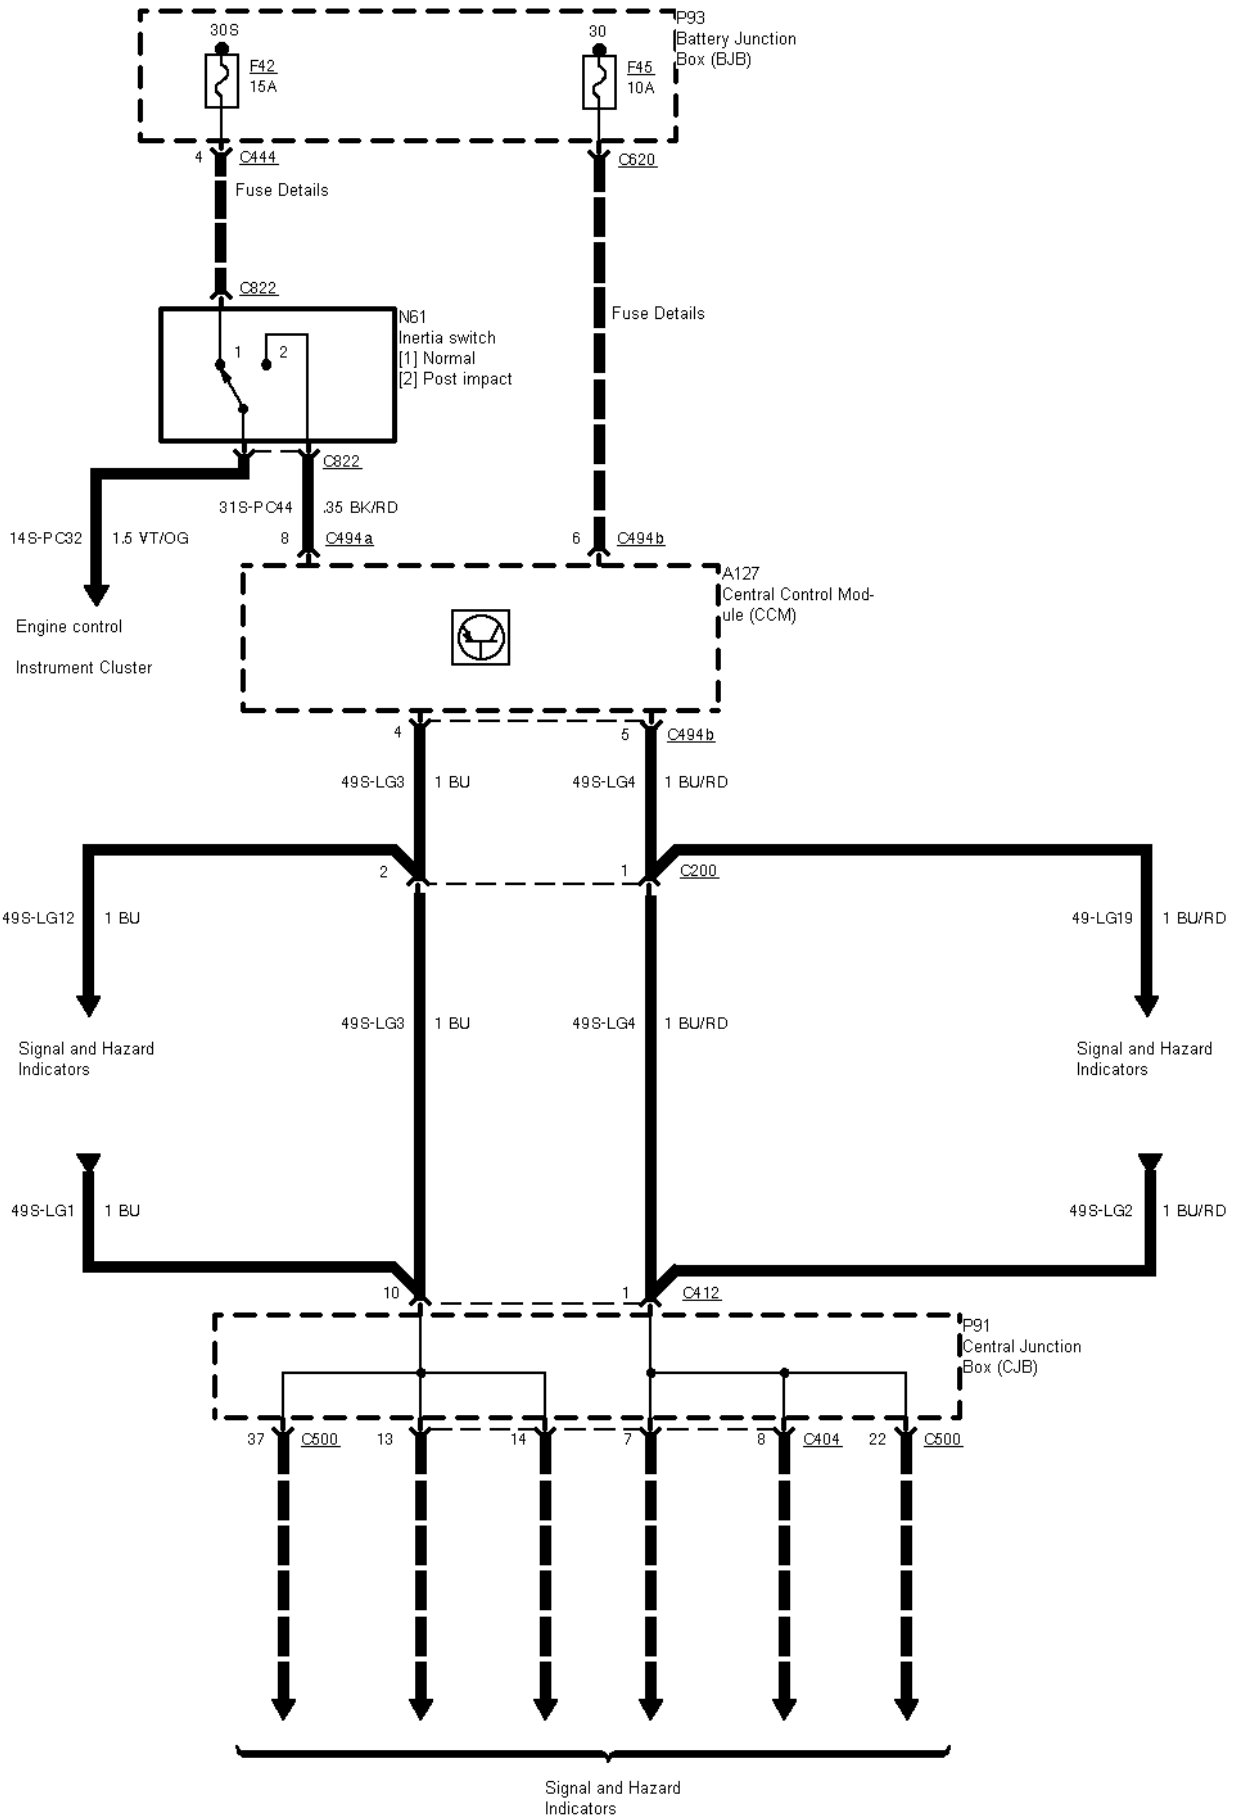

# 33-08-001 , Anti-theft Alarm

33-08-002 , Anti-theft Alarm

33-08-003 , Anti-theft Alarm

33-08-004 , Anti-theft Alarm

**33-08-005 , Anti-theft Alarm**

33-08-006 , Anti-theft Alarm

**33-08-007 , Anti-theft Alarm , Door lock switches**

# 33-08-008 , Anti-theft Alarm

33-08-009 , Anti-theft Alarm , Anti-theft with interior scan sensor

RHD

33-08-010 , Anti-theft Alarm , With remote control

## 2 Circuit Description

---