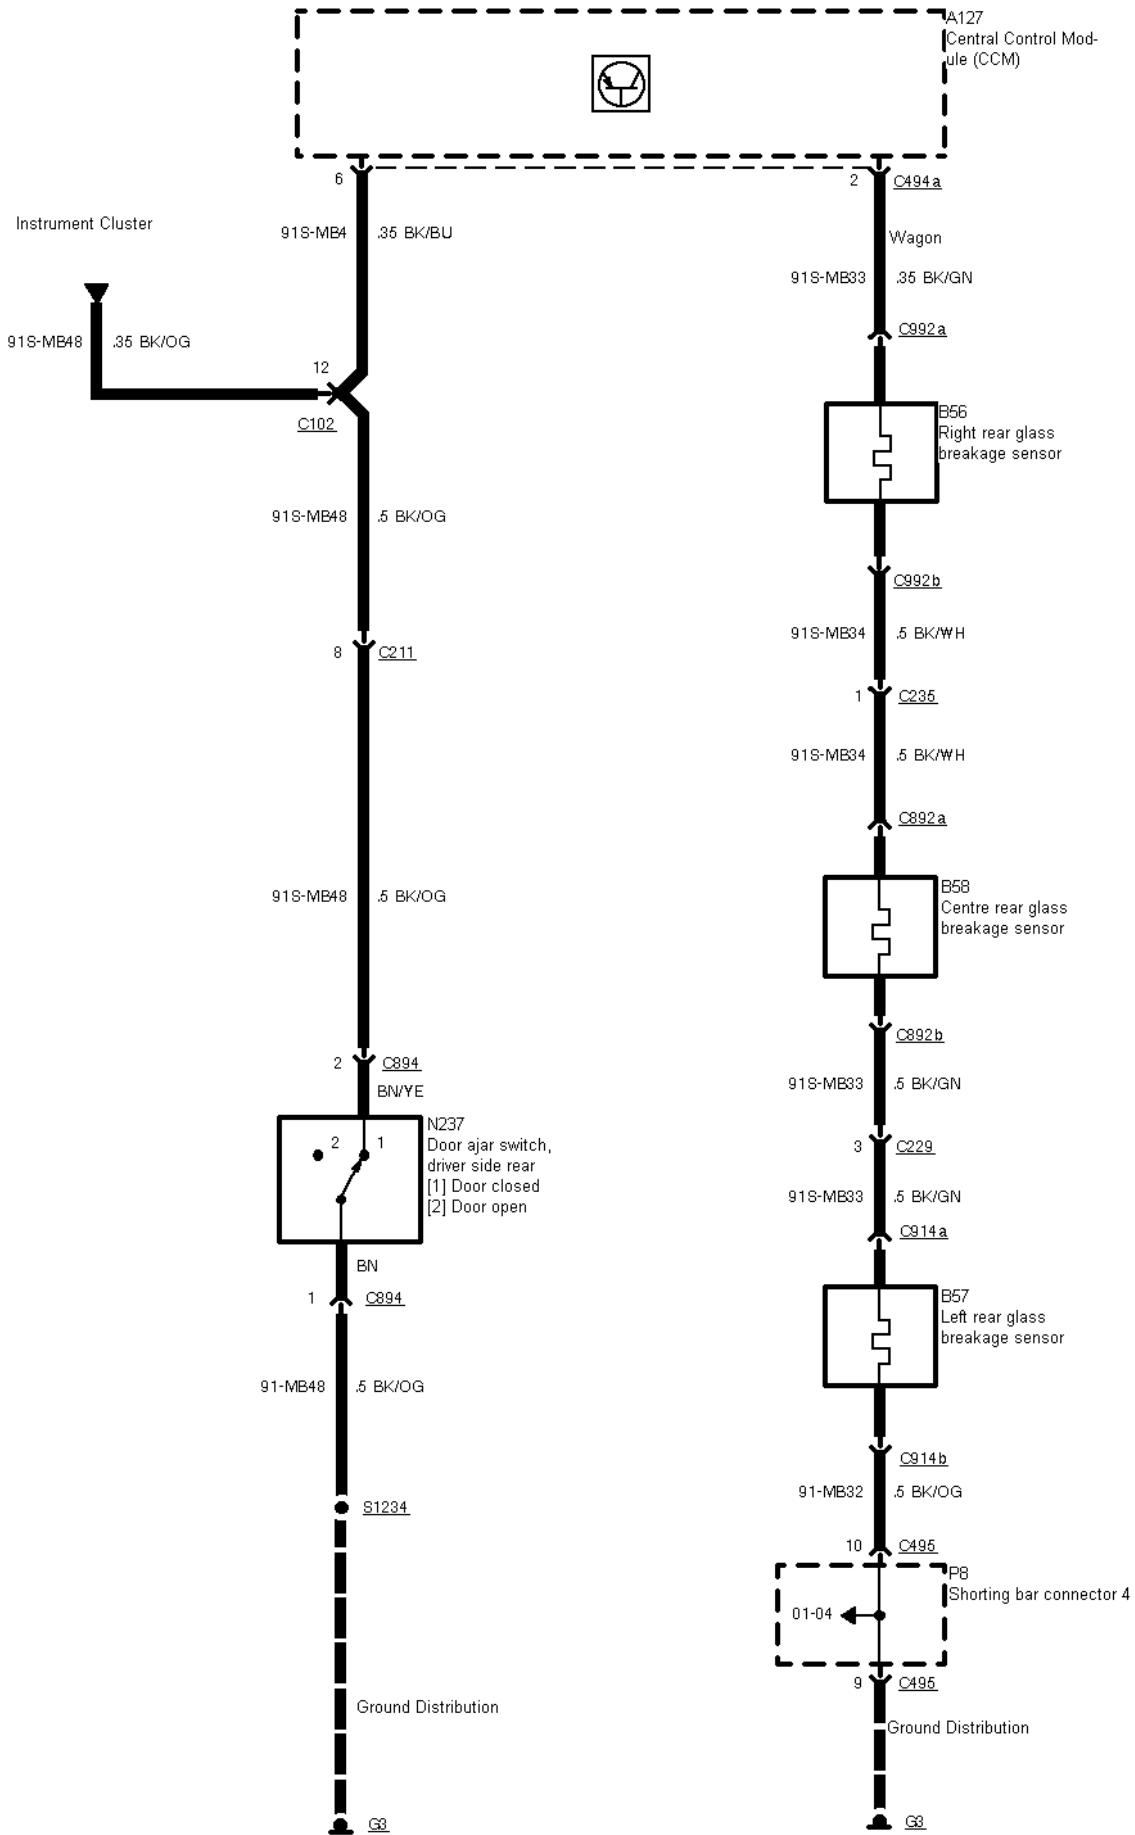

33-08-001 , Anti-theft Alarm

33-08-002 , Anti-theft Alarm

33-08-003 , Anti-theft Alarm

33-08-004 , Anti-theft Alarm

33-08-005 , Anti-theft Alarm

33-08-006 , Anti-theft Alarm

33-08-007 , Anti-theft Alarm , Door lock switches

33-08-008 , Anti-theft Alarm

33-08-009 , Anti-theft Alarm , Anti-theft with interior scan sensor

RHD

33-08-010 , Anti-theft Alarm , With remote control

2 Circuit Description
