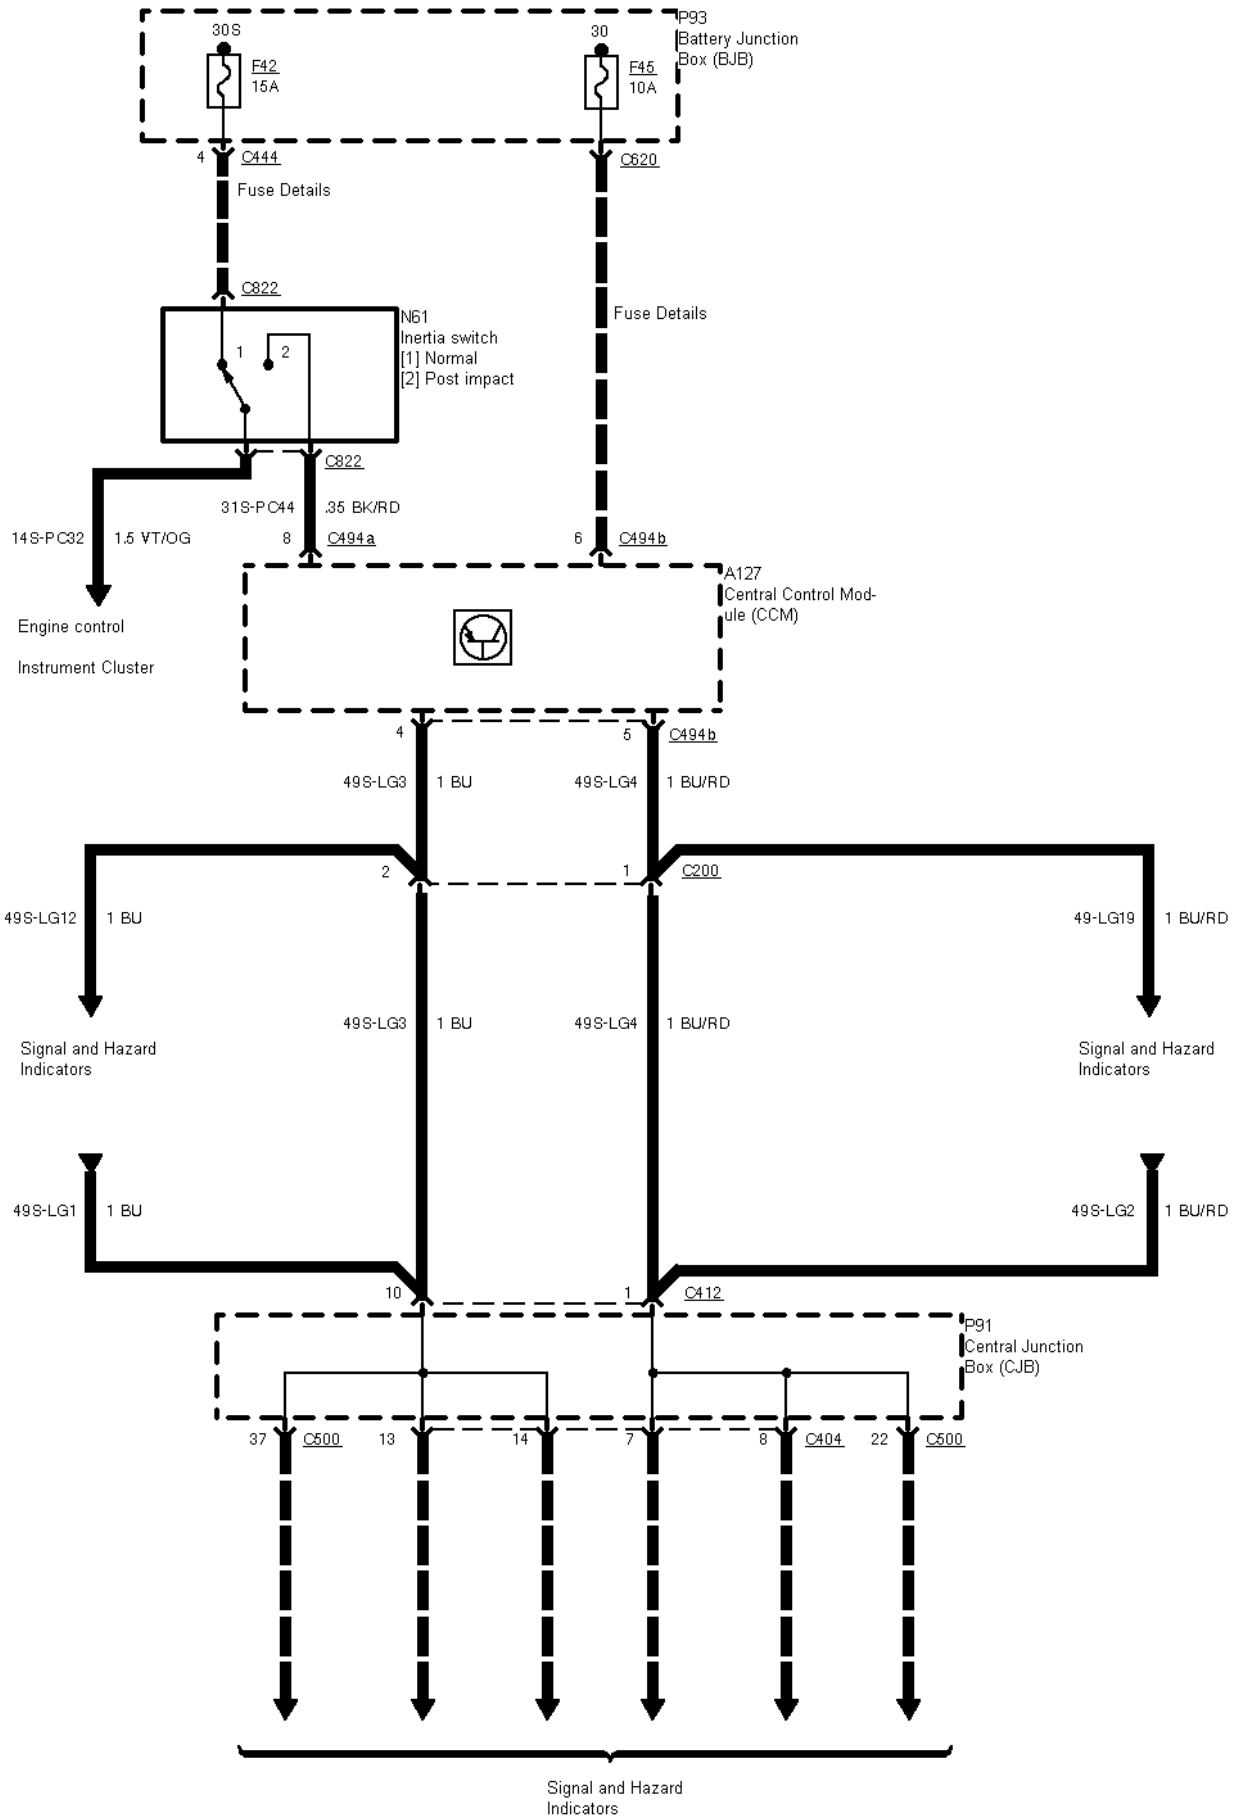

33-08-001 , Anti-theft Alarm

33-08-002 , Anti-theft Alarm

33-08-003 , Anti-theft Alarm

33-08-004 , Anti-theft Alarm

33-08-005 , Anti-theft Alarm

33-08-006 , Anti-theft Alarm

33-08-007 , Anti-theft Alarm , Door lock switches

33-08-008 , Anti-theft Alarm

33-08-009 , Anti-theft Alarm , Anti-theft with interior scan sensor

RHD

33-08-010 , Anti-theft Alarm , With remote control

2 Circuit Description
