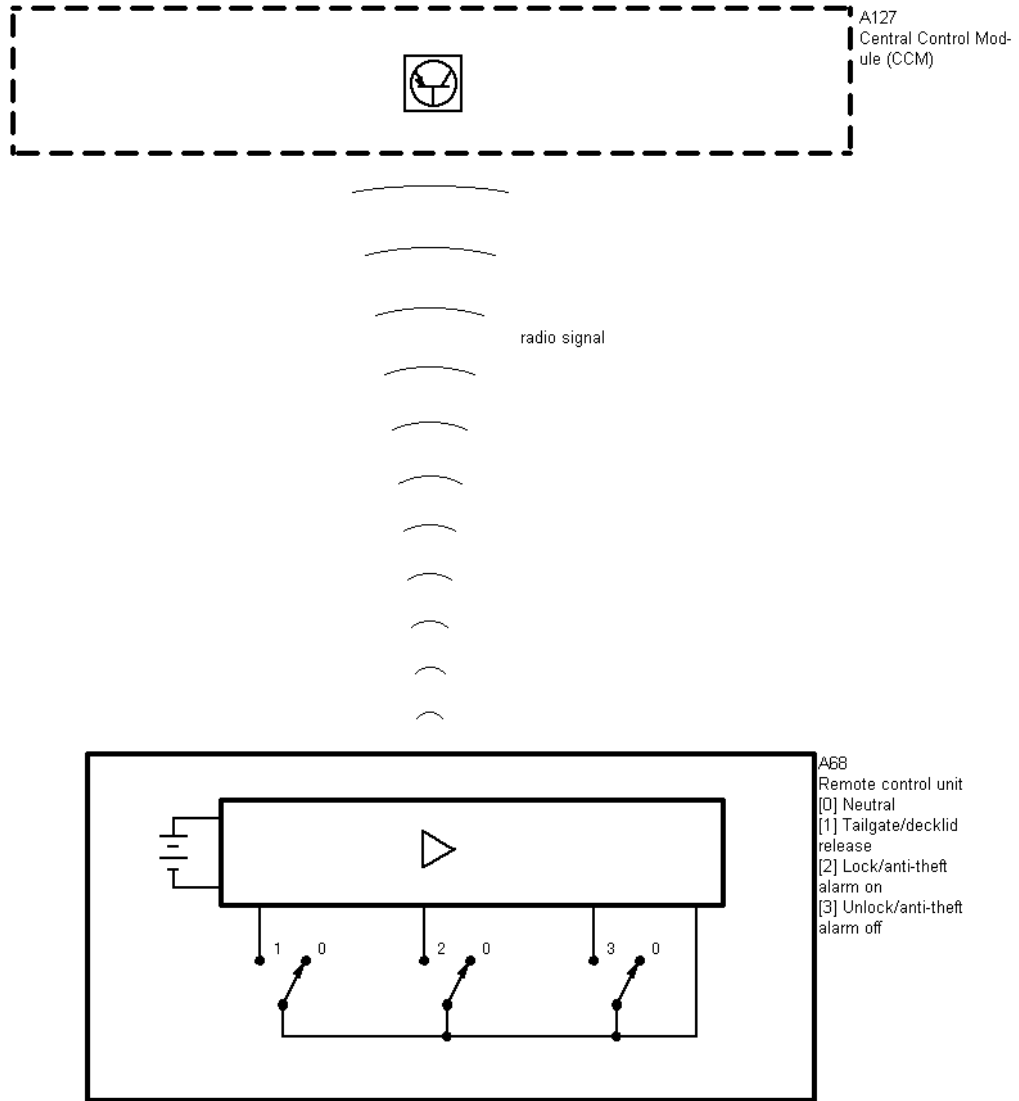

# 33-08-008 , Anti-theft Alarm

33-08-009 , Anti-theft Alarm , Anti-theft with interior scan sensor

RHD

33-08-010 , Anti-theft Alarm , With remote control

## 2 Circuit Description

---