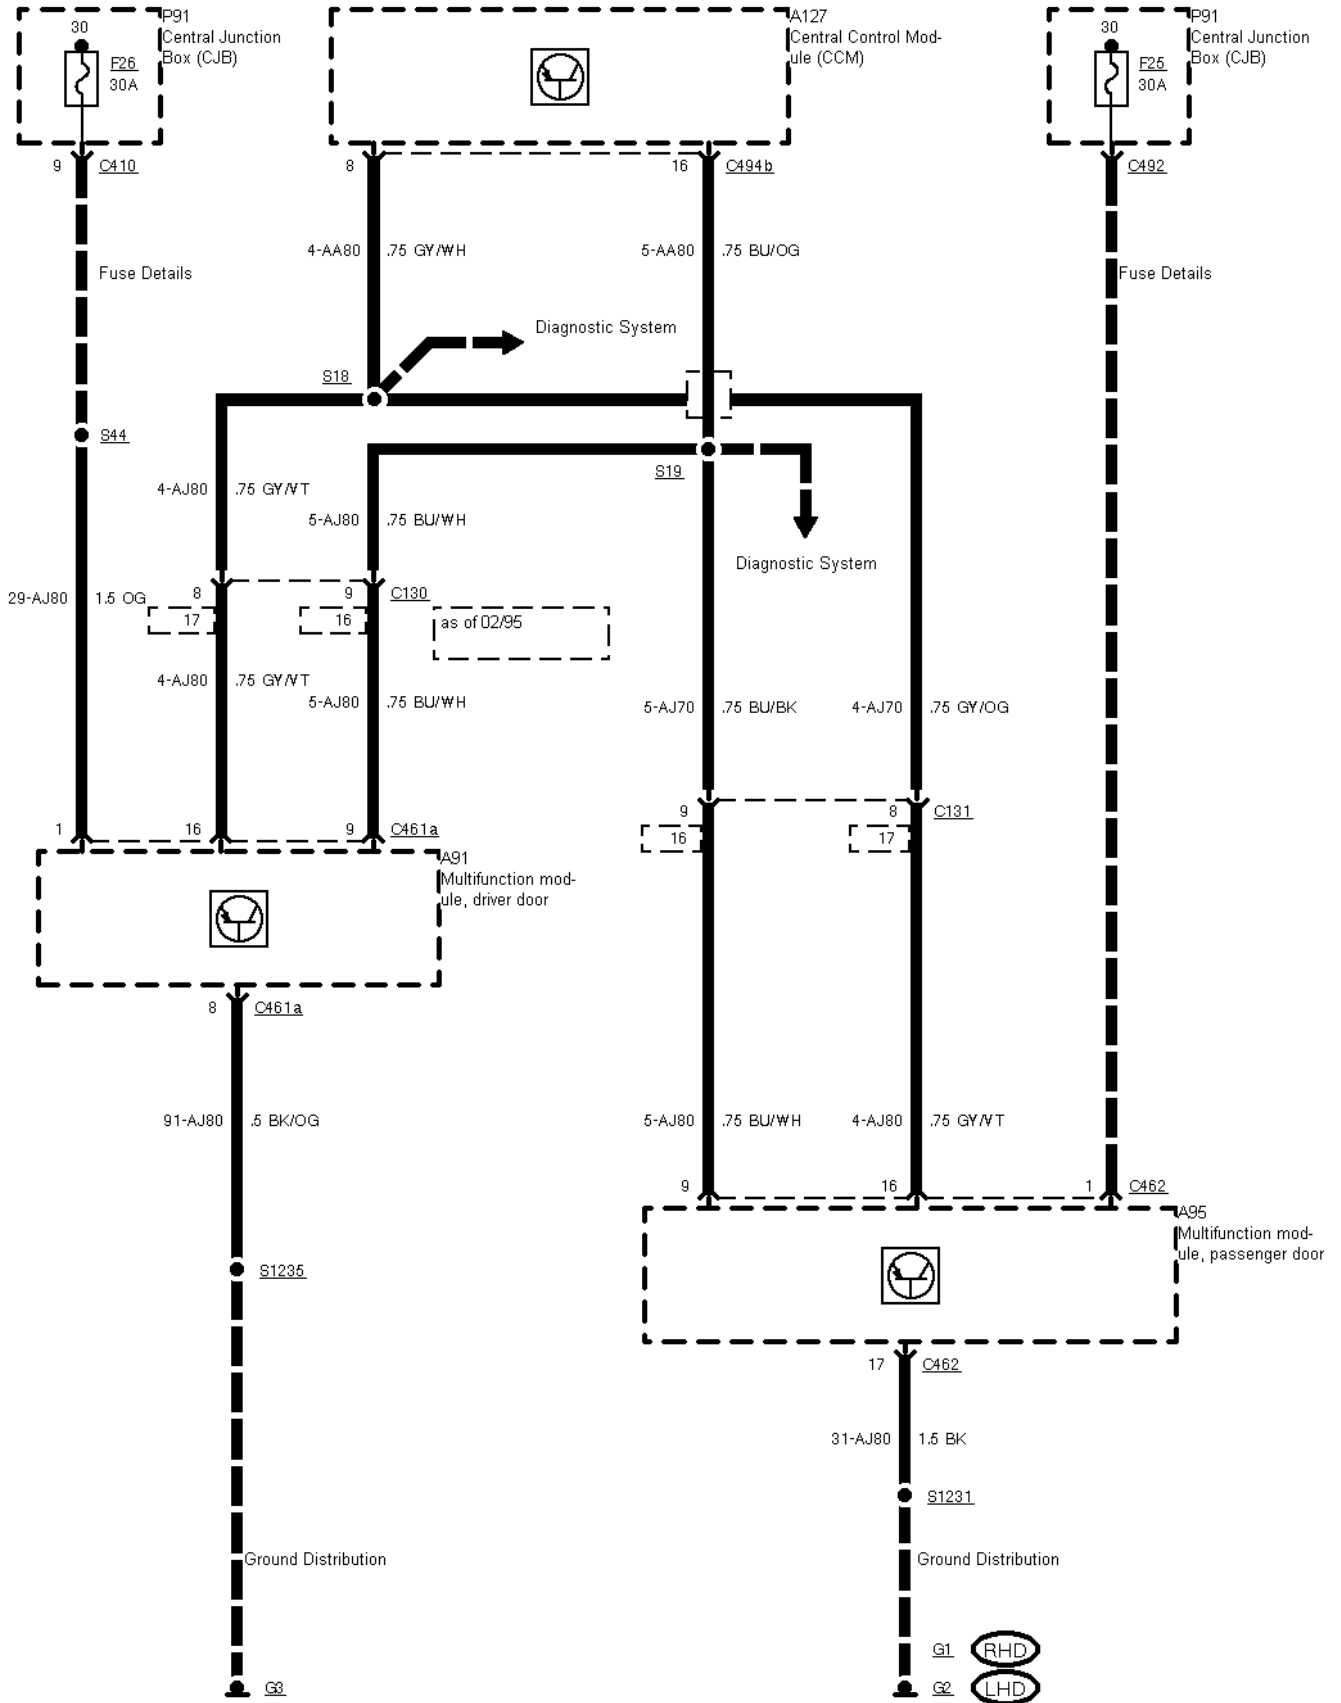

# 33-08-001 , Anti-theft Alarm

33-08-002 , Anti-theft Alarm

33-08-003 , Anti-theft Alarm

33-08-004 , Anti-theft Alarm

**33-08-005 , Anti-theft Alarm**

33-08-006 , Anti-theft Alarm

**33-08-007 , Anti-theft Alarm , Door lock switches**

# 33-08-008 , Anti-theft Alarm

33-08-009 , Anti-theft Alarm , Anti-theft with interior scan sensor

RHD

33-08-010 , Anti-theft Alarm , With remote control

## 2 Circuit Description

---