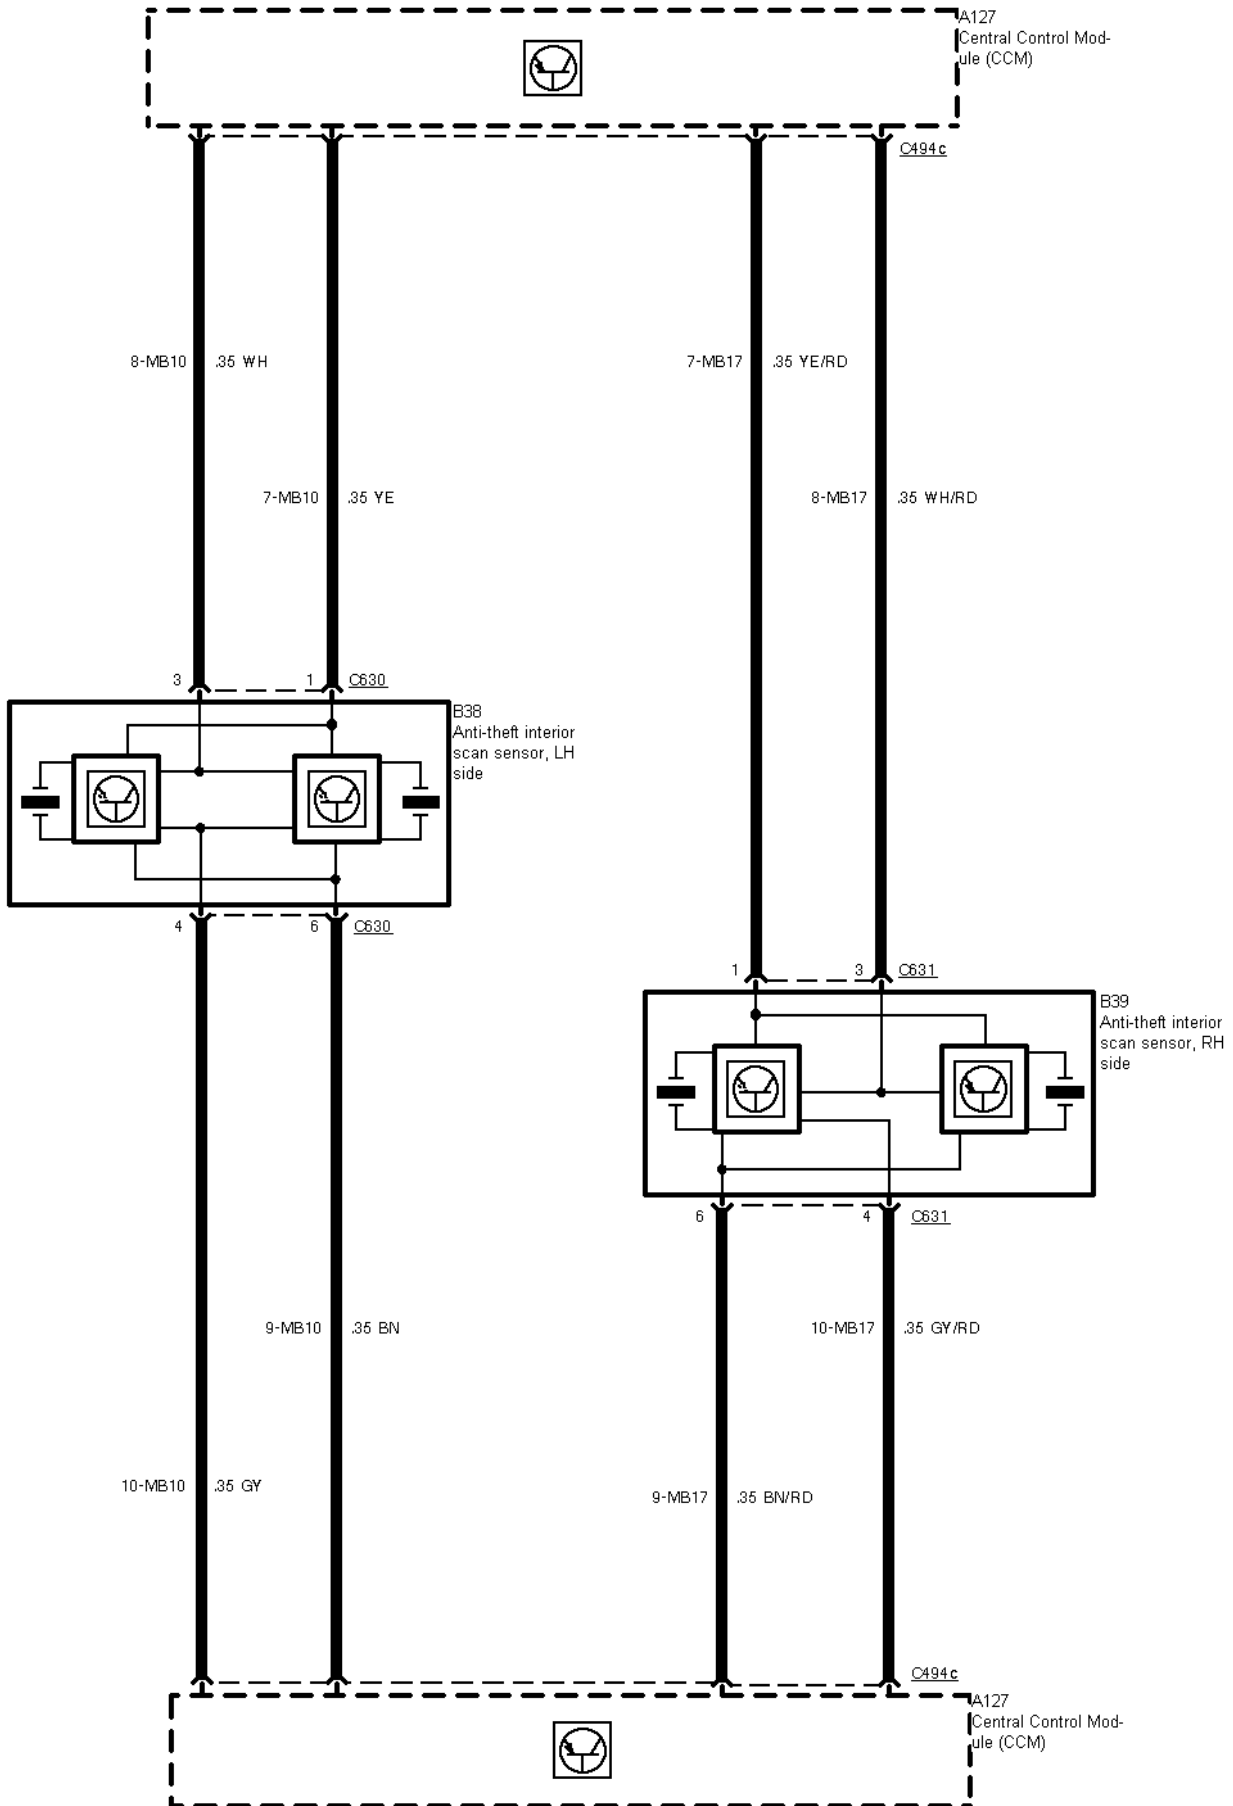

# 33-08-001 , Anti-theft Alarm

33-08-002 , Anti-theft Alarm

33-08-003 , Anti-theft Alarm

33-08-004 , Anti-theft Alarm

**33-08-005 , Anti-theft Alarm**

33-08-006 , Anti-theft Alarm

**33-08-007 , Anti-theft Alarm , Door lock switches**

# 33-08-008 , Anti-theft Alarm

33-08-009 , Anti-theft Alarm , Anti-theft with interior scan sensor

RHD

33-08-010 , Anti-theft Alarm , With remote control

## 2 Circuit Description

---