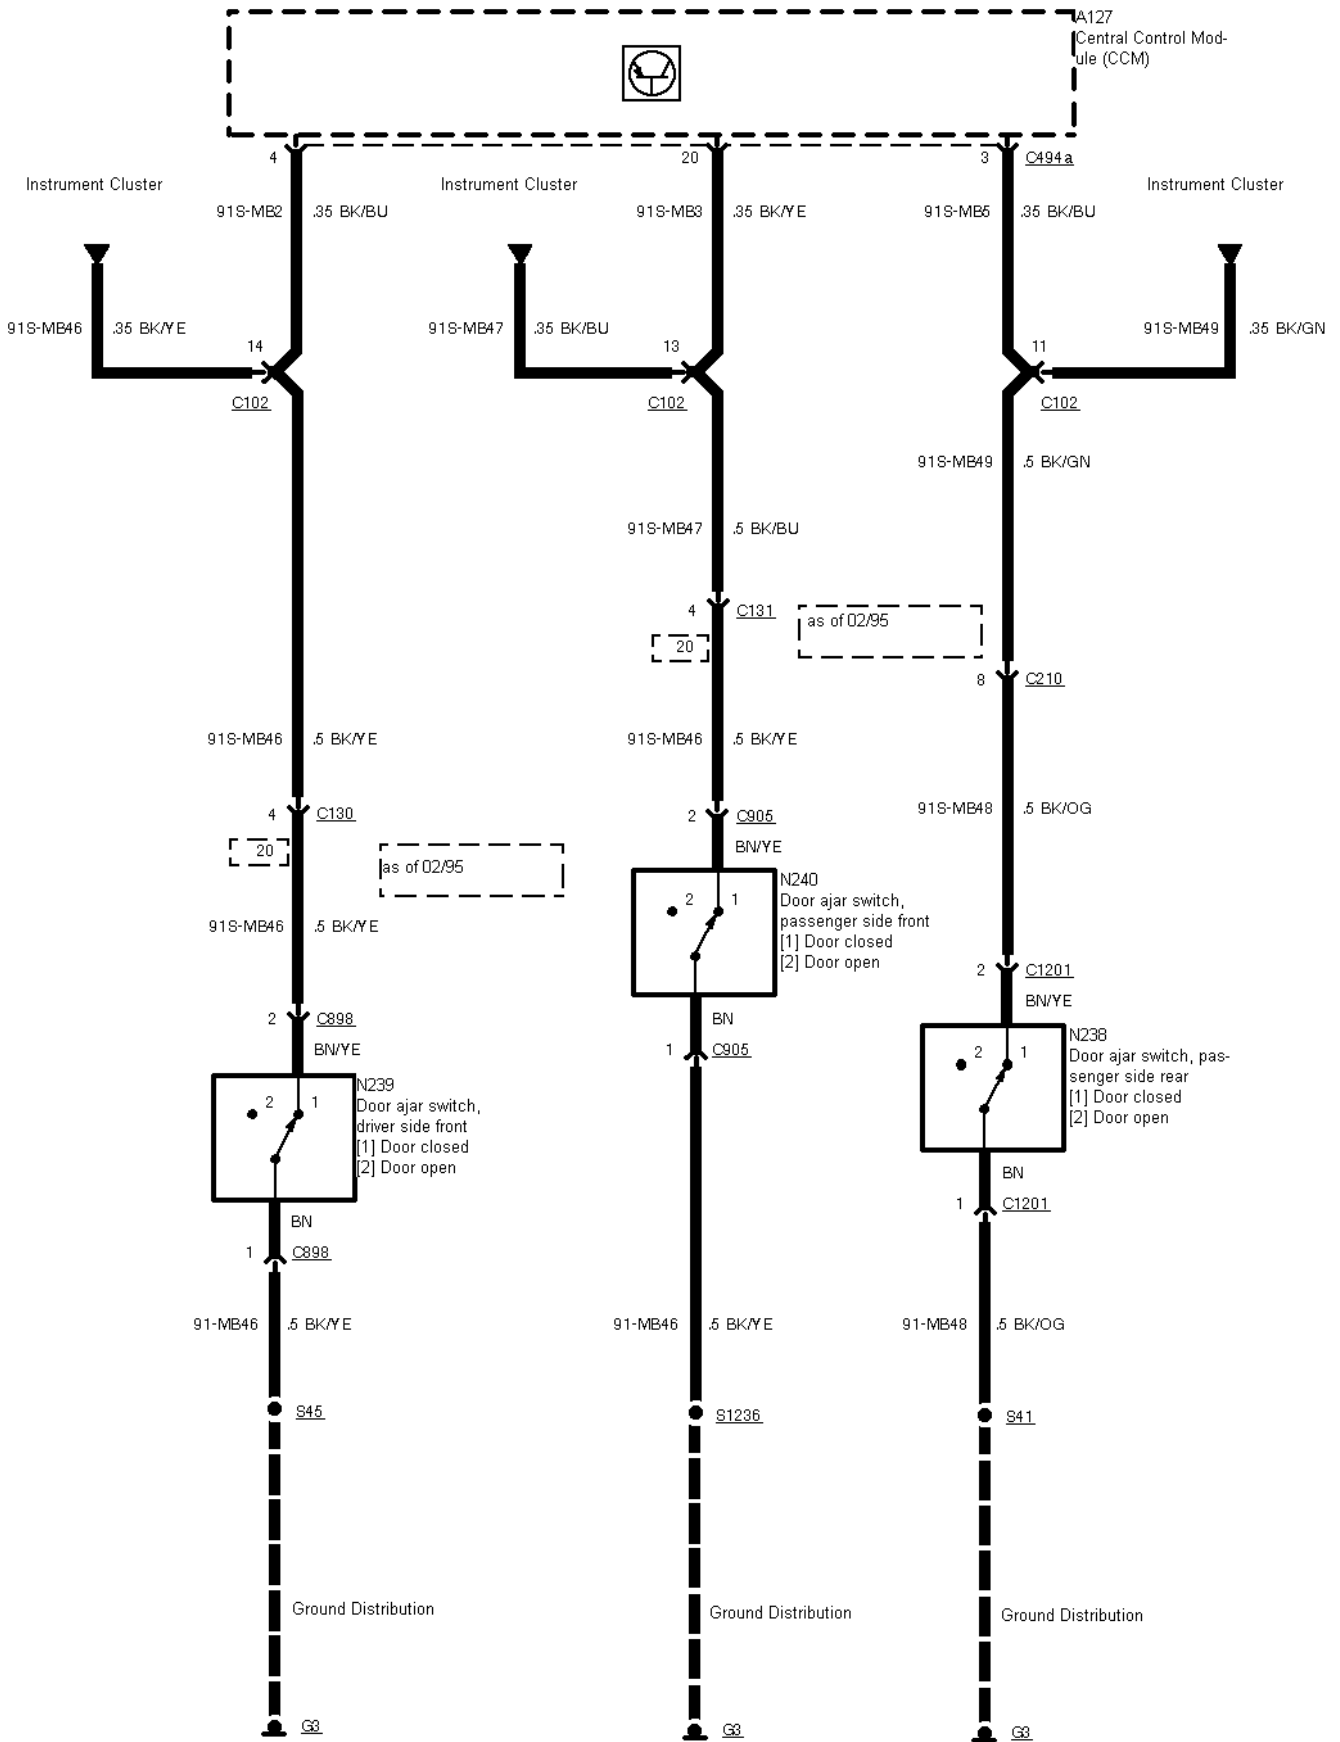

33-08-001 , Anti-theft Alarm

33-08-002 , Anti-theft Alarm

33-08-003 , Anti-theft Alarm

33-08-004 , Anti-theft Alarm

33-08-005 , Anti-theft Alarm

33-08-006 , Anti-theft Alarm

33-08-007 , Anti-theft Alarm , Door lock switches

33-08-008 , Anti-theft Alarm

33-08-009 , Anti-theft Alarm , Anti-theft with interior scan sensor

RHD

33-08-010 , Anti-theft Alarm , With remote control

2 Circuit Description
