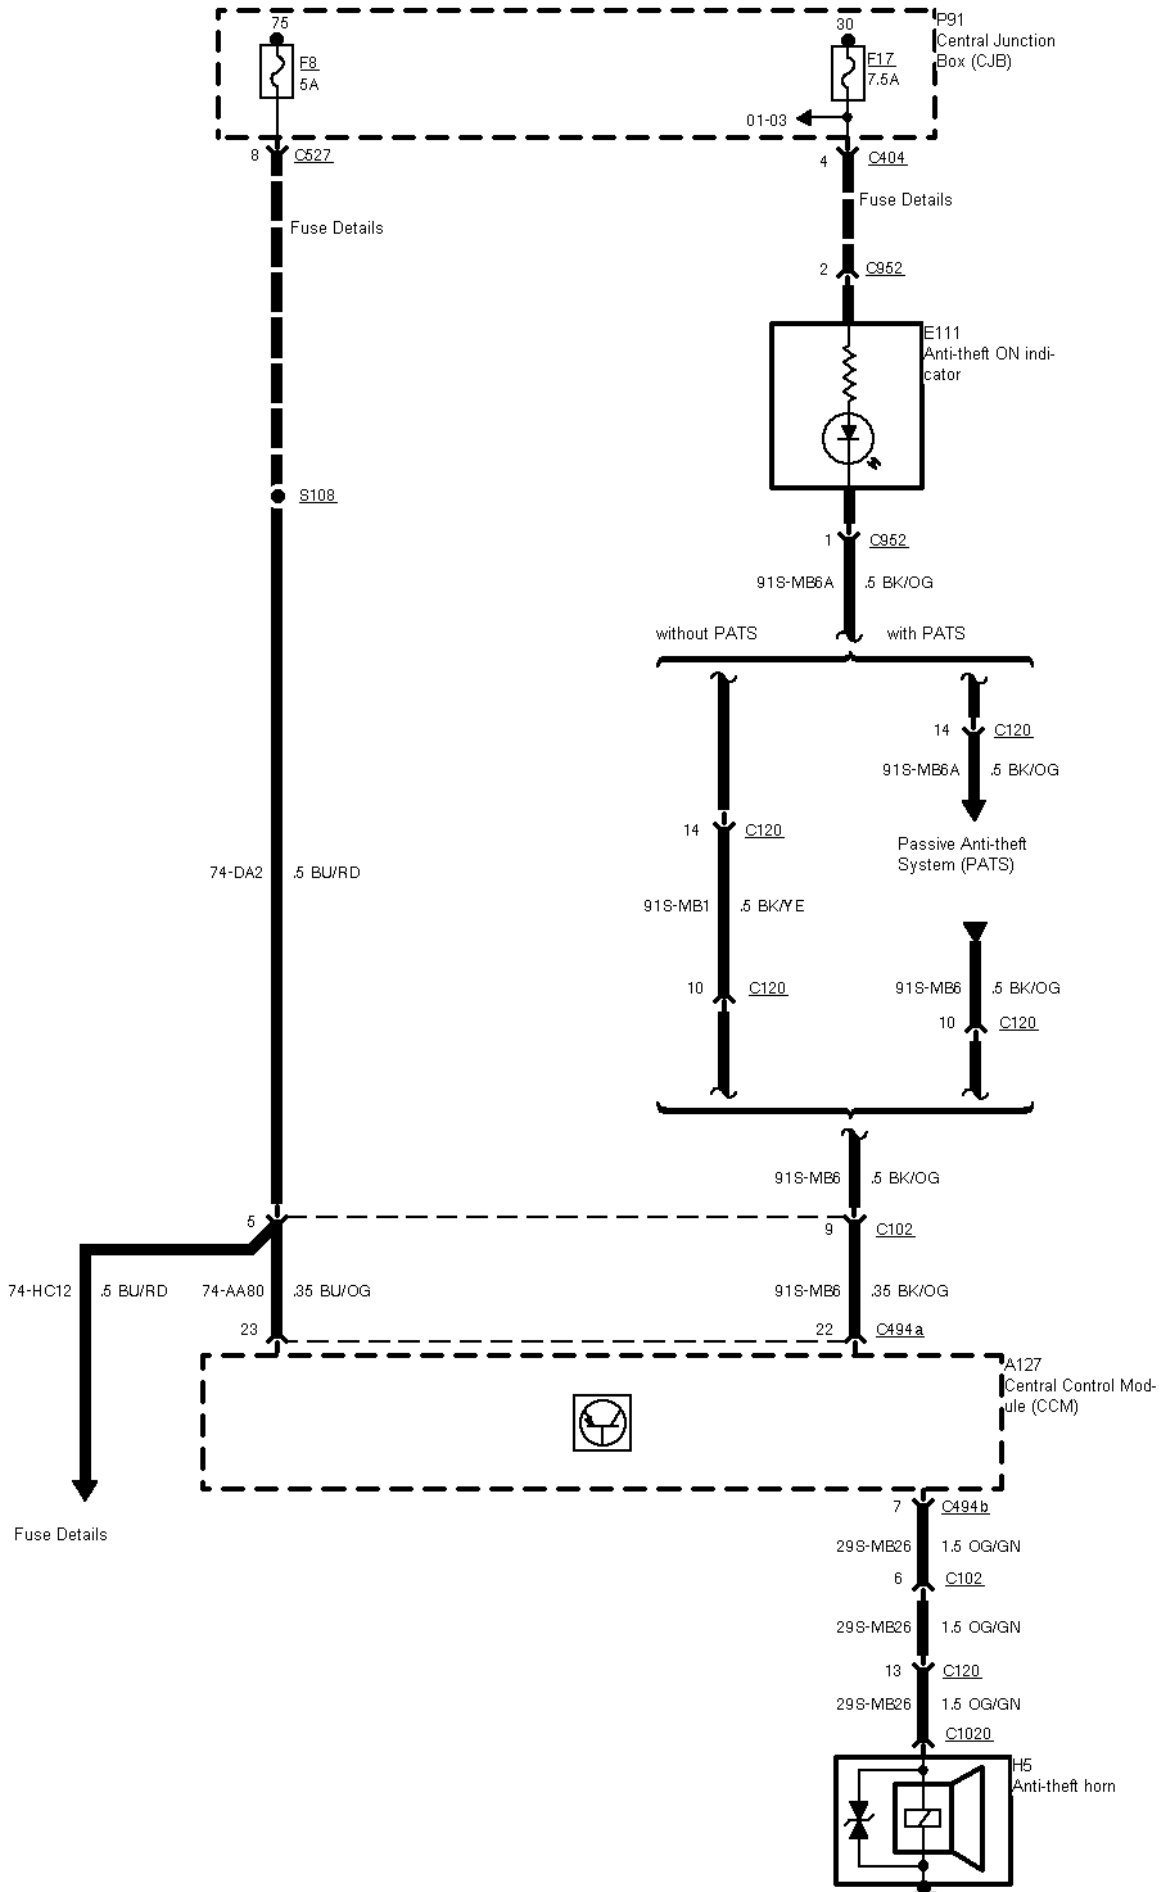

# 33-08-001 , Anti-theft Alarm

33-08-002 , Anti-theft Alarm

33-08-003 , Anti-theft Alarm

33-08-004 , Anti-theft Alarm

**33-08-005 , Anti-theft Alarm**

33-08-006 , Anti-theft Alarm

**33-08-007 , Anti-theft Alarm , Door lock switches**

# 33-08-008 , Anti-theft Alarm

33-08-009 , Anti-theft Alarm , Anti-theft with interior scan sensor

RHD

33-08-010 , Anti-theft Alarm , With remote control

## 2 Circuit Description

---