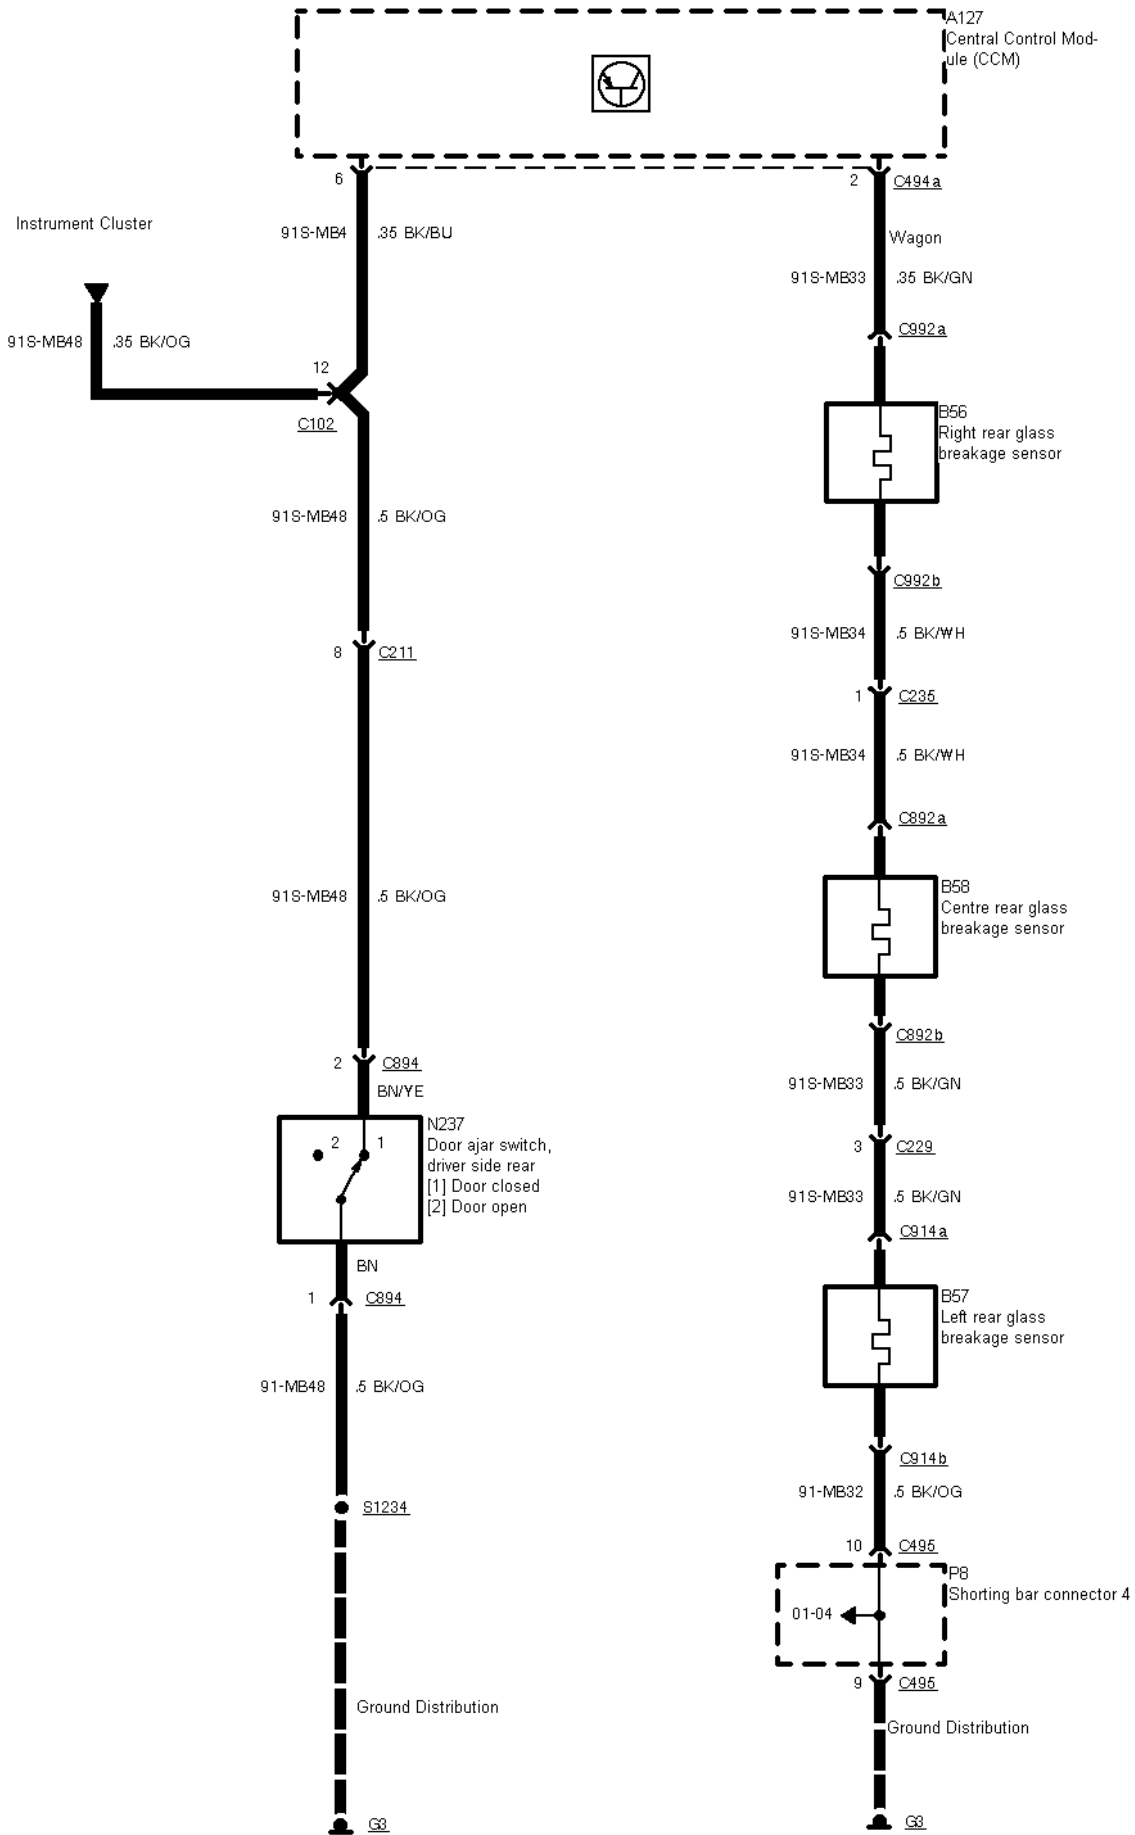

# 33-08-001 , Anti-theft Alarm

33-08-002 , Anti-theft Alarm

33-08-003 , Anti-theft Alarm

33-08-004 , Anti-theft Alarm

**33-08-005 , Anti-theft Alarm**

33-08-006 , Anti-theft Alarm

**33-08-007 , Anti-theft Alarm , Door lock switches**

# 33-08-008 , Anti-theft Alarm

33-08-009 , Anti-theft Alarm , Anti-theft with interior scan sensor

RHD

33-08-010 , Anti-theft Alarm , With remote control

## 2 Circuit Description

---