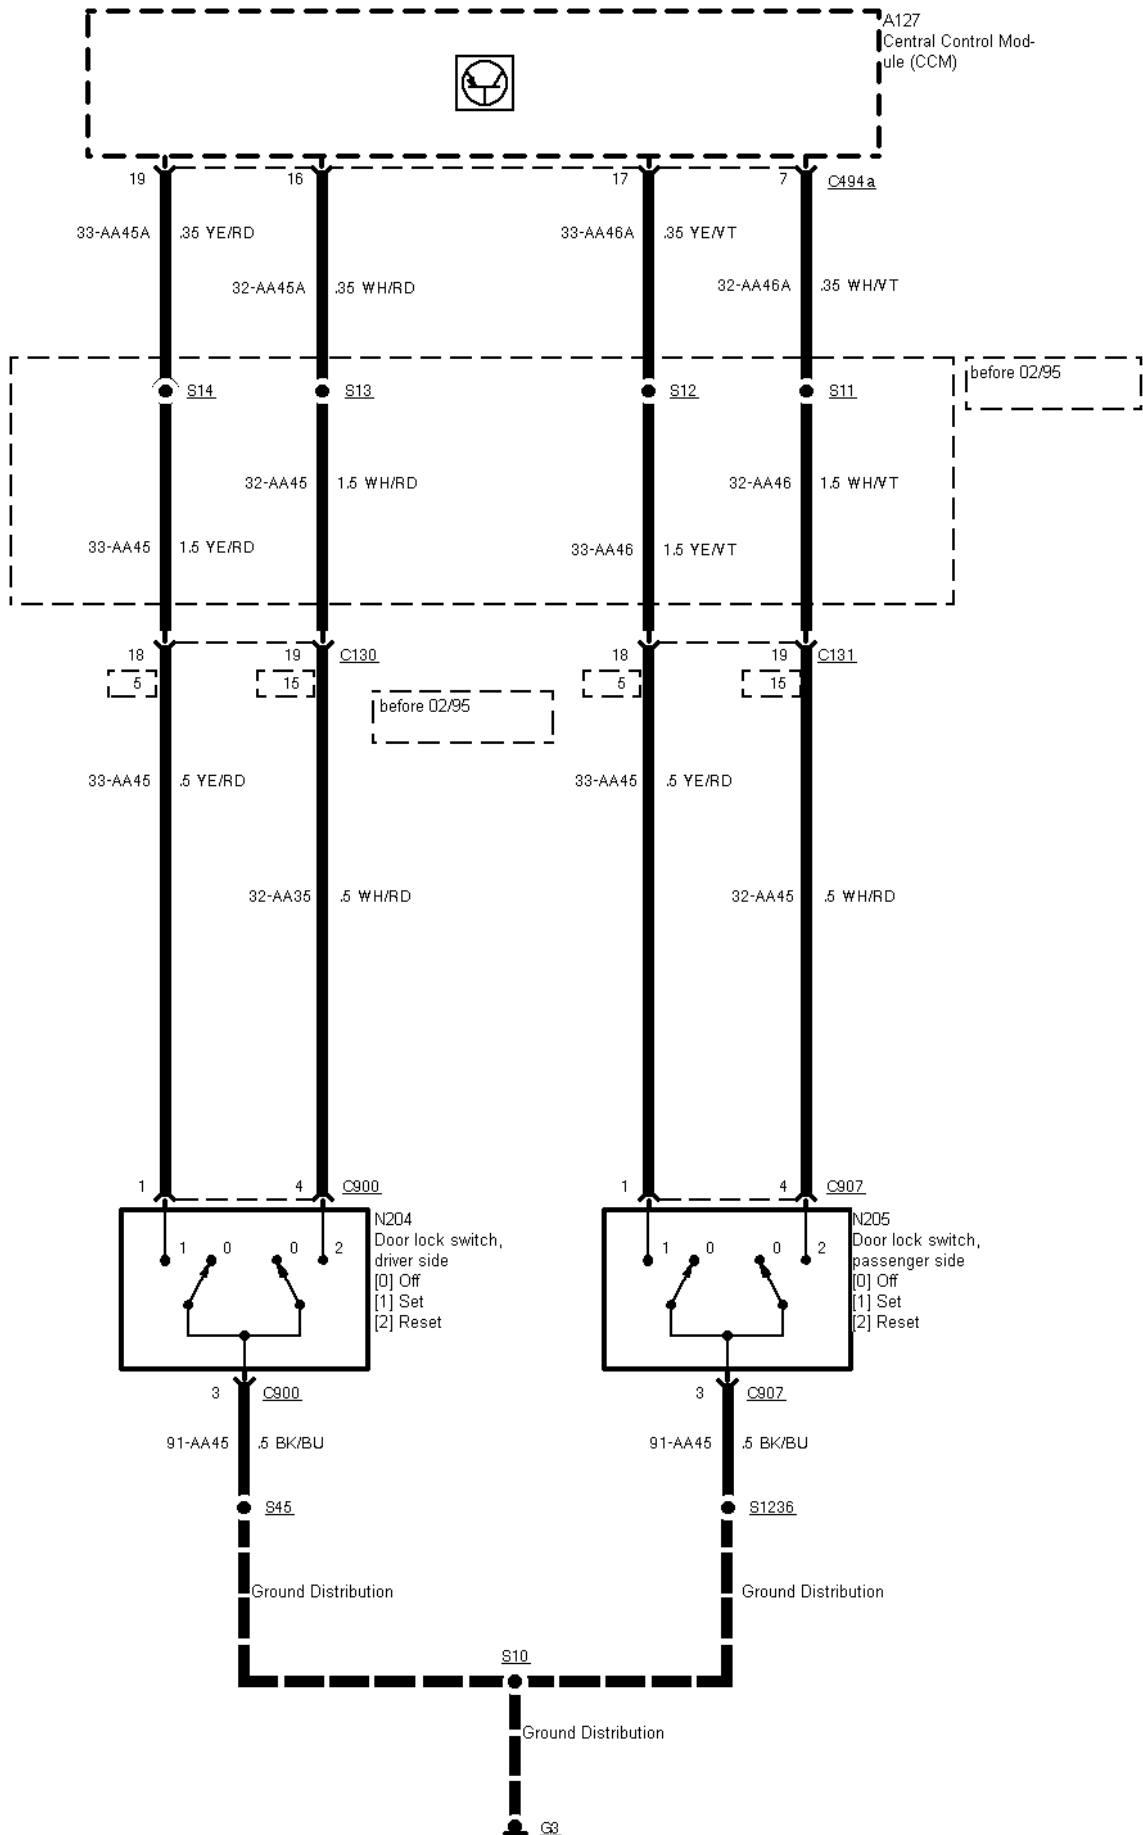

# 33-08-001 , Anti-theft Alarm

33-08-002 , Anti-theft Alarm

33-08-003 , Anti-theft Alarm

33-08-004 , Anti-theft Alarm

**33-08-005 , Anti-theft Alarm**

33-08-006 , Anti-theft Alarm

**33-08-007 , Anti-theft Alarm , Door lock switches**

# 33-08-008 , Anti-theft Alarm

33-08-009 , Anti-theft Alarm , Anti-theft with interior scan sensor

RHD

33-08-010 , Anti-theft Alarm , With remote control

## 2 Circuit Description

---