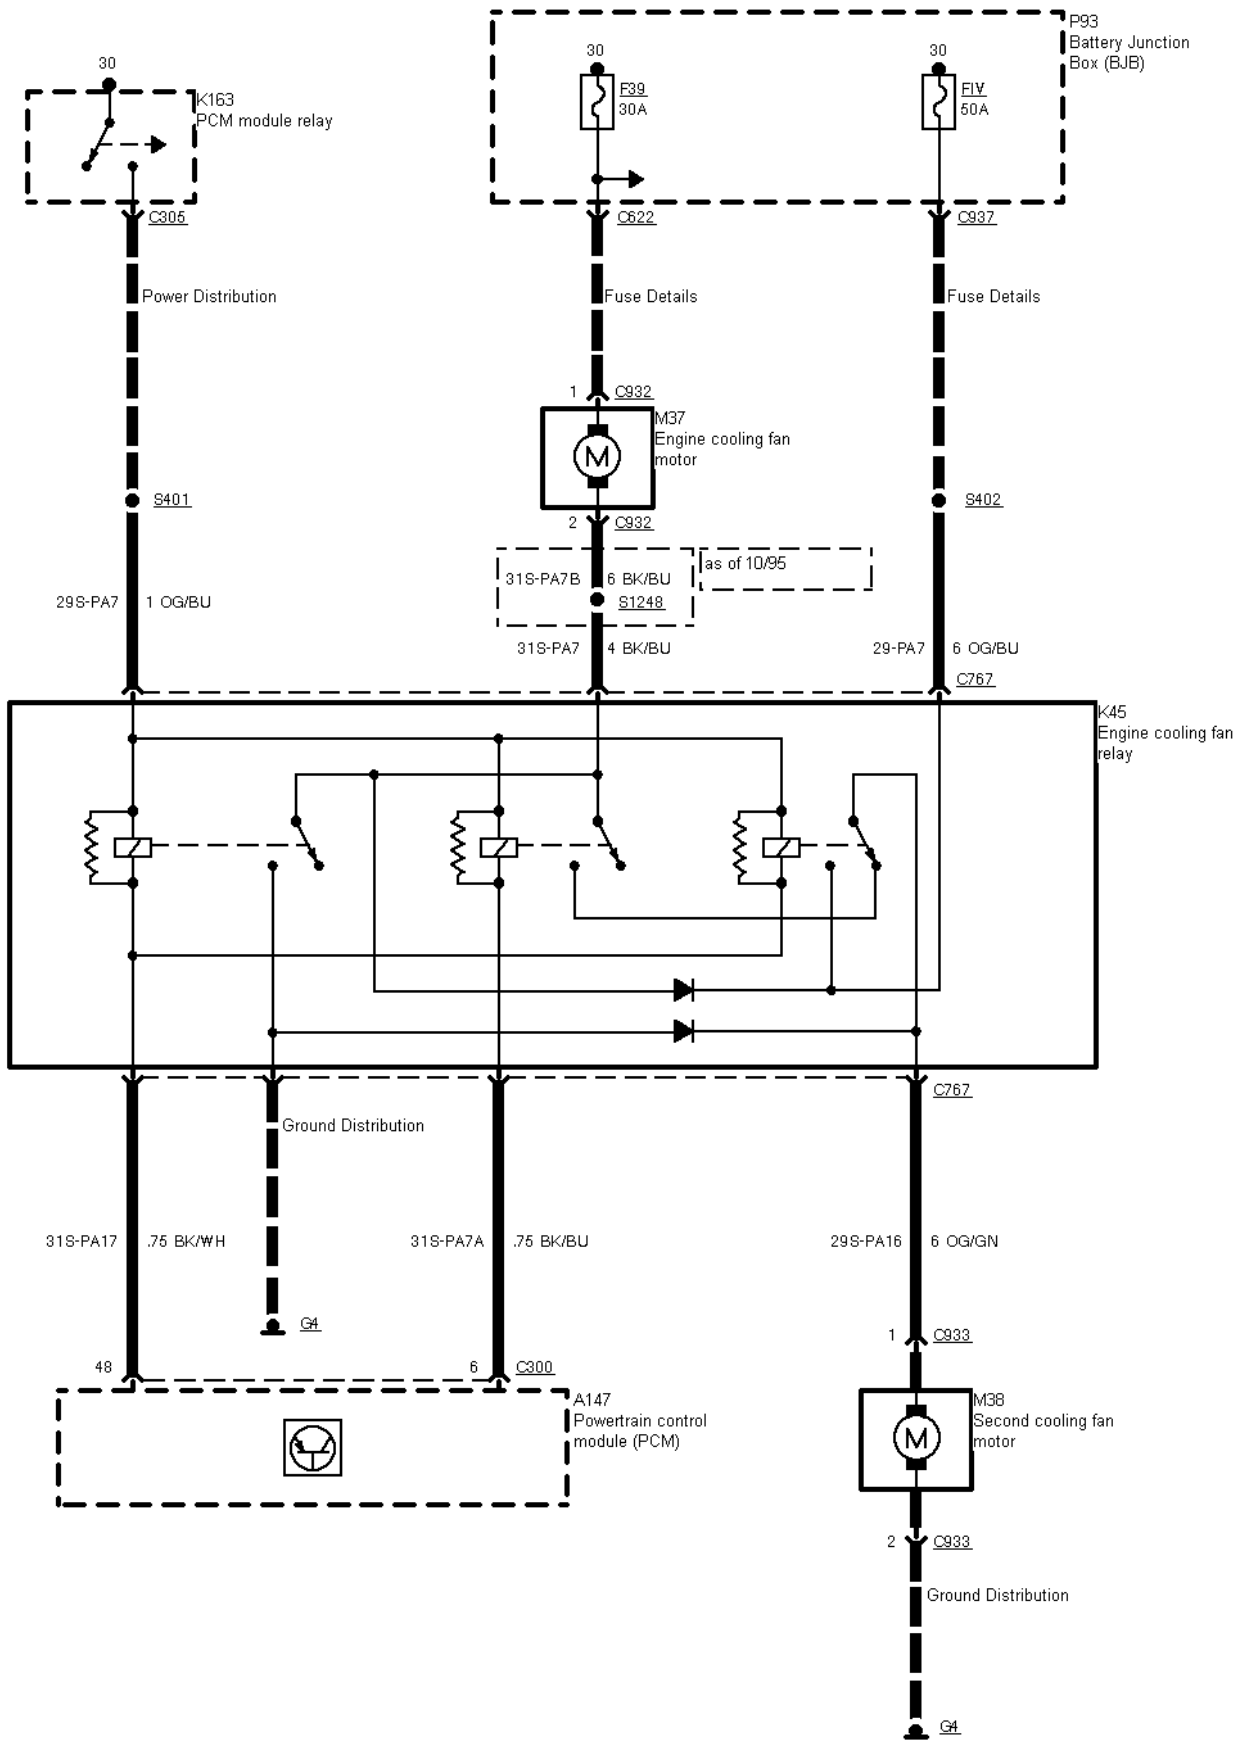

34-05-004 , Air Conditioning with SATC (03/96 ->) , Door motors

34-05-006 , Air Conditioning with SATC (03/96 ->) , Petrol engines except 2,9 I V6 12V

**34-05-007 , Air Conditioning with SATC (03/96 ->) , Engine cooling fan petrol engines except 2,9 I V6
12V**

34-05-010 , Air Conditioning with SATC (03/96 ->) , Engine cooling fan, 2,9 I V6 12V

34-05-011 , Air Conditioning with SATC (03/96 ->), Engine cooling fan, TCI Diesel from 03/96 to 09/96

2 Circuit Description