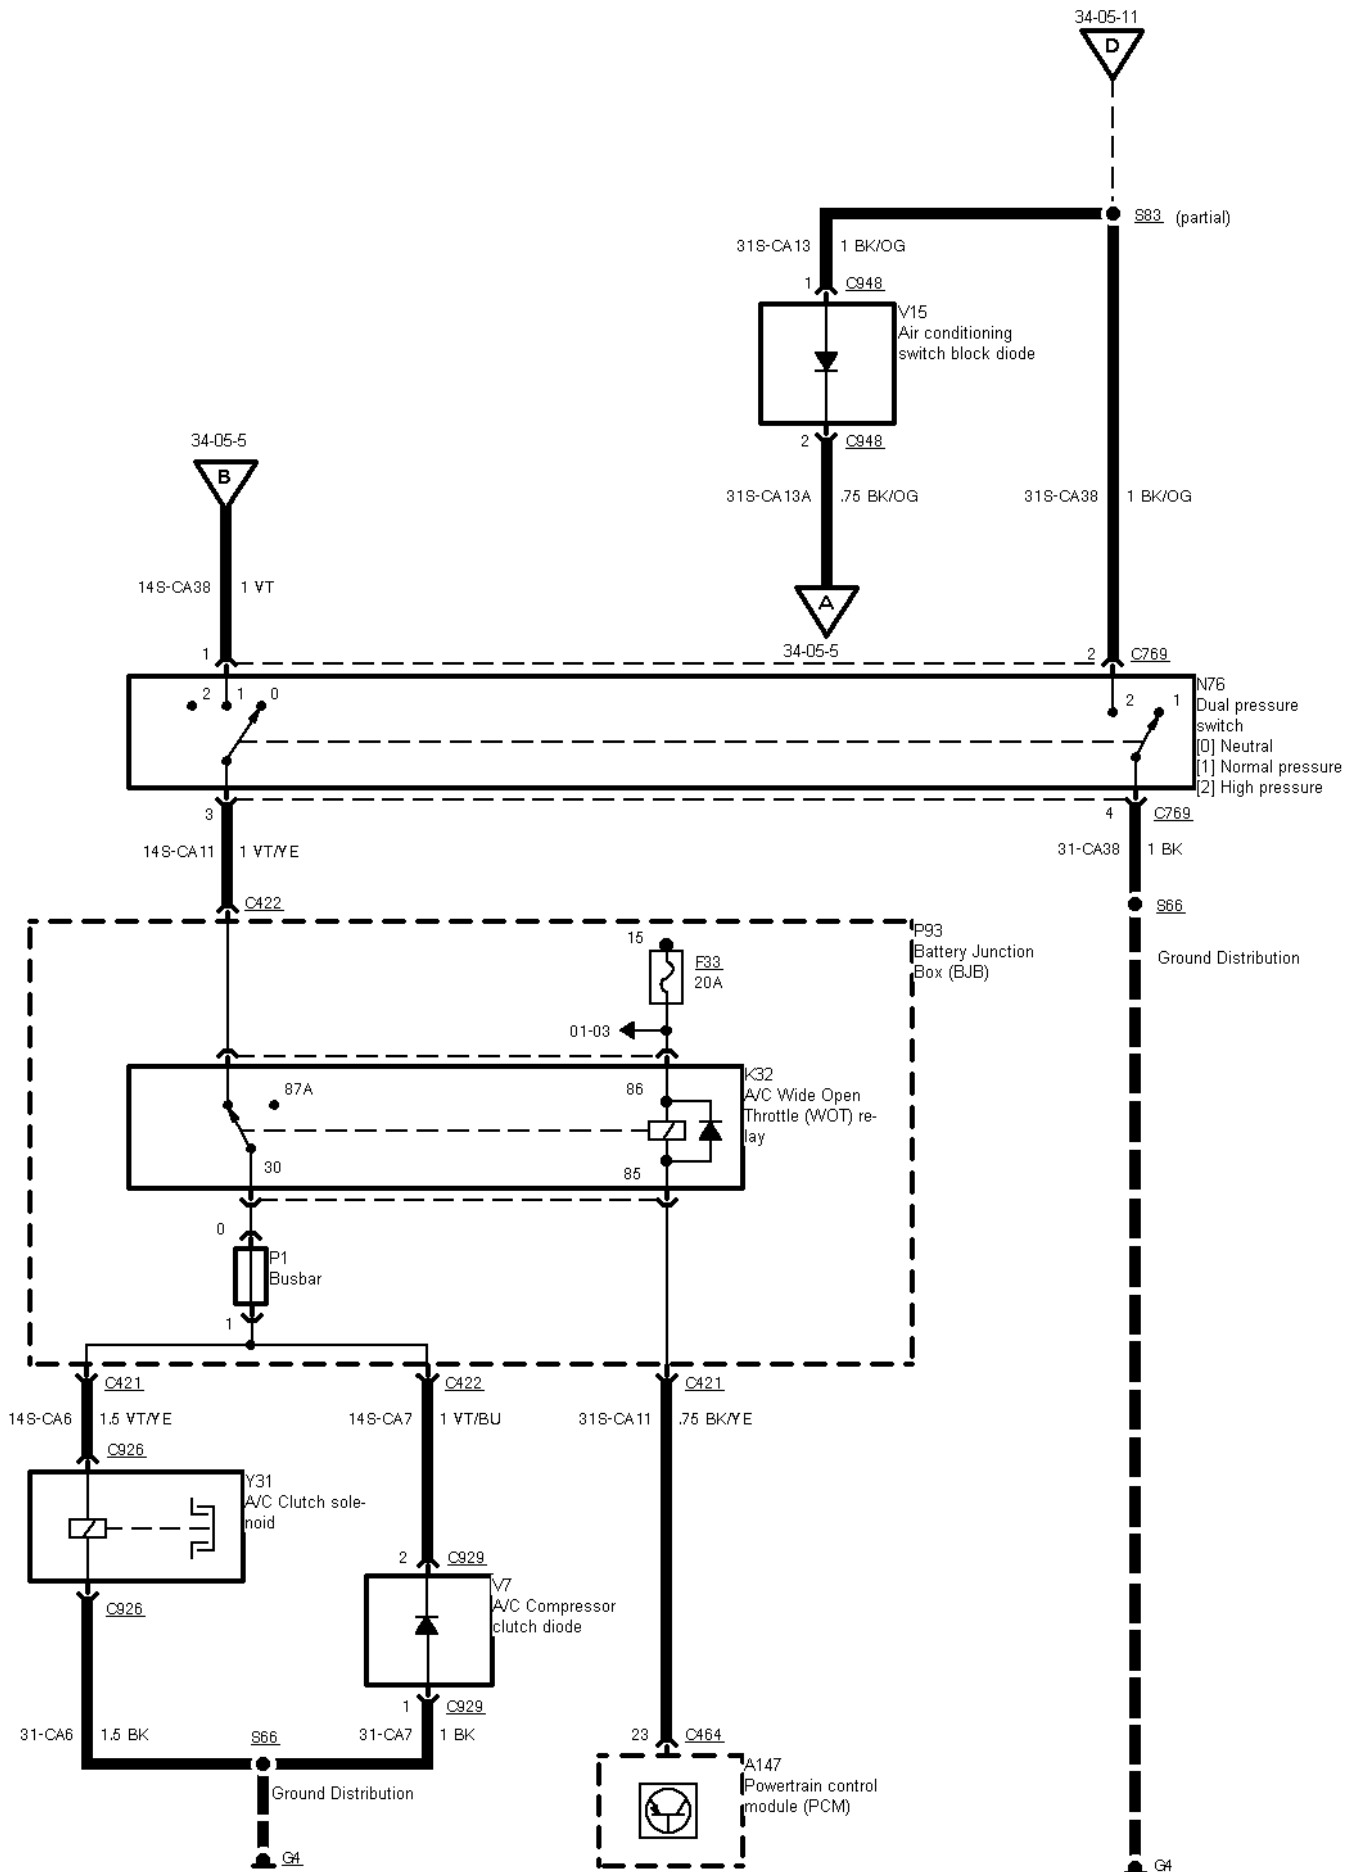

34-05-001 , Air Conditioning with SATC (03/96 ->) , Power, heater blower motor

34-05-002 , Air Conditioning with SATC (03/96 ->) , Sensors

34-05-003 , Air Conditioning with SATC (03/96 ->) , Door motors

34-05-004 , Air Conditioning with SATC (03/96 ->) , Door motors

34-05-006 , Air Conditioning with SATC (03/96 ->) , Petrol engines except 2,9 I V6 12V

**34-05-007 , Air Conditioning with SATC (03/96 ->) , Engine cooling fan petrol engines except 2,9 I V6
12V**

34-05-010 , Air Conditioning with SATC (03/96 ->) , Engine cooling fan, 2,9 I V6 12V

34-05-011 , Air Conditioning with SATC (03/96 ->), Engine cooling fan, TCI Diesel from 03/96 to 09/96

2 Circuit Description