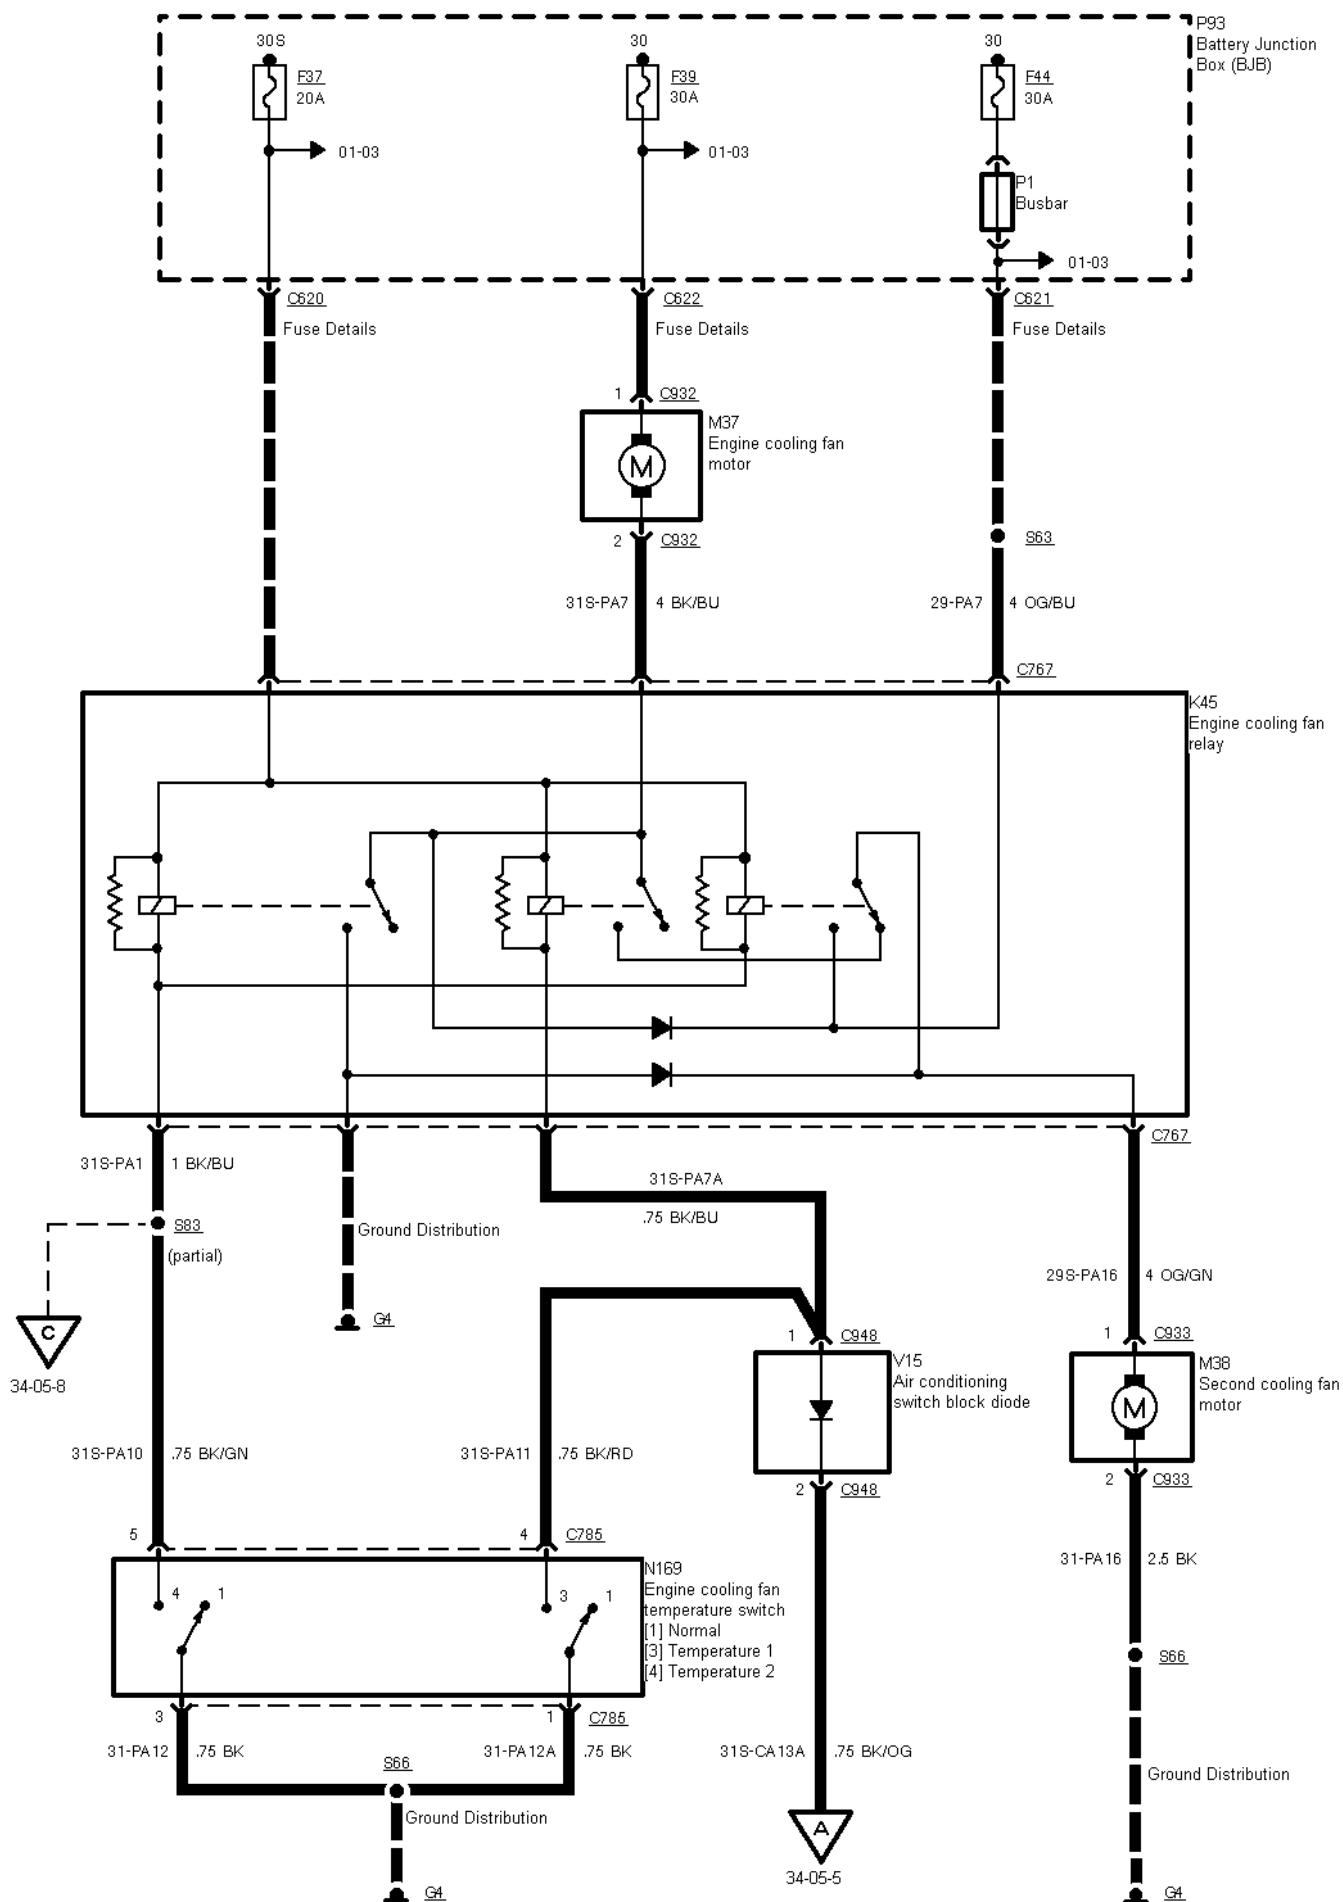

34-05-004 , Air Conditioning with SATC (03/96 ->) , Door motors

34-05-006 , Air Conditioning with SATC (03/96 ->) , Petrol engines except 2,9 I V6 12V

**34-05-007 , Air Conditioning with SATC (03/96 ->) , Engine cooling fan petrol engines except 2,9 I V6
12V**

34-05-010 , Air Conditioning with SATC (03/96 ->) , Engine cooling fan, 2,9 I V6 12V

34-05-011 , Air Conditioning with SATC (03/96 ->), Engine cooling fan, TCI Diesel from 03/96 to 09/96

2 Circuit Description