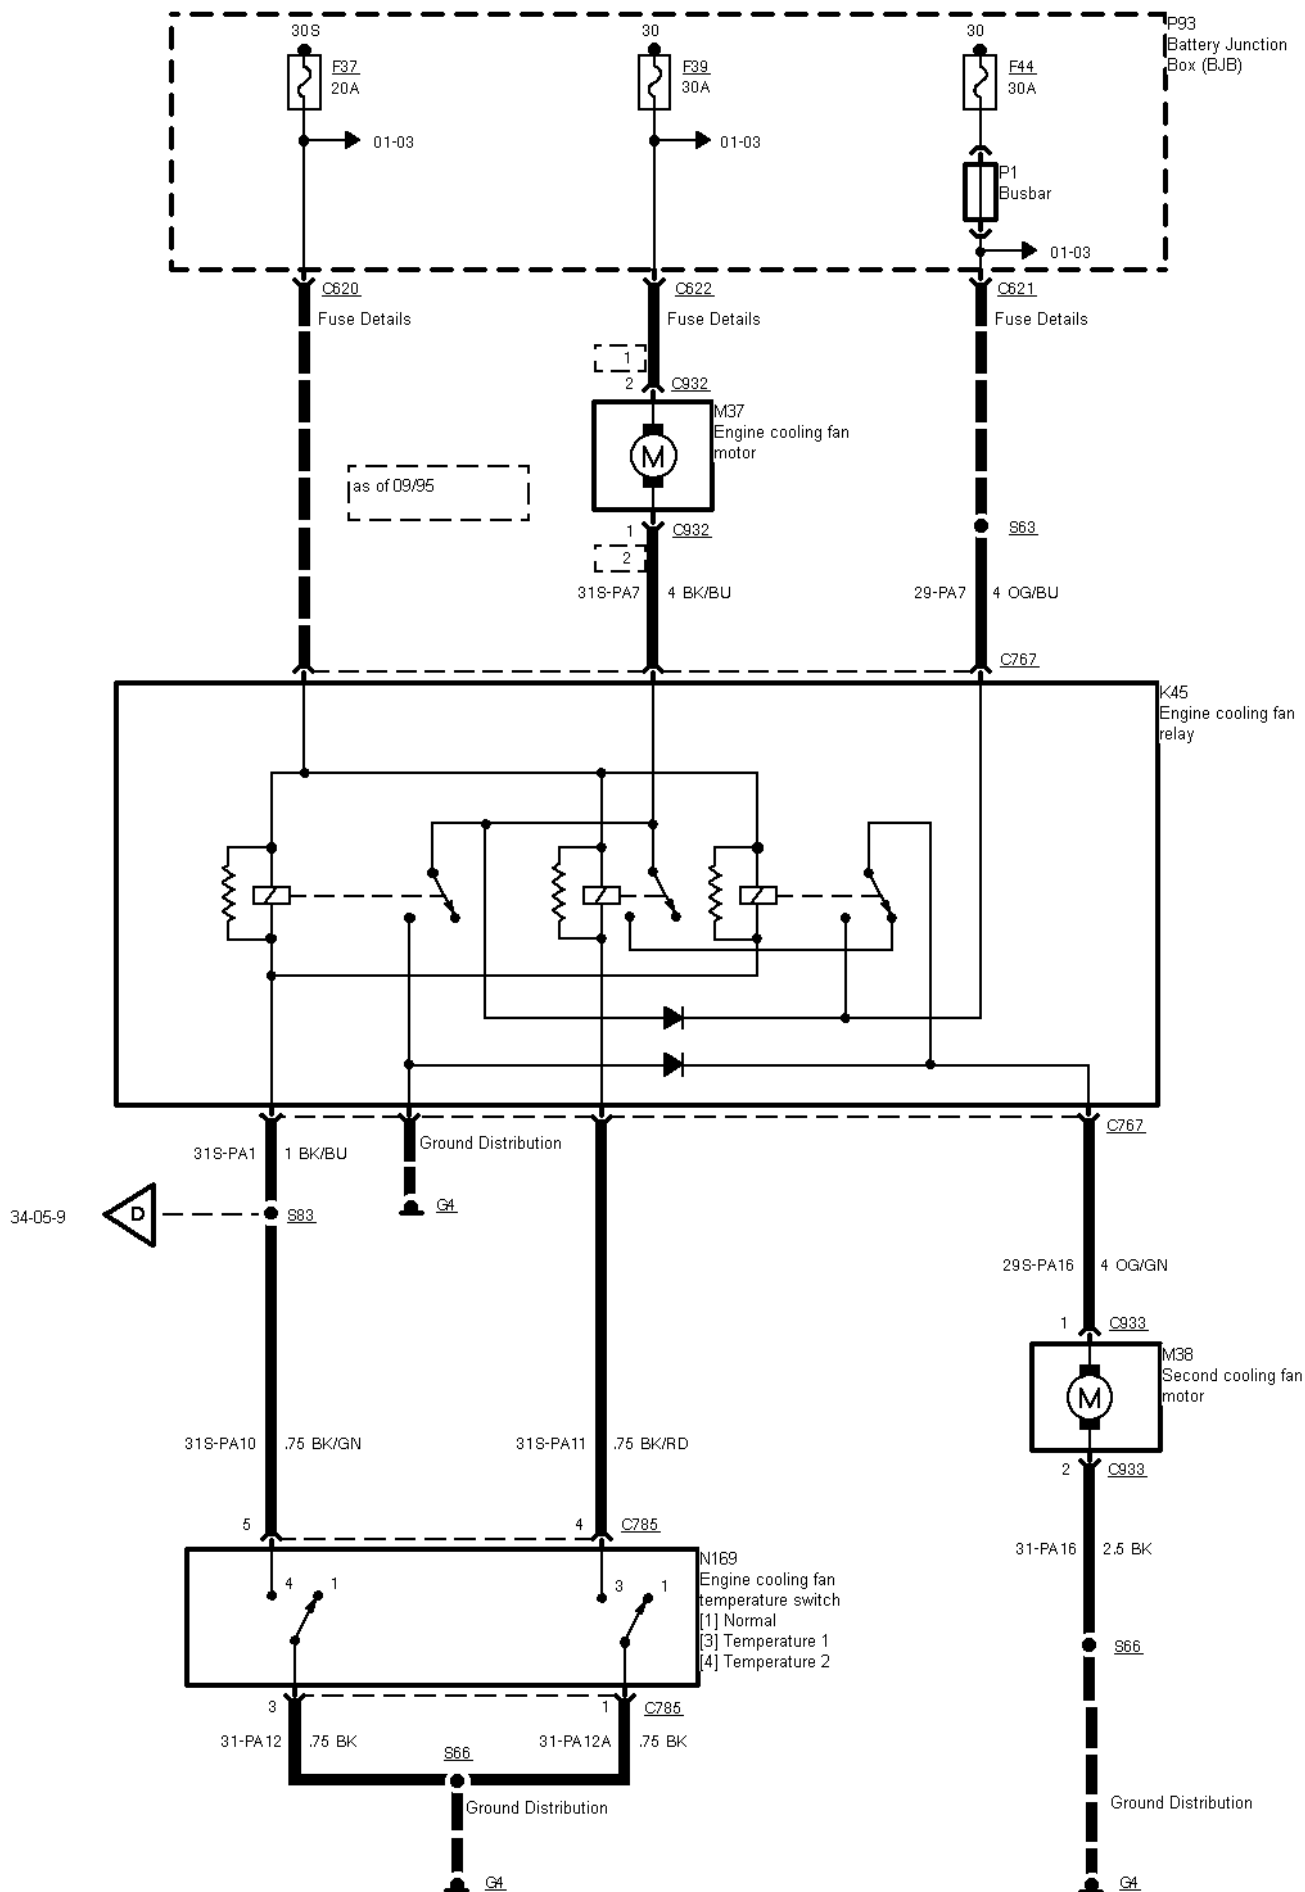

34-05-004 , Air Conditioning with SATC (03/96 ->) , Door motors

34-05-006 , Air Conditioning with SATC (03/96 ->) , Petrol engines except 2,9 I V6 12V

**34-05-007 , Air Conditioning with SATC (03/96 ->) , Engine cooling fan petrol engines except 2,9 I V6
12V**

34-05-010 , Air Conditioning with SATC (03/96 ->) , Engine cooling fan, 2,9 I V6 12V

34-05-011 , Air Conditioning with SATC (03/96 ->), Engine cooling fan, TCI Diesel from 03/96 to 09/96

2 Circuit Description