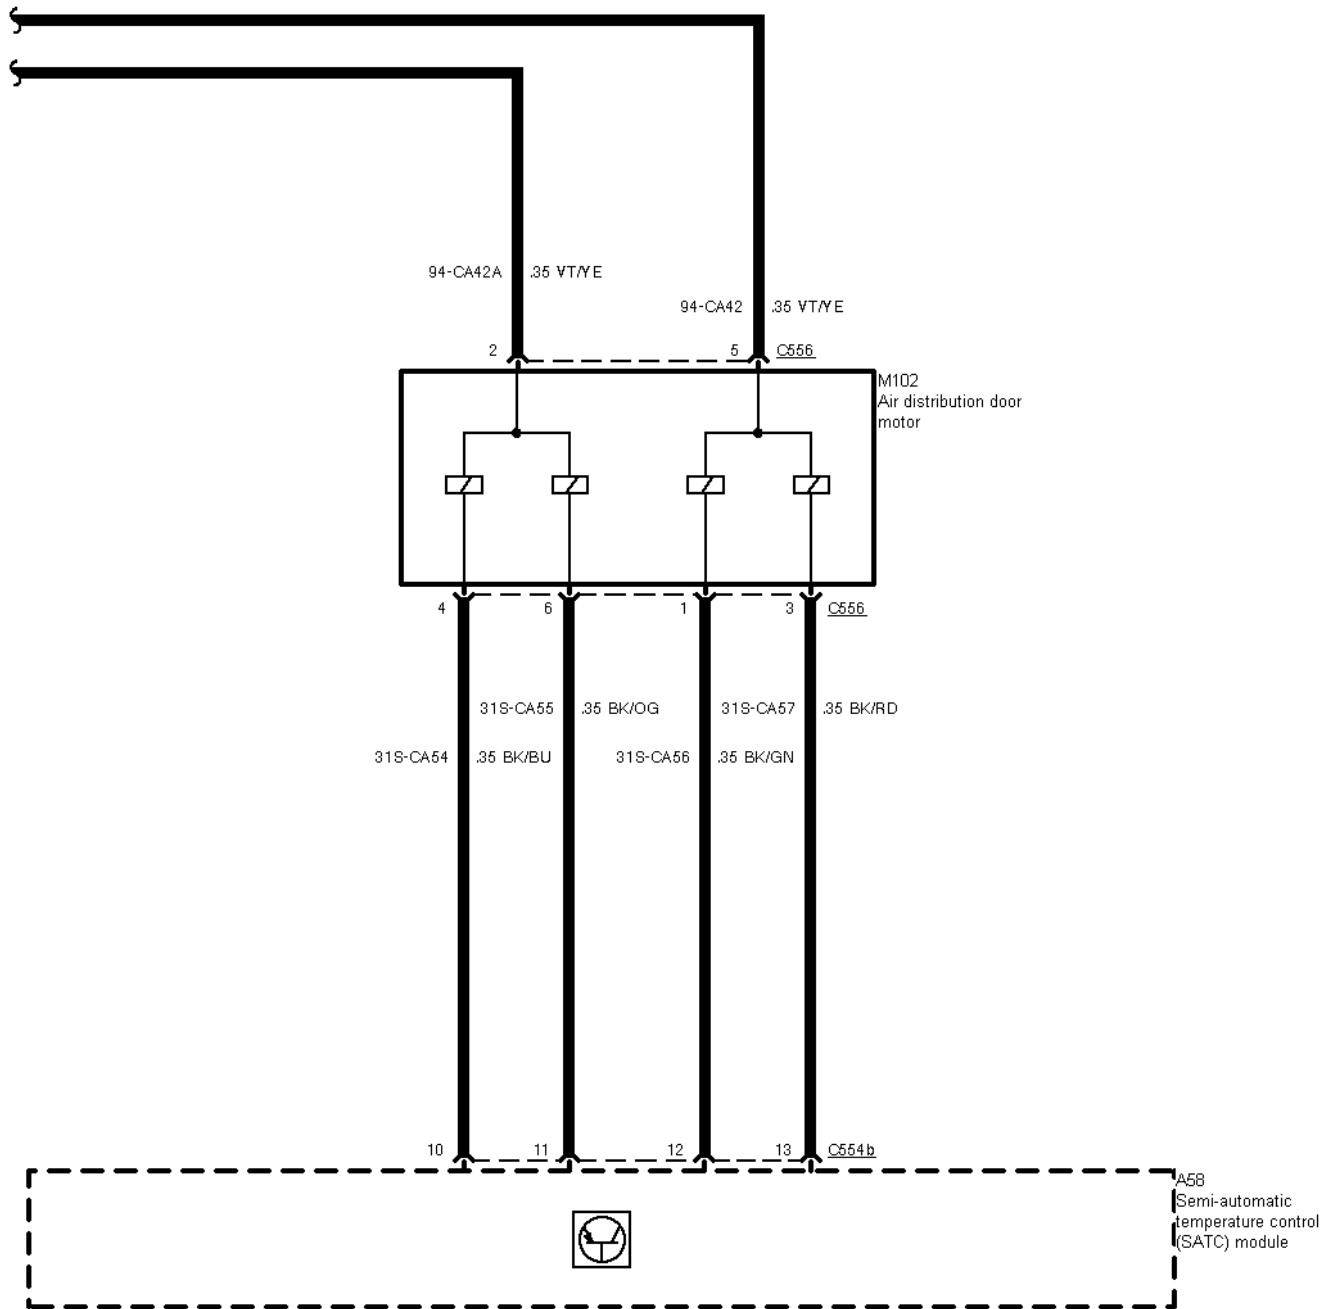

34-05-001 , Air Conditioning with SATC (03/96 ->) , Power, heater blower motor

34-05-002 , Air Conditioning with SATC (03/96 ->) , Sensors

34-05-003 , Air Conditioning with SATC (03/96 ->) , Door motors

34-05-004 , Air Conditioning with SATC (03/96 ->) , Door motors

34-05-006 , Air Conditioning with SATC (03/96 ->) , Petrol engines except 2,9 I V6 12V

**34-05-007 , Air Conditioning with SATC (03/96 ->) , Engine cooling fan petrol engines except 2,9 I V6
12V**

34-05-010 , Air Conditioning with SATC (03/96 ->) , Engine cooling fan, 2,9 I V6 12V

34-05-011 , Air Conditioning with SATC (03/96 ->), Engine cooling fan, TCI Diesel from 03/96 to 09/96

2 Circuit Description