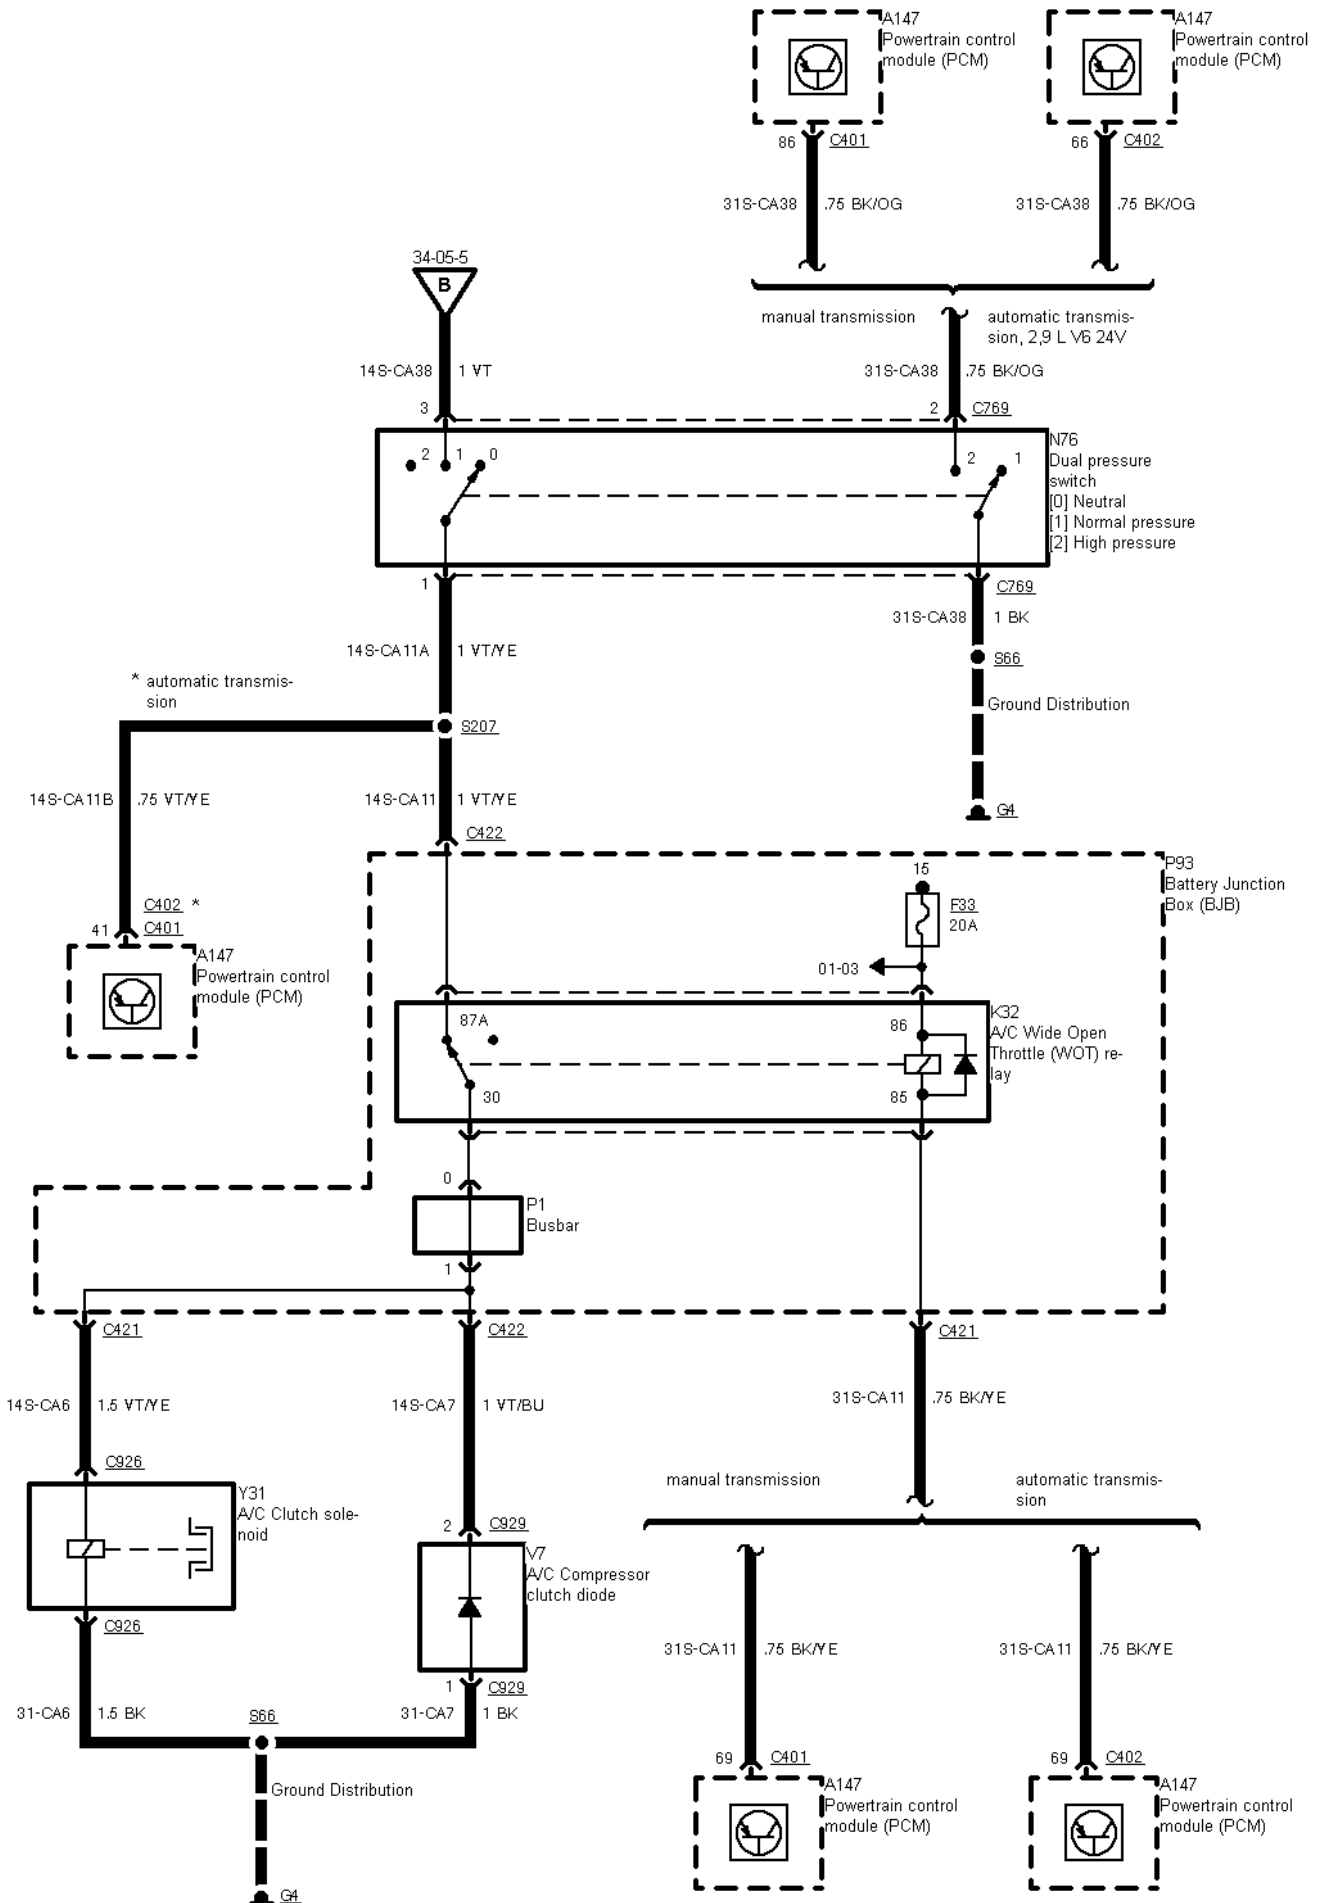

34-05-001 , Air Conditioning with SATC (03/96 ->) , Power, heater blower motor

34-05-002 , Air Conditioning with SATC (03/96 ->) , Sensors

34-05-003 , Air Conditioning with SATC (03/96 ->) , Door motors

34-05-004 , Air Conditioning with SATC (03/96 ->) , Door motors

34-05-006 , Air Conditioning with SATC (03/96 ->) , Petrol engines except 2,9 I V6 12V

**34-05-007 , Air Conditioning with SATC (03/96 ->) , Engine cooling fan petrol engines except 2,9 I V6
12V**

34-05-010 , Air Conditioning with SATC (03/96 ->) , Engine cooling fan, 2,9 I V6 12V

34-05-011 , Air Conditioning with SATC (03/96 ->), Engine cooling fan, TCI Diesel from 03/96 to 09/96

2 Circuit Description