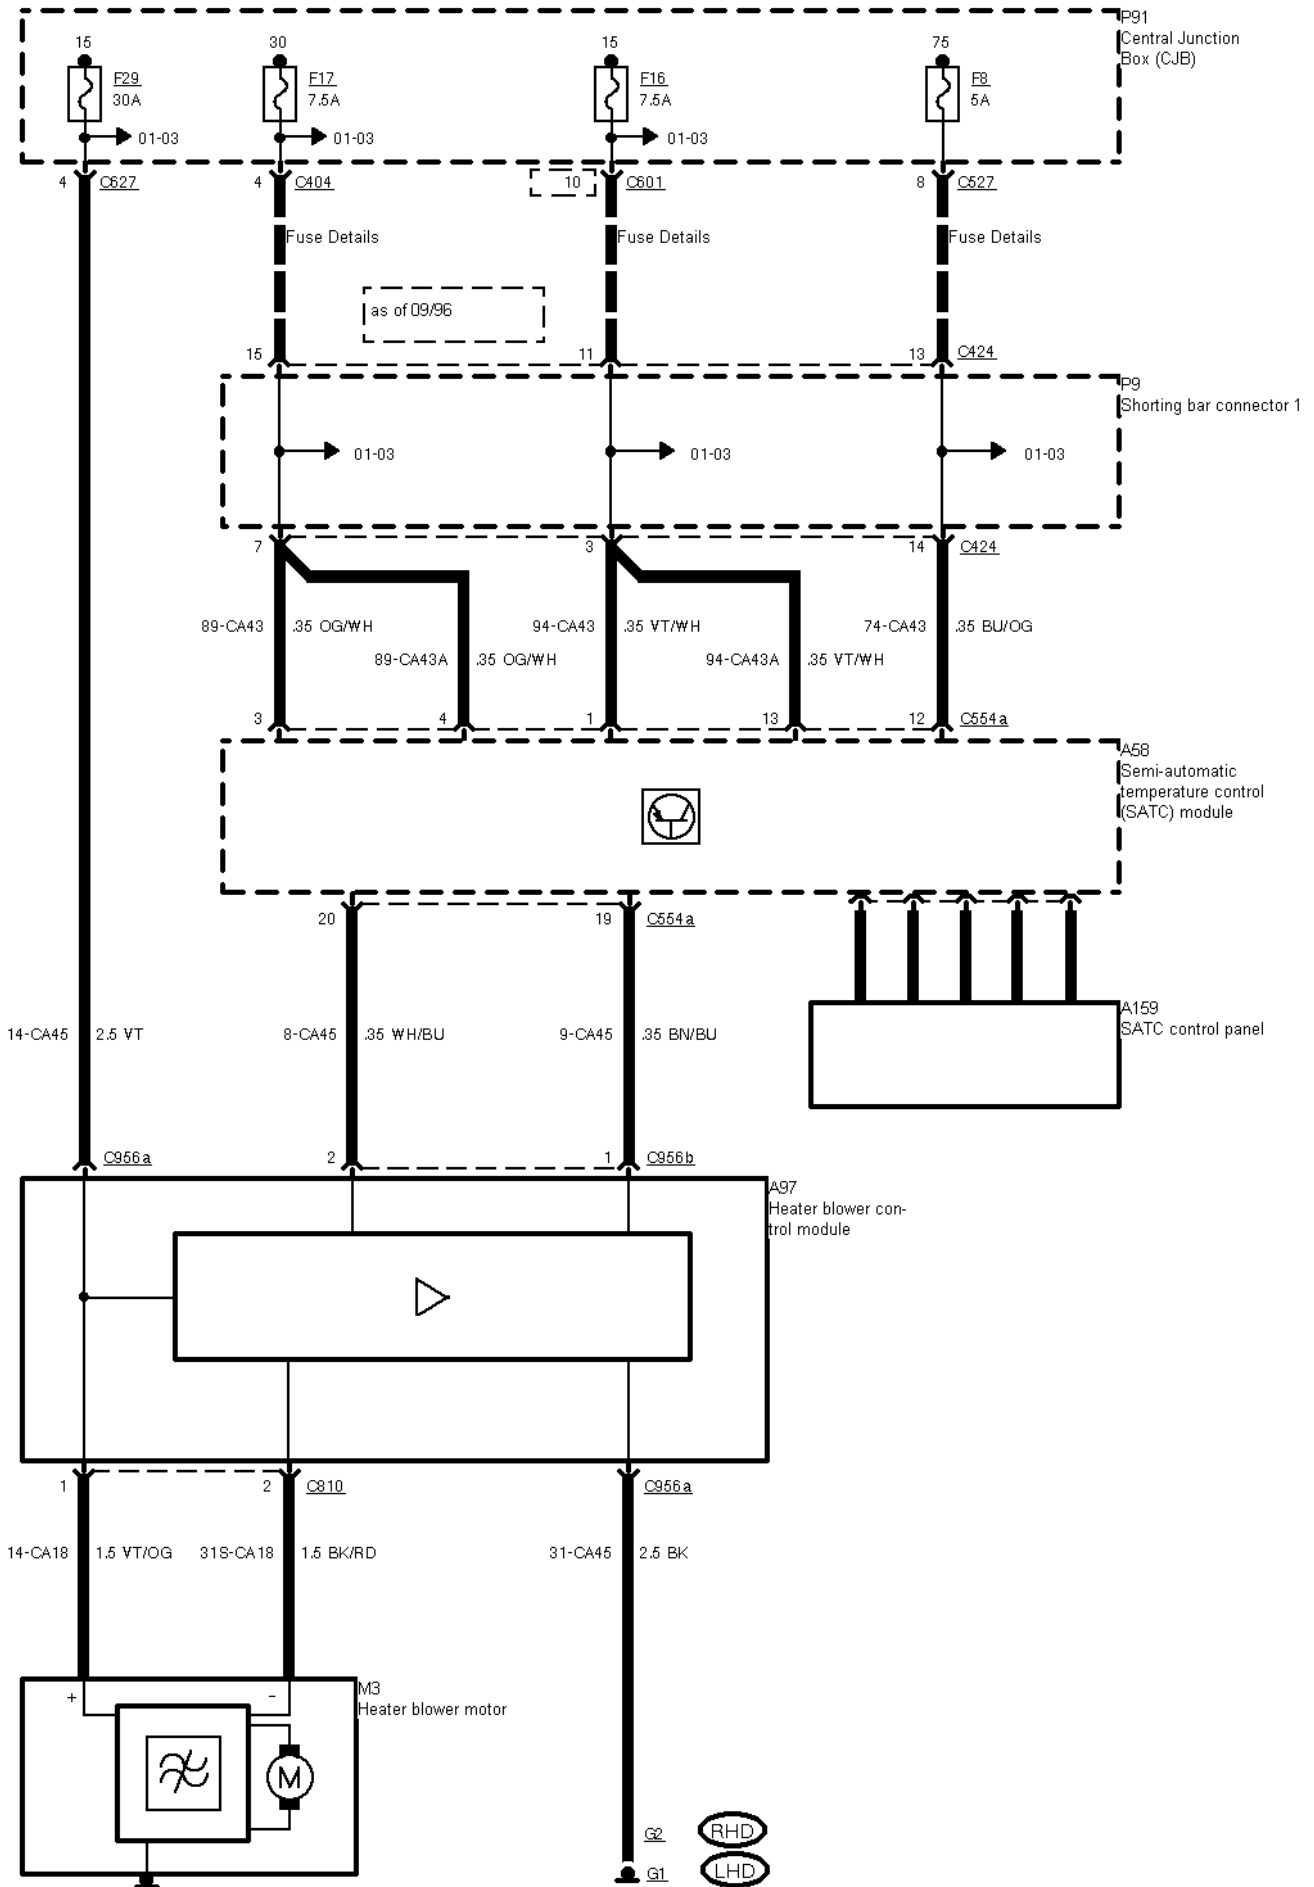

34-05-001 , Air Conditioning with SATC (03/96 ->) , Power, heater blower motor

34-05-002 , Air Conditioning with SATC (03/96 ->) , Sensors

34-05-003 , Air Conditioning with SATC (03/96 ->) , Door motors

34-05-004 , Air Conditioning with SATC (03/96 ->) , Door motors

34-05-006 , Air Conditioning with SATC (03/96 ->) , Petrol engines except 2,9 I V6 12V

**34-05-007 , Air Conditioning with SATC (03/96 ->) , Engine cooling fan petrol engines except 2,9 I V6
12V**

34-05-010 , Air Conditioning with SATC (03/96 ->) , Engine cooling fan, 2,9 I V6 12V

34-05-011 , Air Conditioning with SATC (03/96 ->), Engine cooling fan, TCI Diesel from 03/96 to 09/96

2 Circuit Description