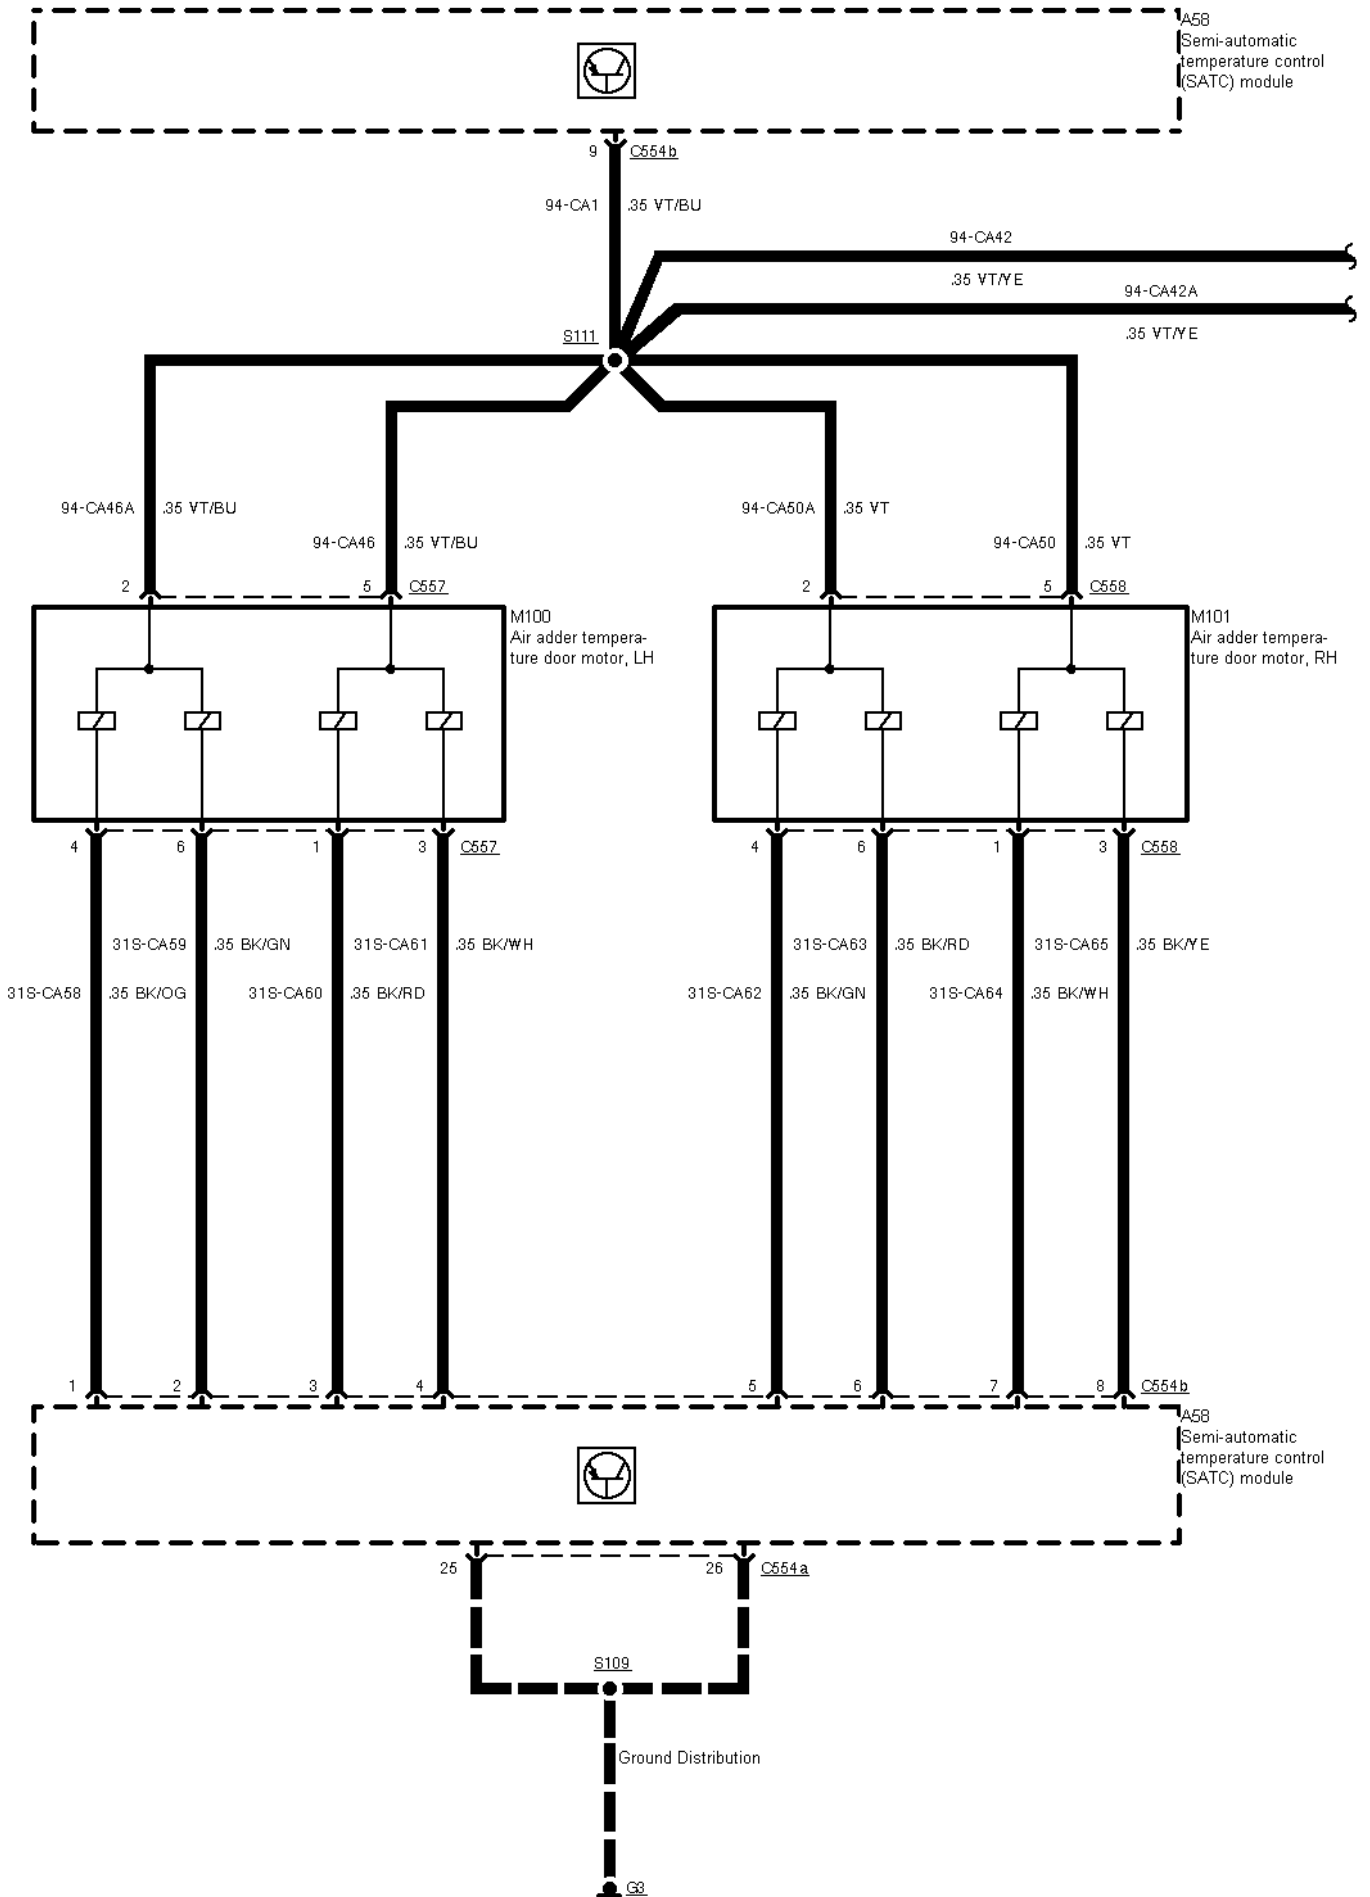

34-05-001 , Air Conditioning with SATC (03/96 ->) , Power, heater blower motor

34-05-002 , Air Conditioning with SATC (03/96 ->) , Sensors

34-05-003 , Air Conditioning with SATC (03/96 ->) , Door motors

34-05-004 , Air Conditioning with SATC (03/96 ->) , Door motors

34-05-006 , Air Conditioning with SATC (03/96 ->) , Petrol engines except 2,9 I V6 12V

**34-05-007 , Air Conditioning with SATC (03/96 ->) , Engine cooling fan petrol engines except 2,9 I V6
12V**

34-05-010 , Air Conditioning with SATC (03/96 ->) , Engine cooling fan, 2,9 I V6 12V

34-05-011 , Air Conditioning with SATC (03/96 ->), Engine cooling fan, TCI Diesel from 03/96 to 09/96

2 Circuit Description