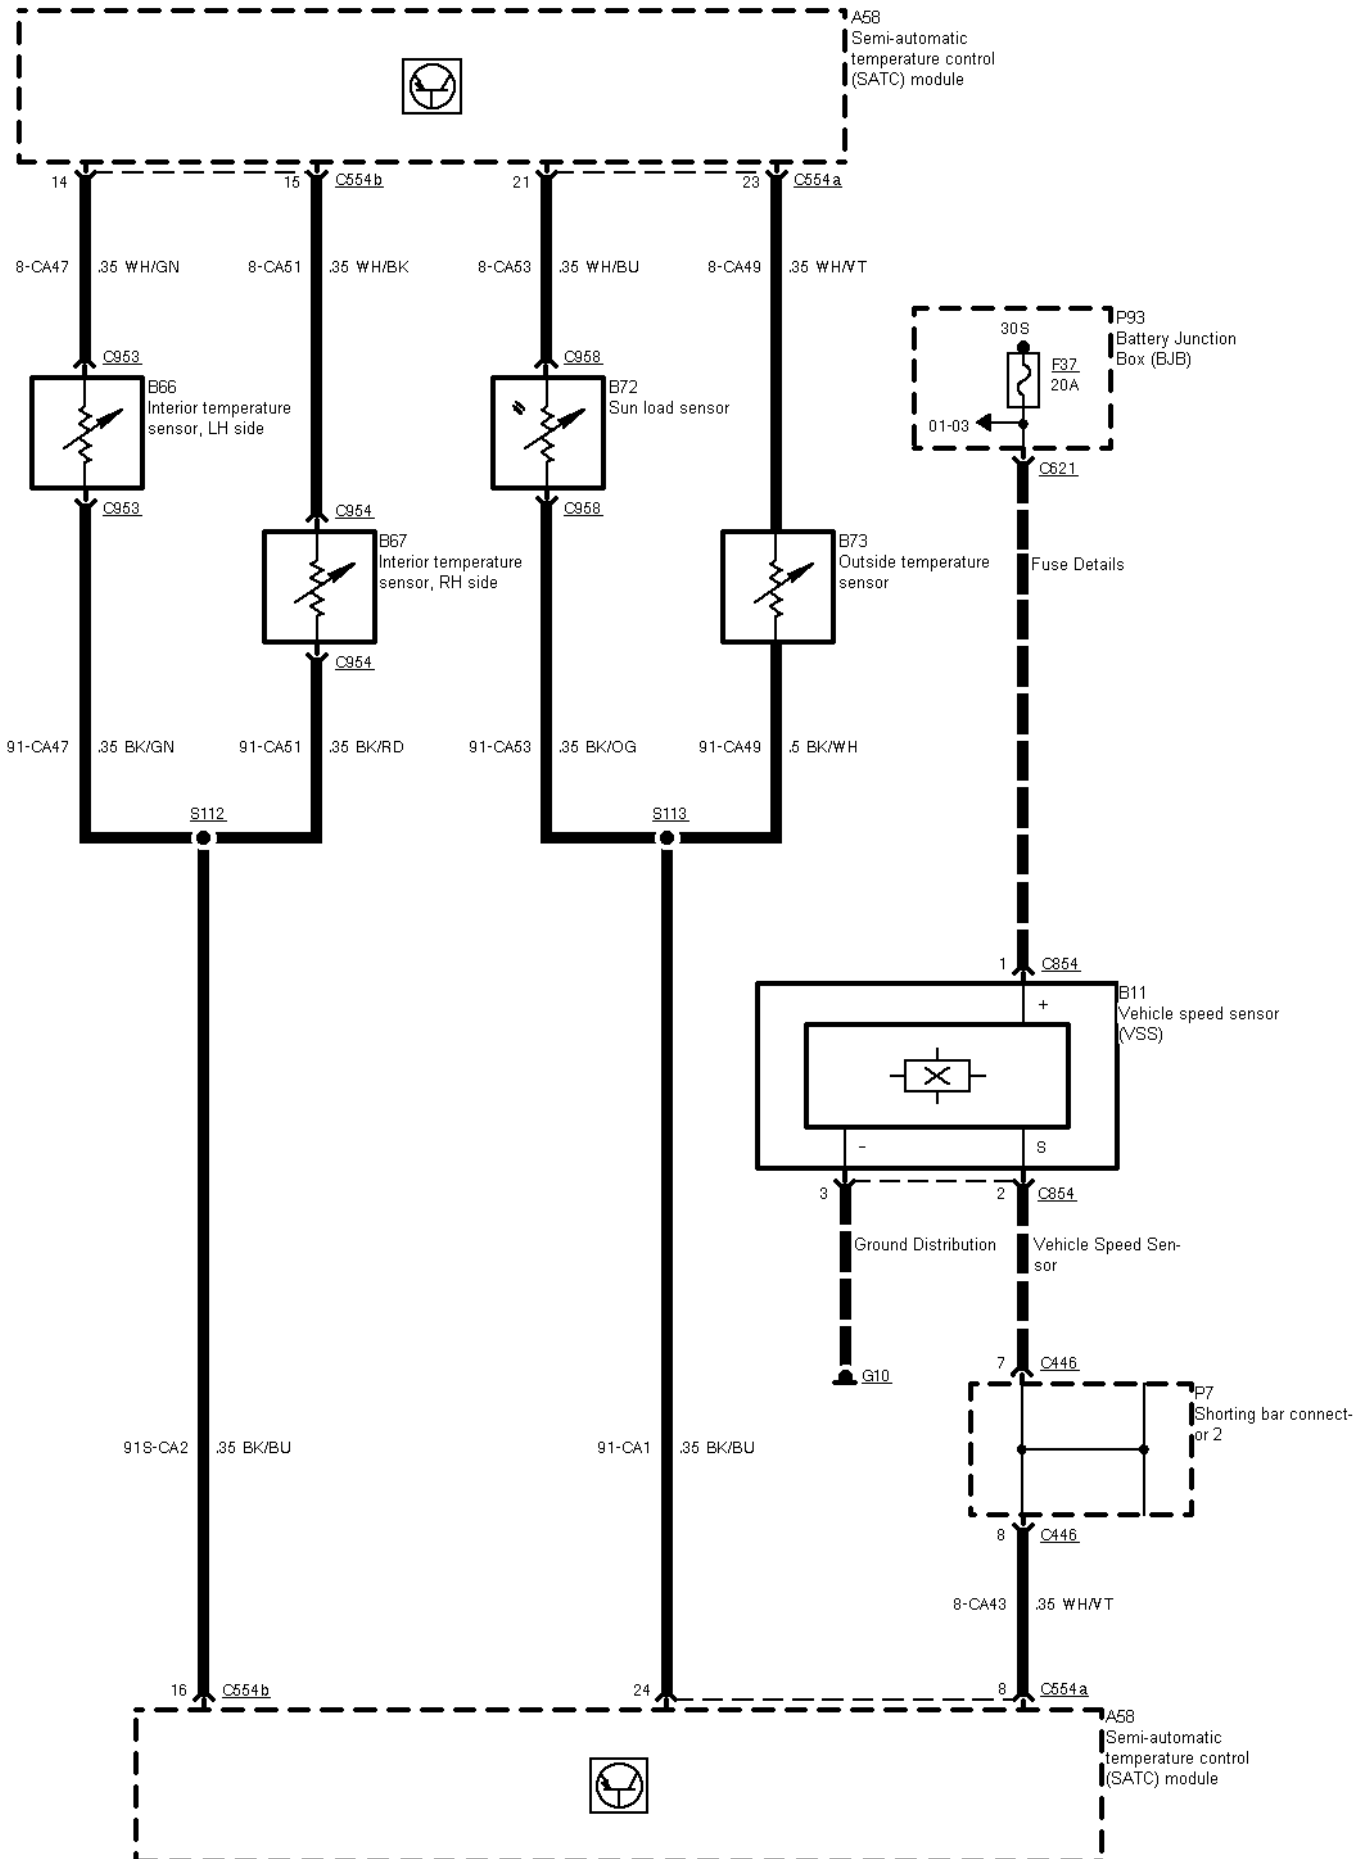

34-05-001 , Air Conditioning with SATC (03/96 ->) , Power, heater blower motor

34-05-002 , Air Conditioning with SATC (03/96 ->) , Sensors

34-05-003 , Air Conditioning with SATC (03/96 ->) , Door motors

34-05-004 , Air Conditioning with SATC (03/96 ->) , Door motors

34-05-006 , Air Conditioning with SATC (03/96 ->) , Petrol engines except 2,9 I V6 12V

**34-05-007 , Air Conditioning with SATC (03/96 ->) , Engine cooling fan petrol engines except 2,9 I V6
12V**

34-05-010 , Air Conditioning with SATC (03/96 ->) , Engine cooling fan, 2,9 I V6 12V

34-05-011 , Air Conditioning with SATC (03/96 ->), Engine cooling fan, TCI Diesel from 03/96 to 09/96

2 Circuit Description