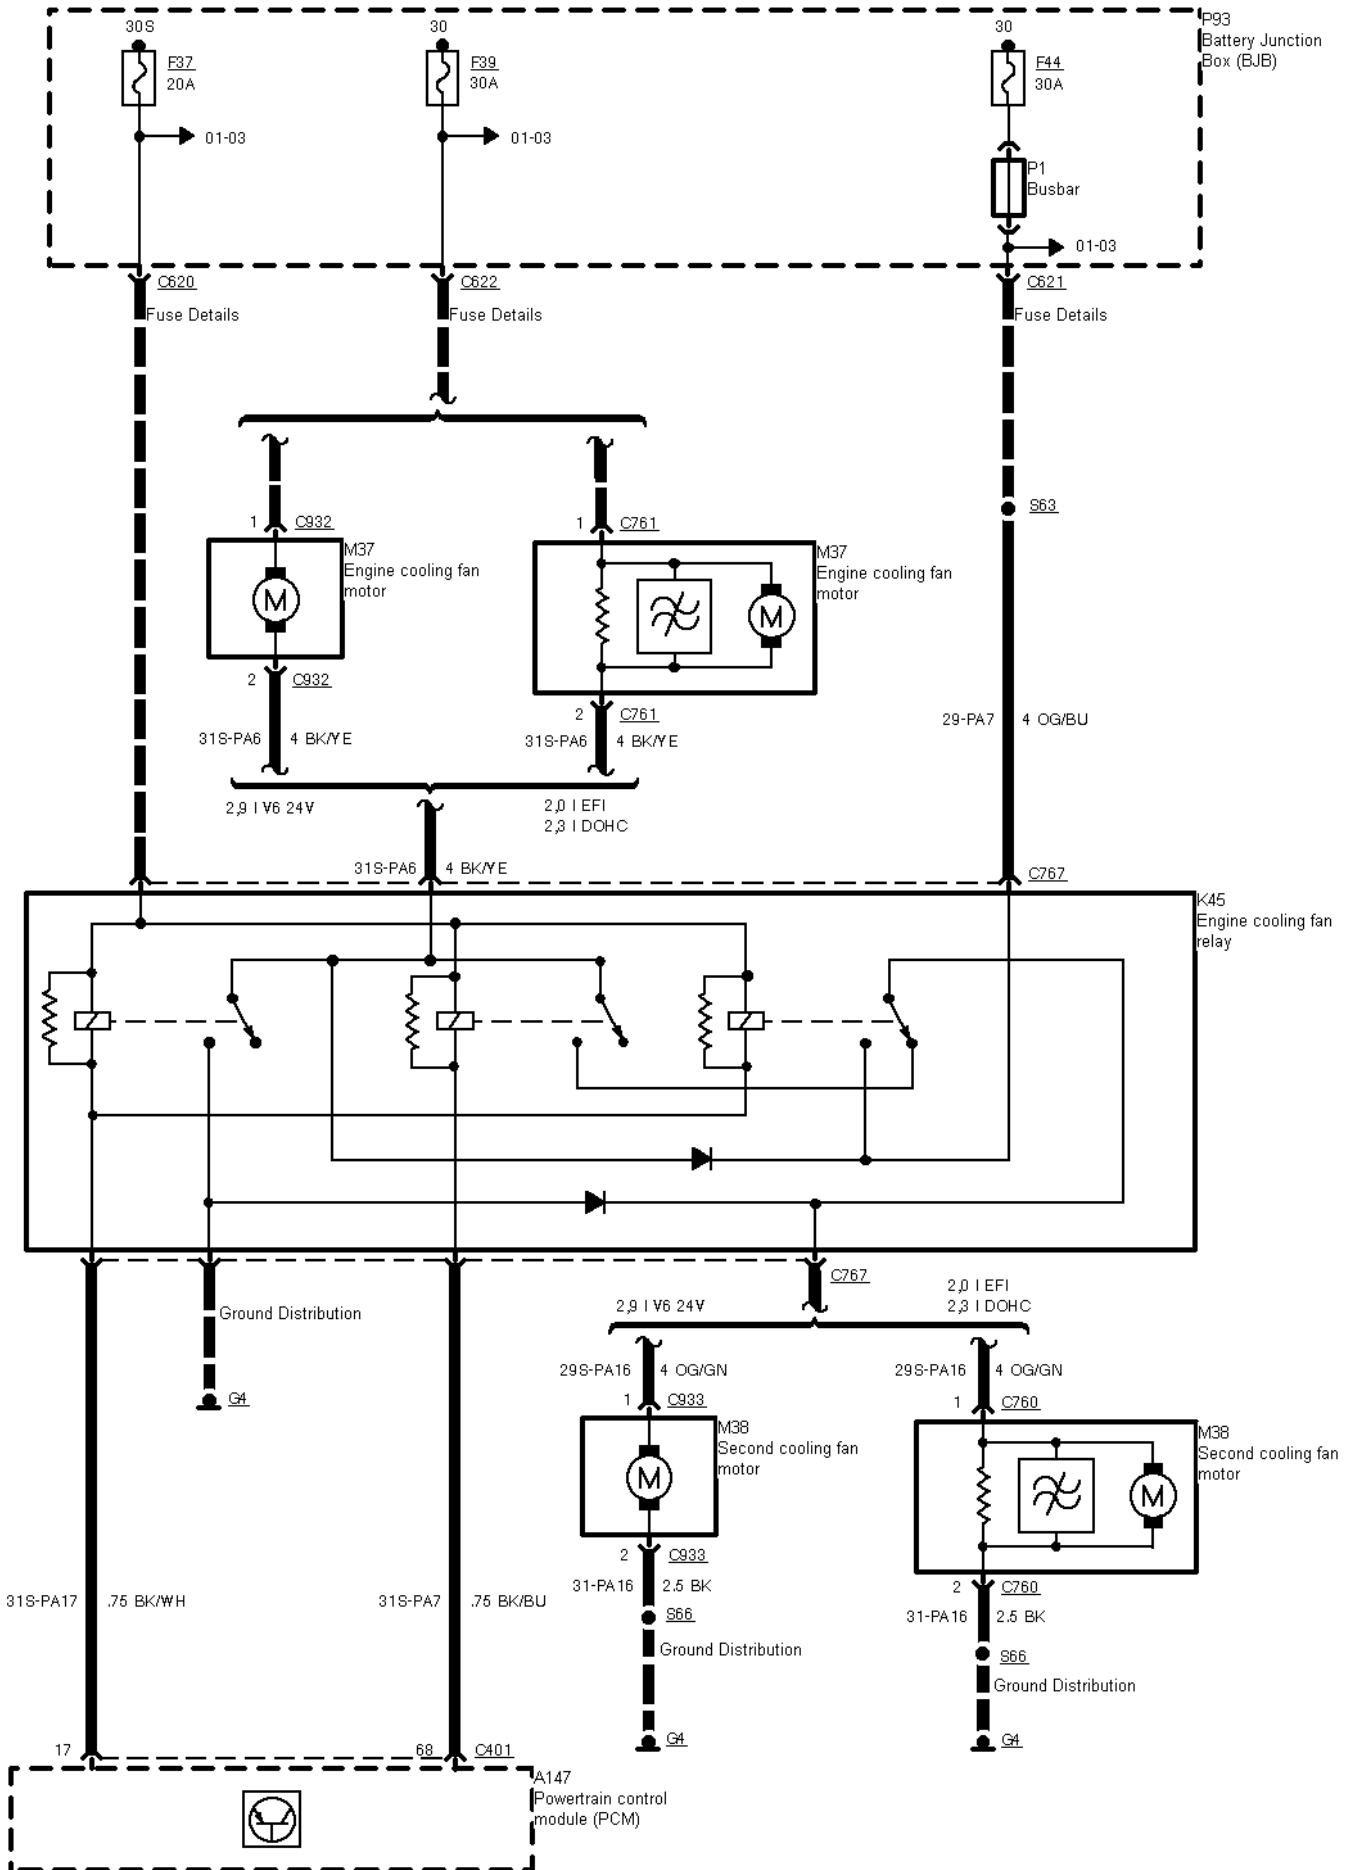

34-05-001 , Air Conditioning with SATC (03/96 ->) , Power, heater blower motor

34-05-002 , Air Conditioning with SATC (03/96 ->) , Sensors

34-05-003 , Air Conditioning with SATC (03/96 ->) , Door motors

34-05-004 , Air Conditioning with SATC (03/96 ->) , Door motors

34-05-006 , Air Conditioning with SATC (03/96 ->) , Petrol engines except 2,9 I V6 12V

**34-05-007 , Air Conditioning with SATC (03/96 ->) , Engine cooling fan petrol engines except 2,9 I V6
12V**

34-05-010 , Air Conditioning with SATC (03/96 ->) , Engine cooling fan, 2,9 I V6 12V

34-05-011 , Air Conditioning with SATC (03/96 ->), Engine cooling fan, TCI Diesel from 03/96 to 09/96

2 Circuit Description