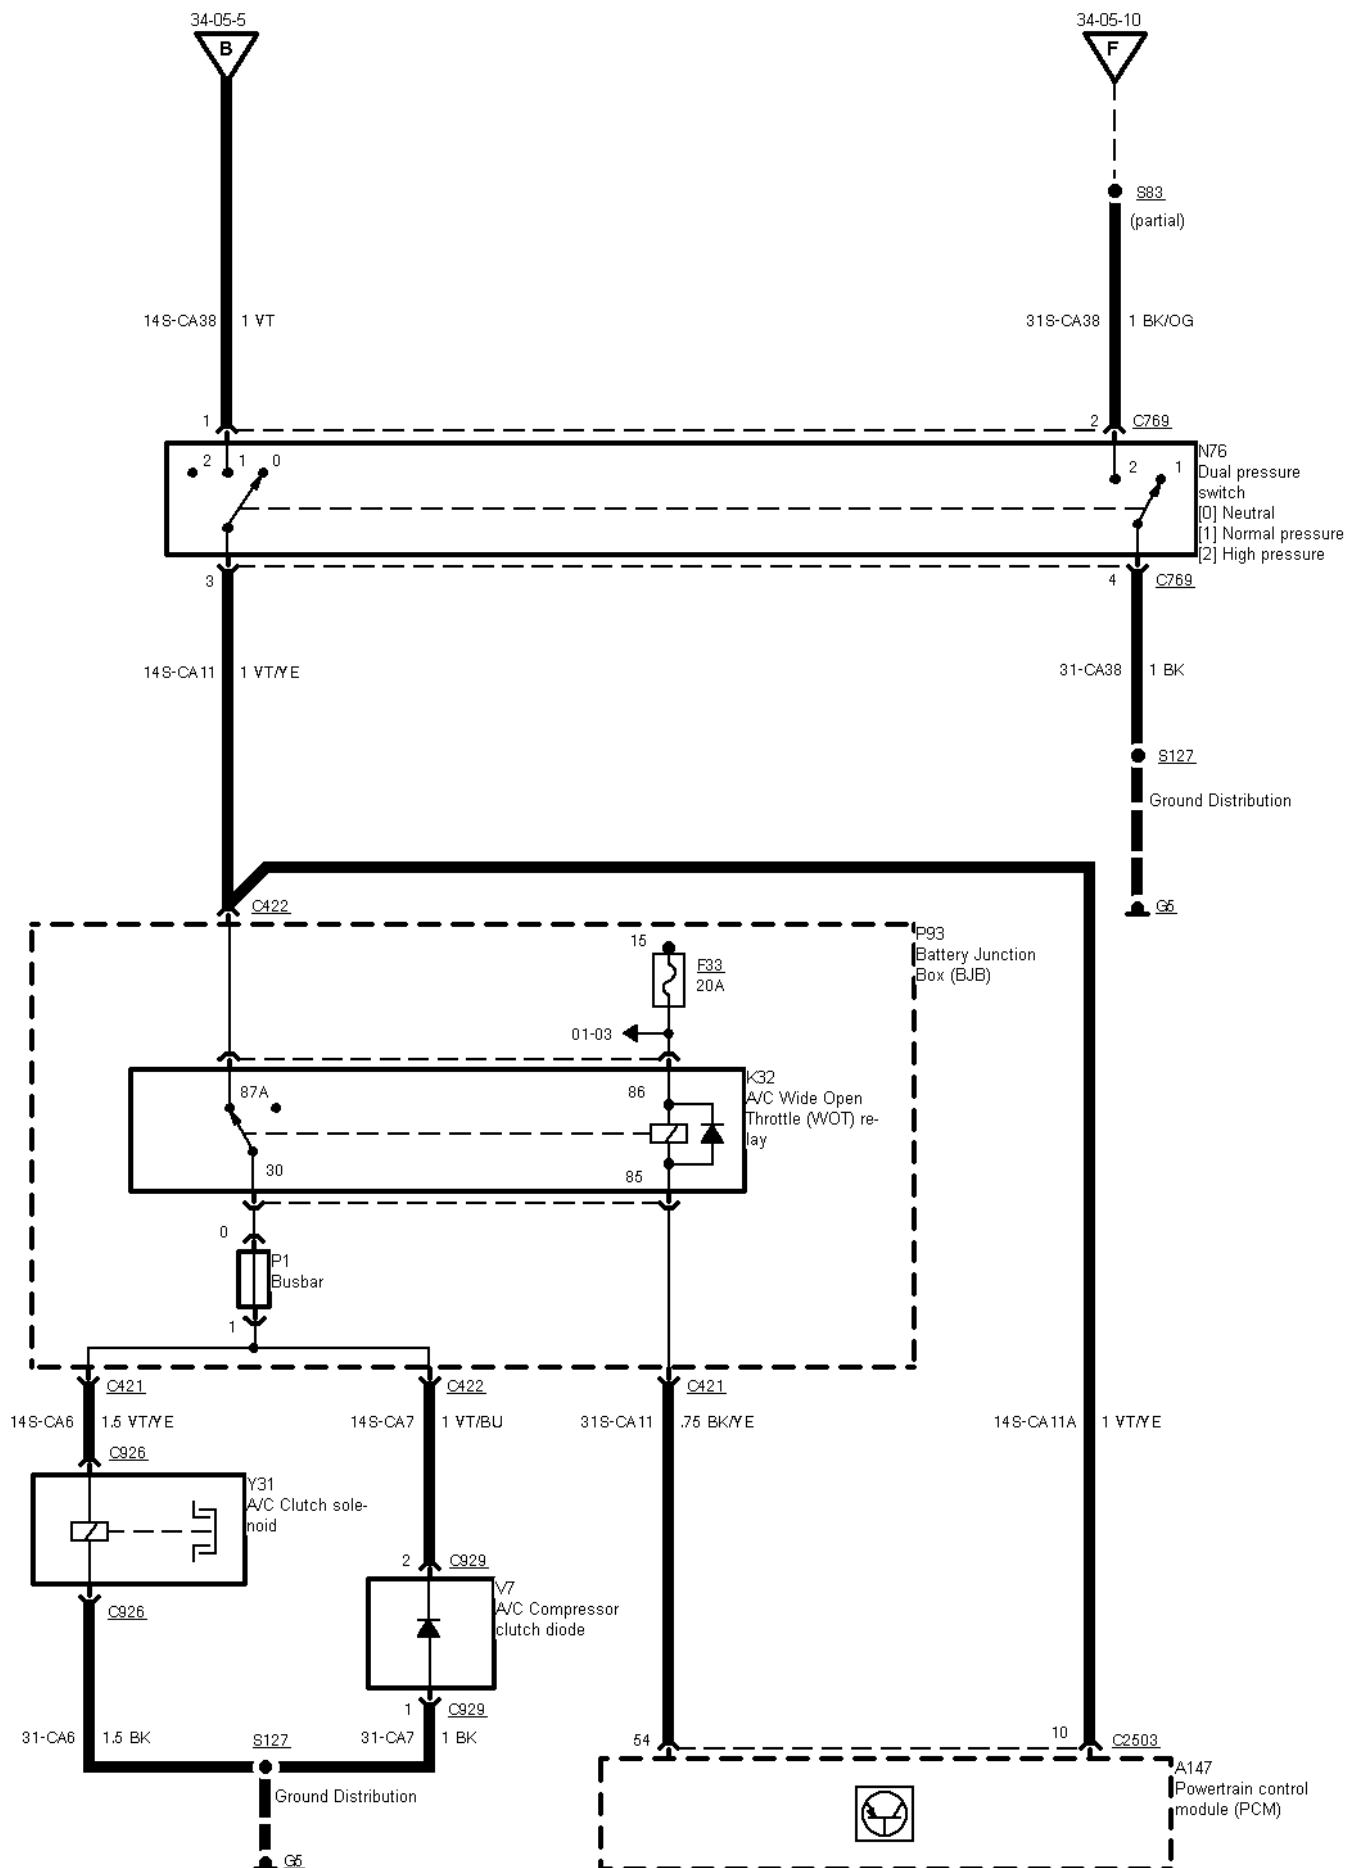

34-05-004 , Air Conditioning with SATC (03/96 ->) , Door motors

34-05-006 , Air Conditioning with SATC (03/96 ->) , Petrol engines except 2,9 I V6 12V

**34-05-007 , Air Conditioning with SATC (03/96 ->) , Engine cooling fan petrol engines except 2,9 I V6
12V**

34-05-010 , Air Conditioning with SATC (03/96 ->) , Engine cooling fan, 2,9 I V6 12V

34-05-011 , Air Conditioning with SATC (03/96 ->), Engine cooling fan, TCI Diesel from 03/96 to 09/96

2 Circuit Description