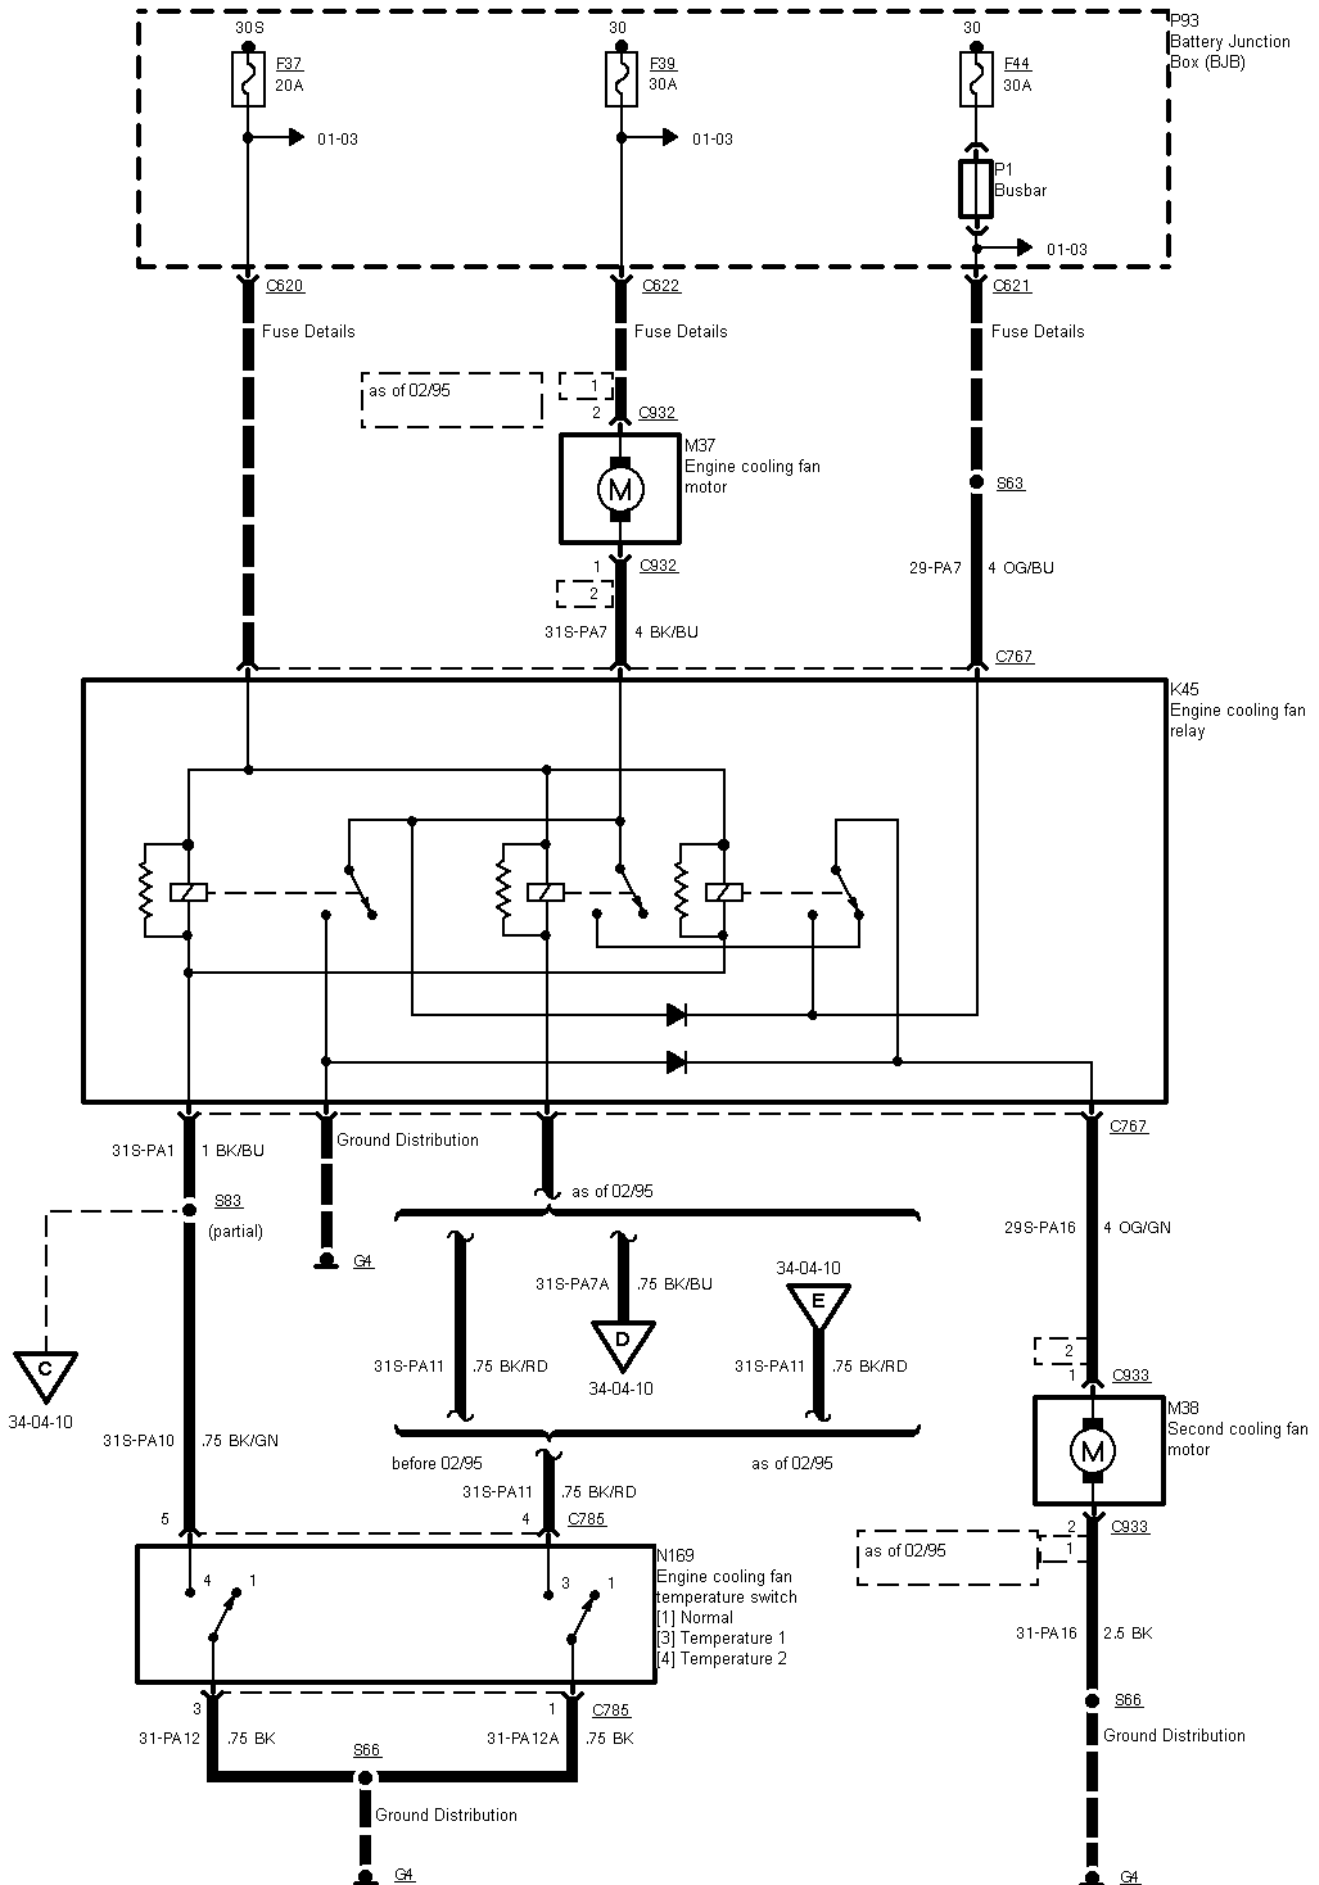

34-04-012 , Air Conditioning with SATC , Engine cooling fan, 2,9 I V6 12V