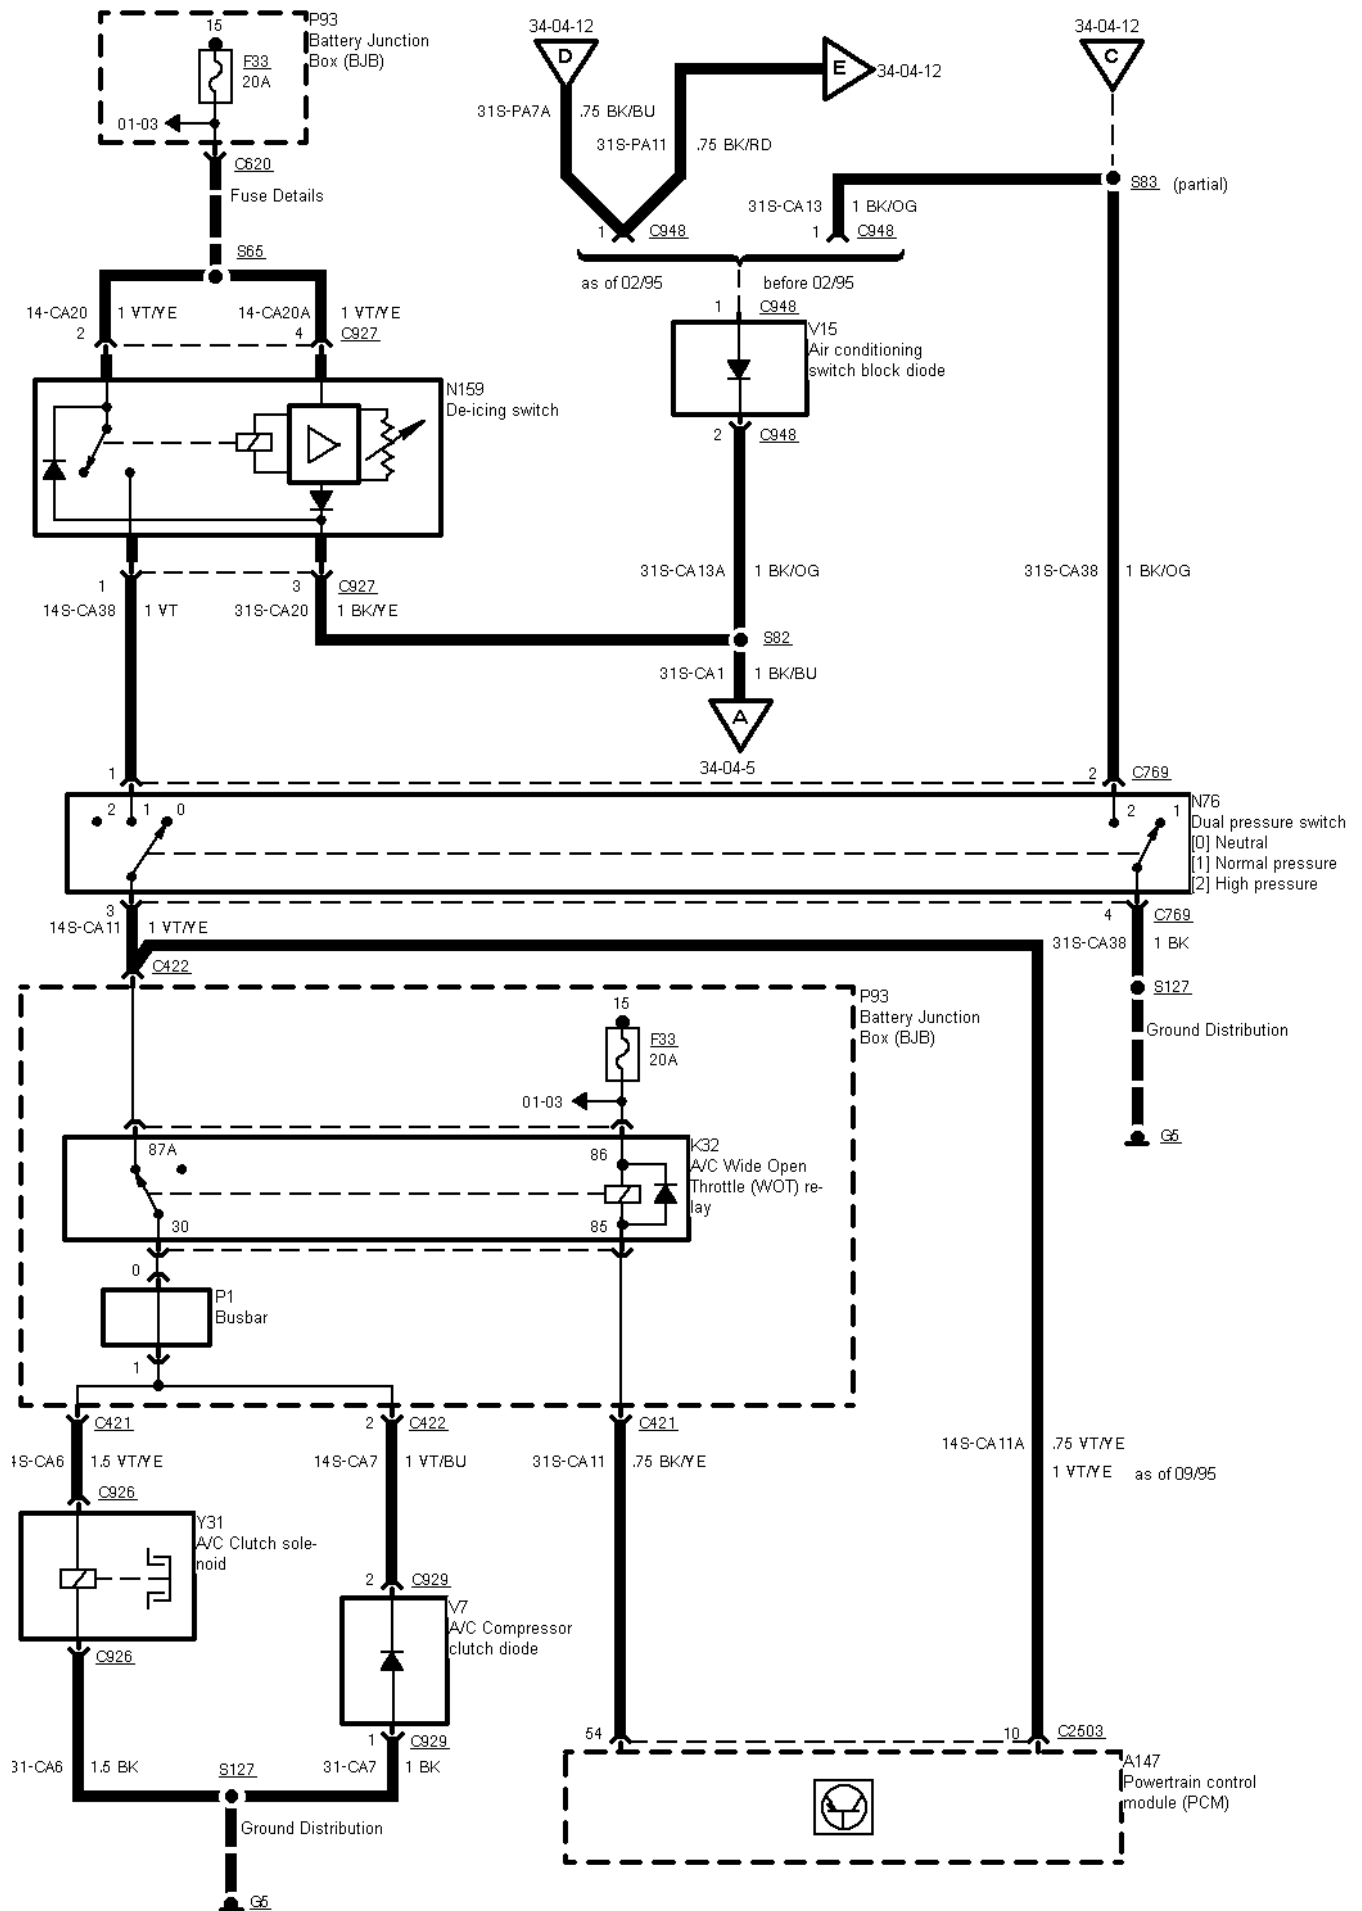

34-04-006 , Air Conditioning with SATC , Petrol engines before 02/95, except 2,9 I V6 12V

34-04-007 , Air Conditioning with SATC , Petrol engines as of 02/95, except 2,9 I V6 12V

**34-04-008 , Air Conditioning with SATC , TCI Diesel before 02/95 and as of 09/95, TCI Diesel without PATS from 02/95 to 09/95**

34-04-009 , Air Conditioning with SATC , TCI Diesel with PATS from 02/95 to 09/95

34-04-010 , Air Conditioning with SATC , 2,9 I V6 12V

34-04-011 , Air Conditioning with SATC , Engine cooling fan, except TCI Diesel, except 2,9 I V6 12V

## 2 Circuit Description

---