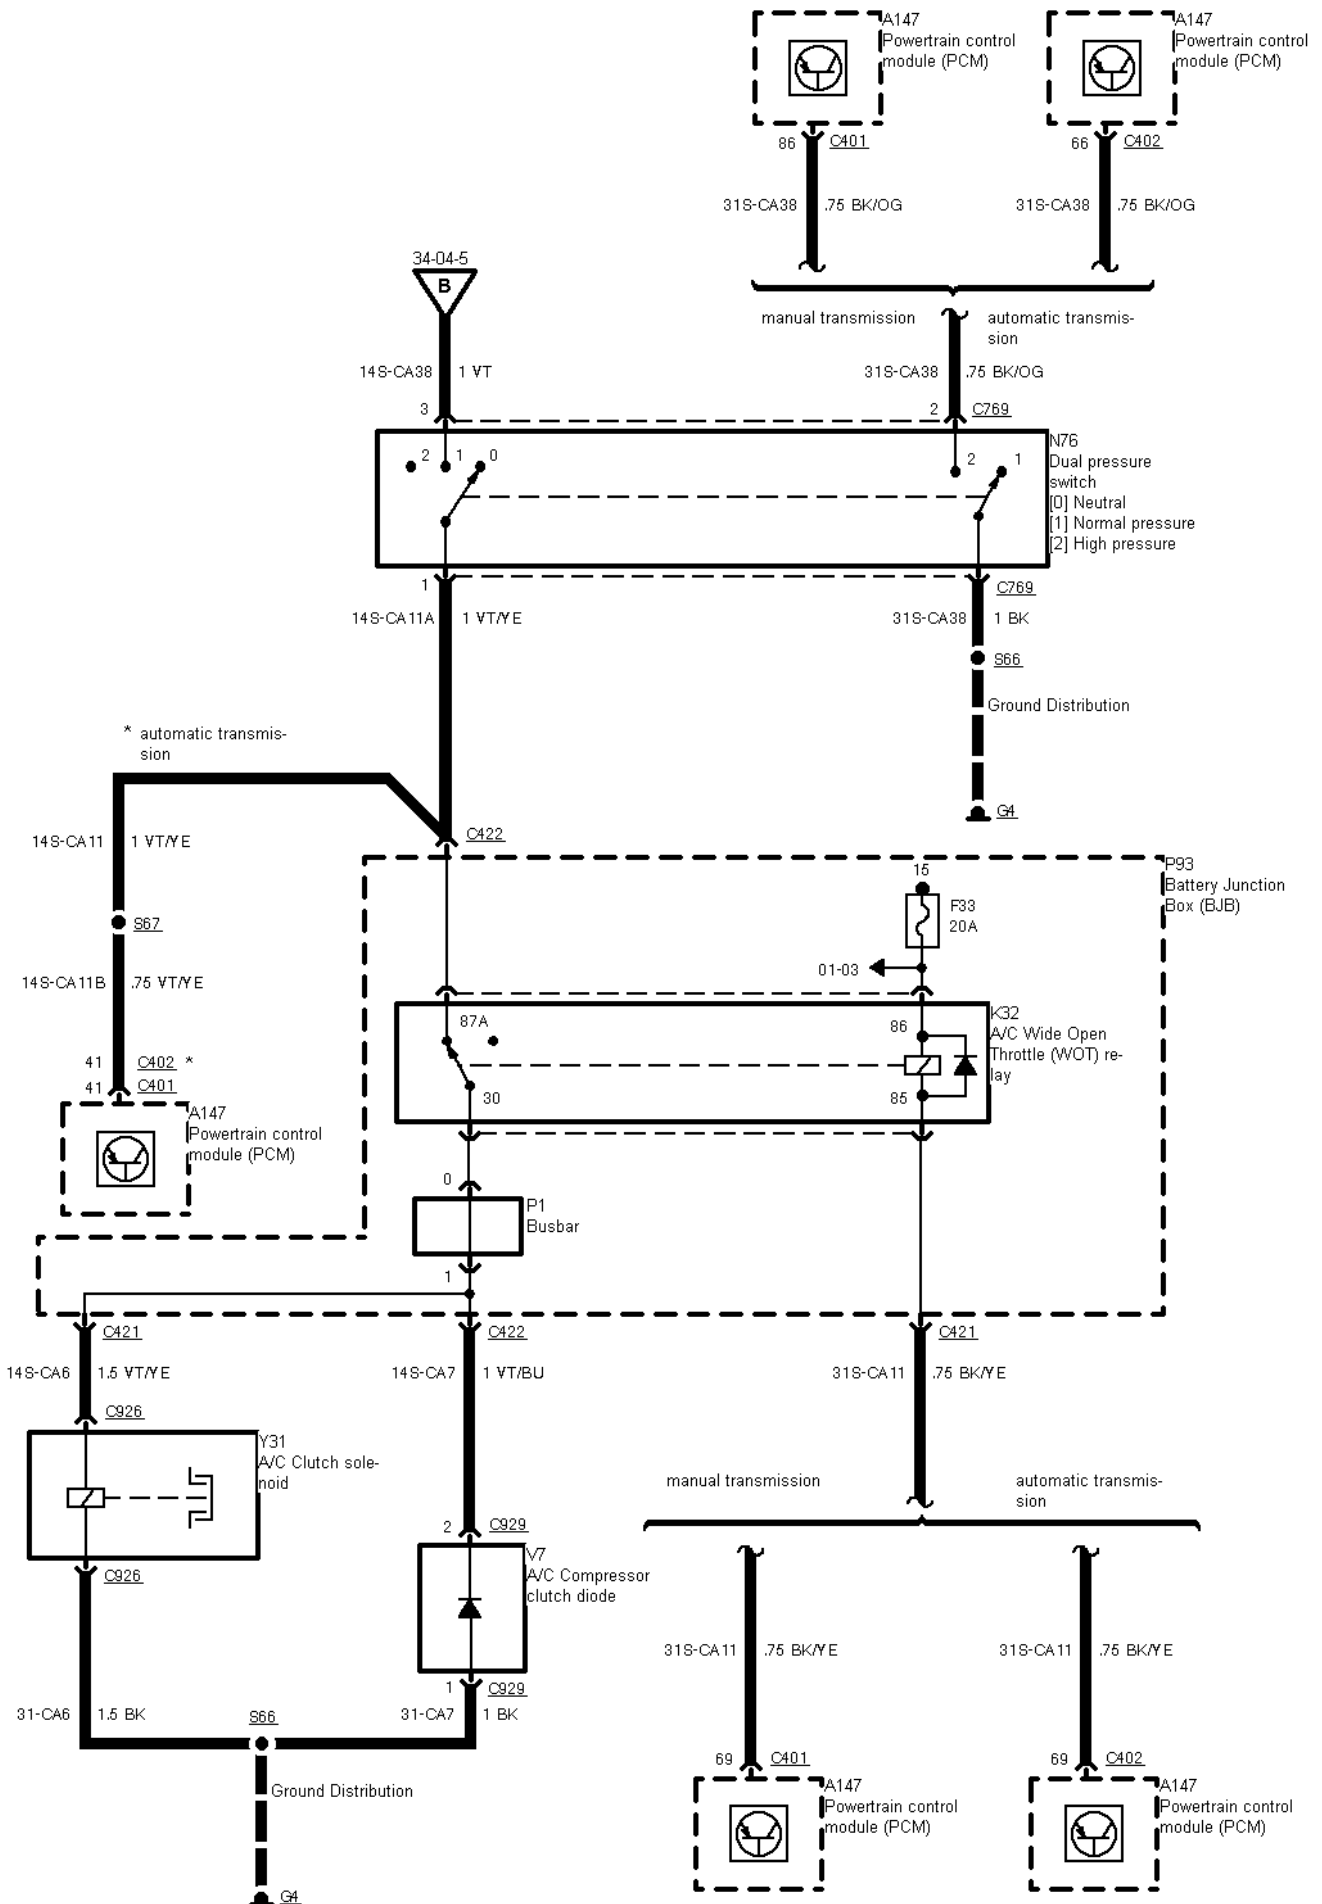

**34-04-001 , Air Conditioning with SATC , Power, heater blower motor**

34-04-002 , Air Conditioning with SATC , Sensors

34-04-004 , Air Conditioning with SATC , Door motors

34-04-005 , Air Conditioning with SATC

34-04-006 , Air Conditioning with SATC , Petrol engines before 02/95, except 2,9 I V6 12V

34-04-007 , Air Conditioning with SATC , Petrol engines as of 02/95, except 2,9 I V6 12V

**34-04-008 , Air Conditioning with SATC , TCI Diesel before 02/95 and as of 09/95, TCI Diesel without PATS from 02/95 to 09/95**

## 2 Circuit Description

---