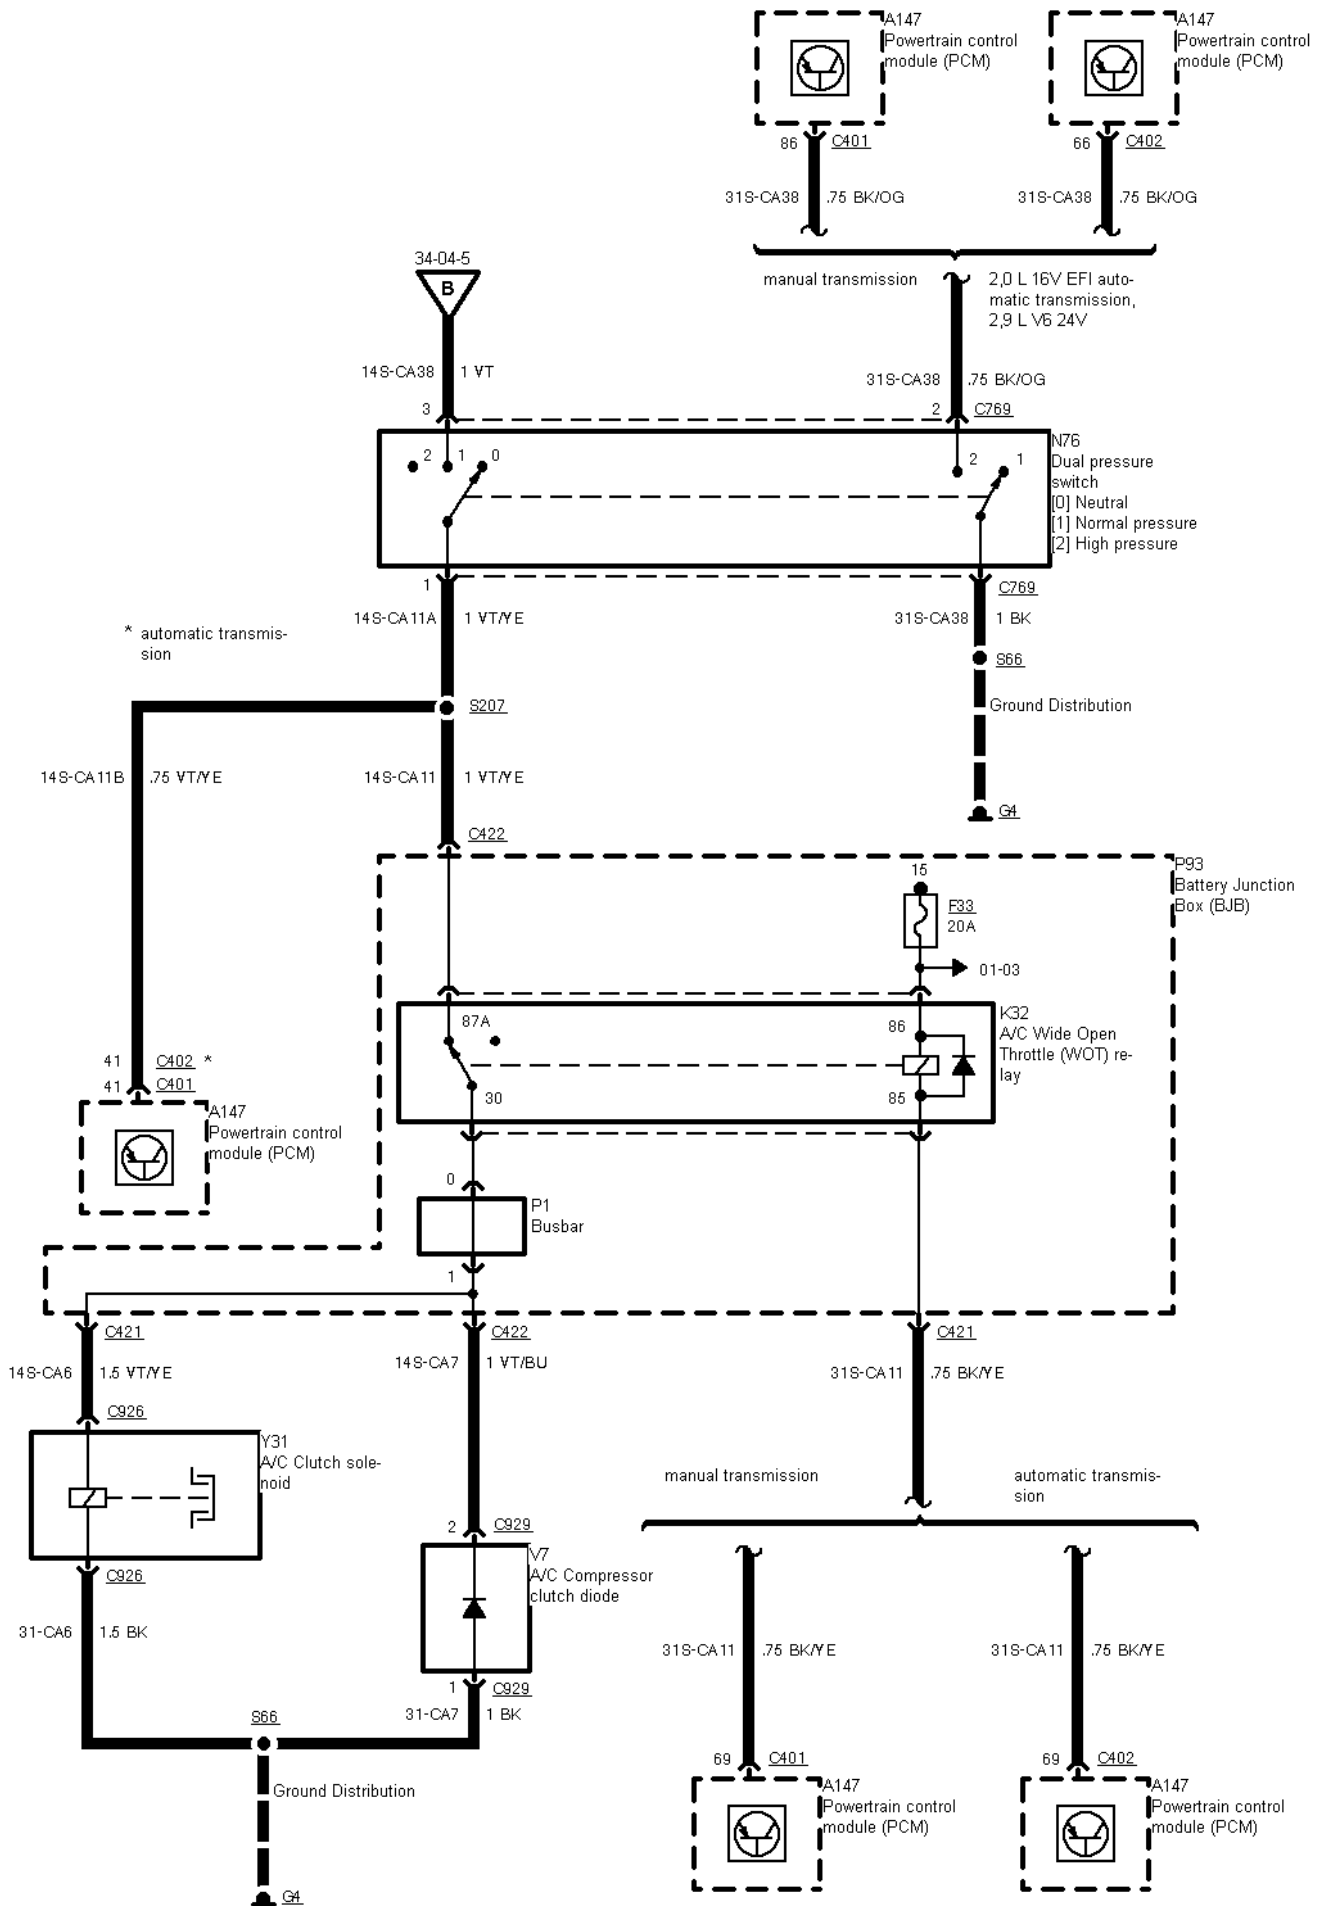

**34-04-001 , Air Conditioning with SATC , Power, heater blower motor**

34-04-002 , Air Conditioning with SATC , Sensors

34-04-004 , Air Conditioning with SATC , Door motors

34-04-005 , Air Conditioning with SATC

34-04-006 , Air Conditioning with SATC , Petrol engines before 02/95, except 2,9 I V6 12V

34-04-007 , Air Conditioning with SATC , Petrol engines as of 02/95, except 2,9 I V6 12V

**34-04-008 , Air Conditioning with SATC , TCI Diesel before 02/95 and as of 09/95, TCI Diesel without PATS from 02/95 to 09/95**

## 2 Circuit Description

---