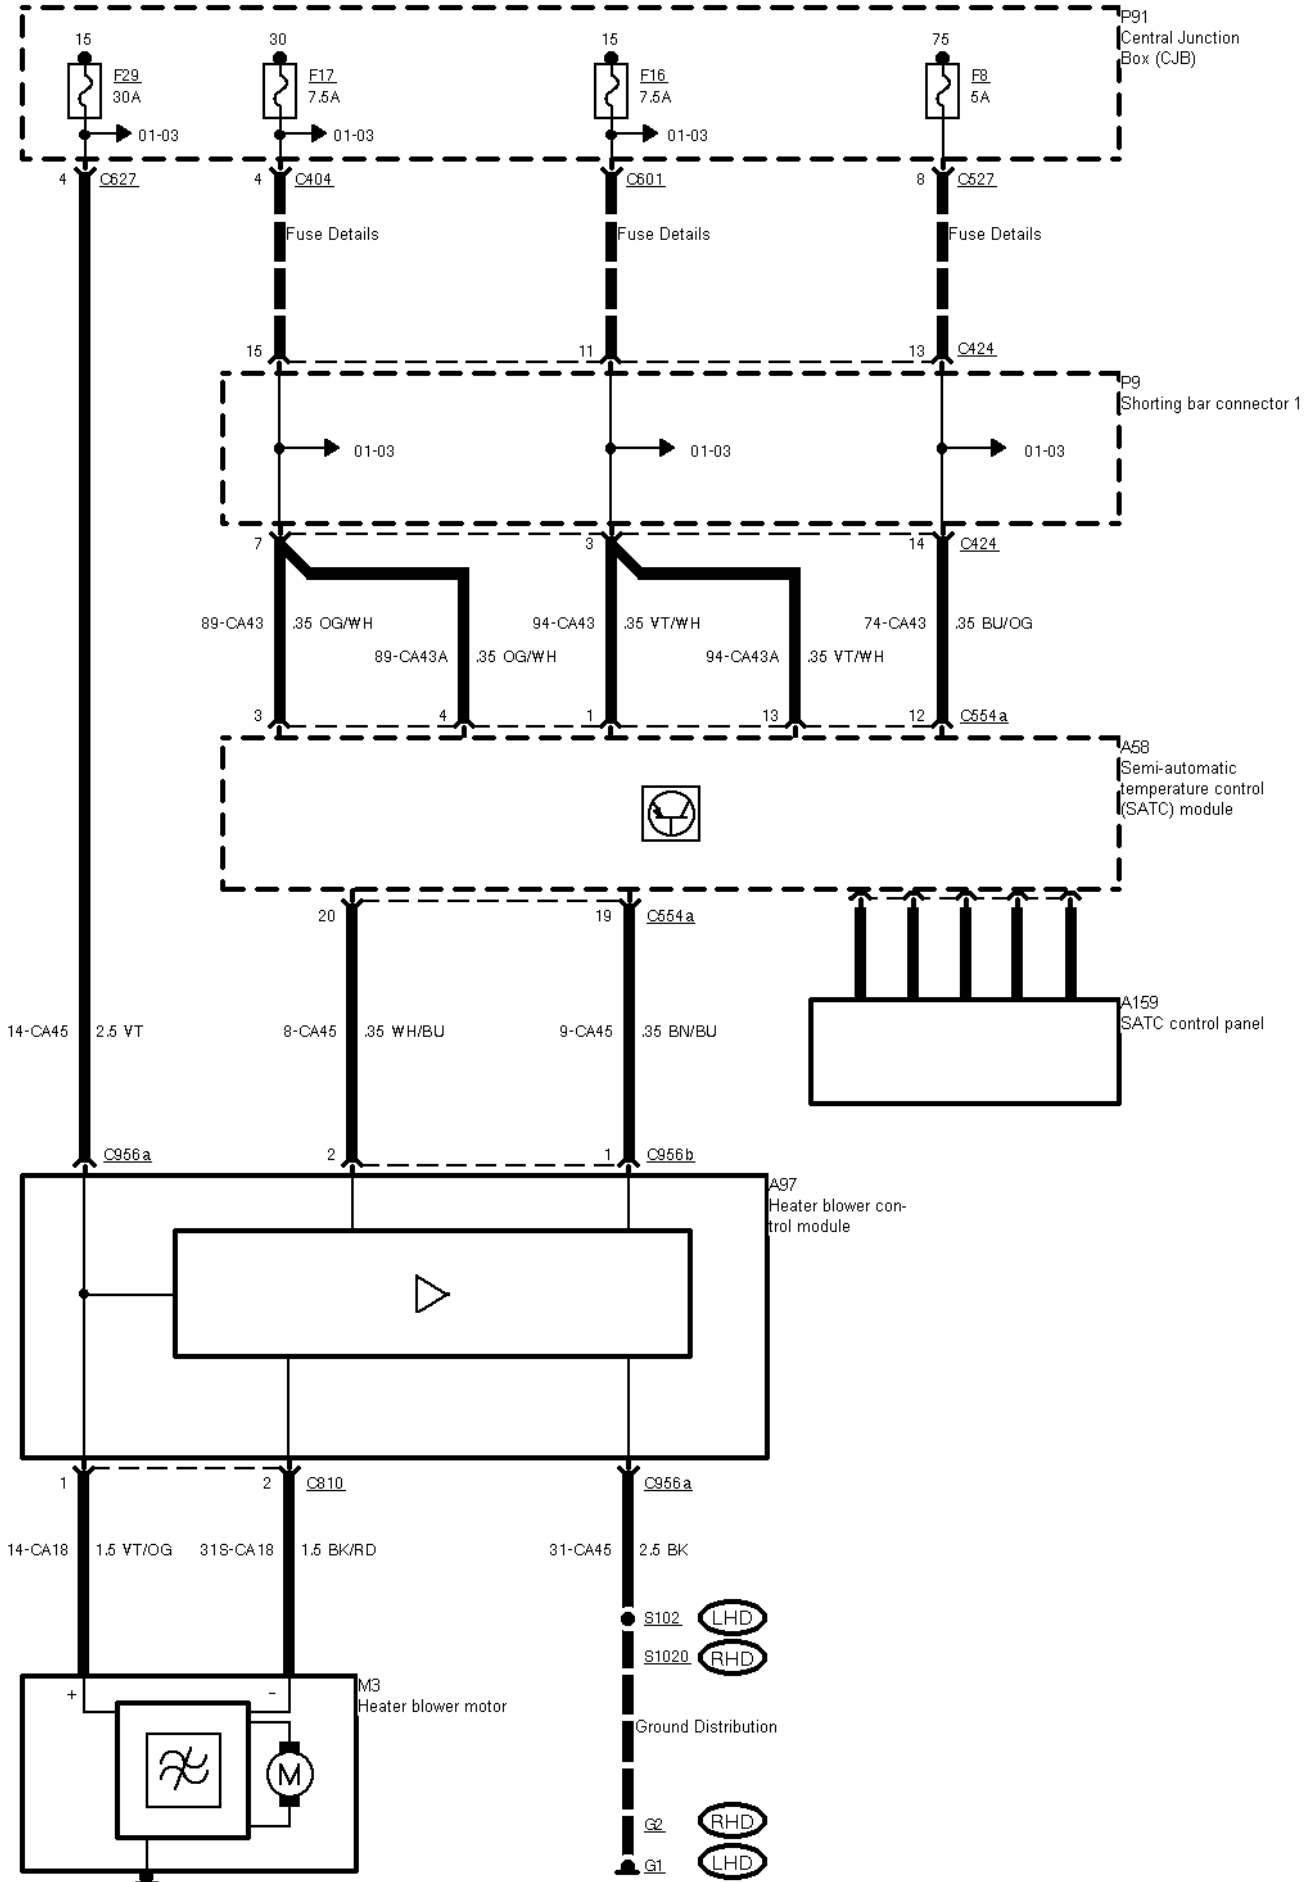

**34-04-001 , Air Conditioning with SATC , Power, heater blower motor**

34-04-002 , Air Conditioning with SATC , Sensors

34-04-004 , Air Conditioning with SATC , Door motors

34-04-005 , Air Conditioning with SATC

34-04-006 , Air Conditioning with SATC , Petrol engines before 02/95, except 2,9 I V6 12V

34-04-007 , Air Conditioning with SATC , Petrol engines as of 02/95, except 2,9 I V6 12V

**34-04-008 , Air Conditioning with SATC , TCI Diesel before 02/95 and as of 09/95, TCI Diesel without PATS from 02/95 to 09/95**

## 2 Circuit Description

---