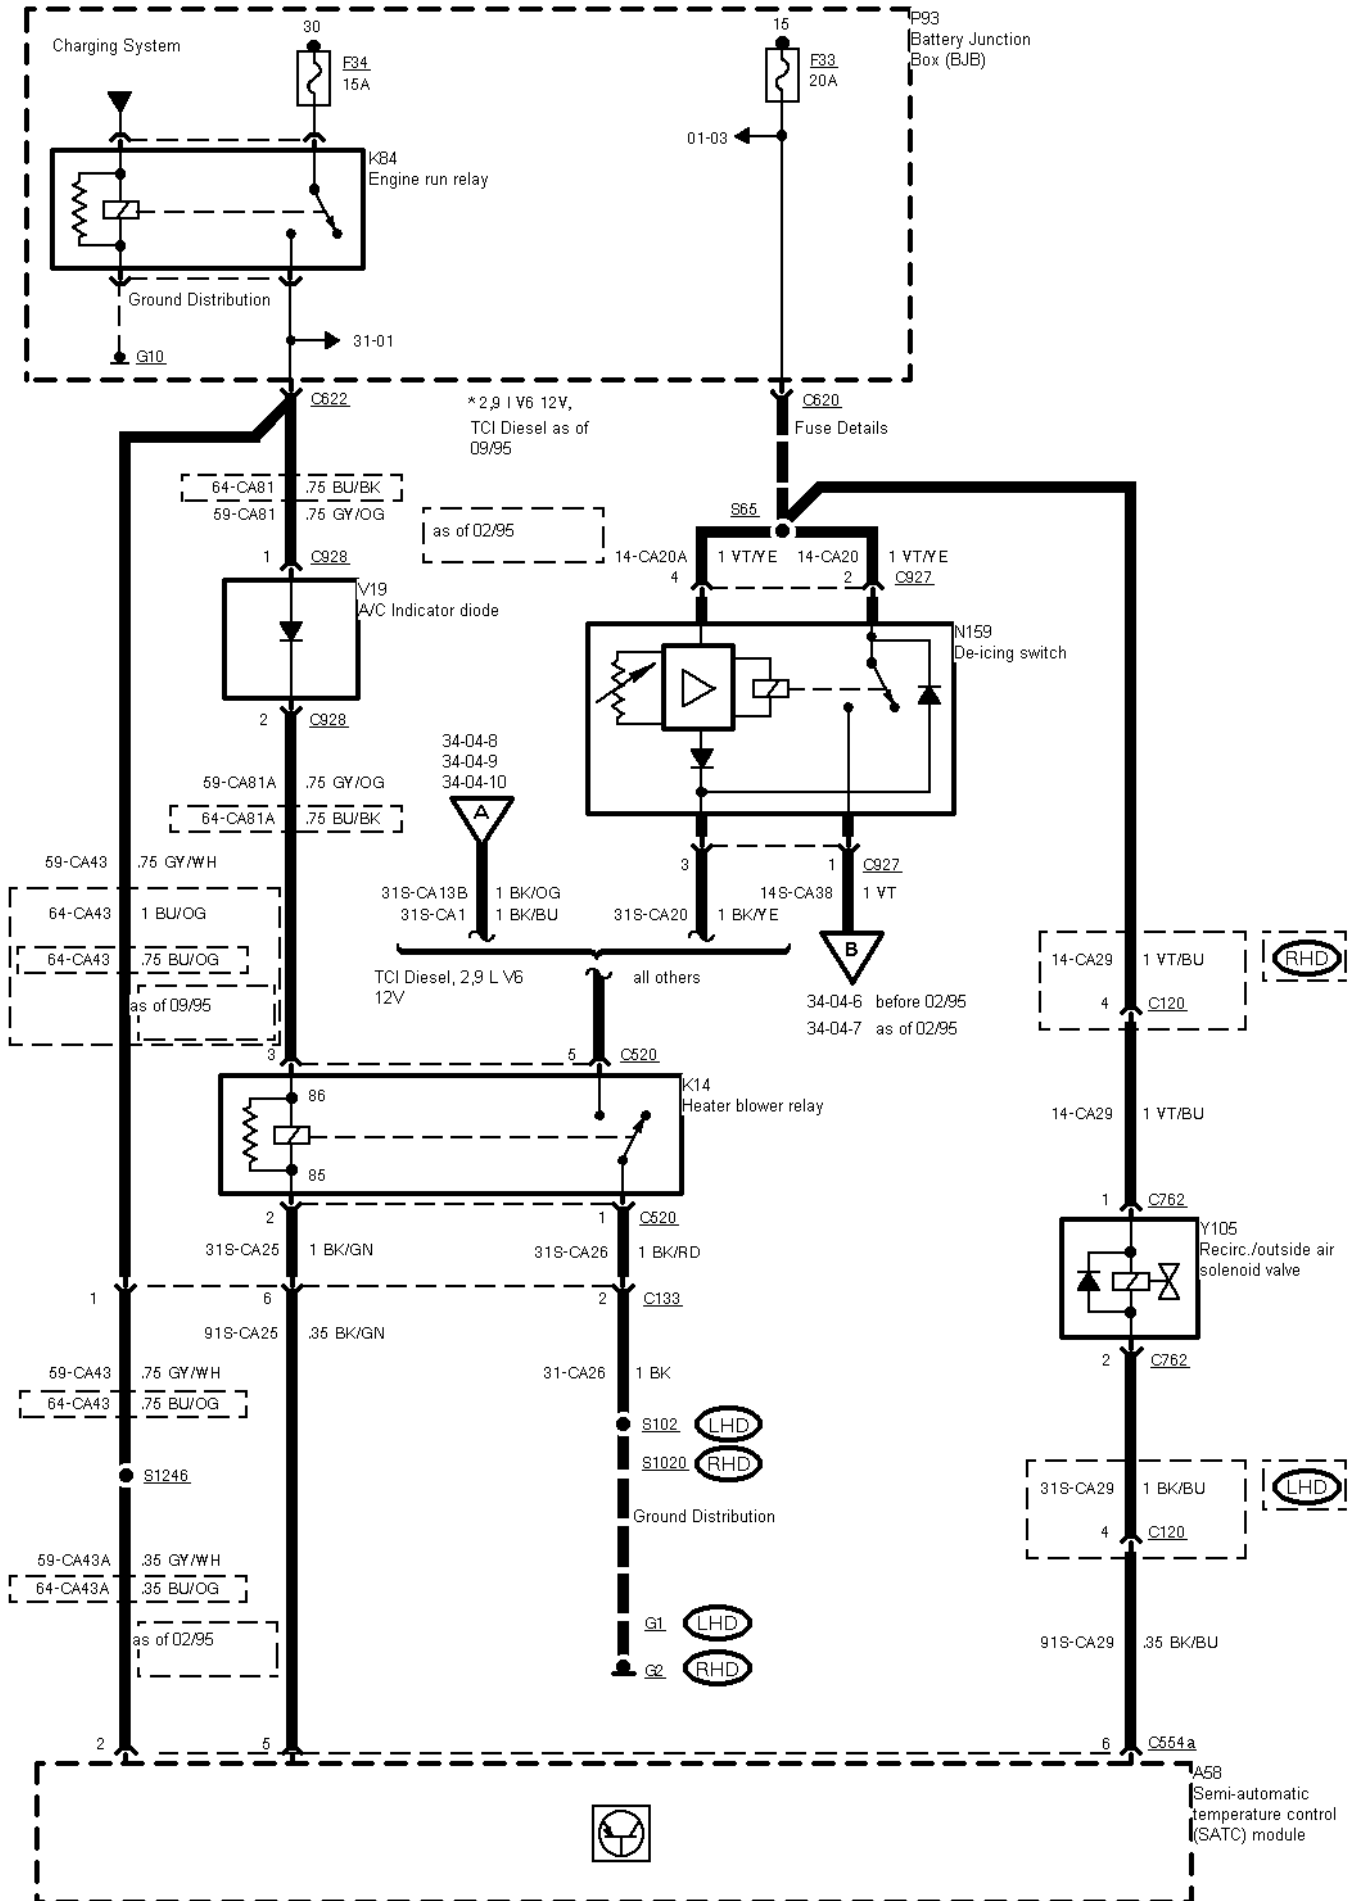

**34-04-001 , Air Conditioning with SATC , Power, heater blower motor**

34-04-002 , Air Conditioning with SATC , Sensors

34-04-004 , Air Conditioning with SATC , Door motors

34-04-005 , Air Conditioning with SATC

34-04-006 , Air Conditioning with SATC , Petrol engines before 02/95, except 2,9 I V6 12V

34-04-007 , Air Conditioning with SATC , Petrol engines as of 02/95, except 2,9 I V6 12V

**34-04-008 , Air Conditioning with SATC , TCI Diesel before 02/95 and as of 09/95, TCI Diesel without PATS from 02/95 to 09/95**

34-04-009 , Air Conditioning with SATC , TCI Diesel with PATS from 02/95 to 09/95

34-04-010 , Air Conditioning with SATC , 2,9 I V6 12V

34-04-011 , Air Conditioning with SATC , Engine cooling fan, except TCI Diesel, except 2,9 I V6 12V

## 2 Circuit Description

---