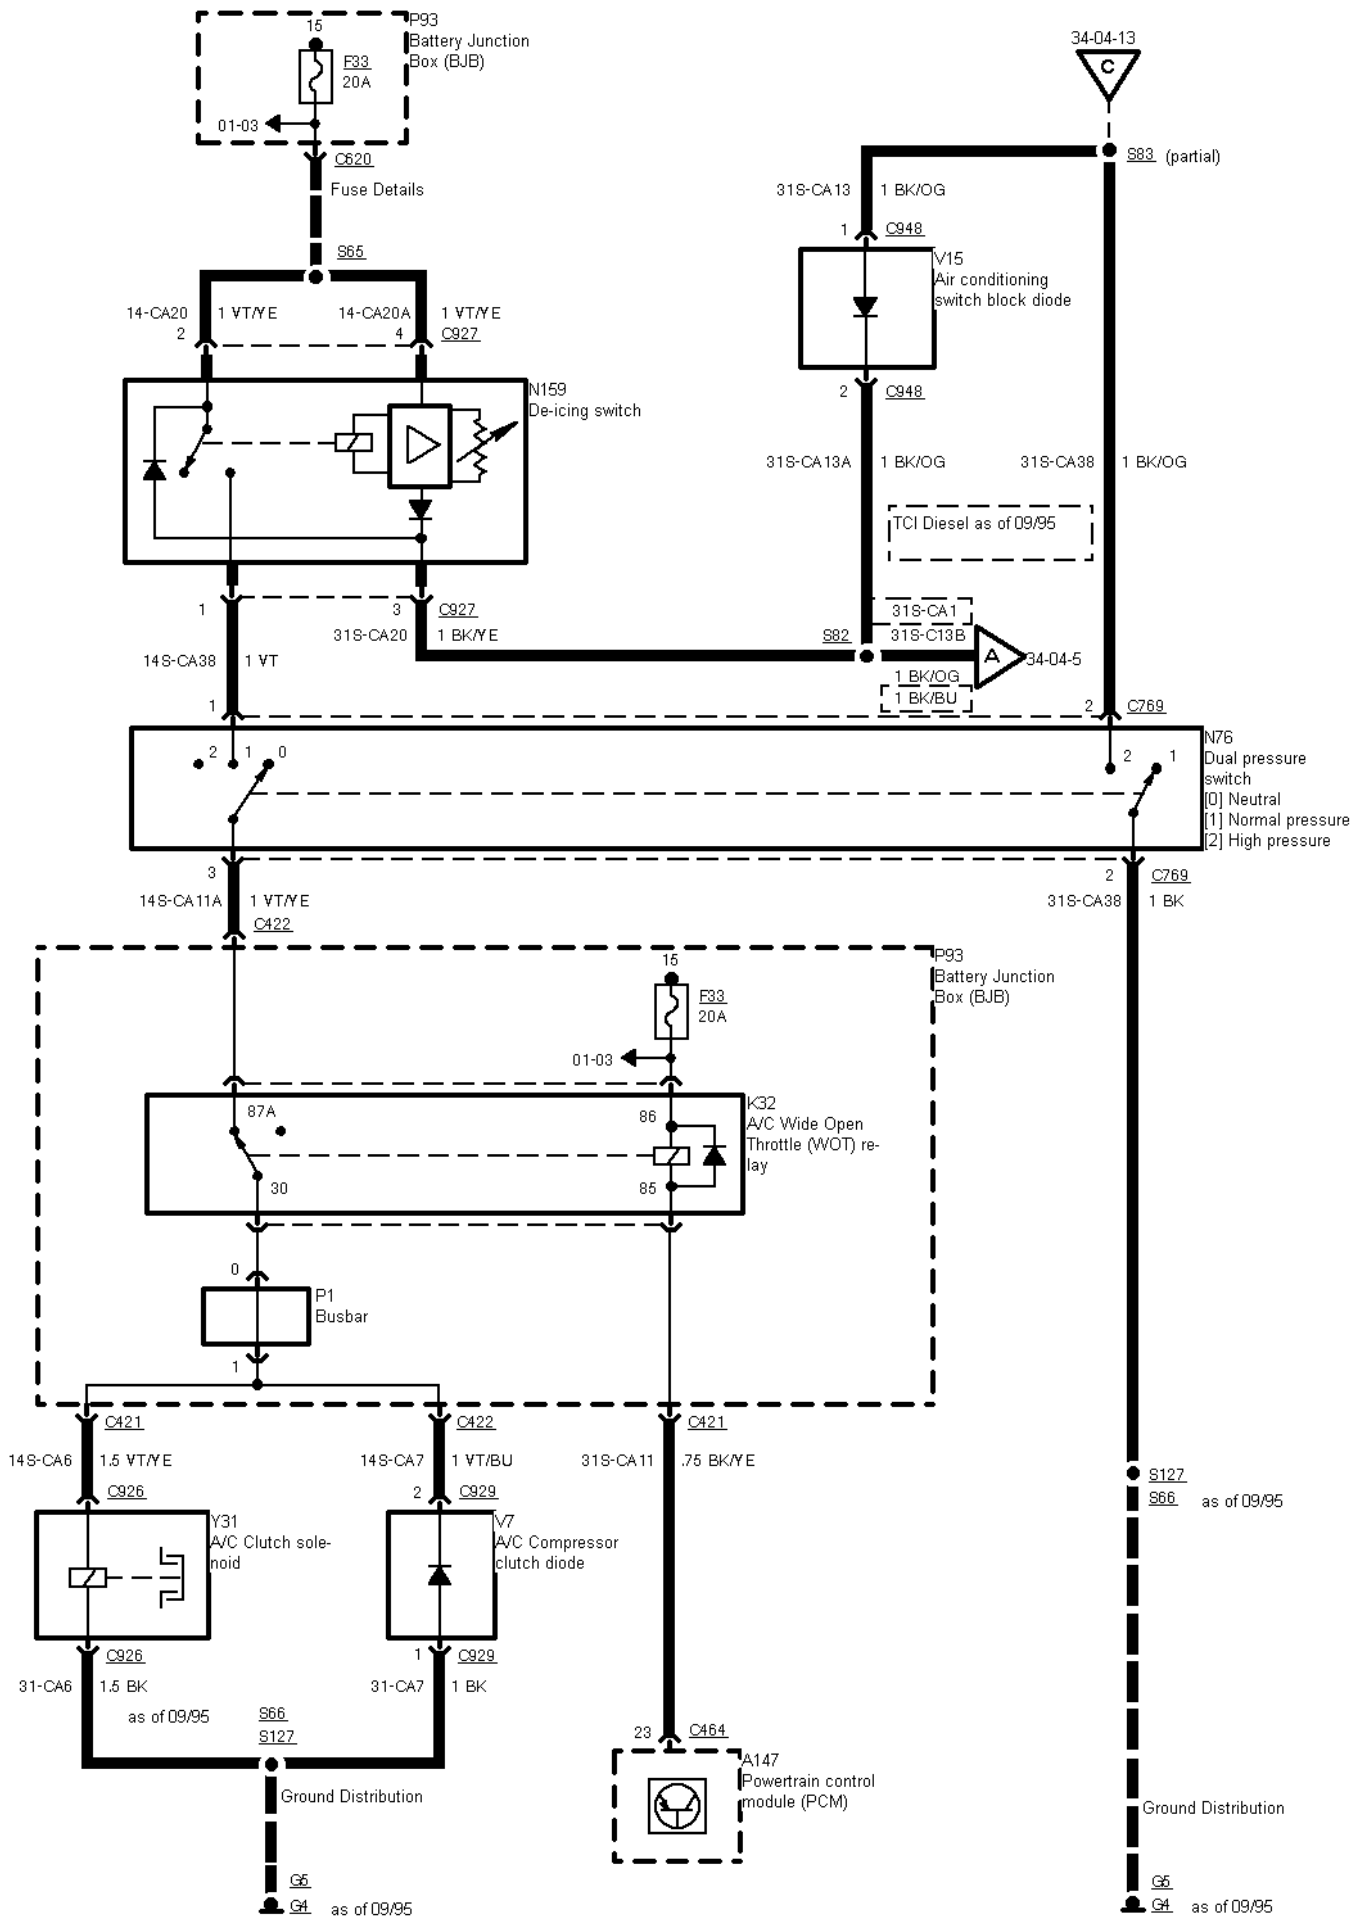

**34-04-001 , Air Conditioning with SATC , Power, heater blower motor**

34-04-002 , Air Conditioning with SATC , Sensors

34-04-004 , Air Conditioning with SATC , Door motors

34-04-005 , Air Conditioning with SATC

34-04-006 , Air Conditioning with SATC , Petrol engines before 02/95, except 2,9 I V6 12V

34-04-007 , Air Conditioning with SATC , Petrol engines as of 02/95, except 2,9 I V6 12V

**34-04-008 , Air Conditioning with SATC , TCI Diesel before 02/95 and as of 09/95, TCI Diesel without PATS from 02/95 to 09/95**

## 2 Circuit Description

---