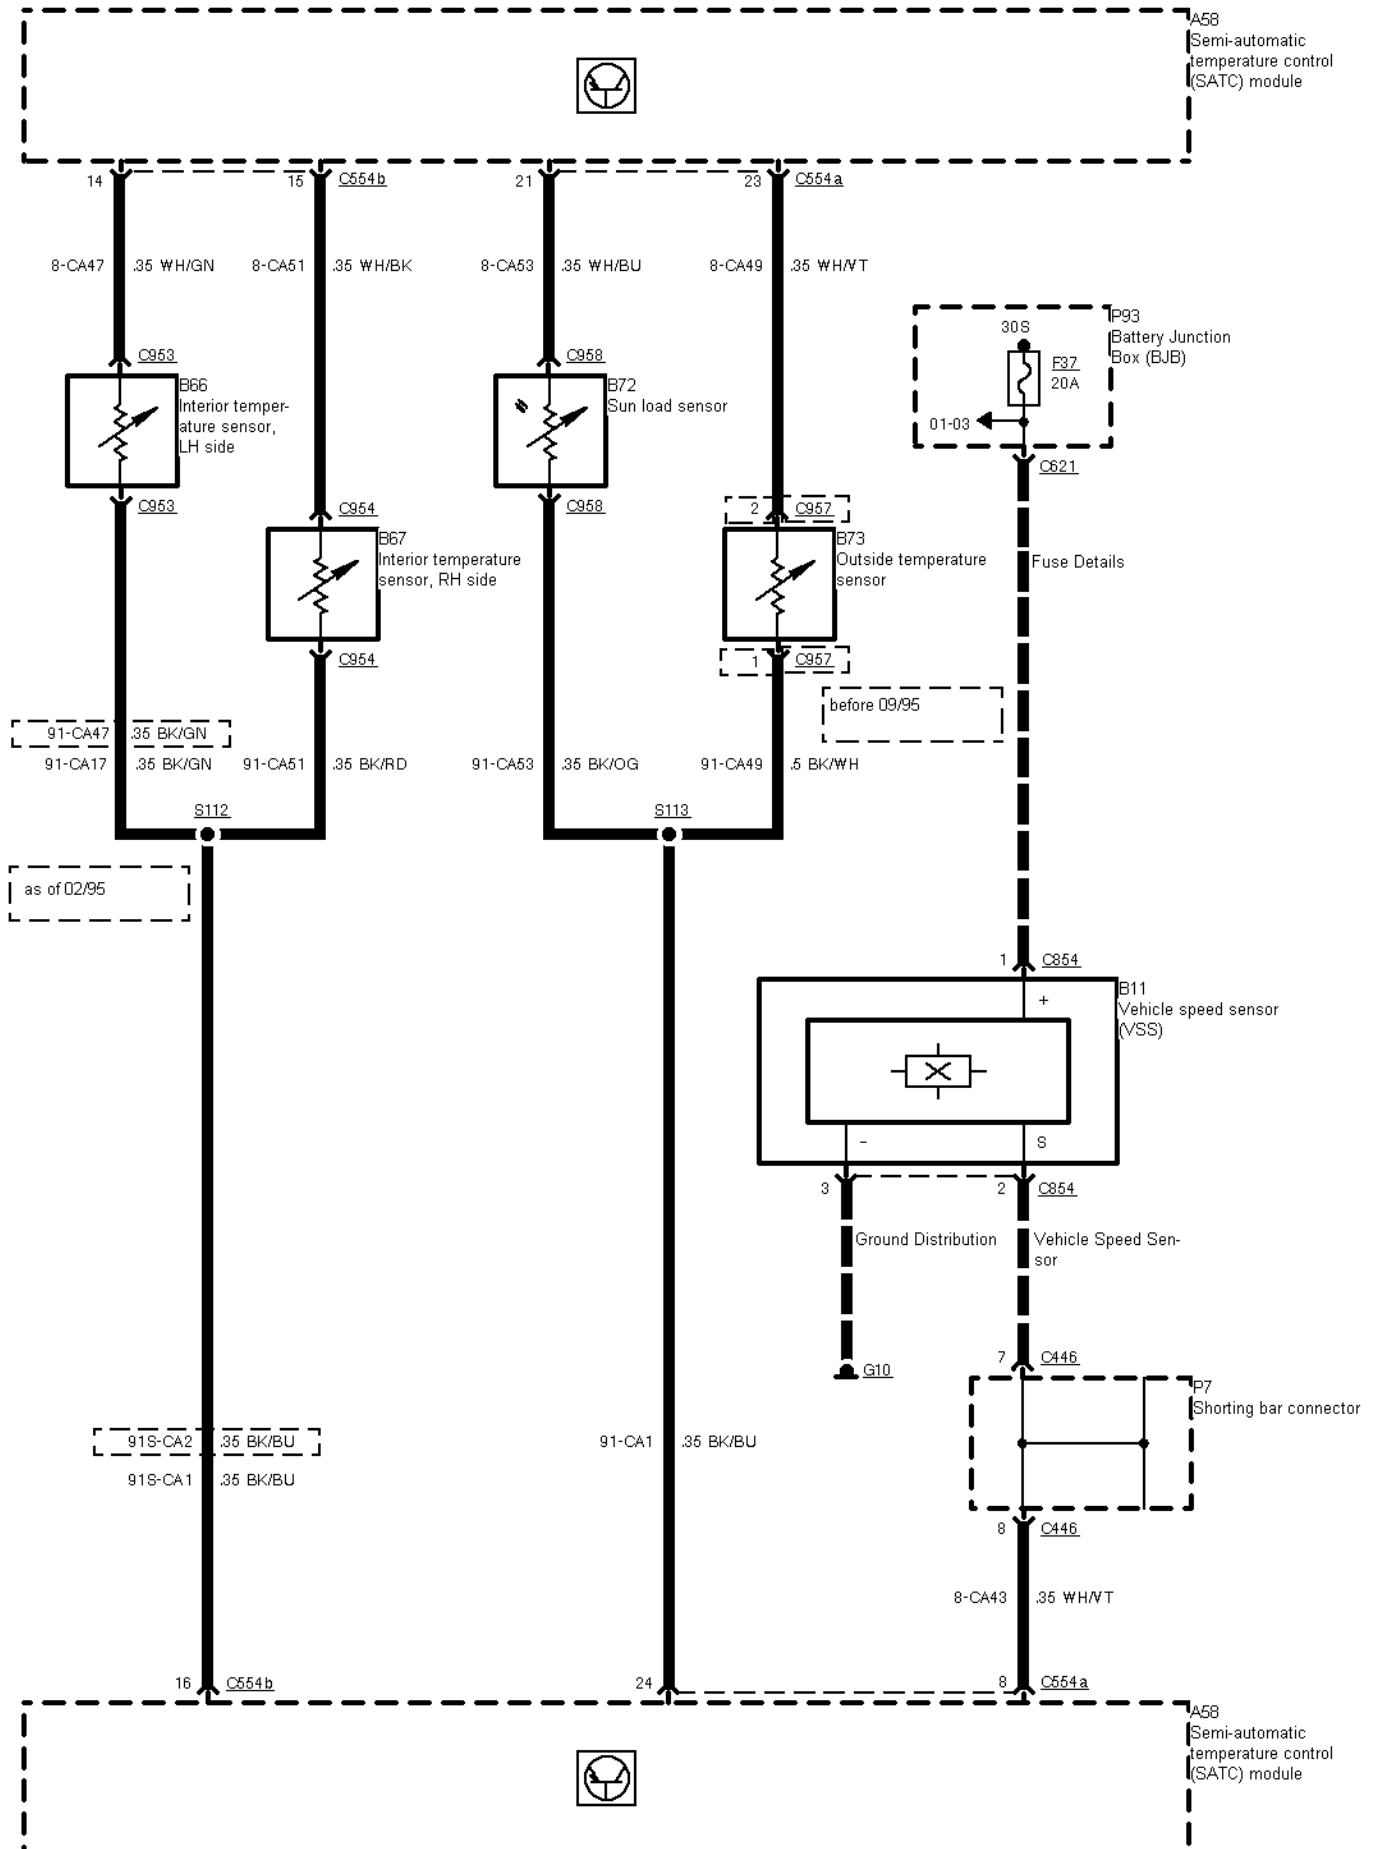

**34-04-001 , Air Conditioning with SATC , Power, heater blower motor**

34-04-002 , Air Conditioning with SATC , Sensors

34-04-004 , Air Conditioning with SATC , Door motors

34-04-005 , Air Conditioning with SATC

34-04-006 , Air Conditioning with SATC , Petrol engines before 02/95, except 2,9 I V6 12V

34-04-007 , Air Conditioning with SATC , Petrol engines as of 02/95, except 2,9 I V6 12V

**34-04-008 , Air Conditioning with SATC , TCI Diesel before 02/95 and as of 09/95, TCI Diesel without PATS from 02/95 to 09/95**

## 2 Circuit Description

---