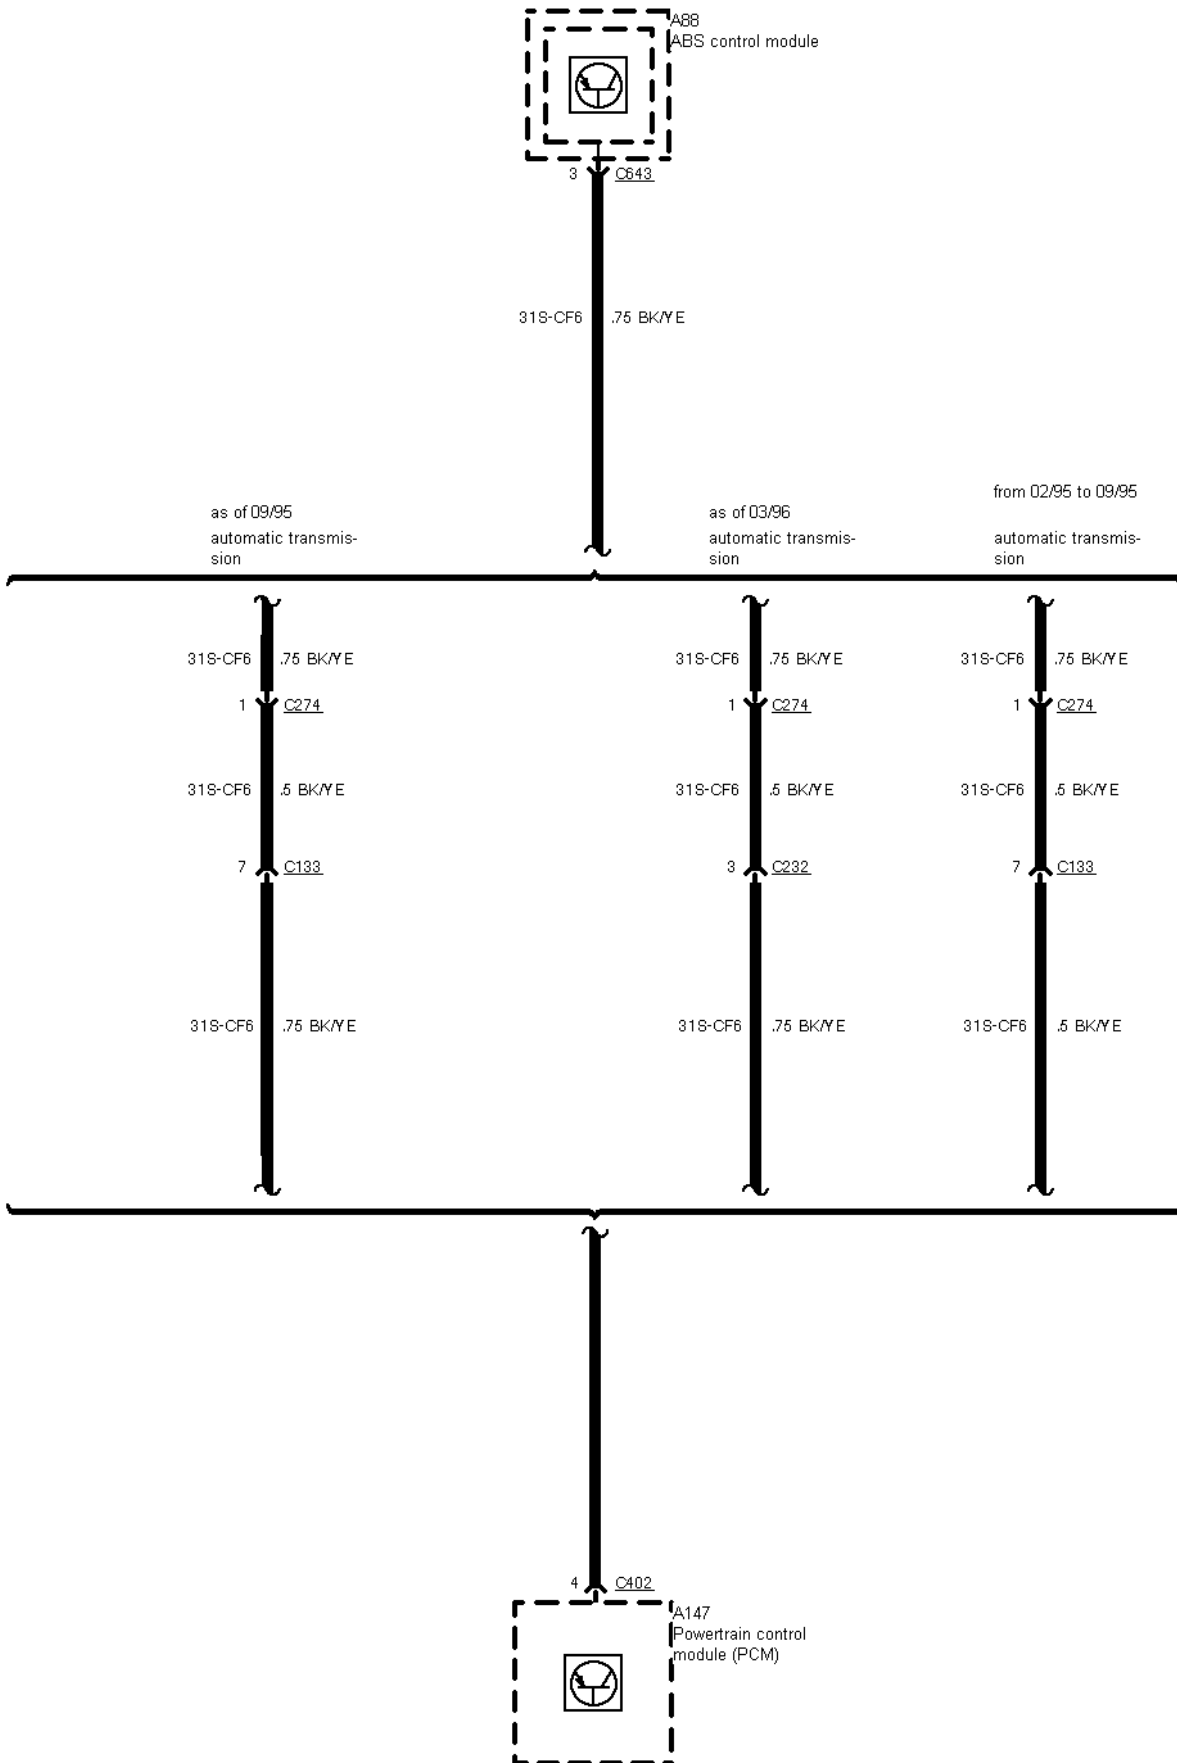

12-02-003 , ABS with Traction Control System (TCS) , before 03/96

12-02-004 , ABS with Traction Control System (TCS) , as of 03/96

12-02-005 , ABS with Traction Control System (TCS)

12-02-006 , ABS with Traction Control System (TCS)

RHD

12-02-009 , ABS with Traction Control System (TCS) , Diagnostic connectors before 03/96

LHD

12-02-010 , ABS with Traction Control System (TCS) , Diagnostic connectors as of 03/96

LHD

12-02-011 , ABS with Traction Control System (TCS) , Diagnostic connectors

RHD

2 Circuit Description
